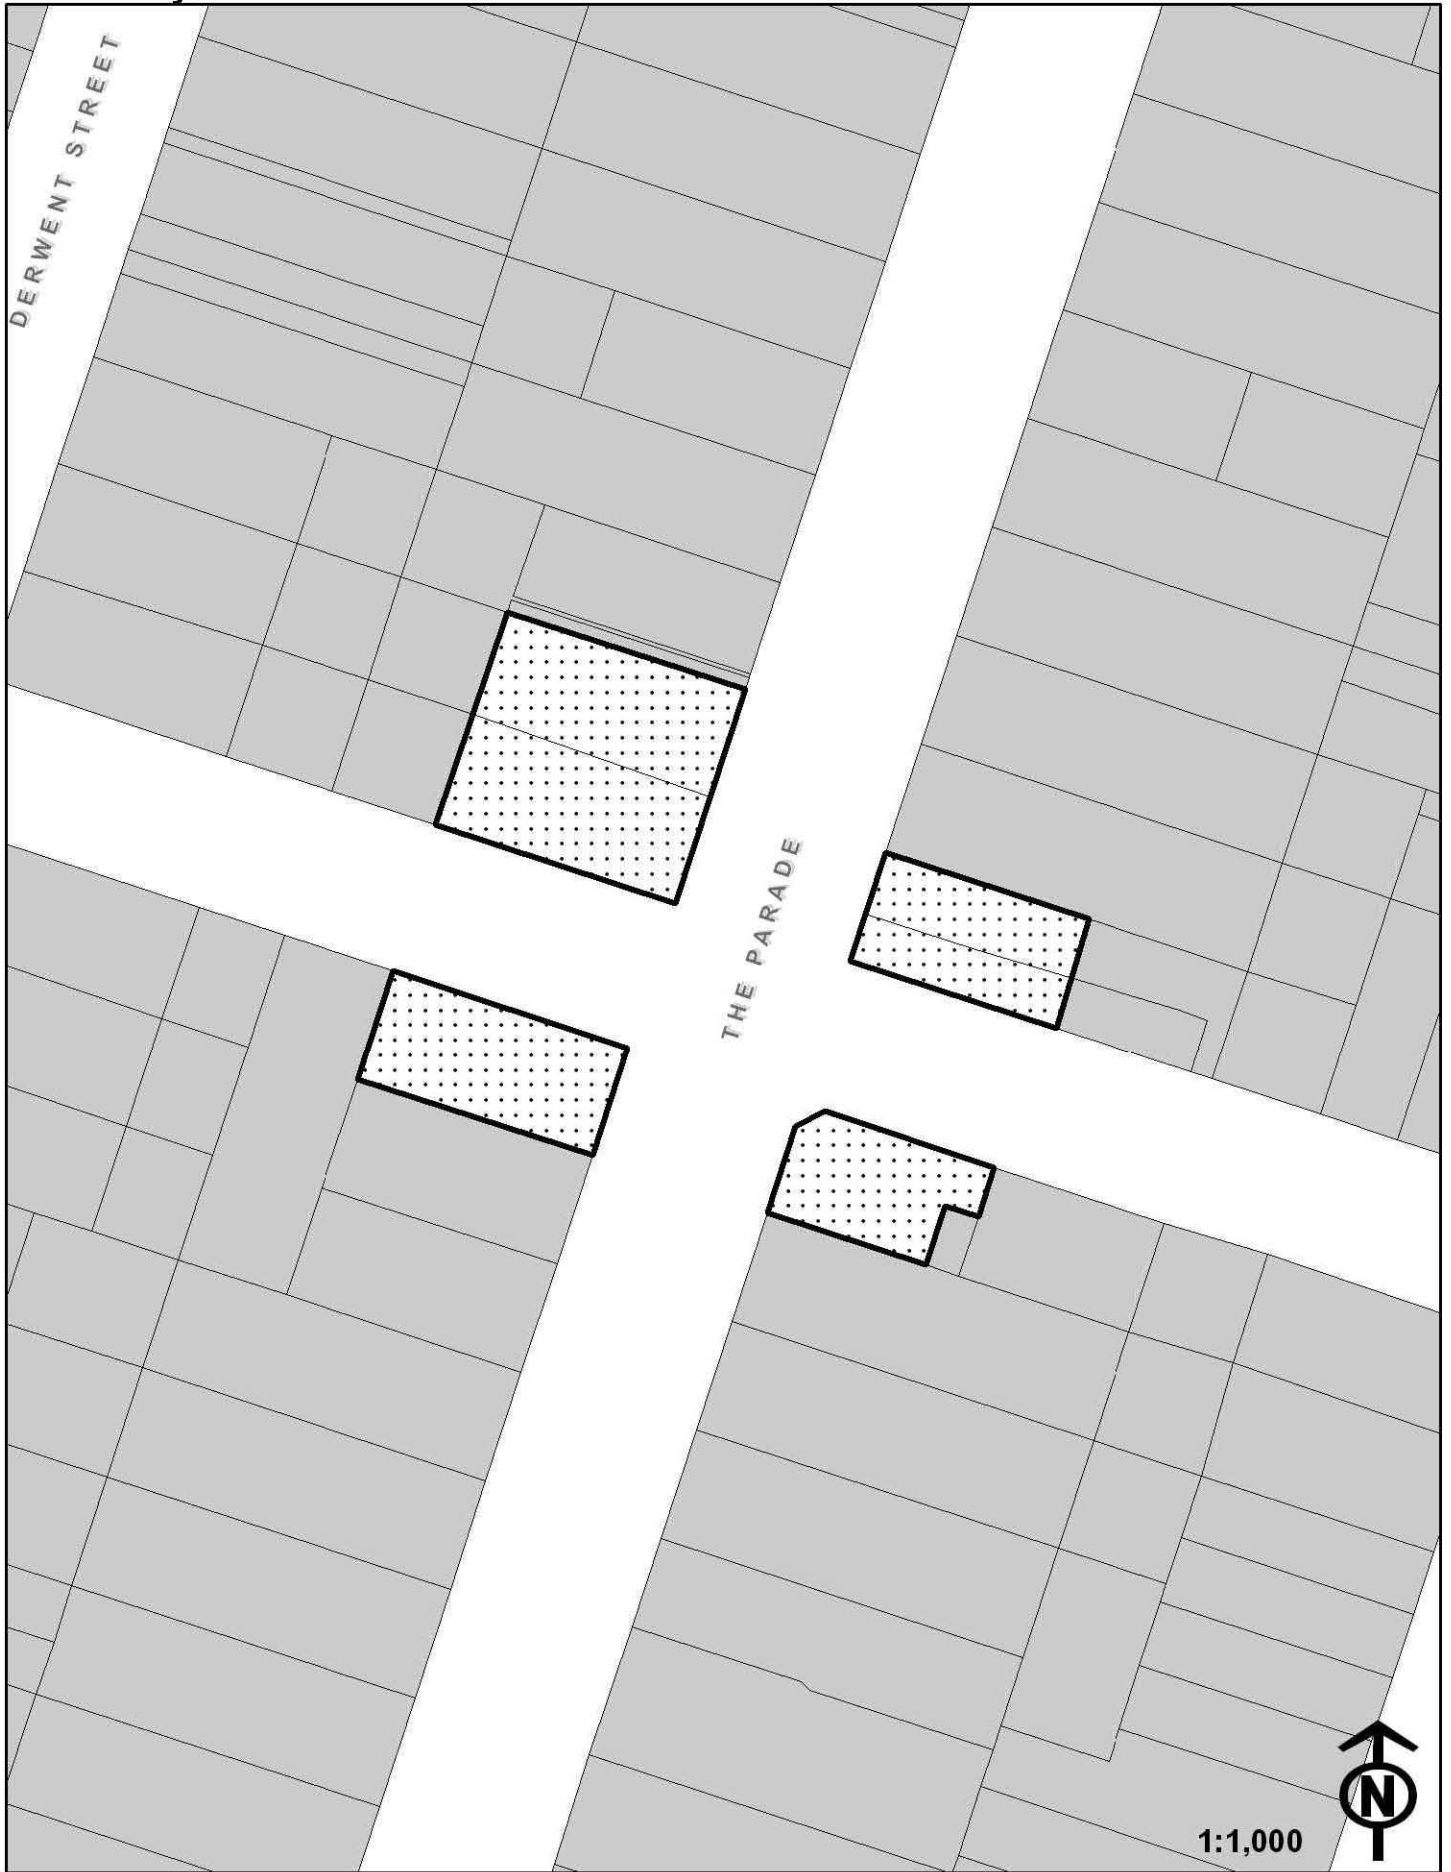

Island Bay

Proposed Rezoning

 Outer Residential to Centre

Existing Zoning

 Outer Residential

1:1,000
0 5 10 20
Metres

Note: All sites with existing 'Suburban Centre' zoning will be zoned 'Centre' unless otherwise stipulated.