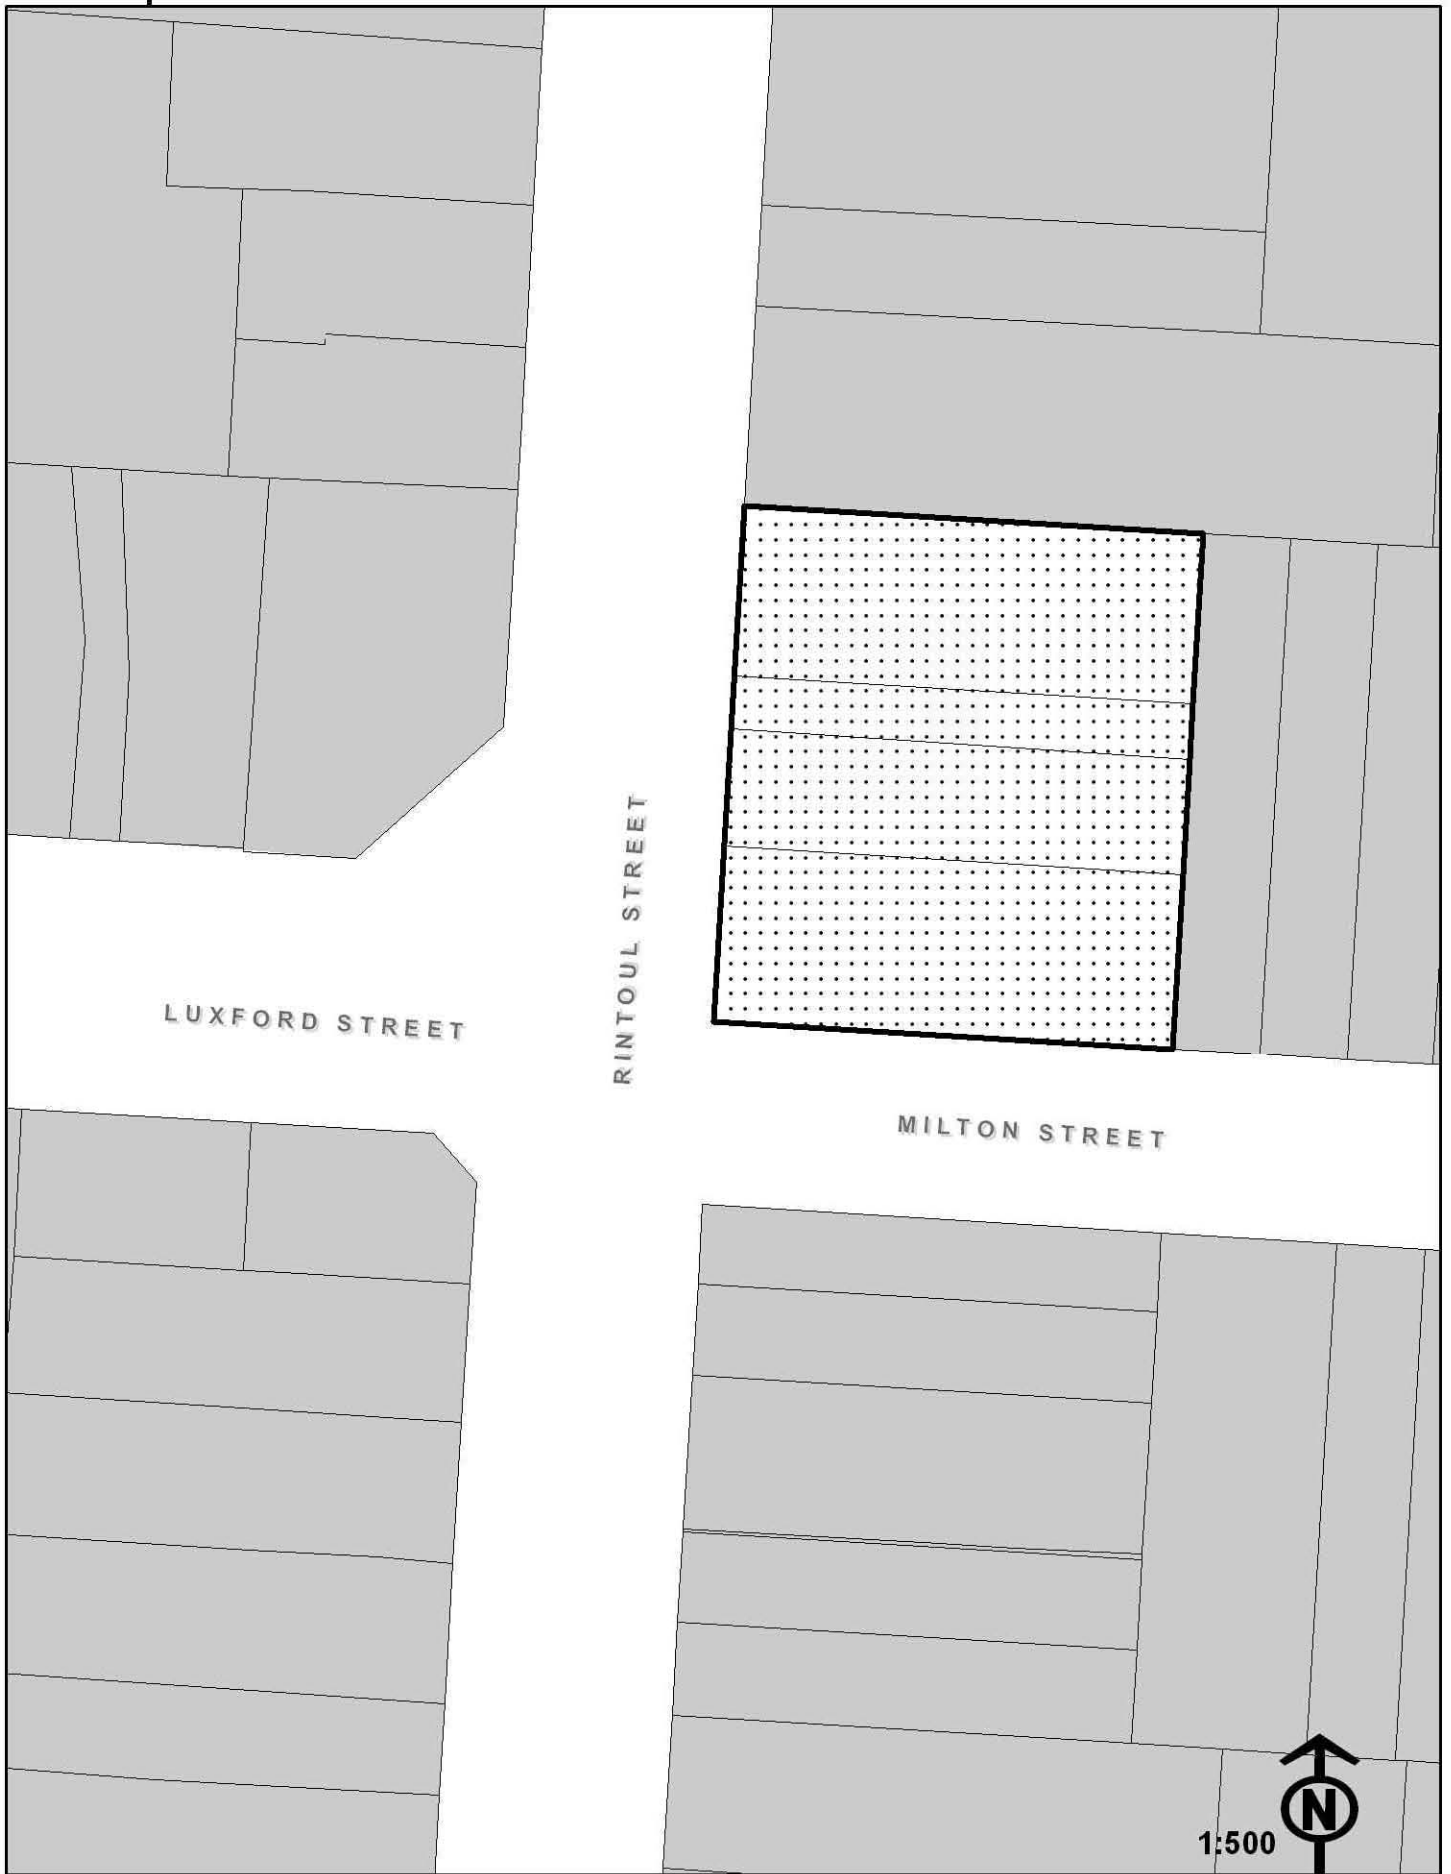

Berhampore

Proposed Rezoning

 Inner Residential to Centre

Existing Zoning

 Inner Residential

0 5 10 20
Metres