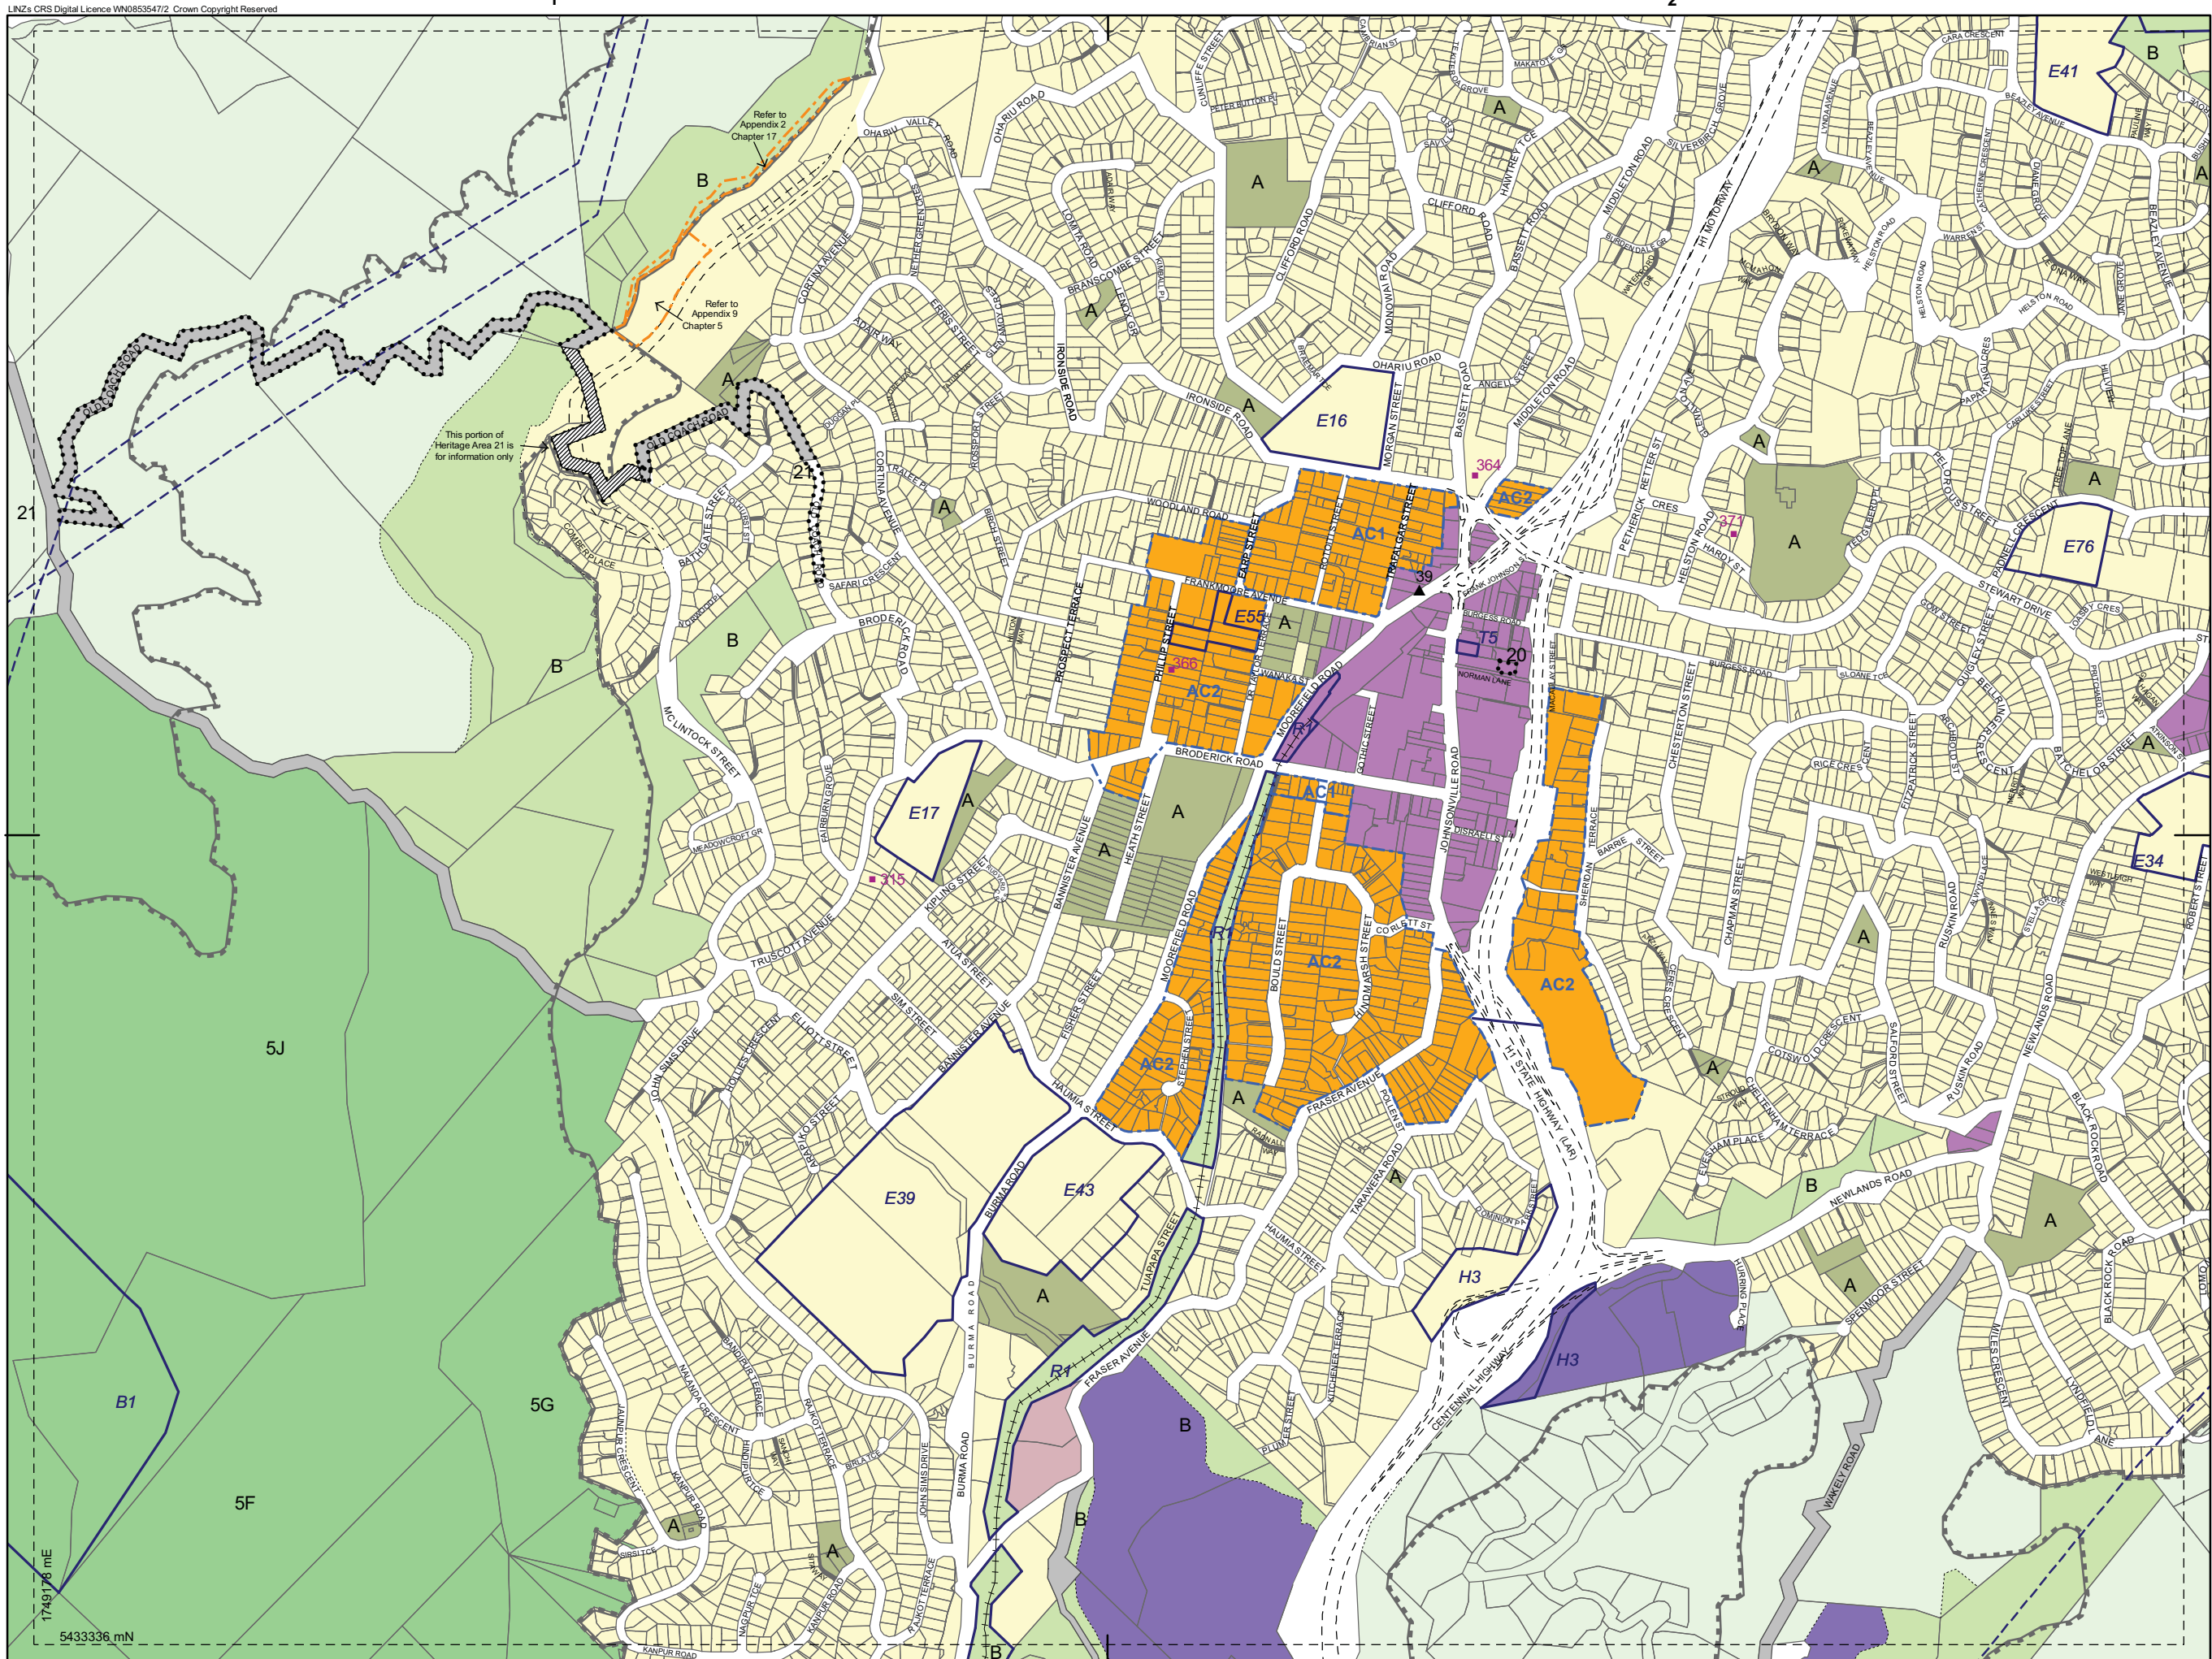

1:10,000

25	26
20	23
21	22

WELLINGTON CITY COUNCIL DISTRICT PLAN MAP

1749178 mE
5433336 mN