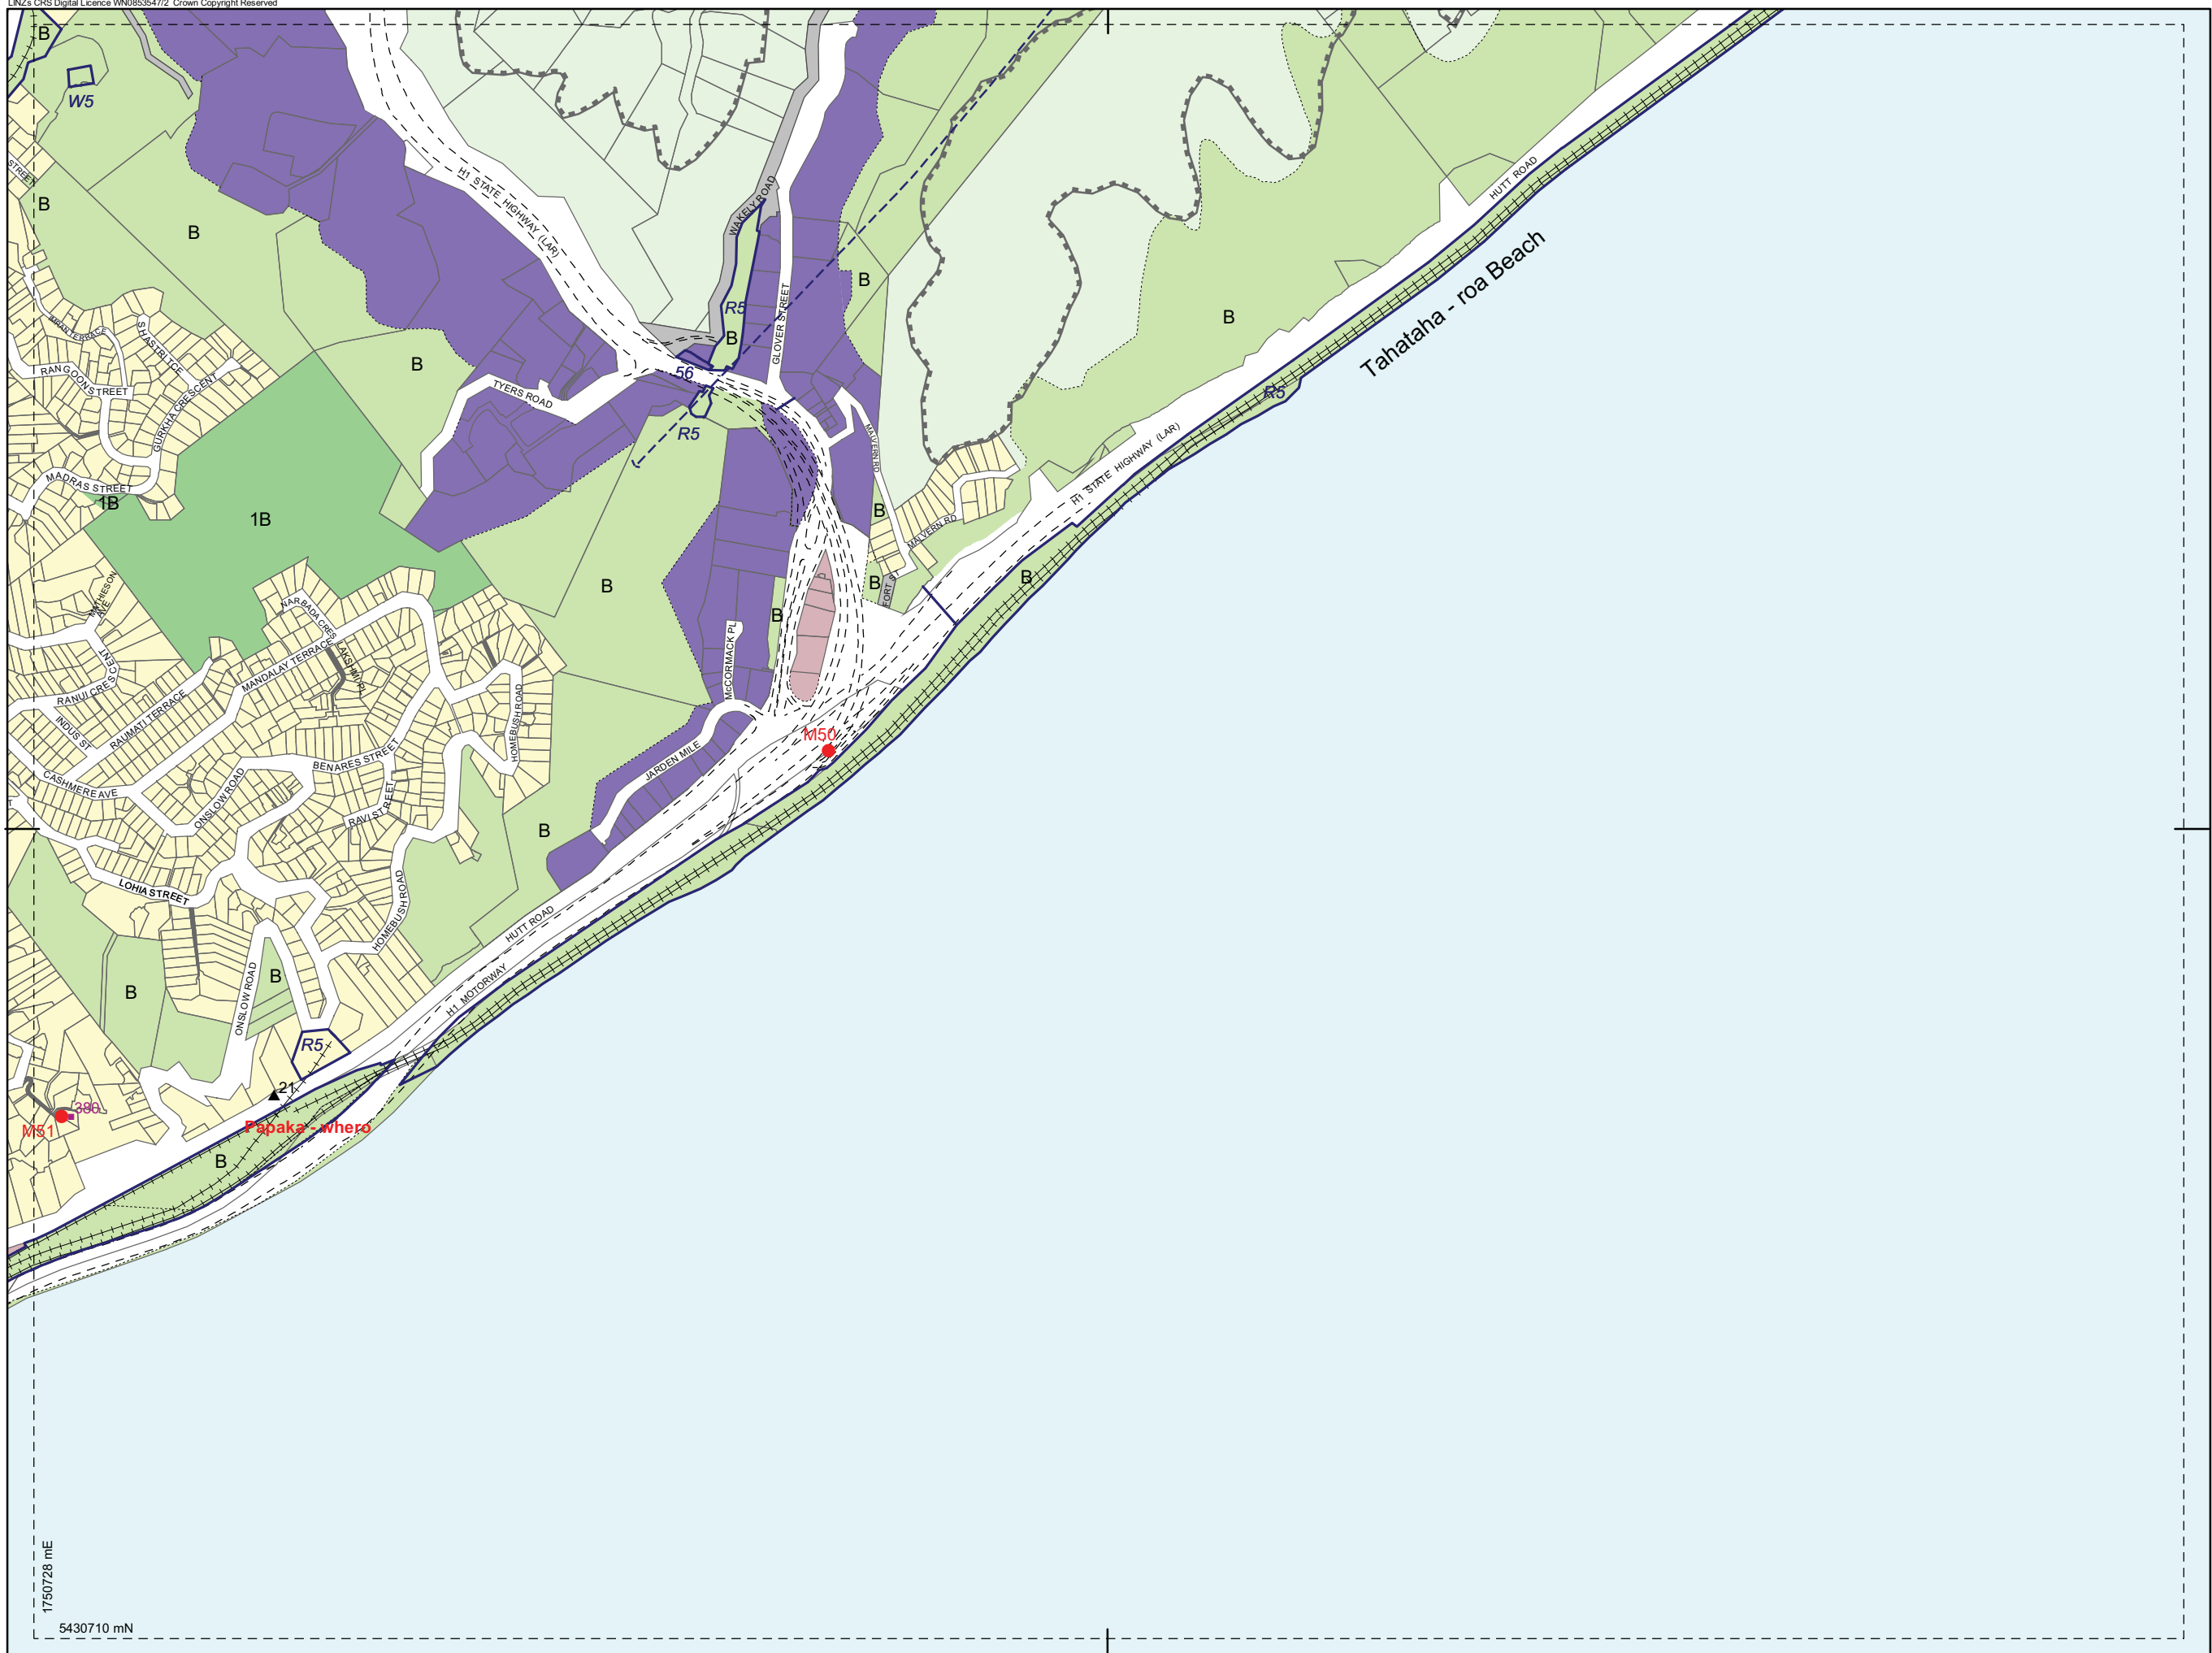

1:10,000

	23	24
21	22	
15		

1750728 mE  
5430710 mN

### WELLINGTON CITY COUNCIL DISTRICT PLAN MAP