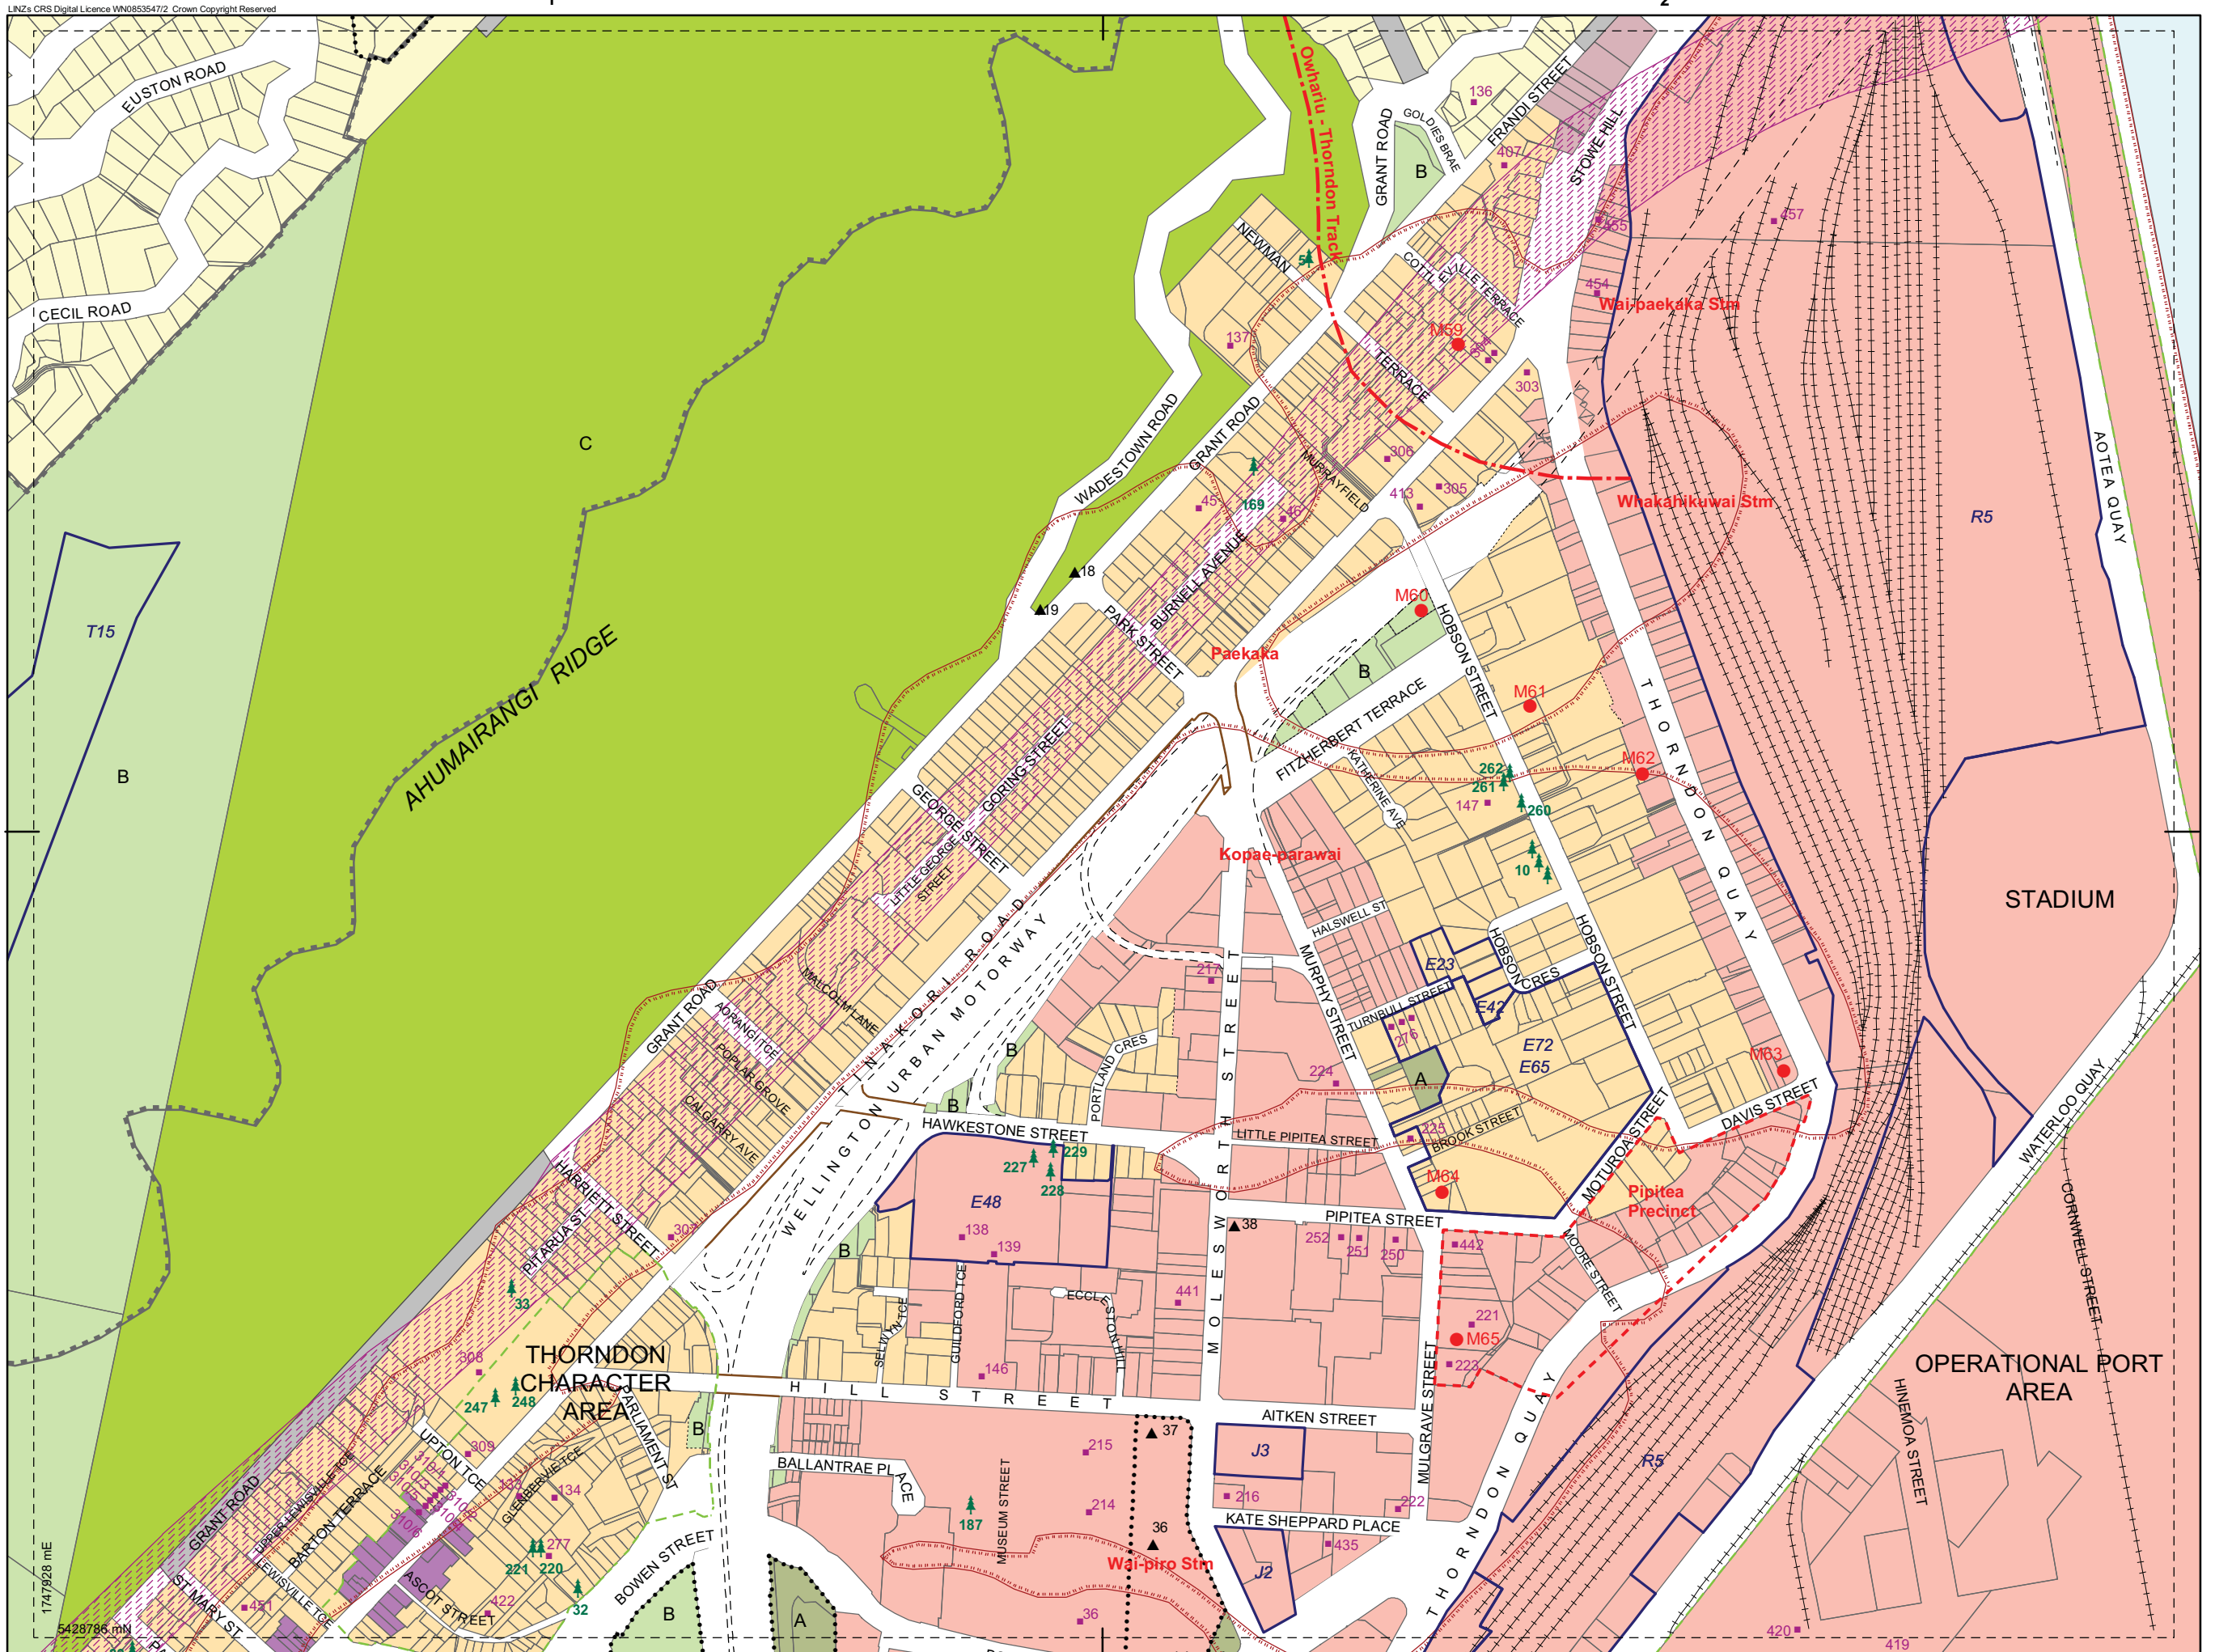

1:5,000

	14	15
11	17	12
	18	

WELLINGTON CITY COUNCIL DISTRICT PLAN MAP