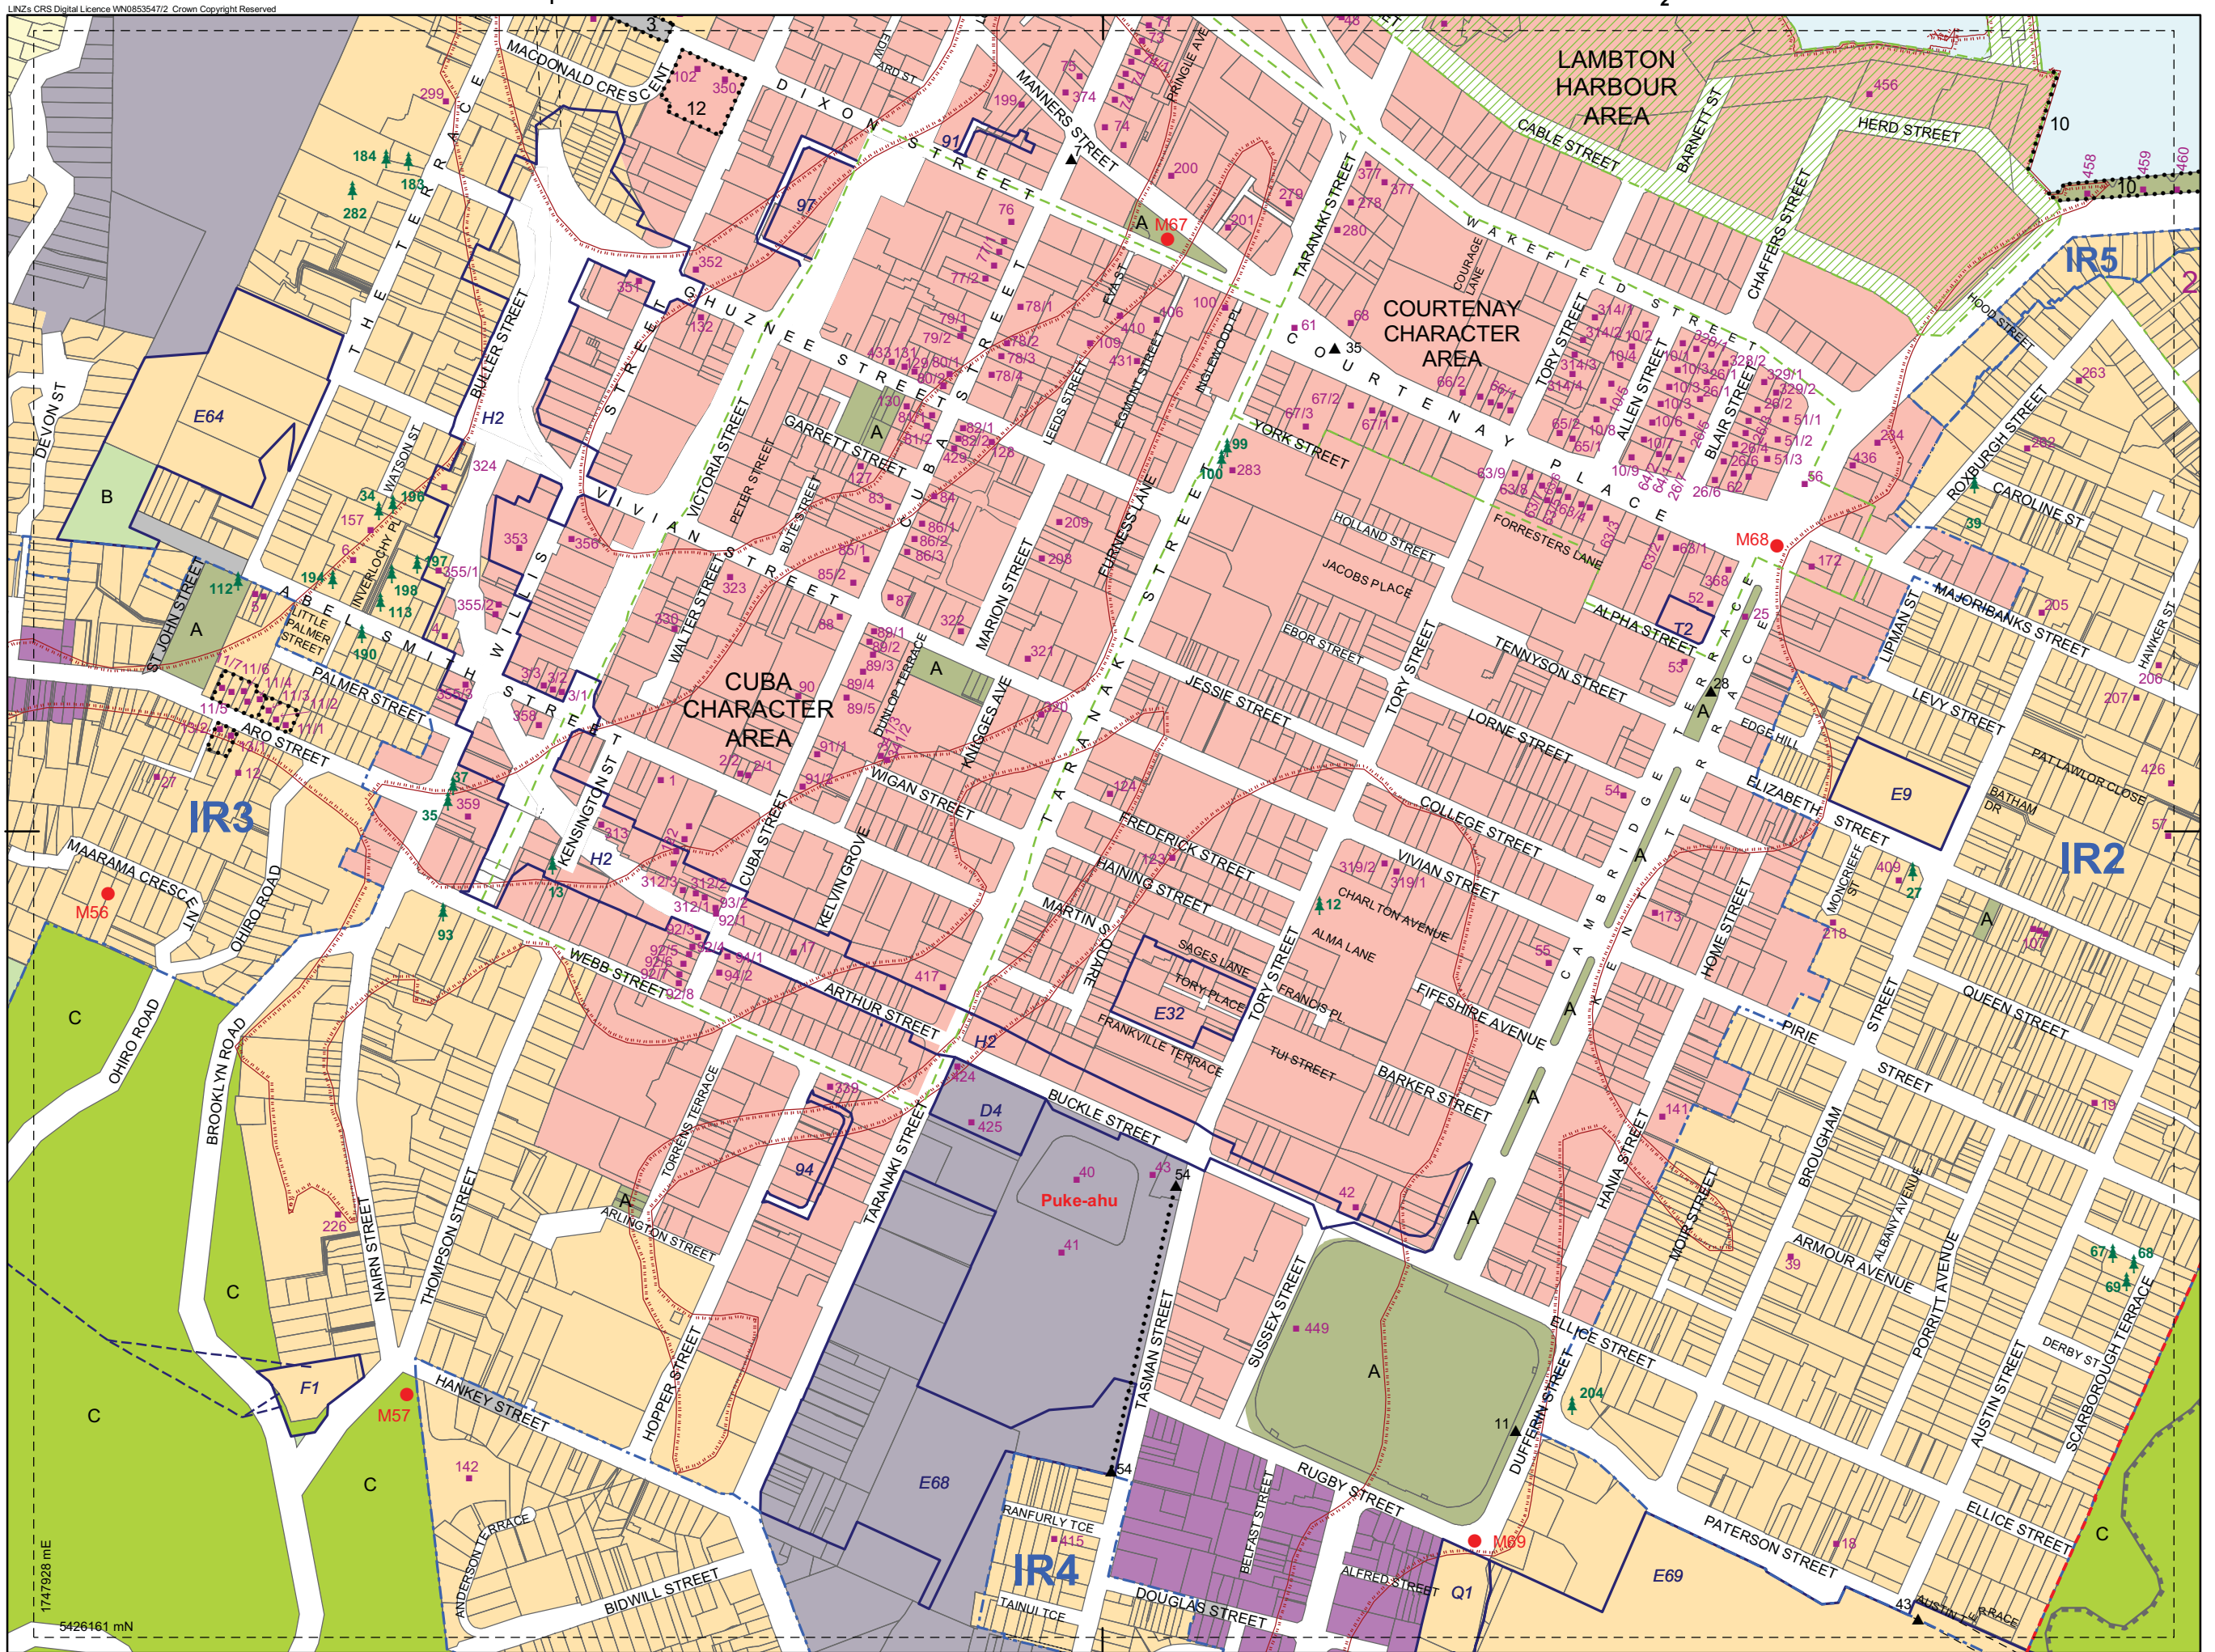

1:5,000

WELLINGTON CITY COUNCIL DISTRICT PLAN MAP

1747928 mE
5426461 mN