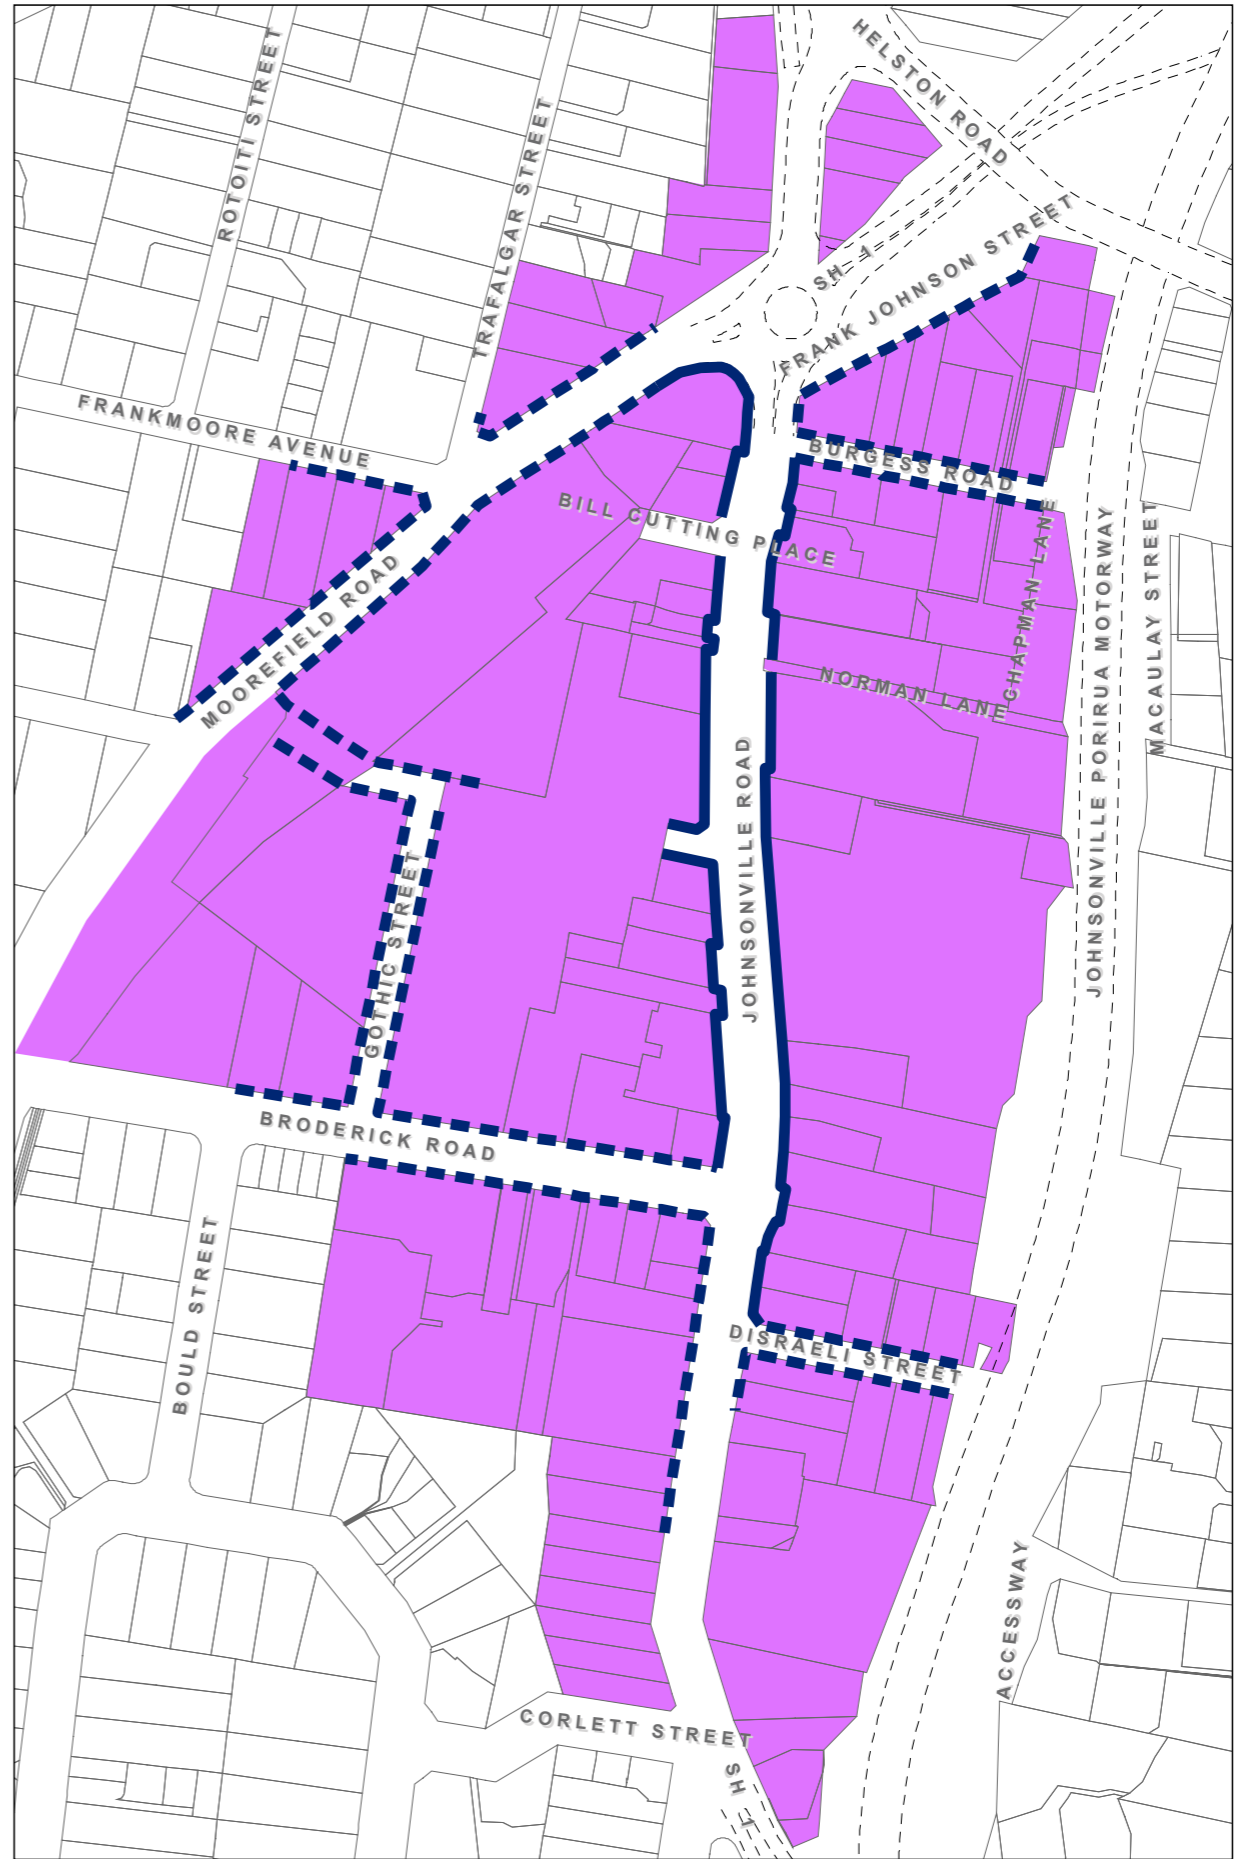

Island Bay

1:1500

Karori

1:4500

Johnsonville

1:3000