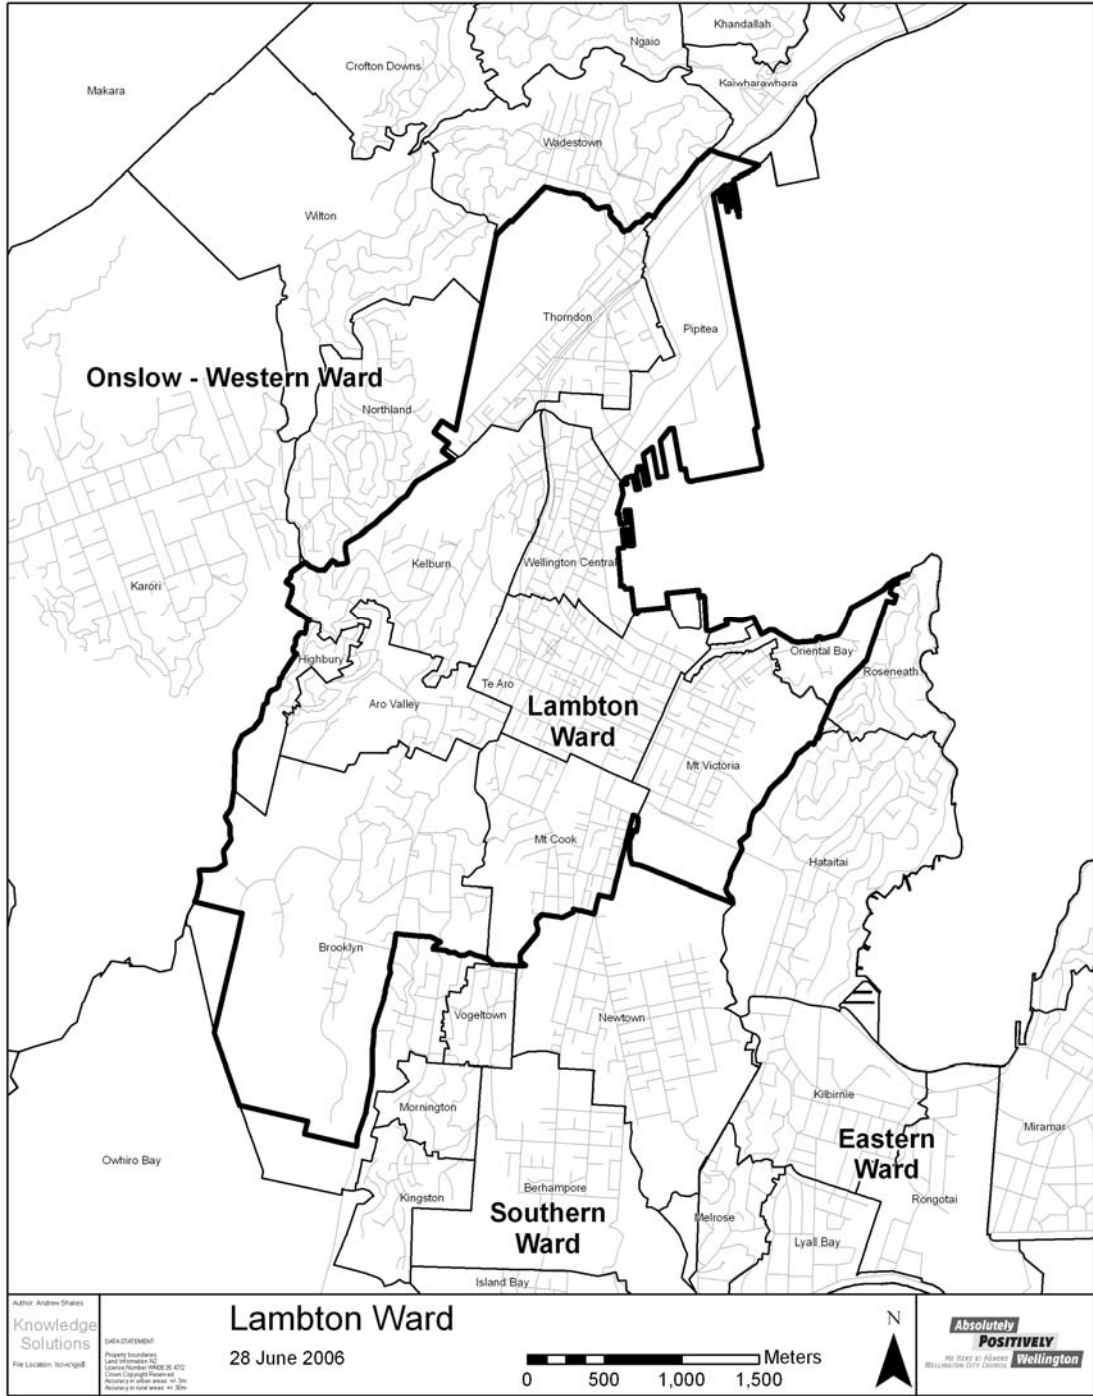

Author: Andrew Dales
Knowledge Solutions
File Location: /work/egid

DATA STATEMENT
Property boundaries
Land Information NZ
License Number: 04/03/36, 47/2
Crown Copyright Reserved
Accuracy in urban areas: +/- 3m
Accuracy in rural areas: +/- 5m

Northern Ward
28 June 2006

0 1 2 3 Kilometers

Absolutely POSITIVELY
We Rise as One
Wellington City Council
Wellington

Author: Andrew Daines
Knowledge Solutions
File Location: /working

DISCLAIMER
Property boundaries
Last Modified: 02/06/2006
Drawing Number: P200_05_4702
Drawing Title: Eastern Ward
Accuracy in urban areas: +/- 3m
Accuracy in rural areas: +/- 50m