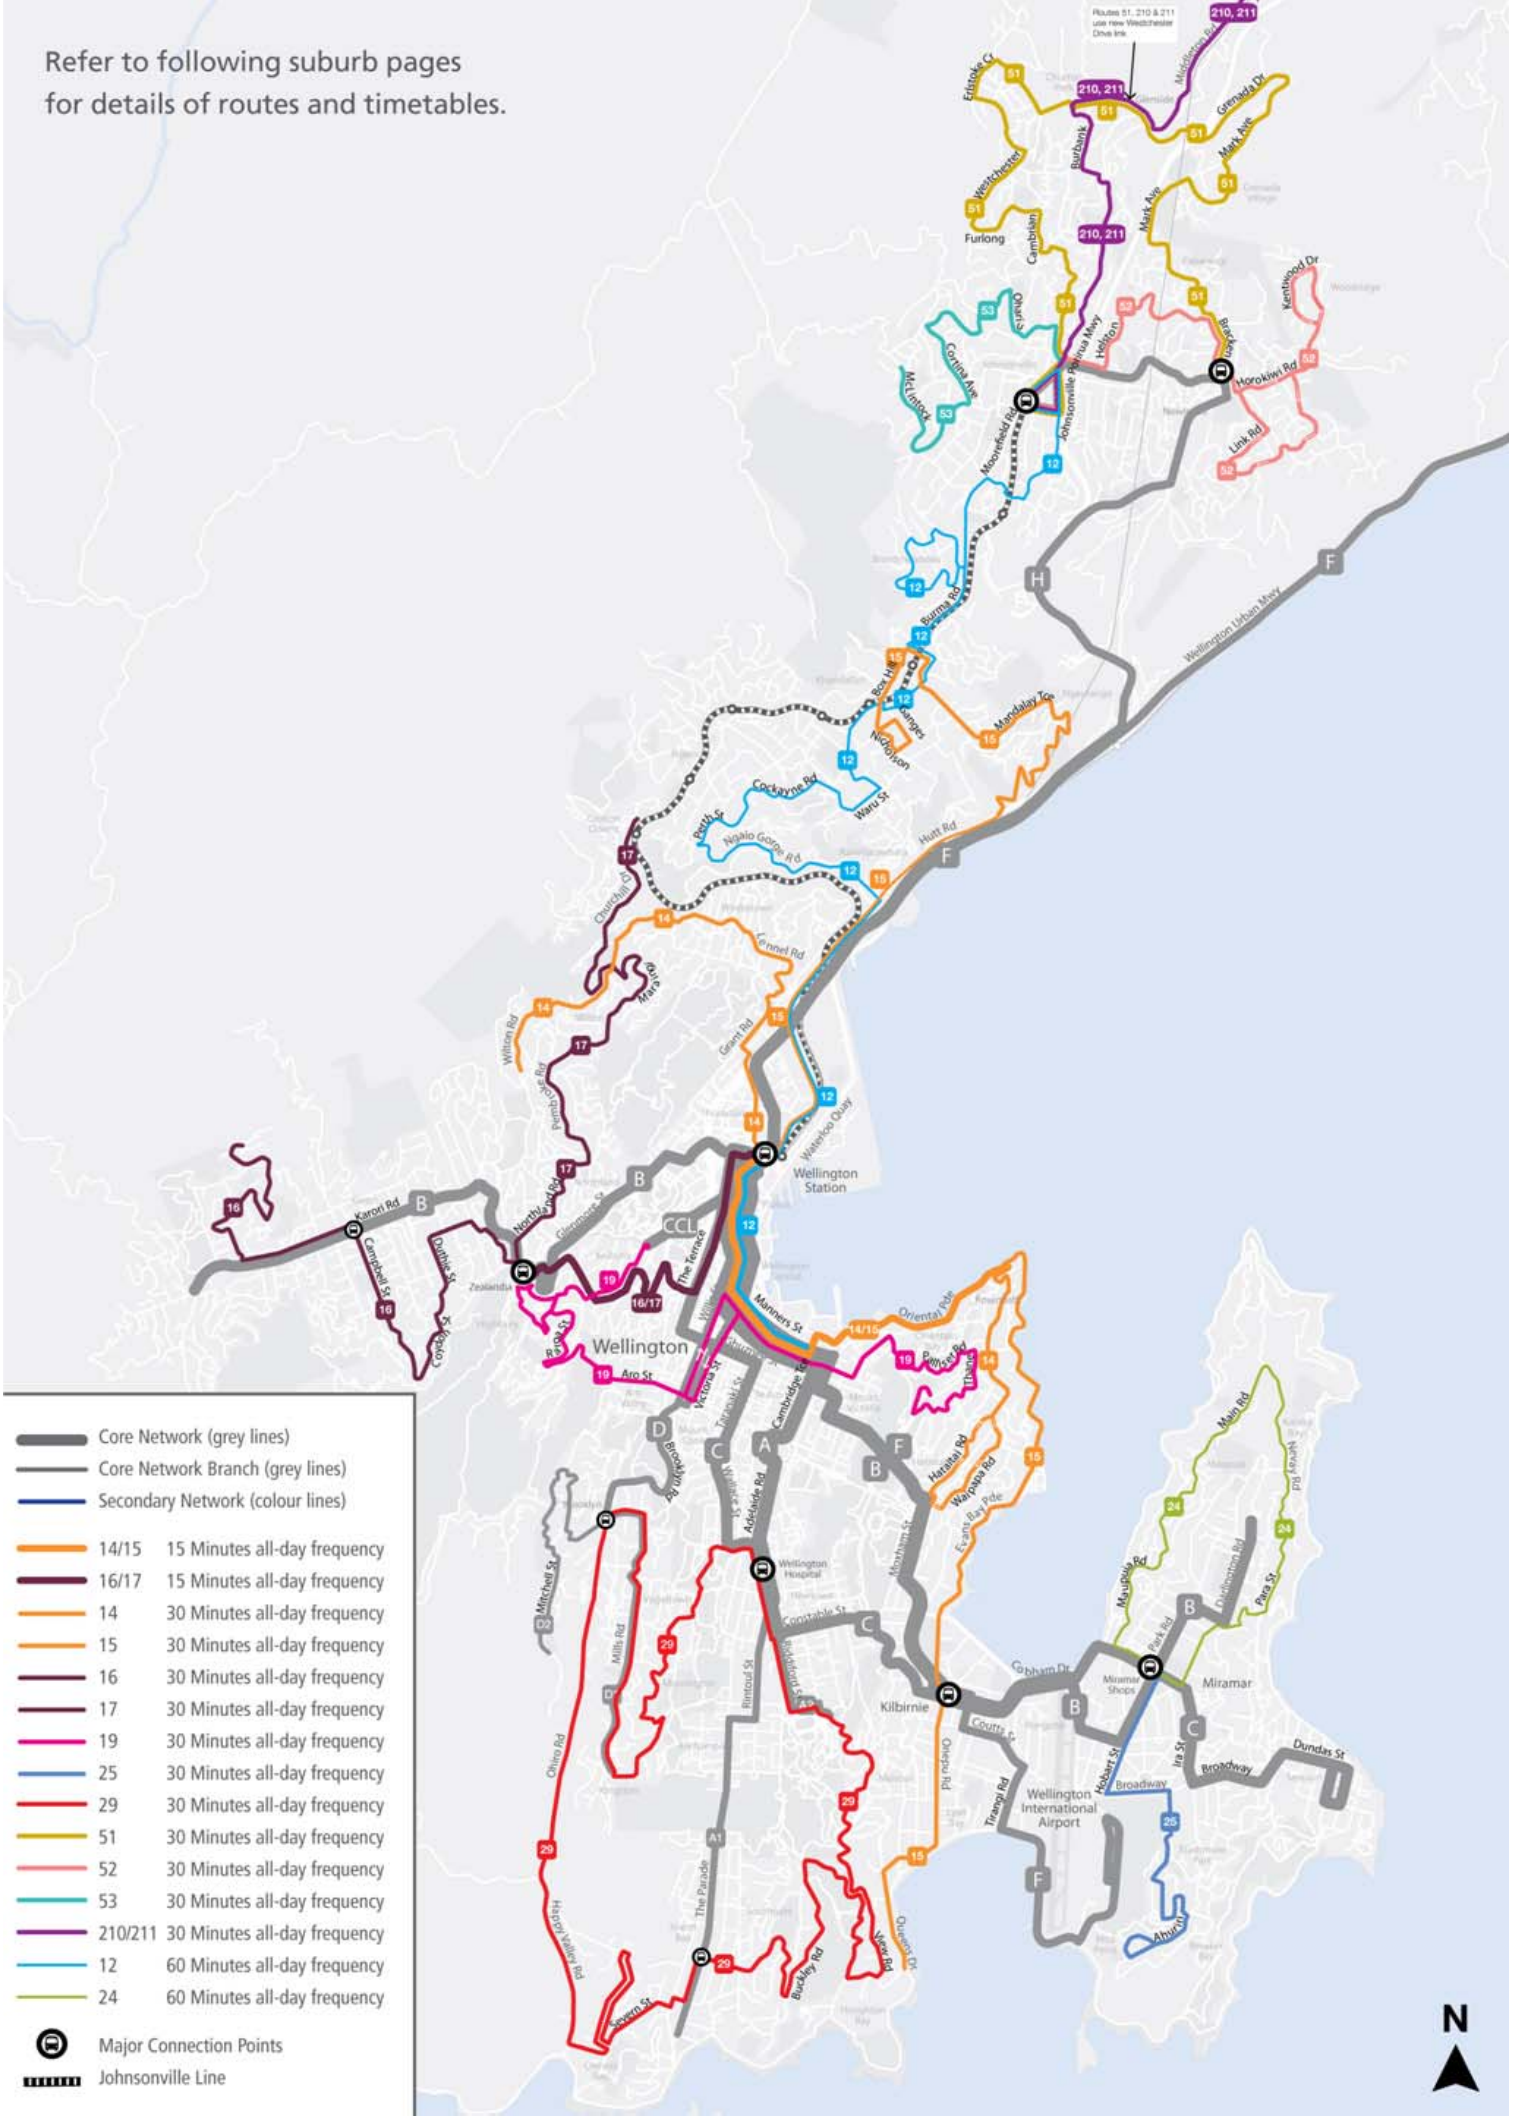

Refer to following suburb pages  
for details of routes and timetables.

Refer to following suburb pages  
for details of routes and timetables.

Refer to following suburb pages  
for details of routes and timetables.

- — — — — Peak-only routes
- . . . . . Continues North or South
- — — — — Golden Mile routes
- — — — — Other routes
- Existing bus stops
- Indicative bus stop locations