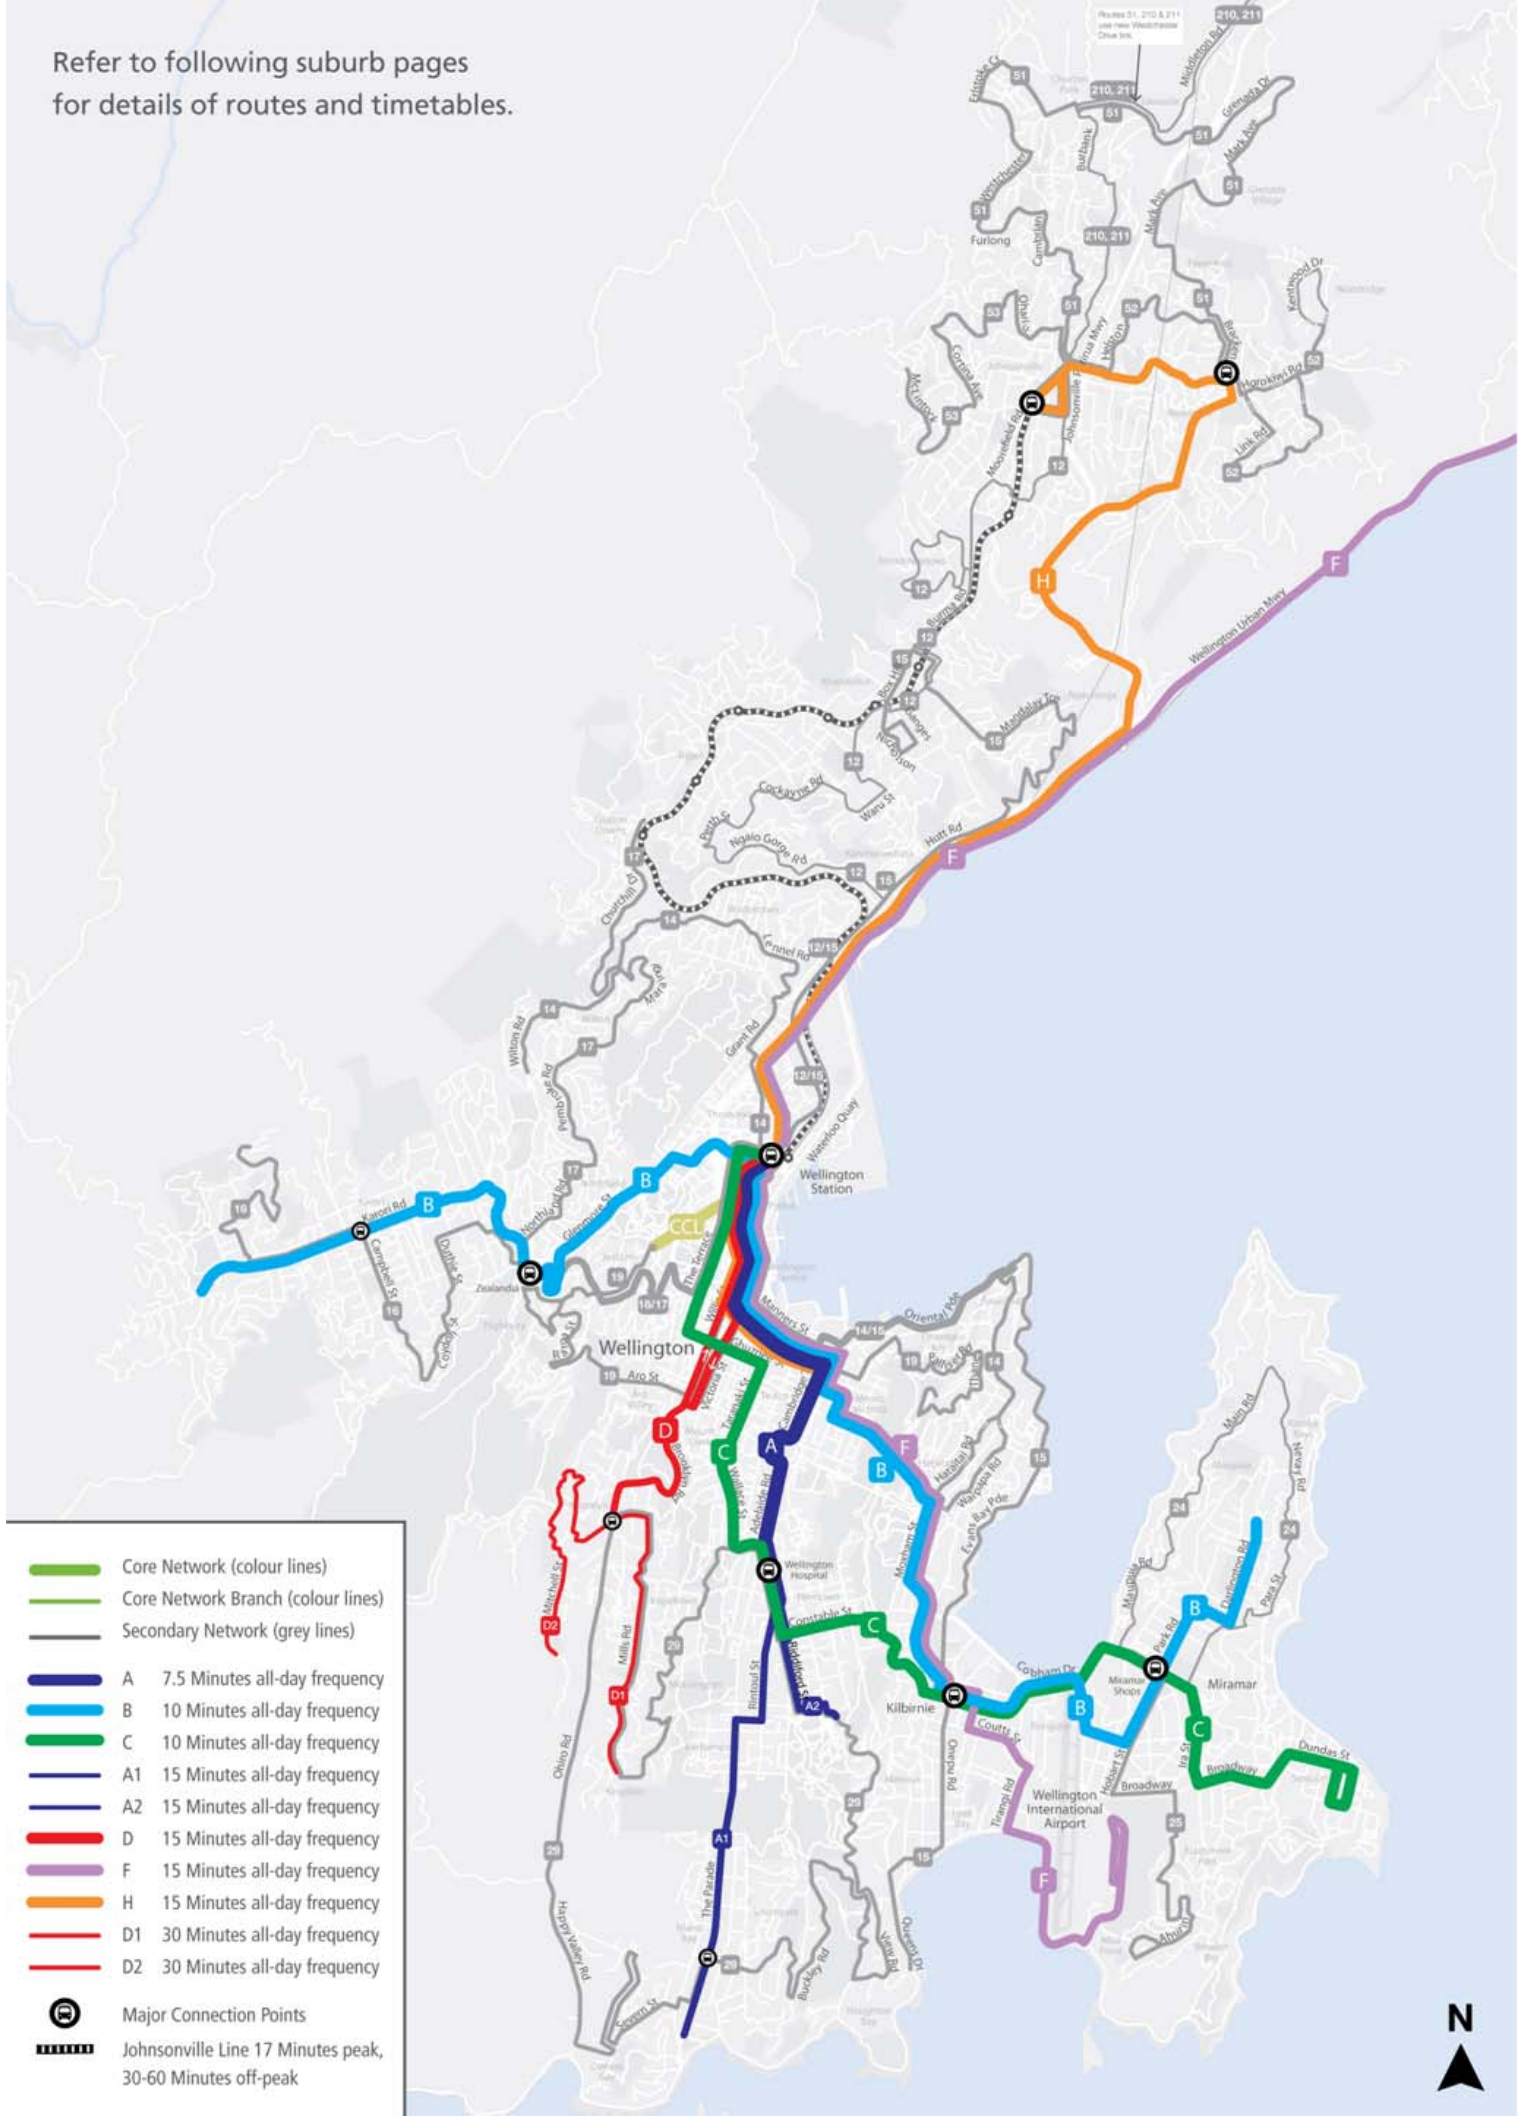

Refer to following suburb pages  
for details of routes and timetables.

Refer to following suburb pages  
for details of routes and timetables.

Refer to following suburb pages  
for details of routes and timetables.

- — — — — Peak-only routes
- . . . . . Continues North or South
- — — — — Golden Mile routes
- — — — — Other routes
- Existing bus stops
- Indicative bus stop locations