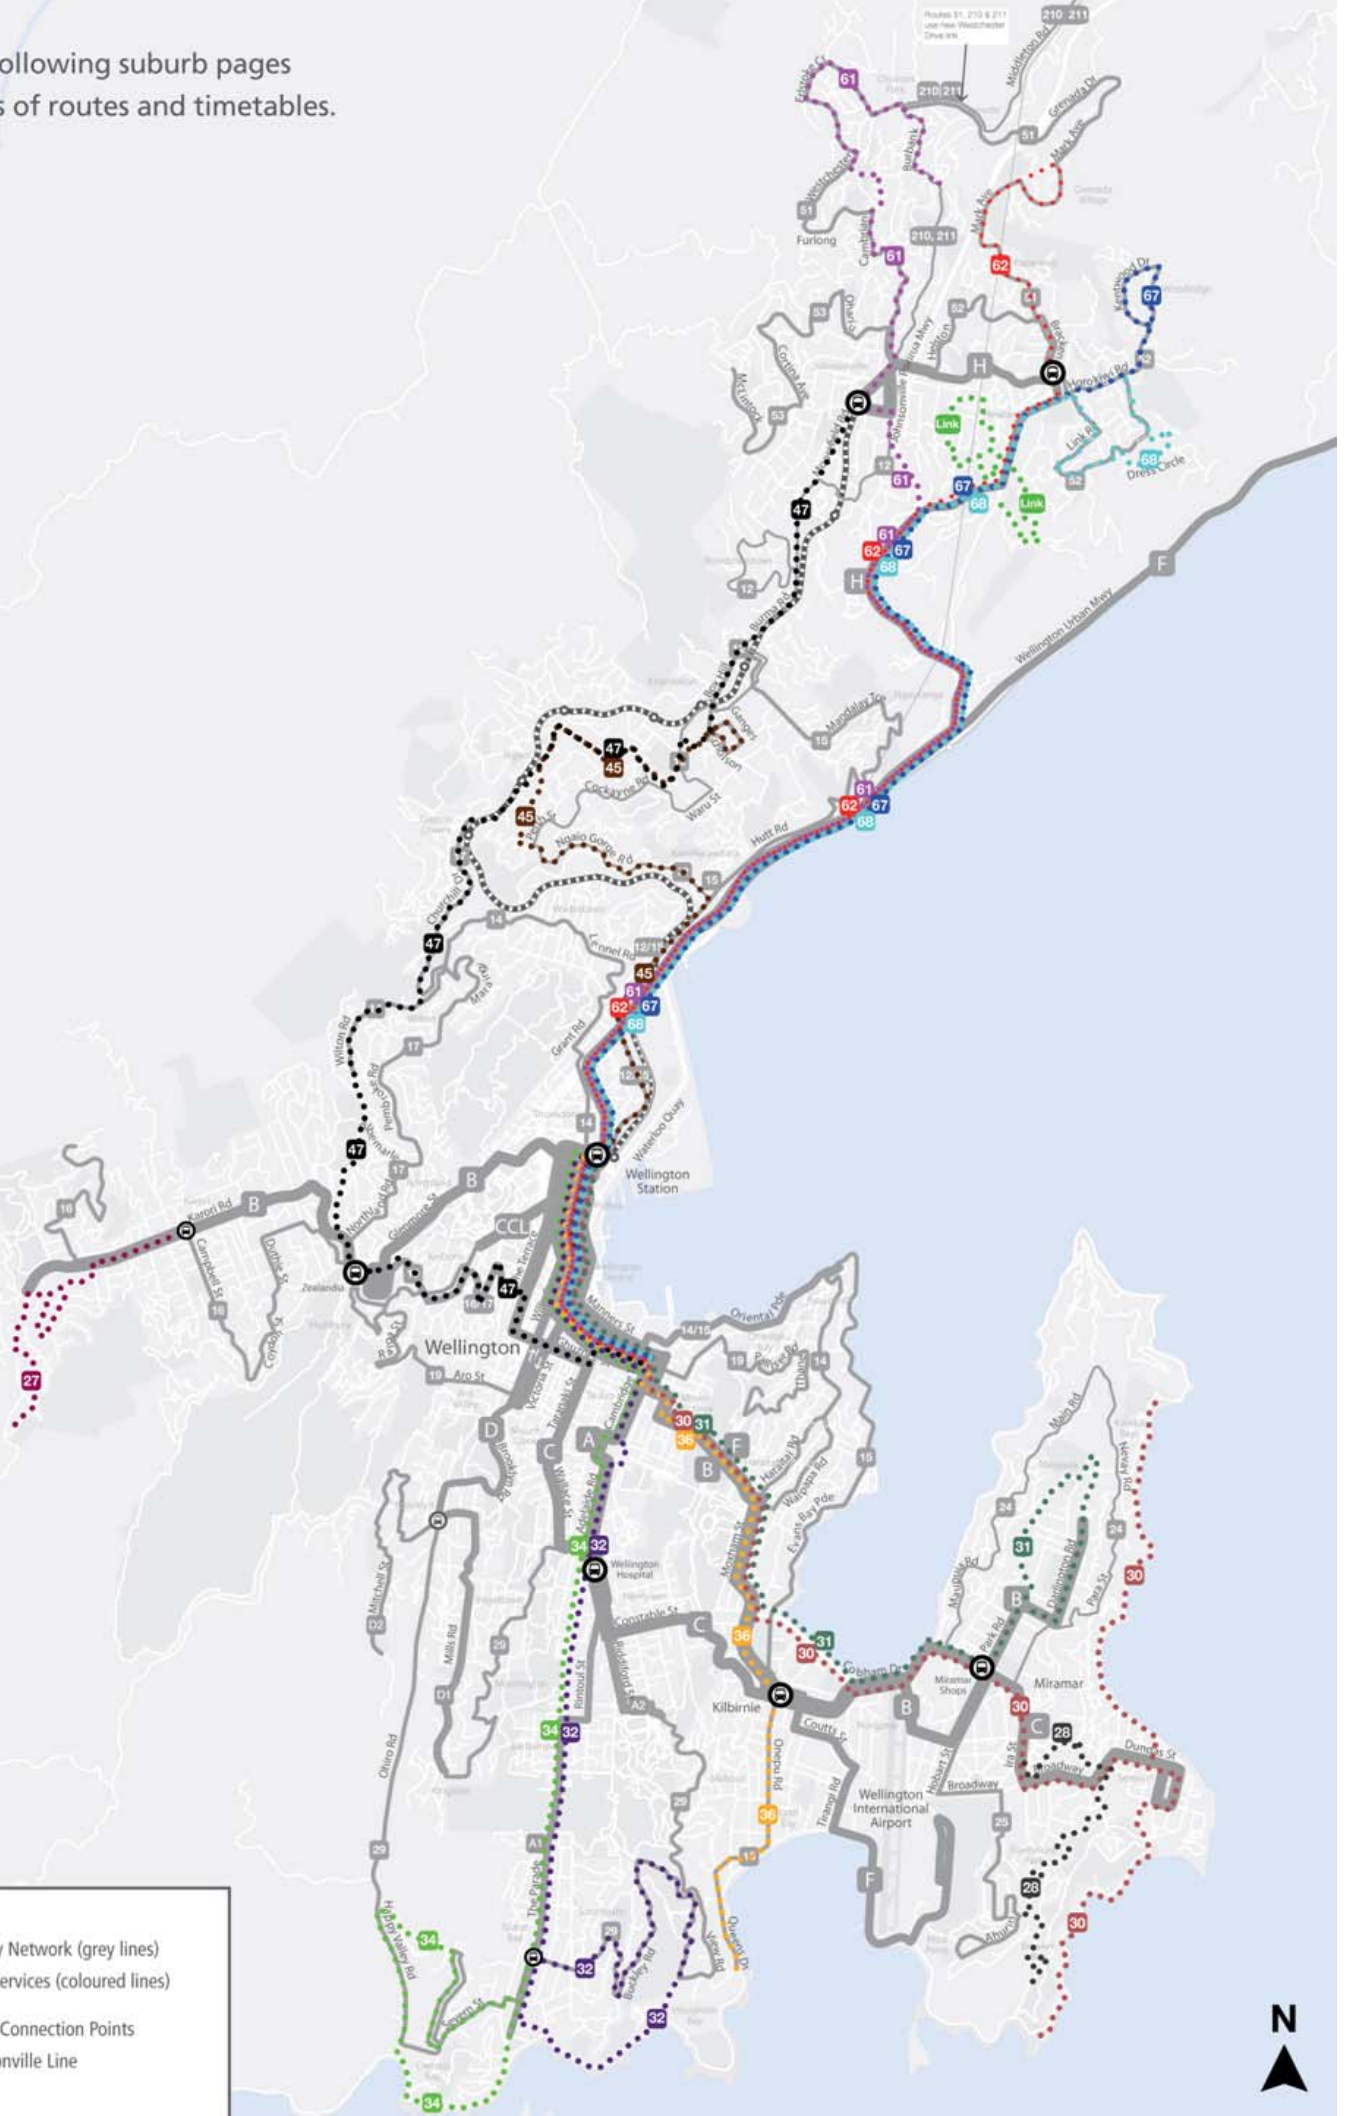

Refer to following suburb pages  
for details of routes and timetables.

Refer to following suburb pages  
for details of routes and timetables.

Refer to following suburb pages  
for details of routes and timetables.

- — — — — Peak-only routes
- . . . . . Continues North or South
- — — — — Golden Mile routes
- — — — — Other routes
- Existing bus stops
- Indicative bus stop locations