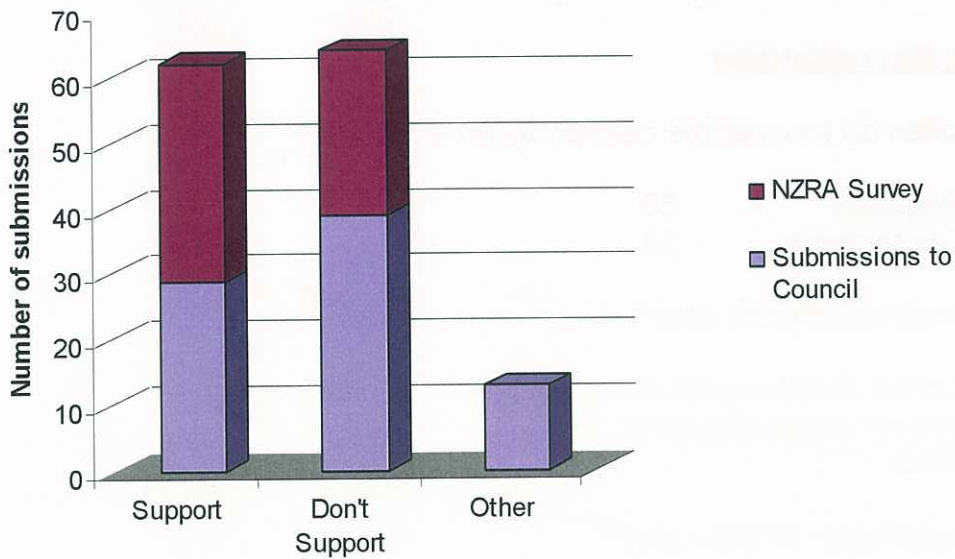

Yes - 32

No - 26

- Do you support the Council encouraging greater use of off street car parks within the city at weekends by way of better promotion of the facilities that are currently available?

Yes - 55

No - 3

Summary Graph

Consultation Summary

PARKING POLICY IMPLEMENTATION: SUNDAY PARKING TIME LIMITS

Written Submissions

- *Individual: 75*
- *Organisations: 4*
 - Kate Sheppard Apartments Body Corp (3submissions)
 - Positively Wellington Tourism
 - Nancy's Embroidery Shop
 - New Zealand Retail Association (Membership survey - 58 retailers)