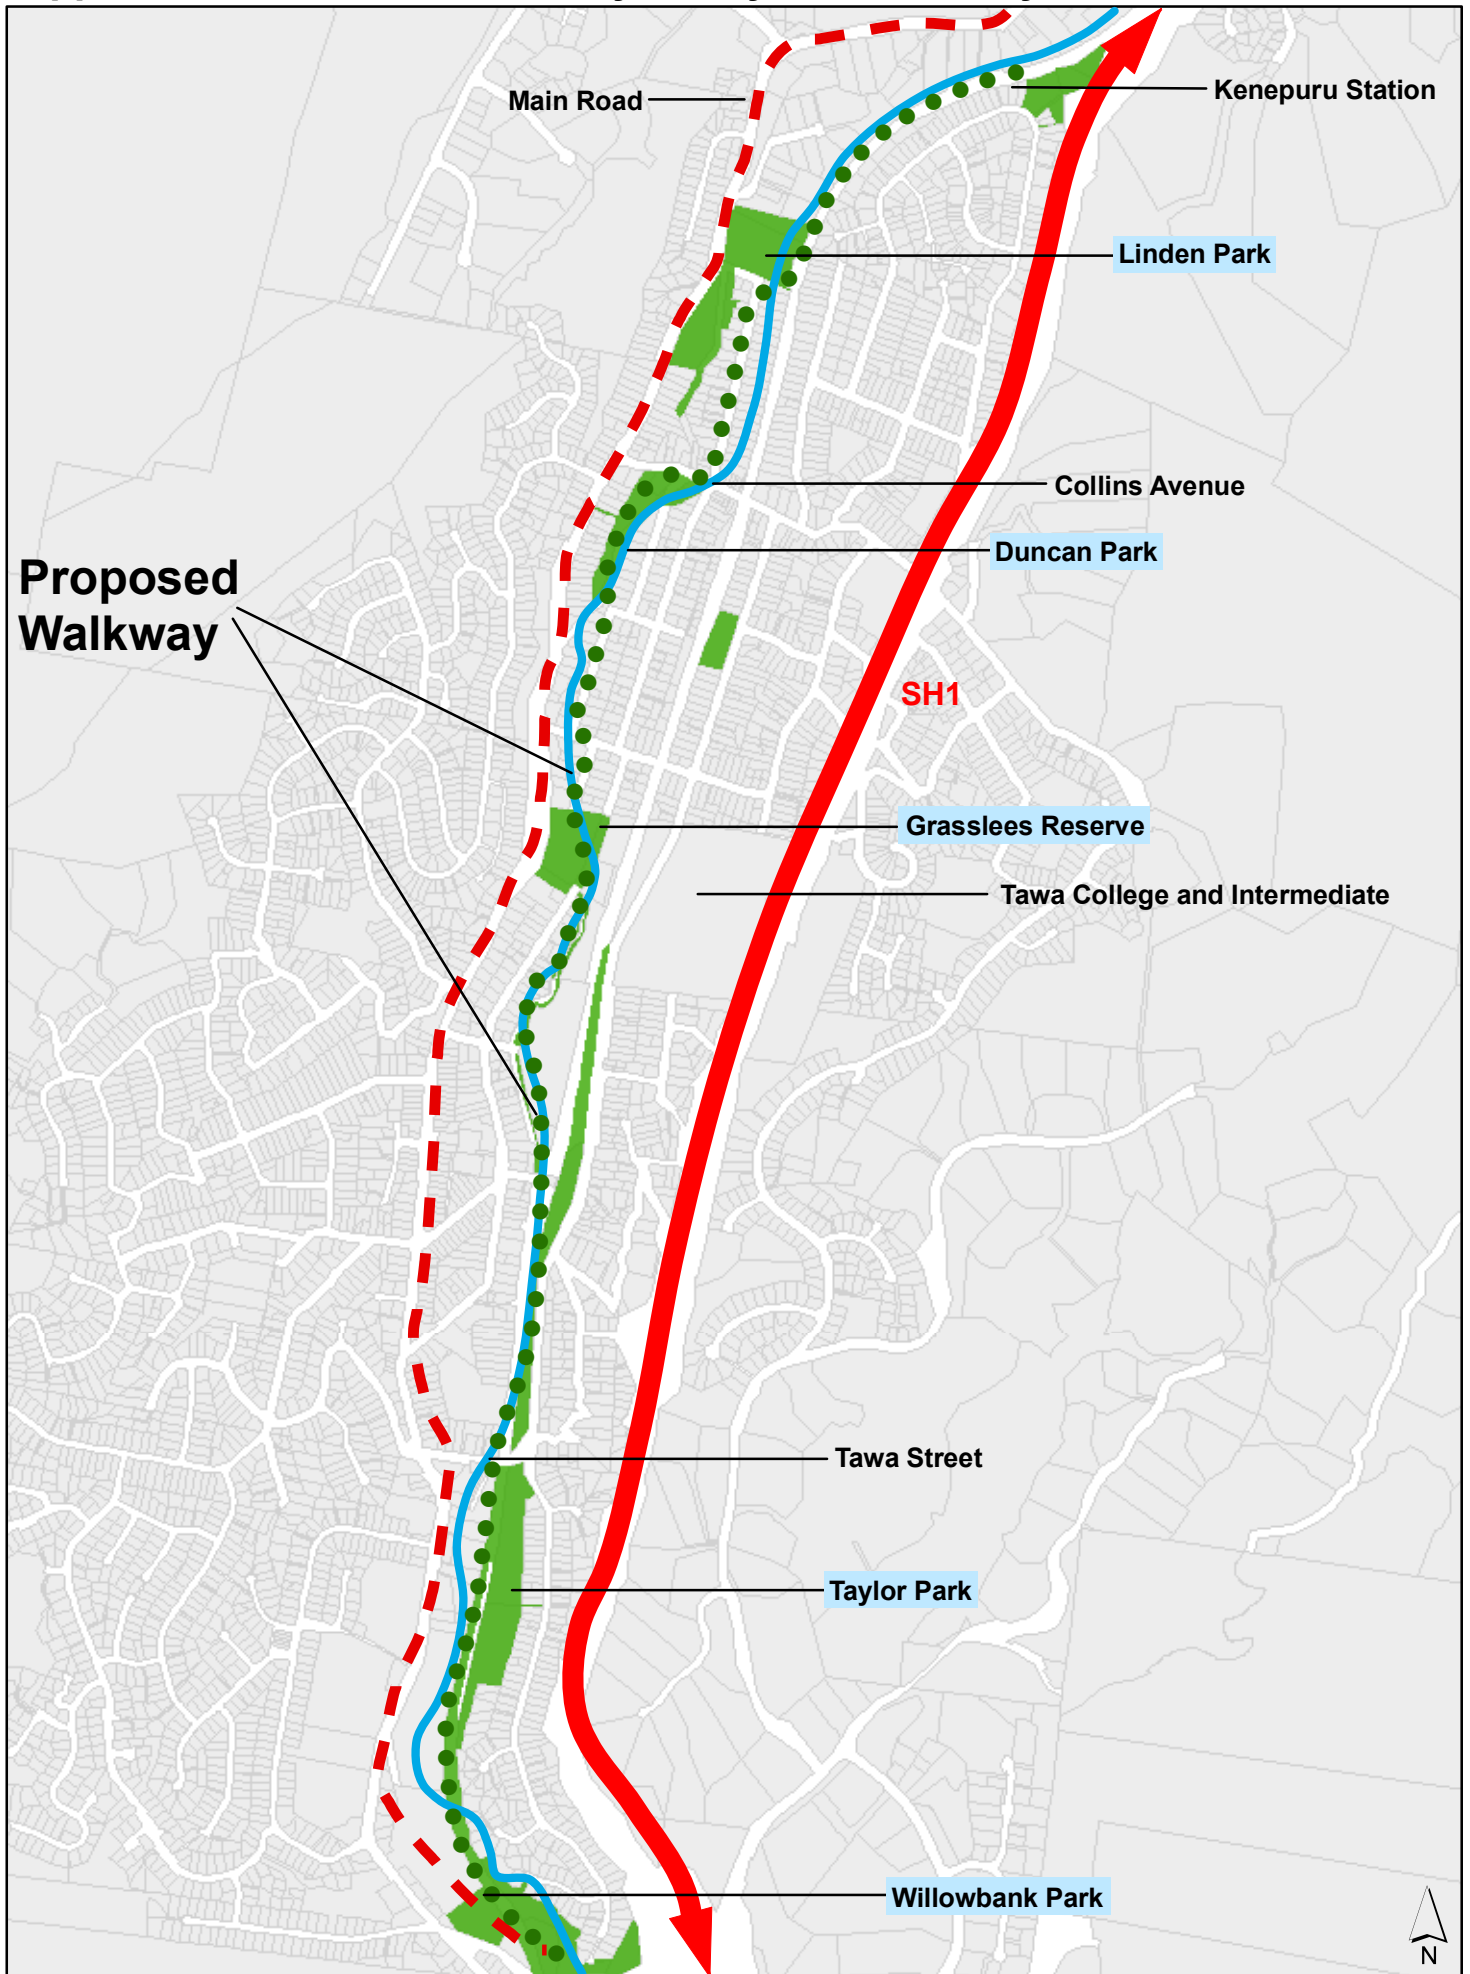

Appendix F: Location of the Cycleway and Walkway and the Five Parks

DATA STATEMENT