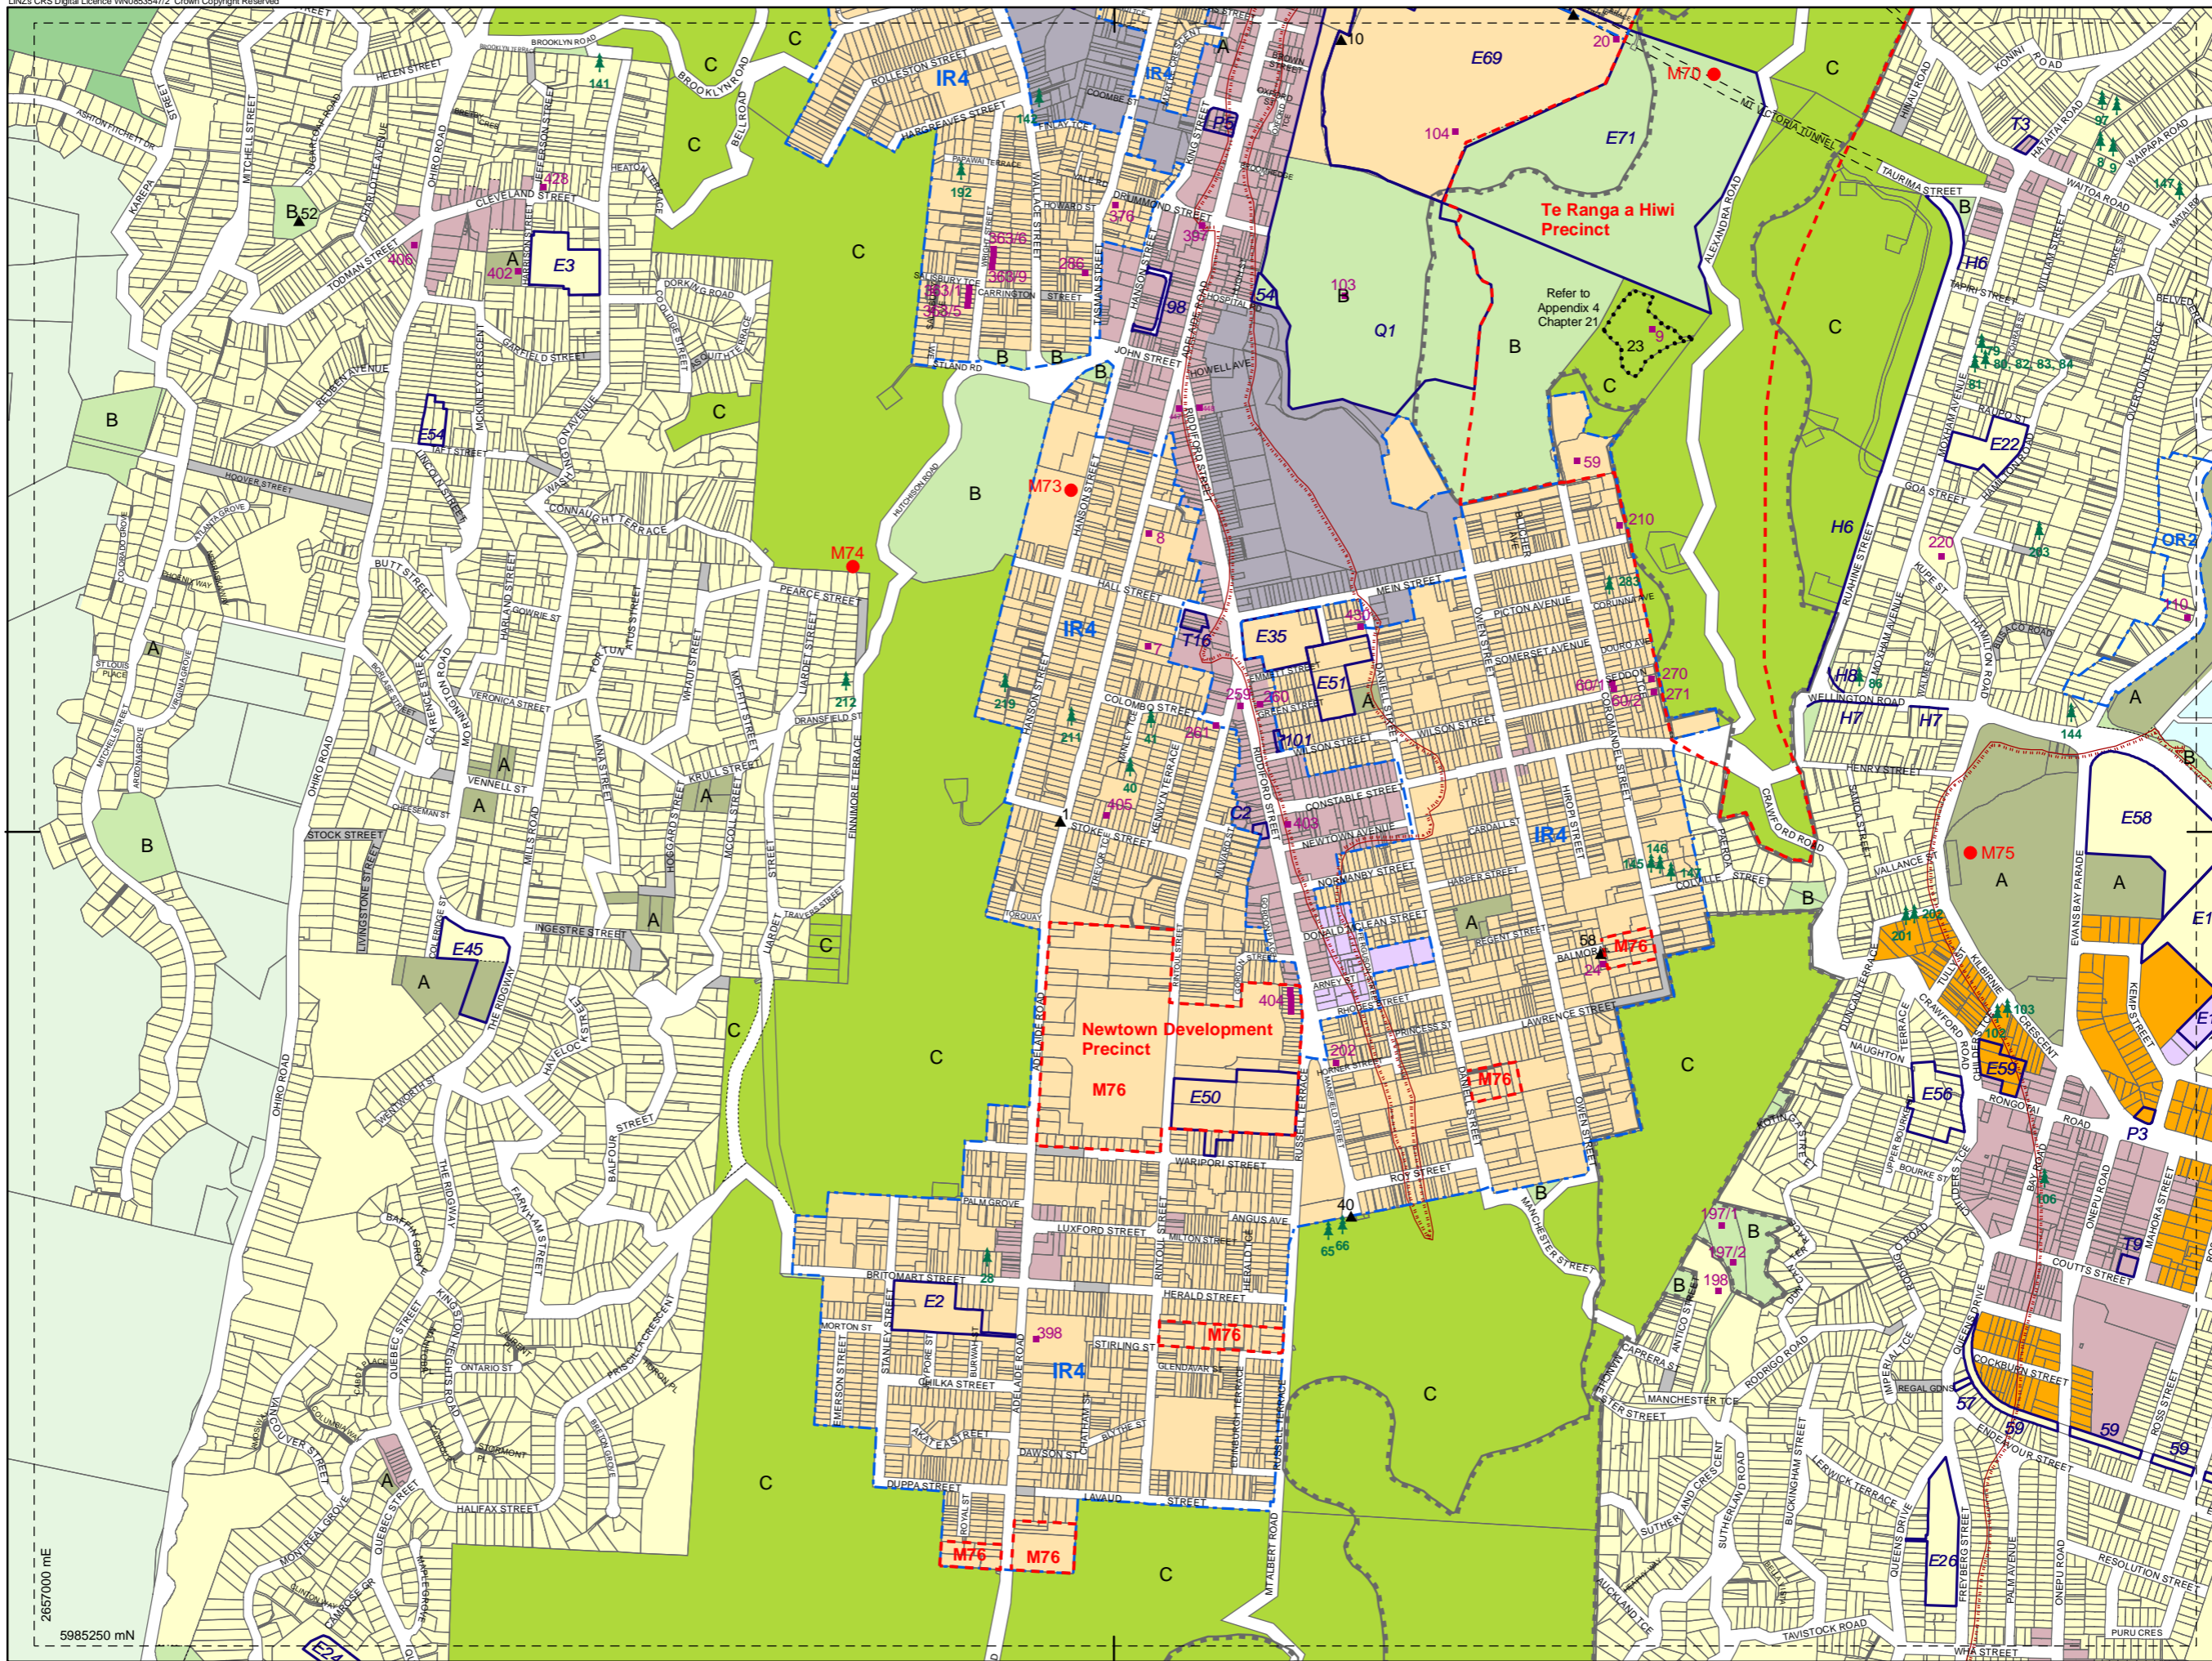

1:10,000

11	16	12
2	6	7
	4	5

Absolutely POSITIVELY
 ME HEKE KI PŌKEKE
 WELLINGTON CITY COUNCIL

WELLINGTON CITY COUNCIL DISTRICT PLAN MAP