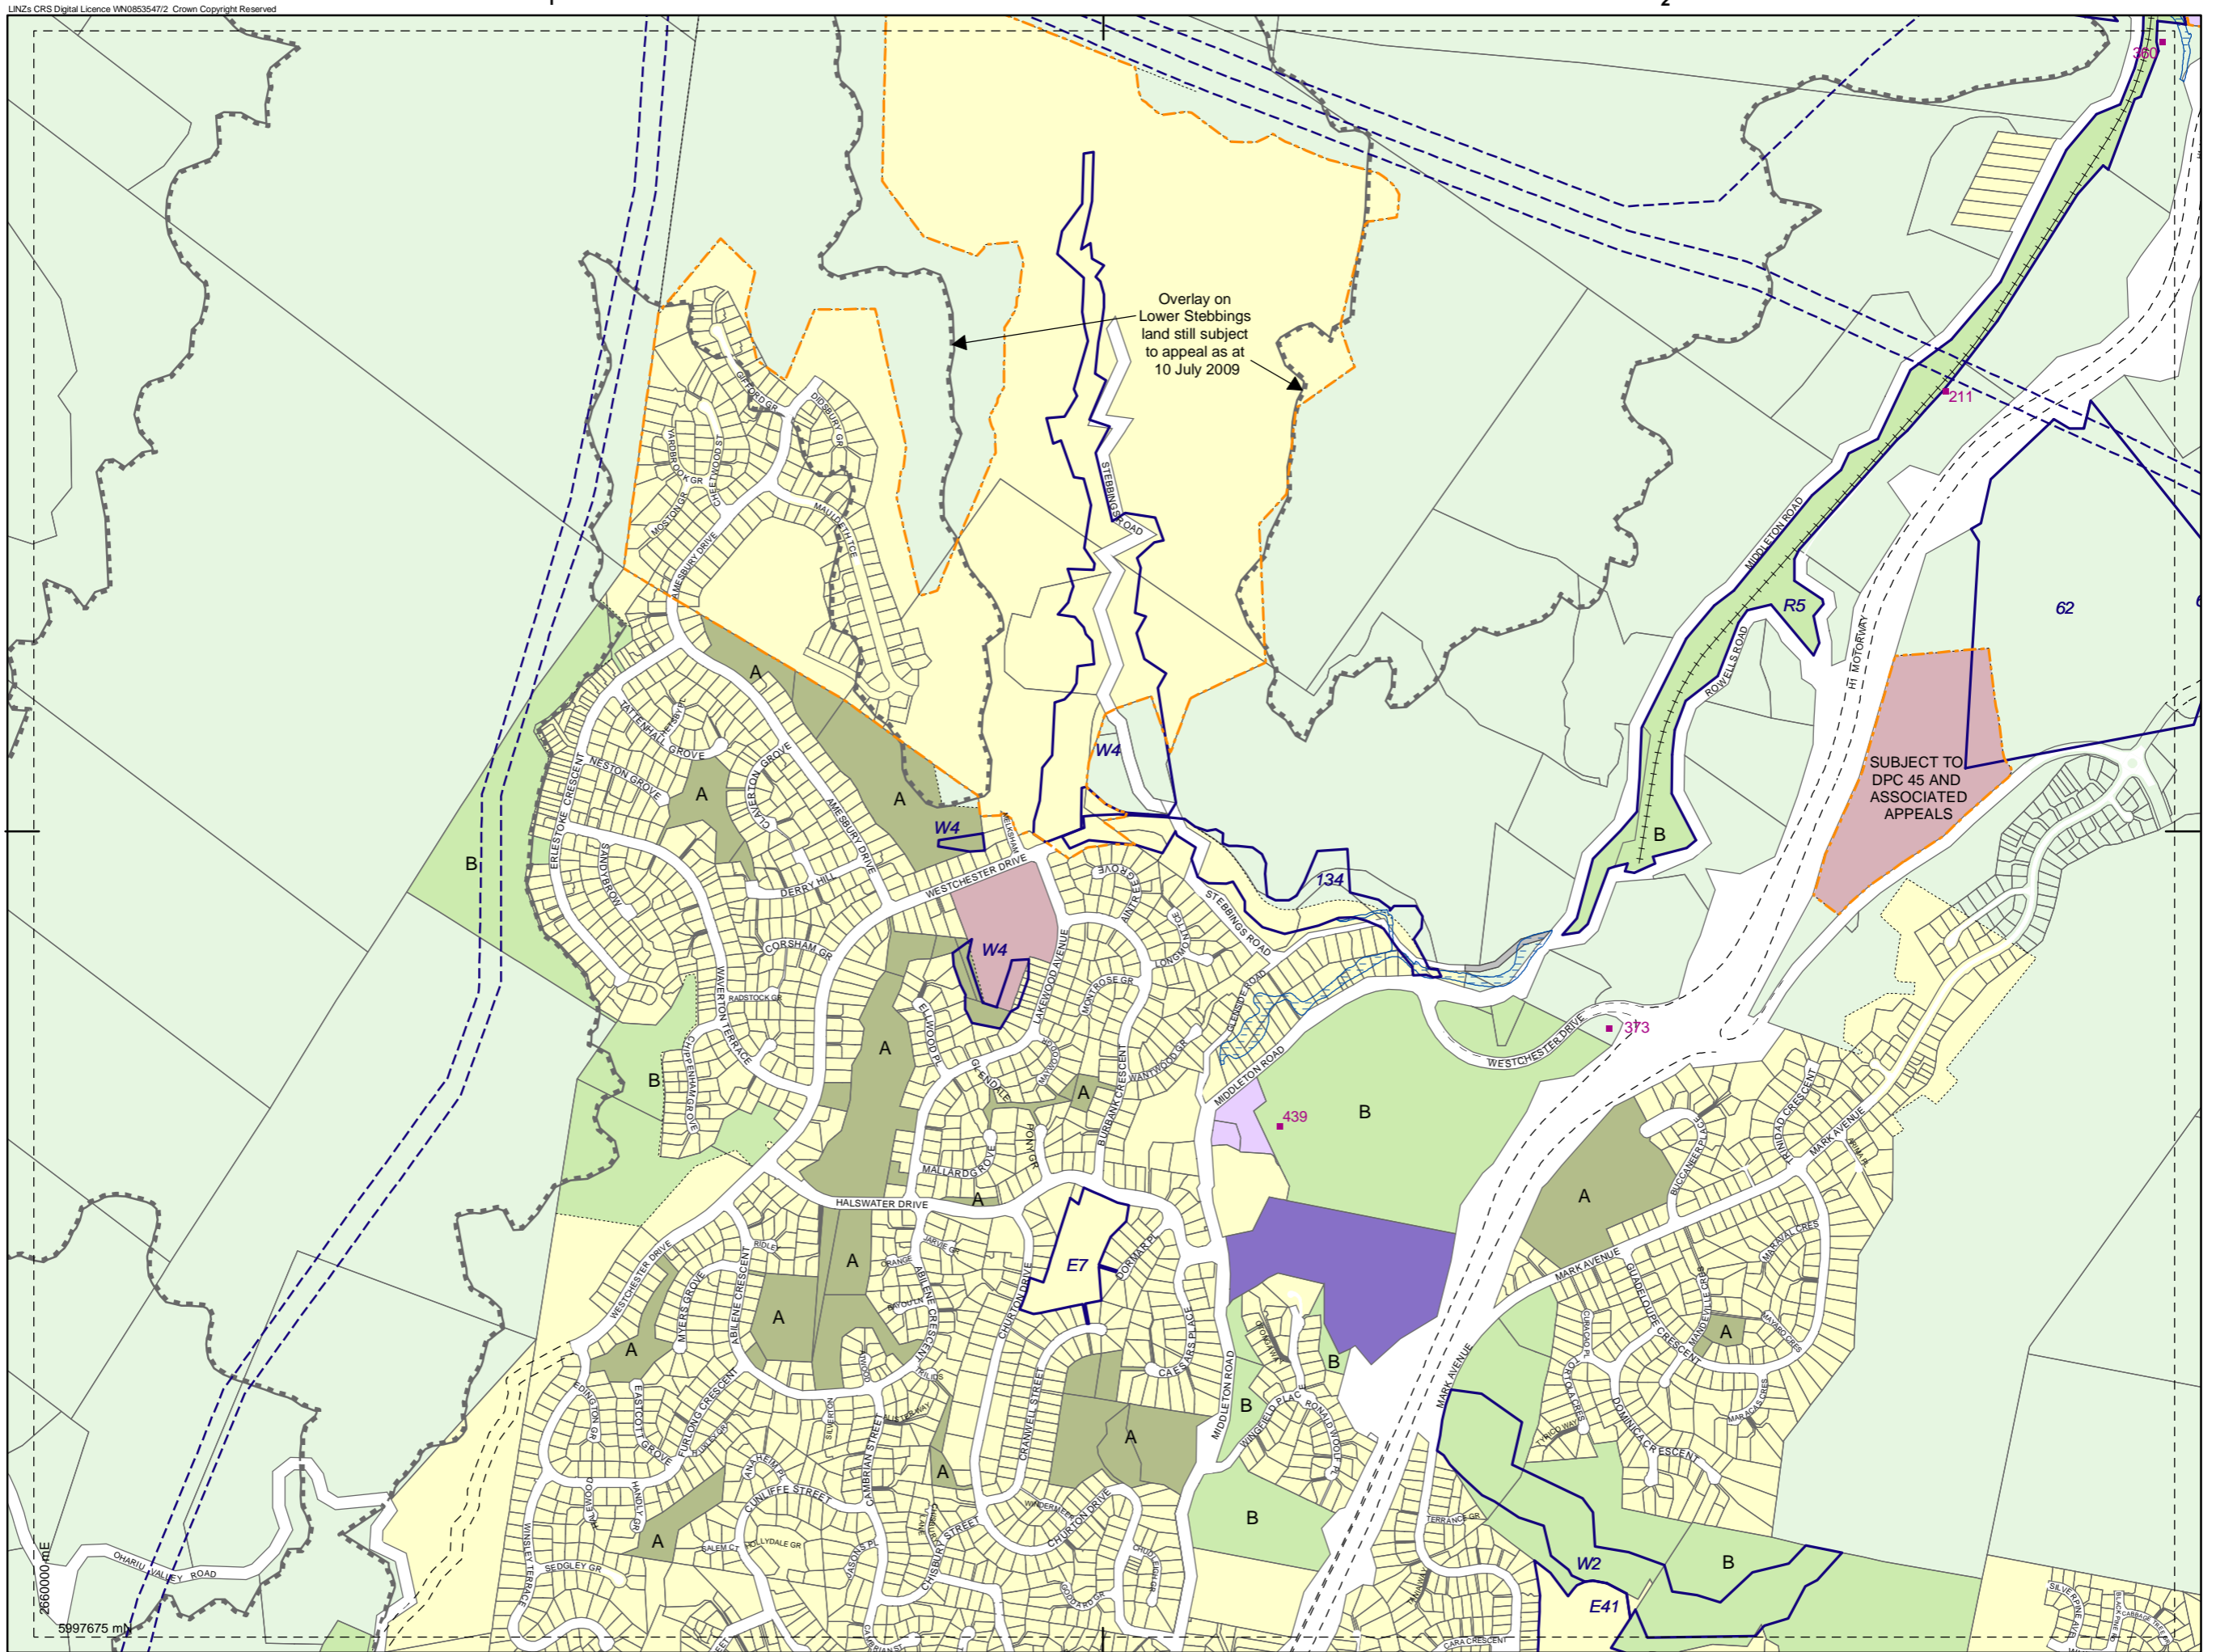

1:10,000

	28	30
25	26	27
	23	24

Absolutely POSITIVELY
ME HEKE KI PŌKEKE
WELLINGTON CITY COUNCIL

WELLINGTON CITY COUNCIL DISTRICT PLAN MAP