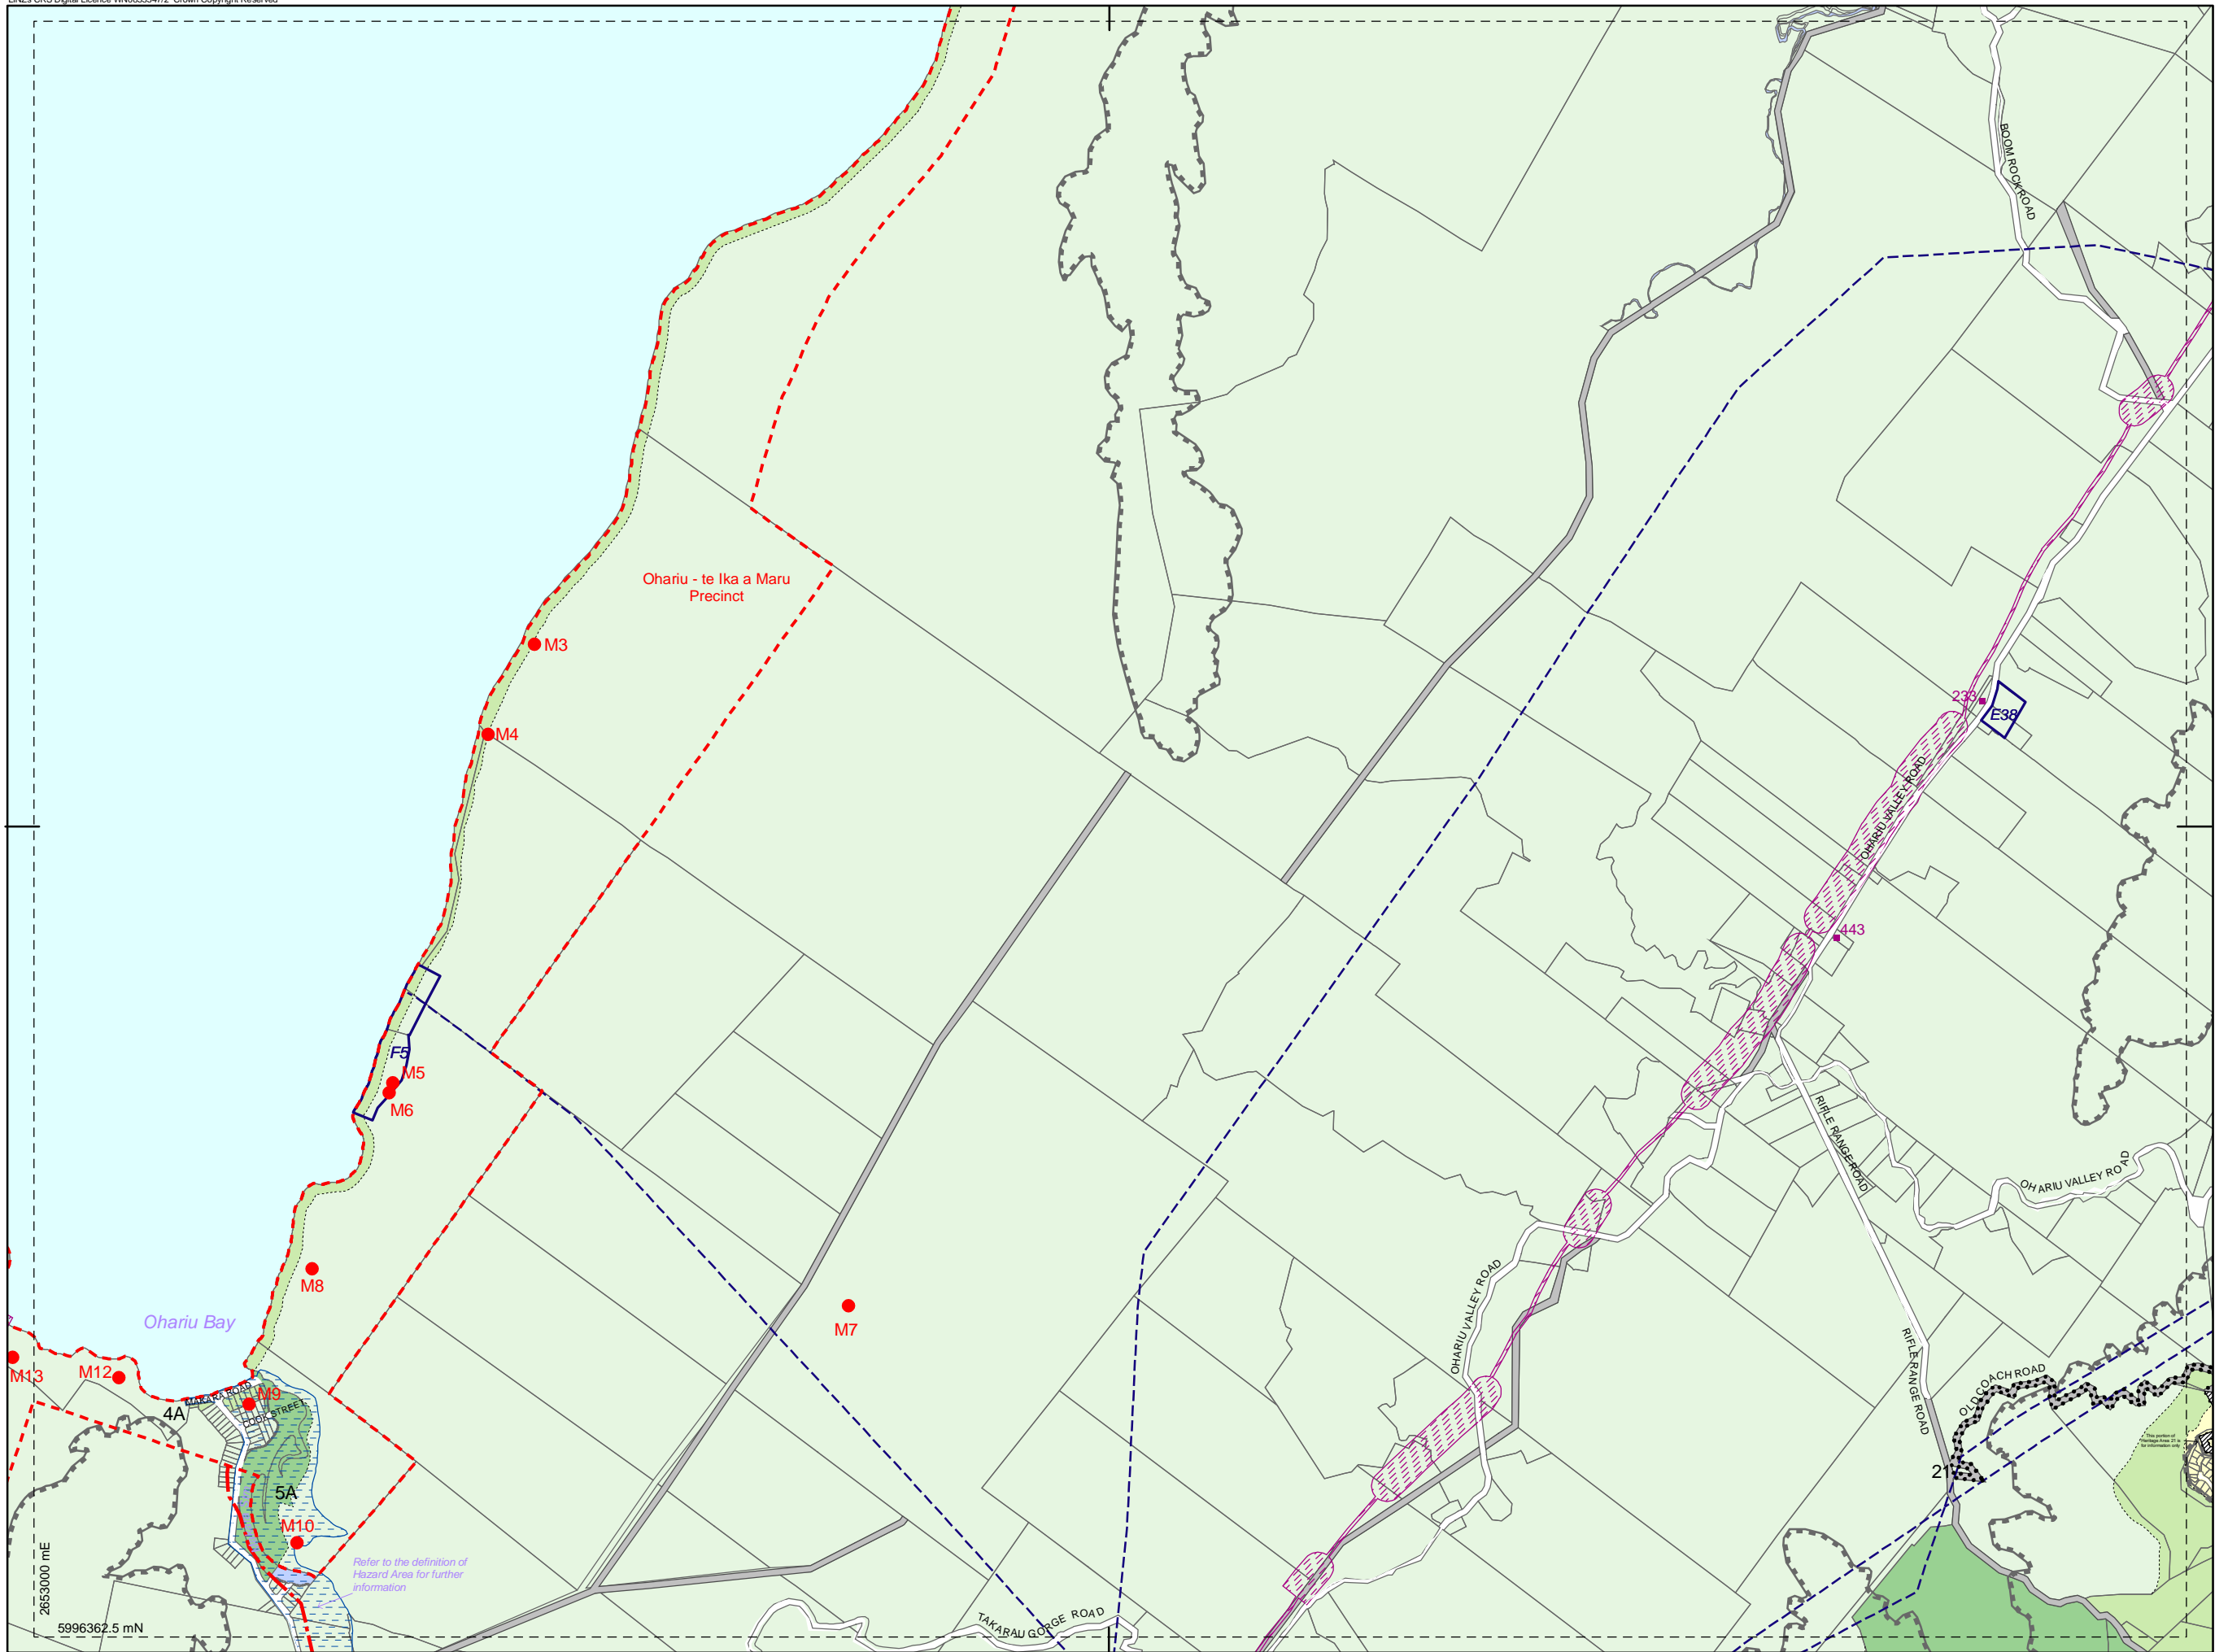

A

B

1:20,000

Absolutely
POSITIVELY
ME HEKE KI PŌNEKE
WELLINGTON CITY COUNCIL **Wellington**

Refer to the definition of Hazard Area for further information

WELLINGTON CITY COUNCIL DISTRICT PLAN MAP