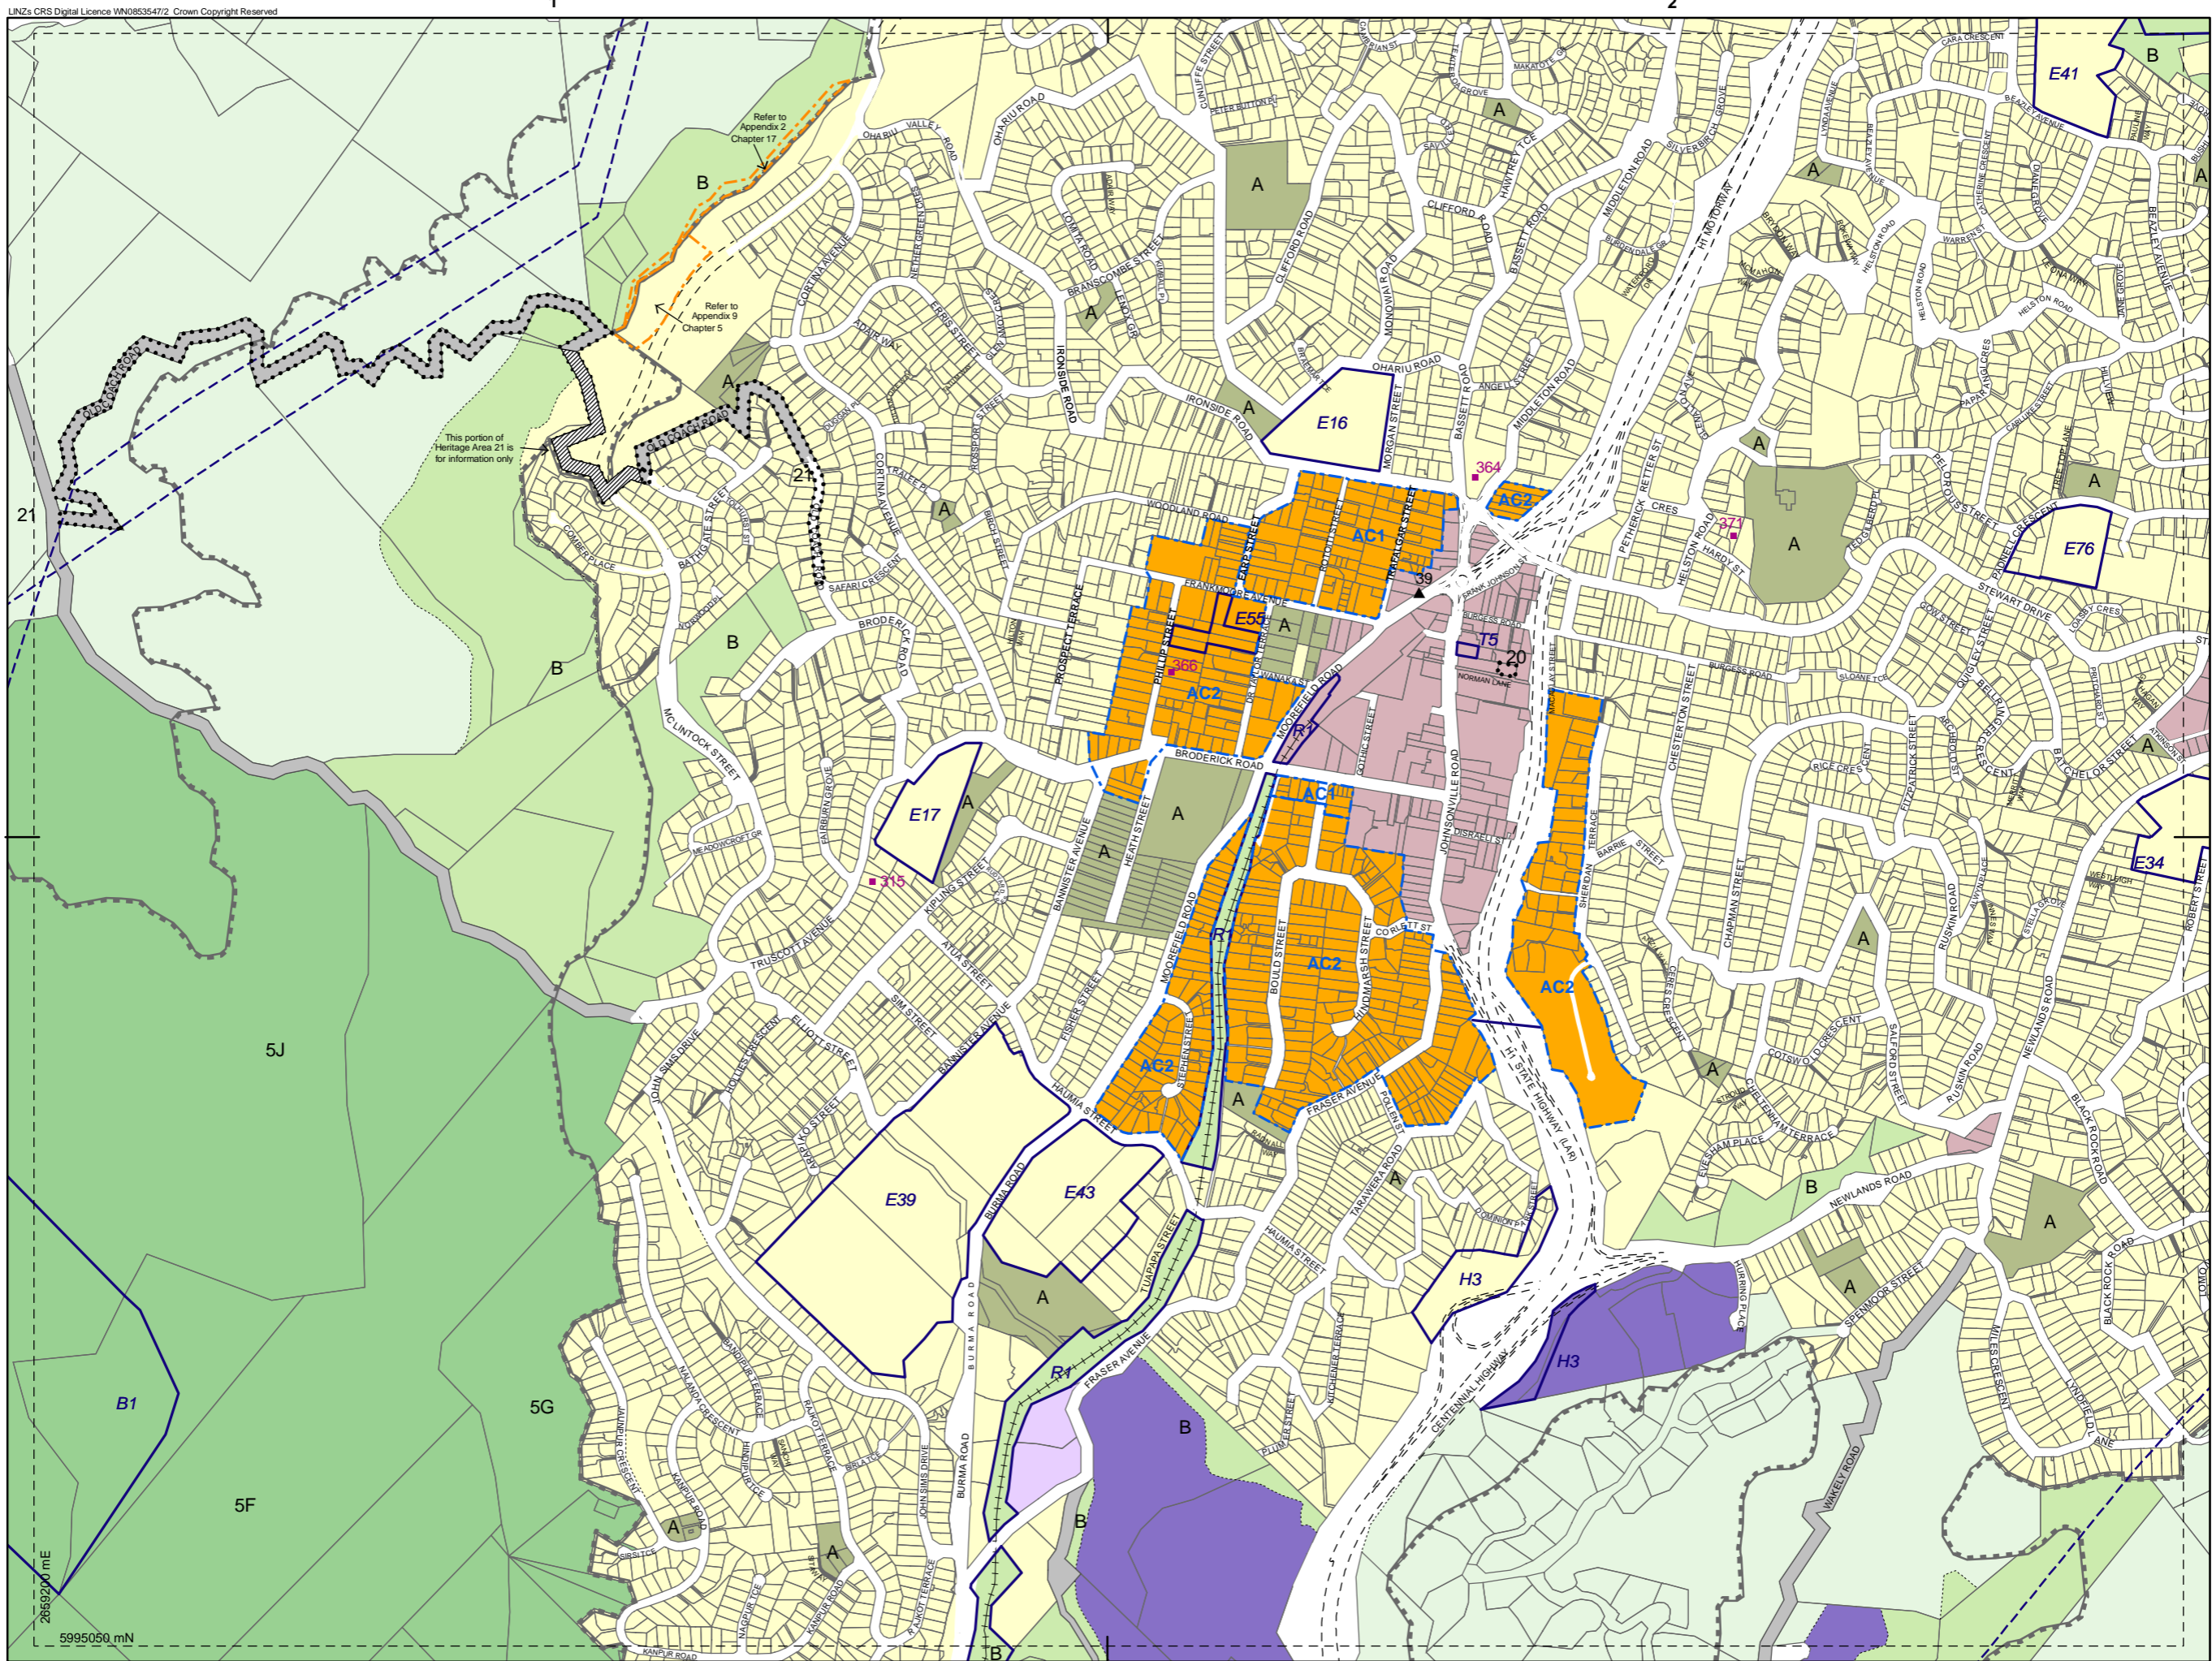

1:10,000

25	26
20	23
21	22

Absolutely POSITIVELY
ME HEKE KI PŌKEKE
WELLINGTON CITY COUNCIL

WELLINGTON CITY COUNCIL DISTRICT PLAN MAP