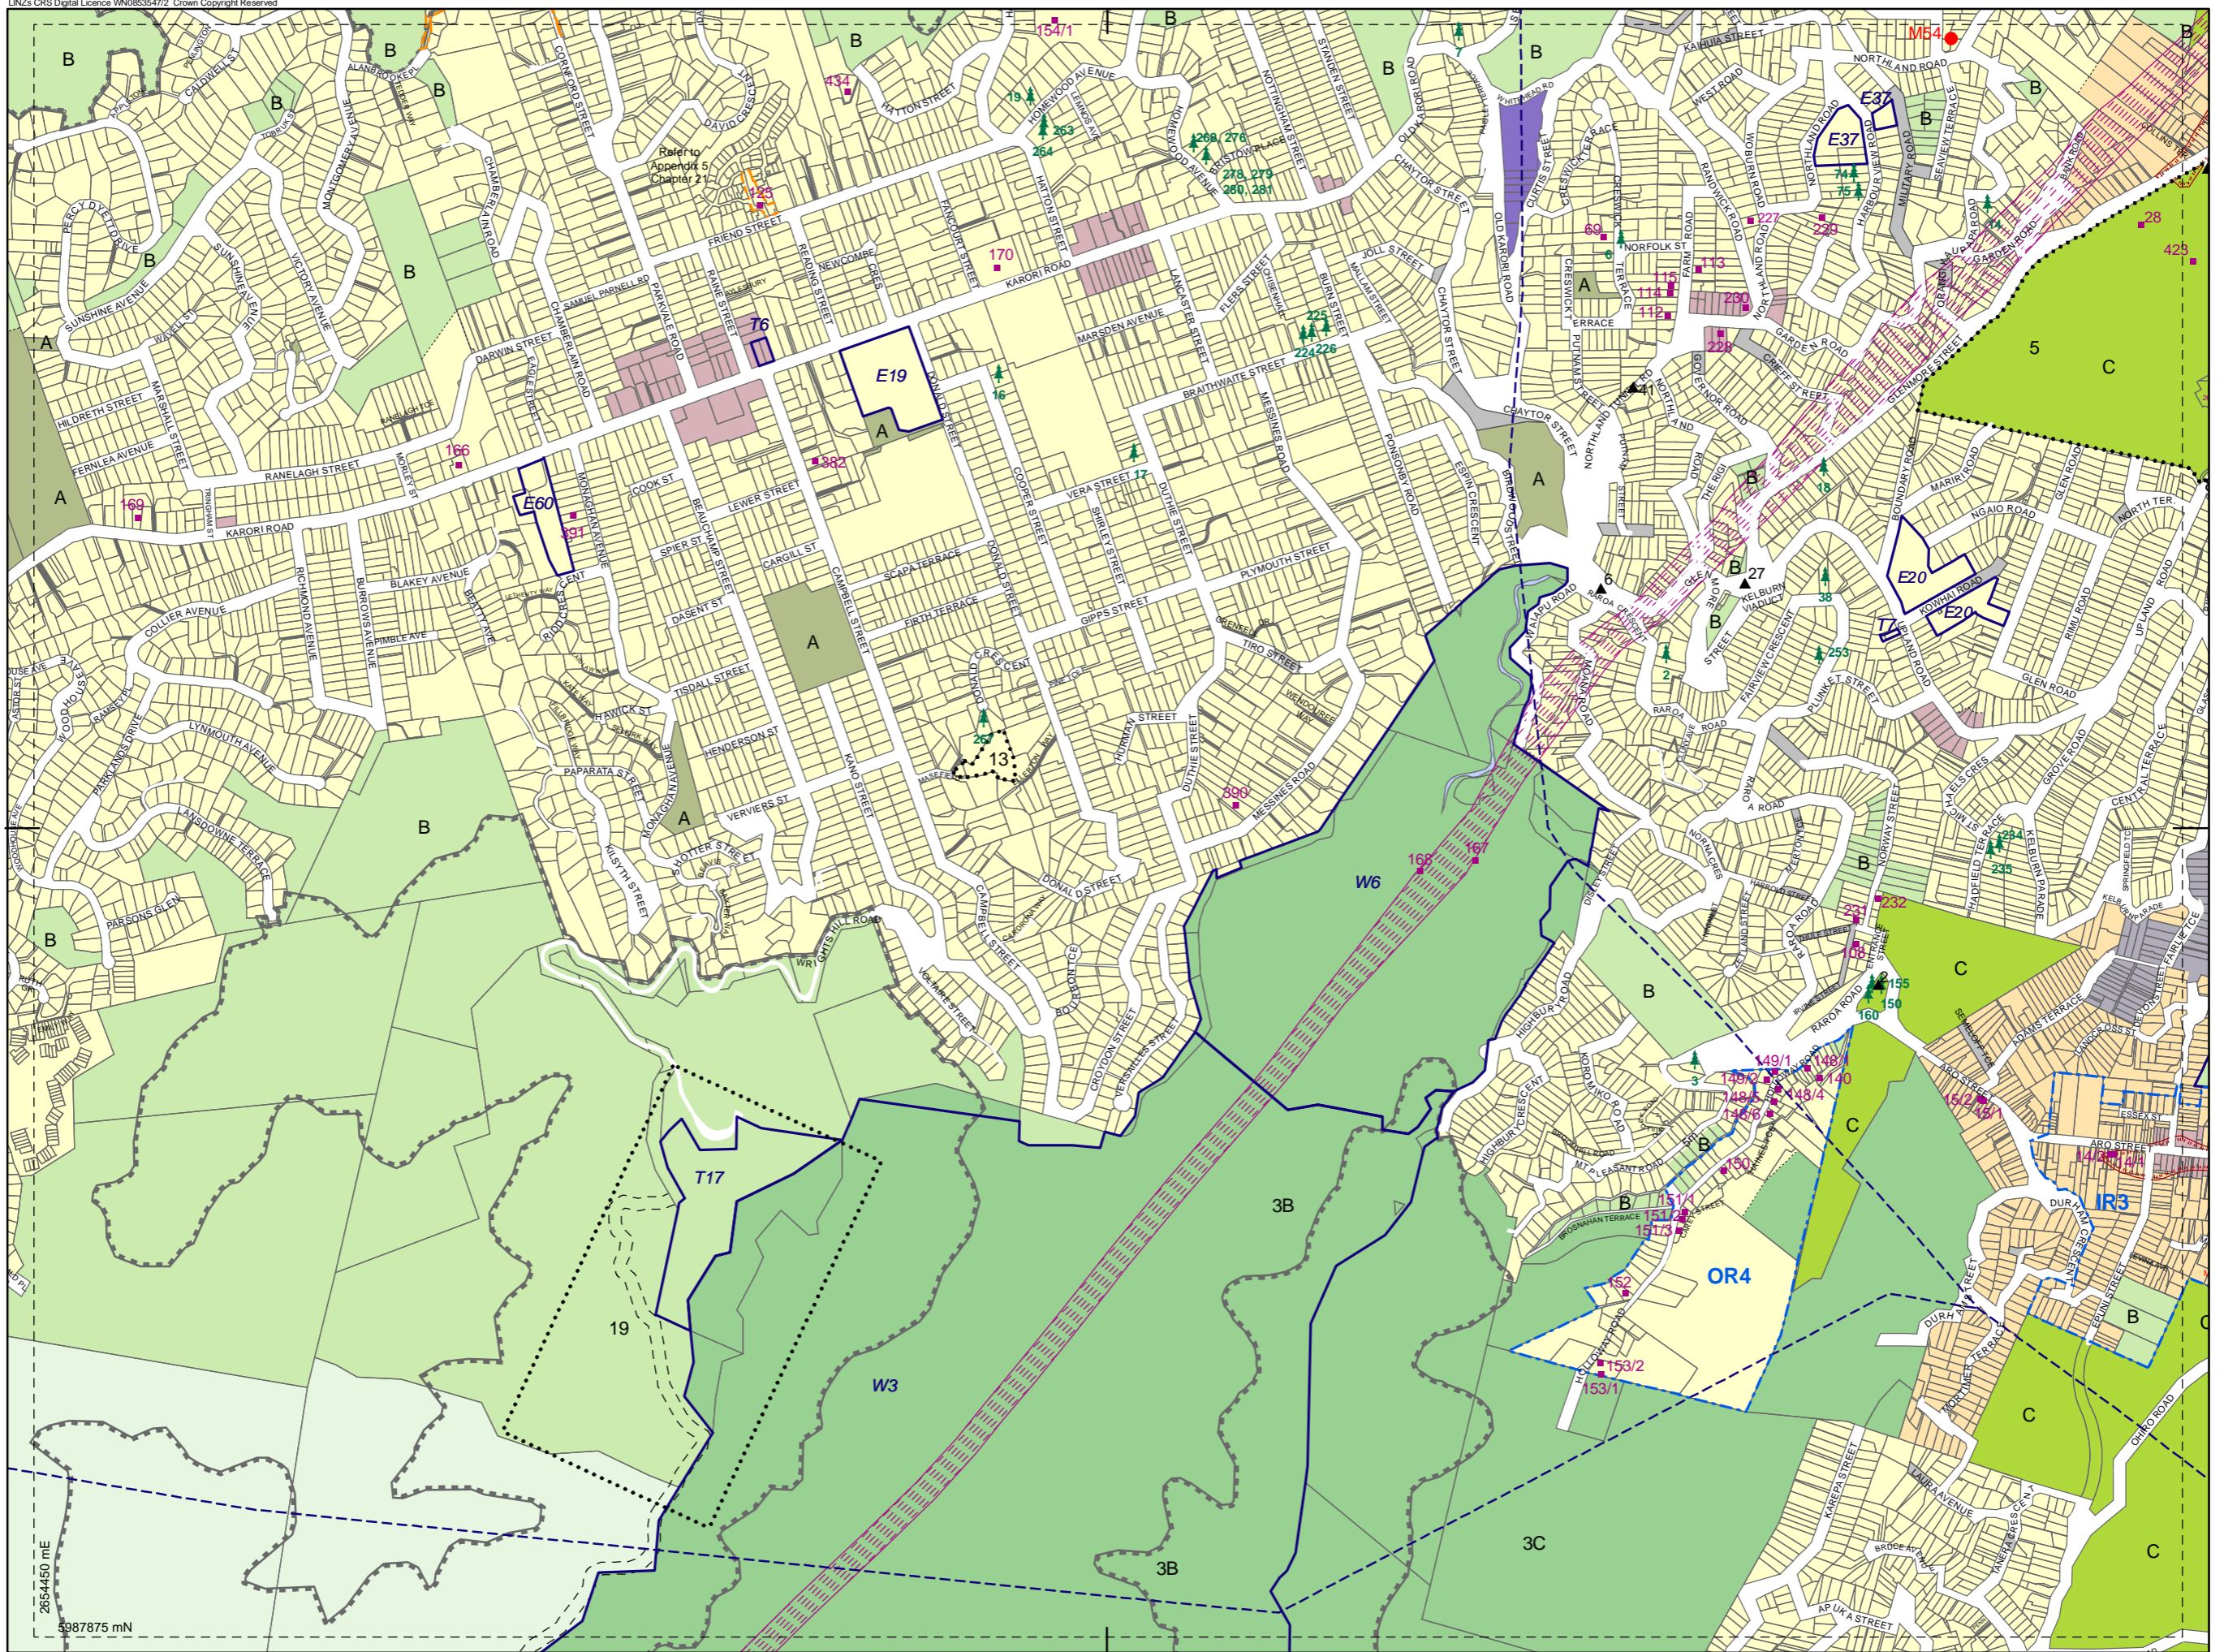

1:10,000

	14	18
10	11	17
	2	6

**Absolutely POSITIVELY**  
 ME HEKE KI PŌKEKE  
 WELLINGTON CITY COUNCIL

**WELLINGTON CITY COUNCIL DISTRICT PLAN MAP**