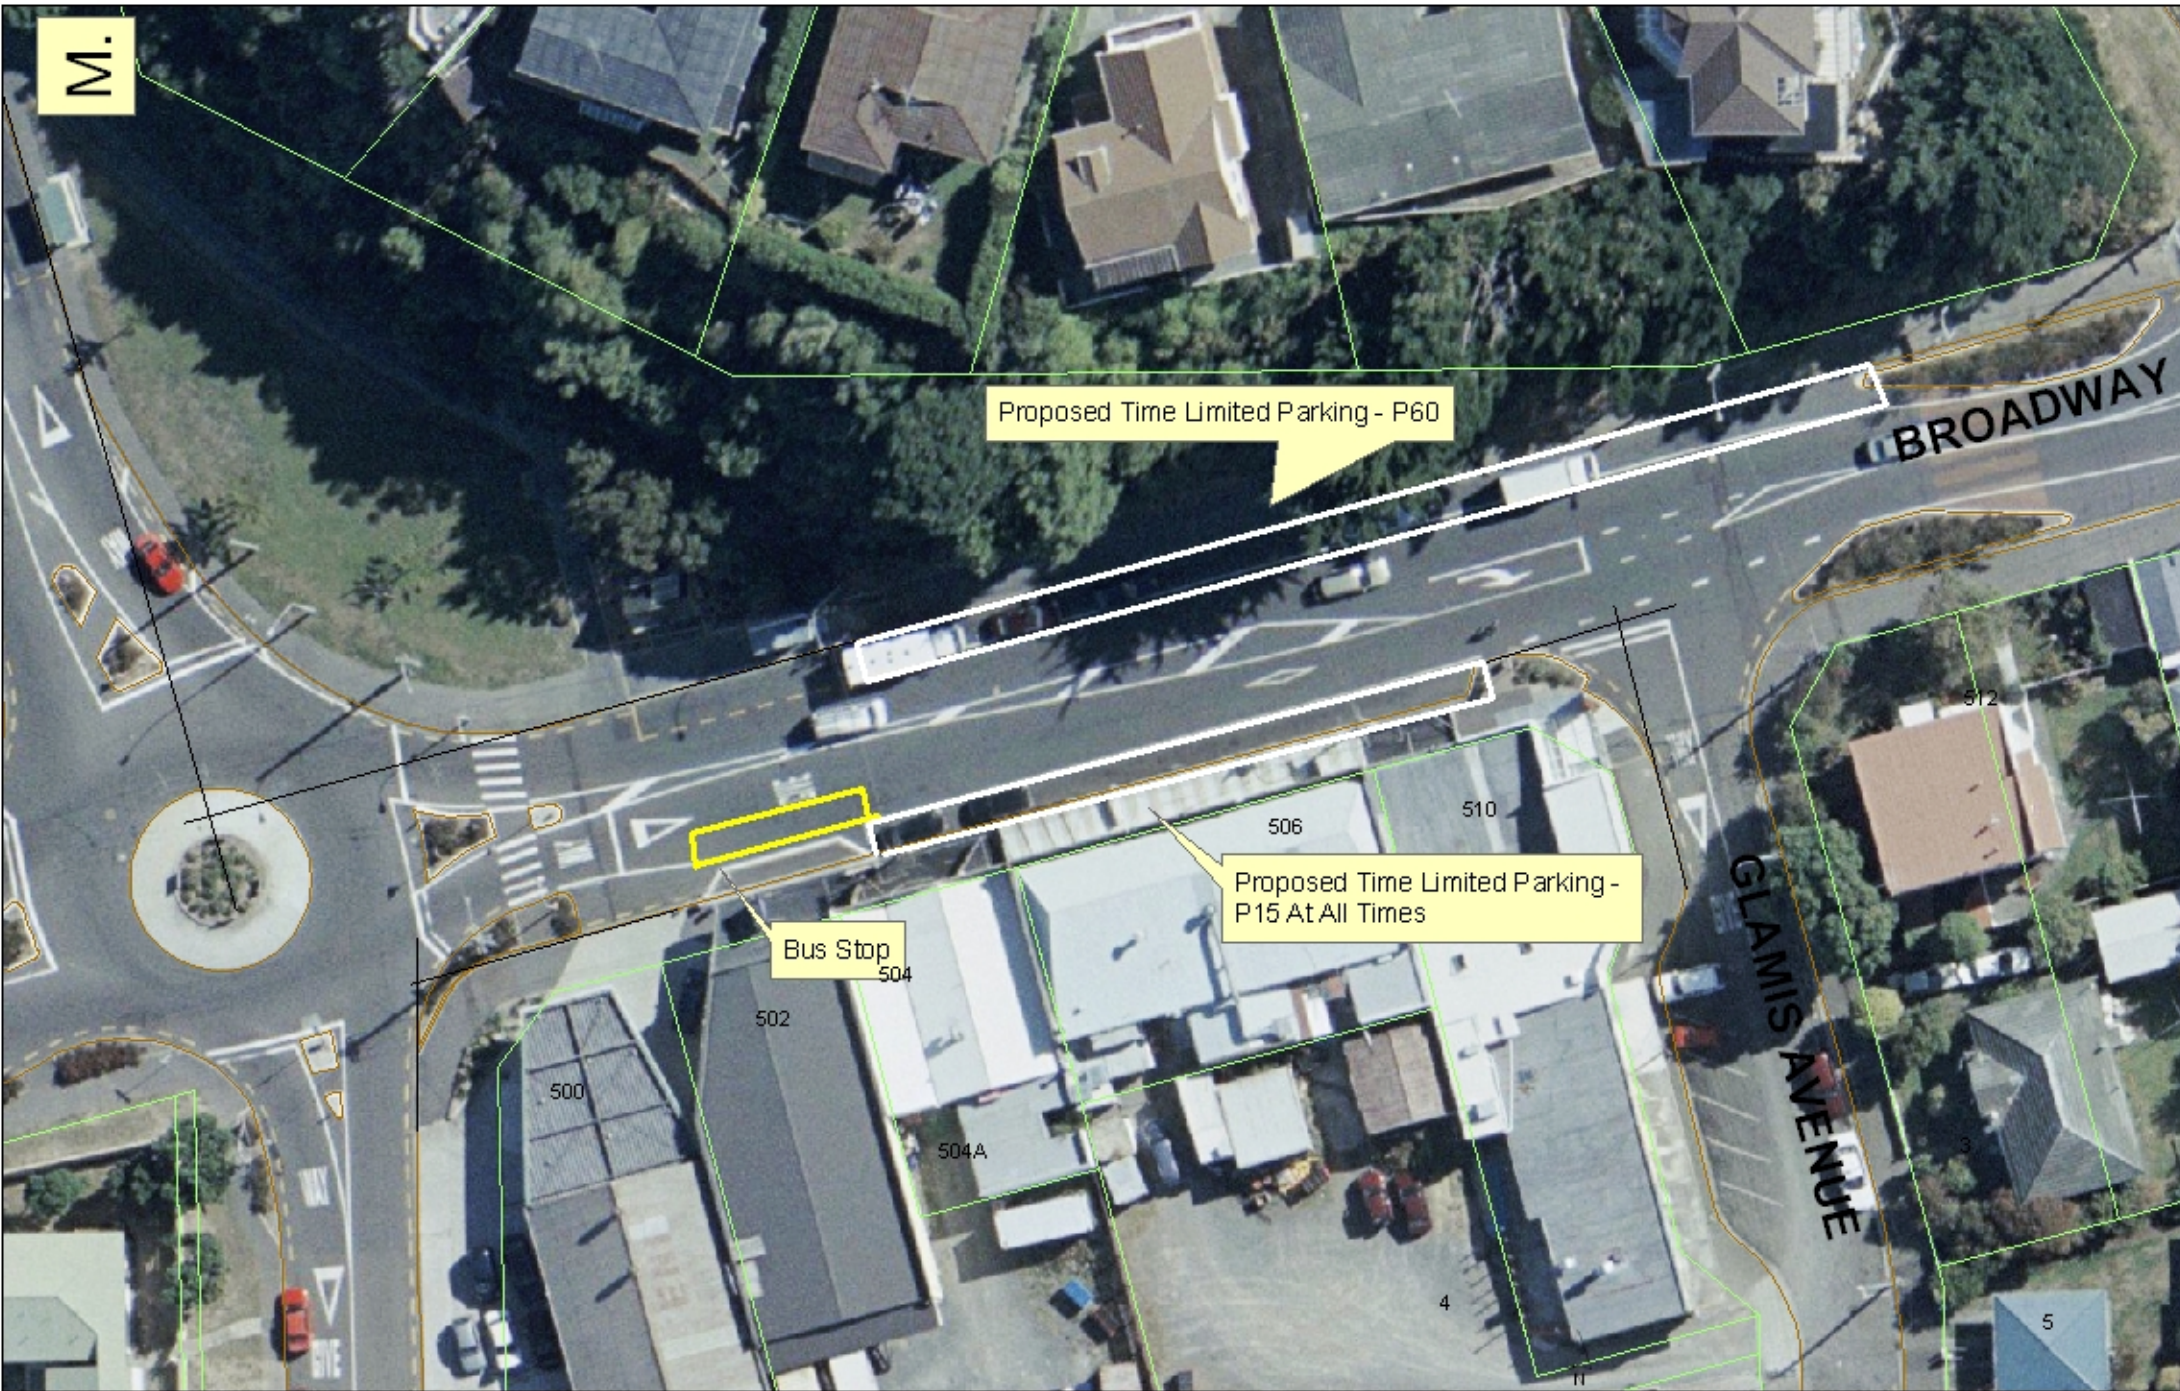

M.

Proposed Time Restricted Parking - P60, P15 and Bus Stop -  
Broadway - Miramar 24-09

Information provided  
 is for general information  
 only and does not constitute  
 an offer of any financial  
 product or service. Please  
 contact your broker for  
 more information.