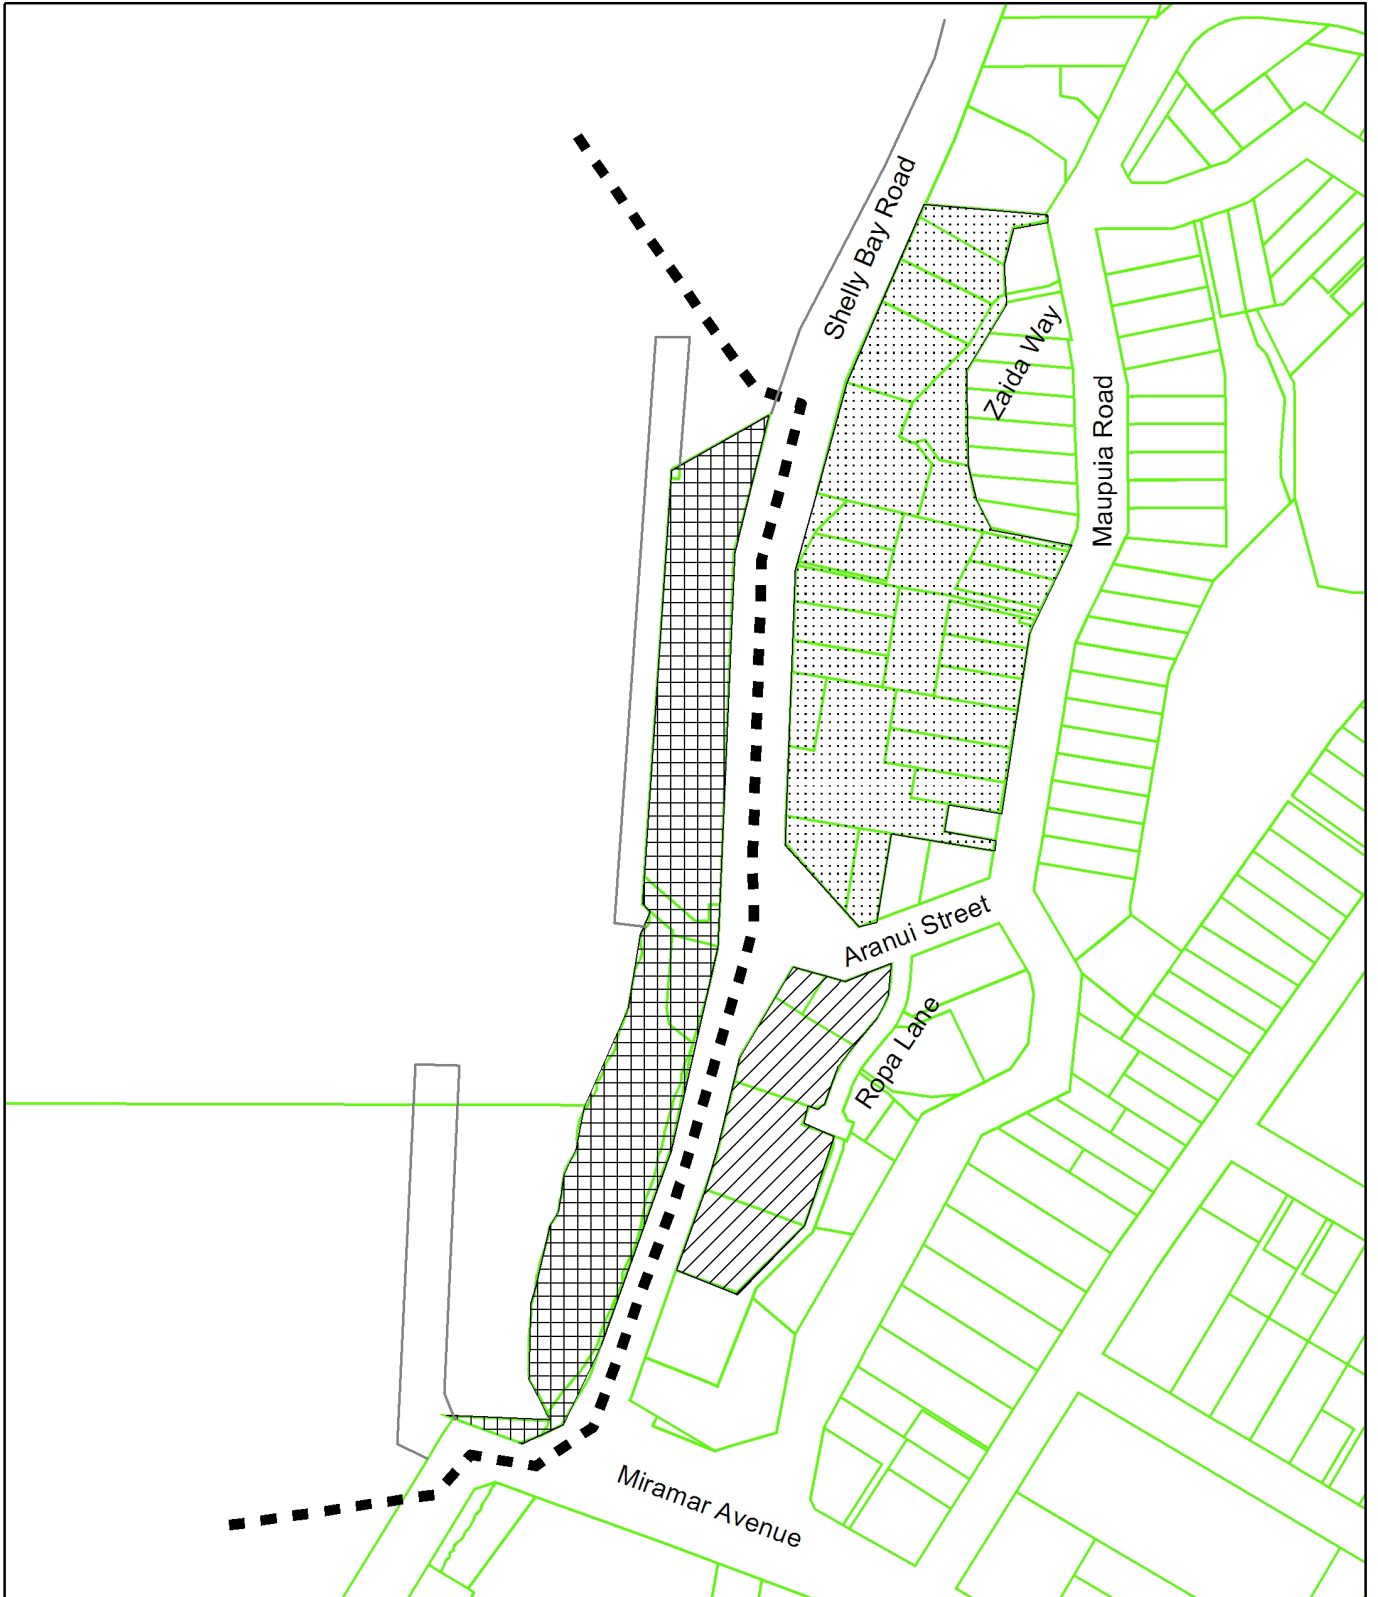

Proposed District Plan Change 49 - Port Noise Emission Levels and Insulation Rules

Map 3 - Miramar Port Area

Legend

■ ■ ■ Port Noise Control Line

Inner Port Noise Affected Area
- Operational Port Area
(Suburban Centre)

Outer Port Noise Affected
Area - Outer Residential

Outer Port Noise
Affected Area -
Suburban Centre