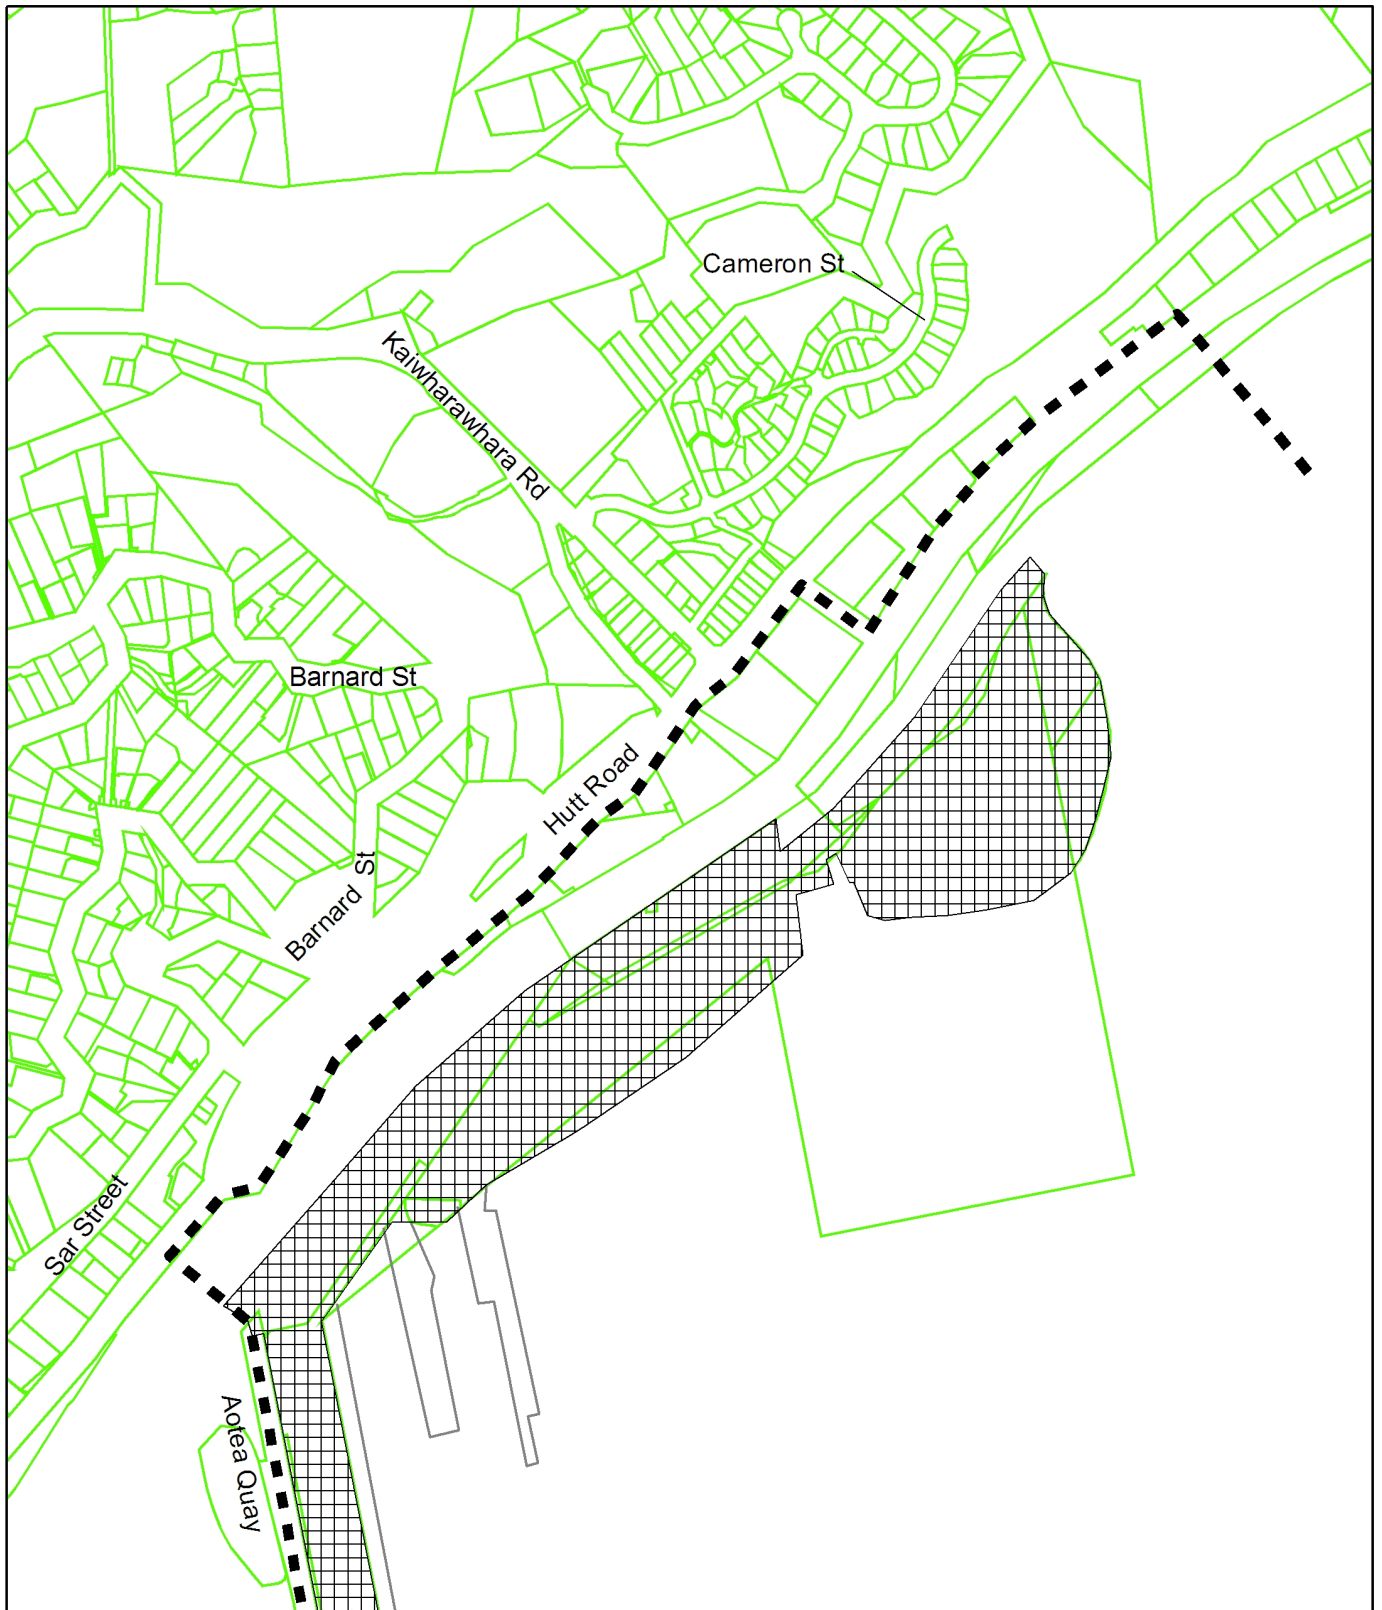

Variation 3 - Port Noise Emission Levels and Insulation Rules

Map 1b - Main Port - Northern Area

Legend

■ ■ ■ Port Noise Control Line

Inner Port Noise Affected Area - Central Area