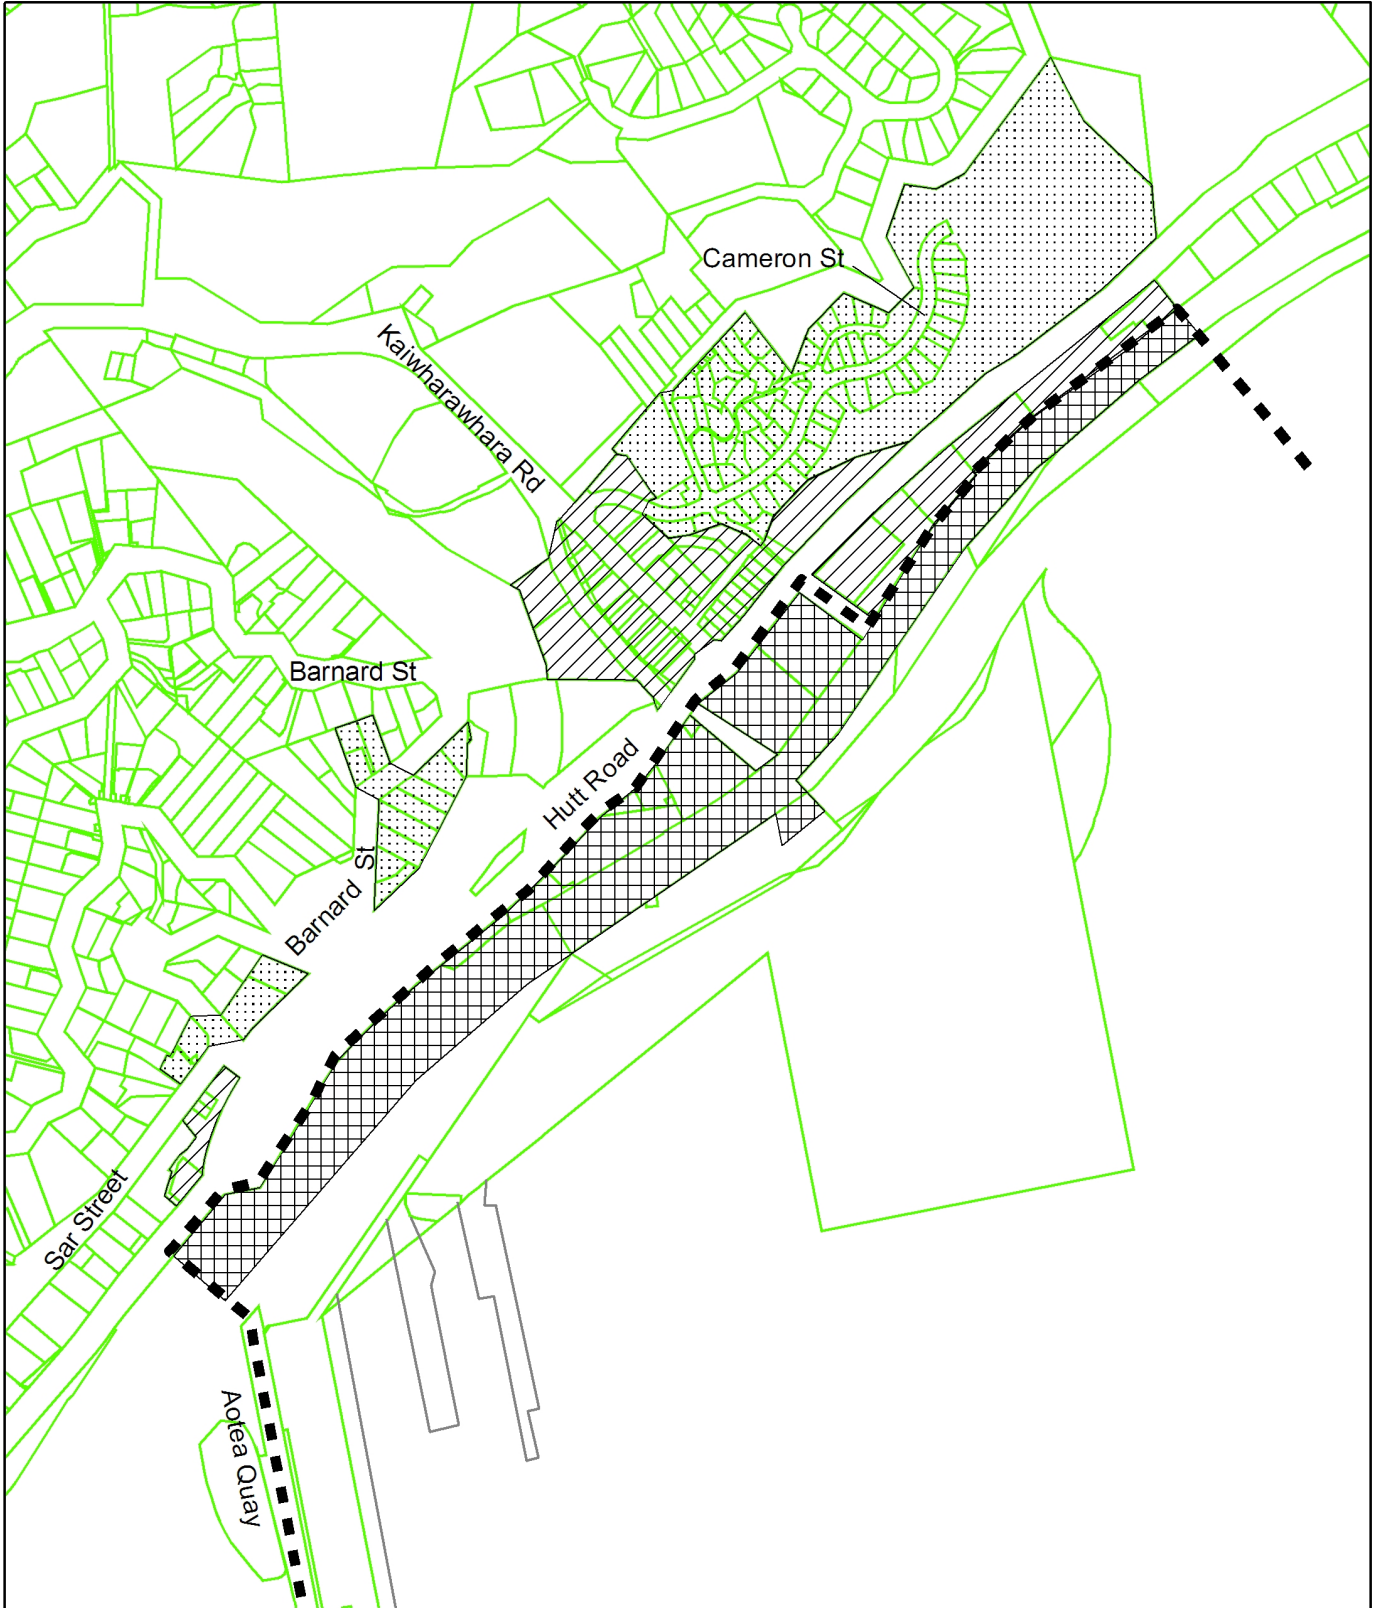

Proposed District Plan Change 49 -
Port Noise Emission Levels and Insulation Rules

Map 1a - Main Port - Northern Area

Legend

Port Noise Control Line

Outer Port Noise Affected
Area - Outer Residential

Inner Port Noise Affected
Area - Suburban Centre

Outer Port Noise Affected
Area - Suburban Centre