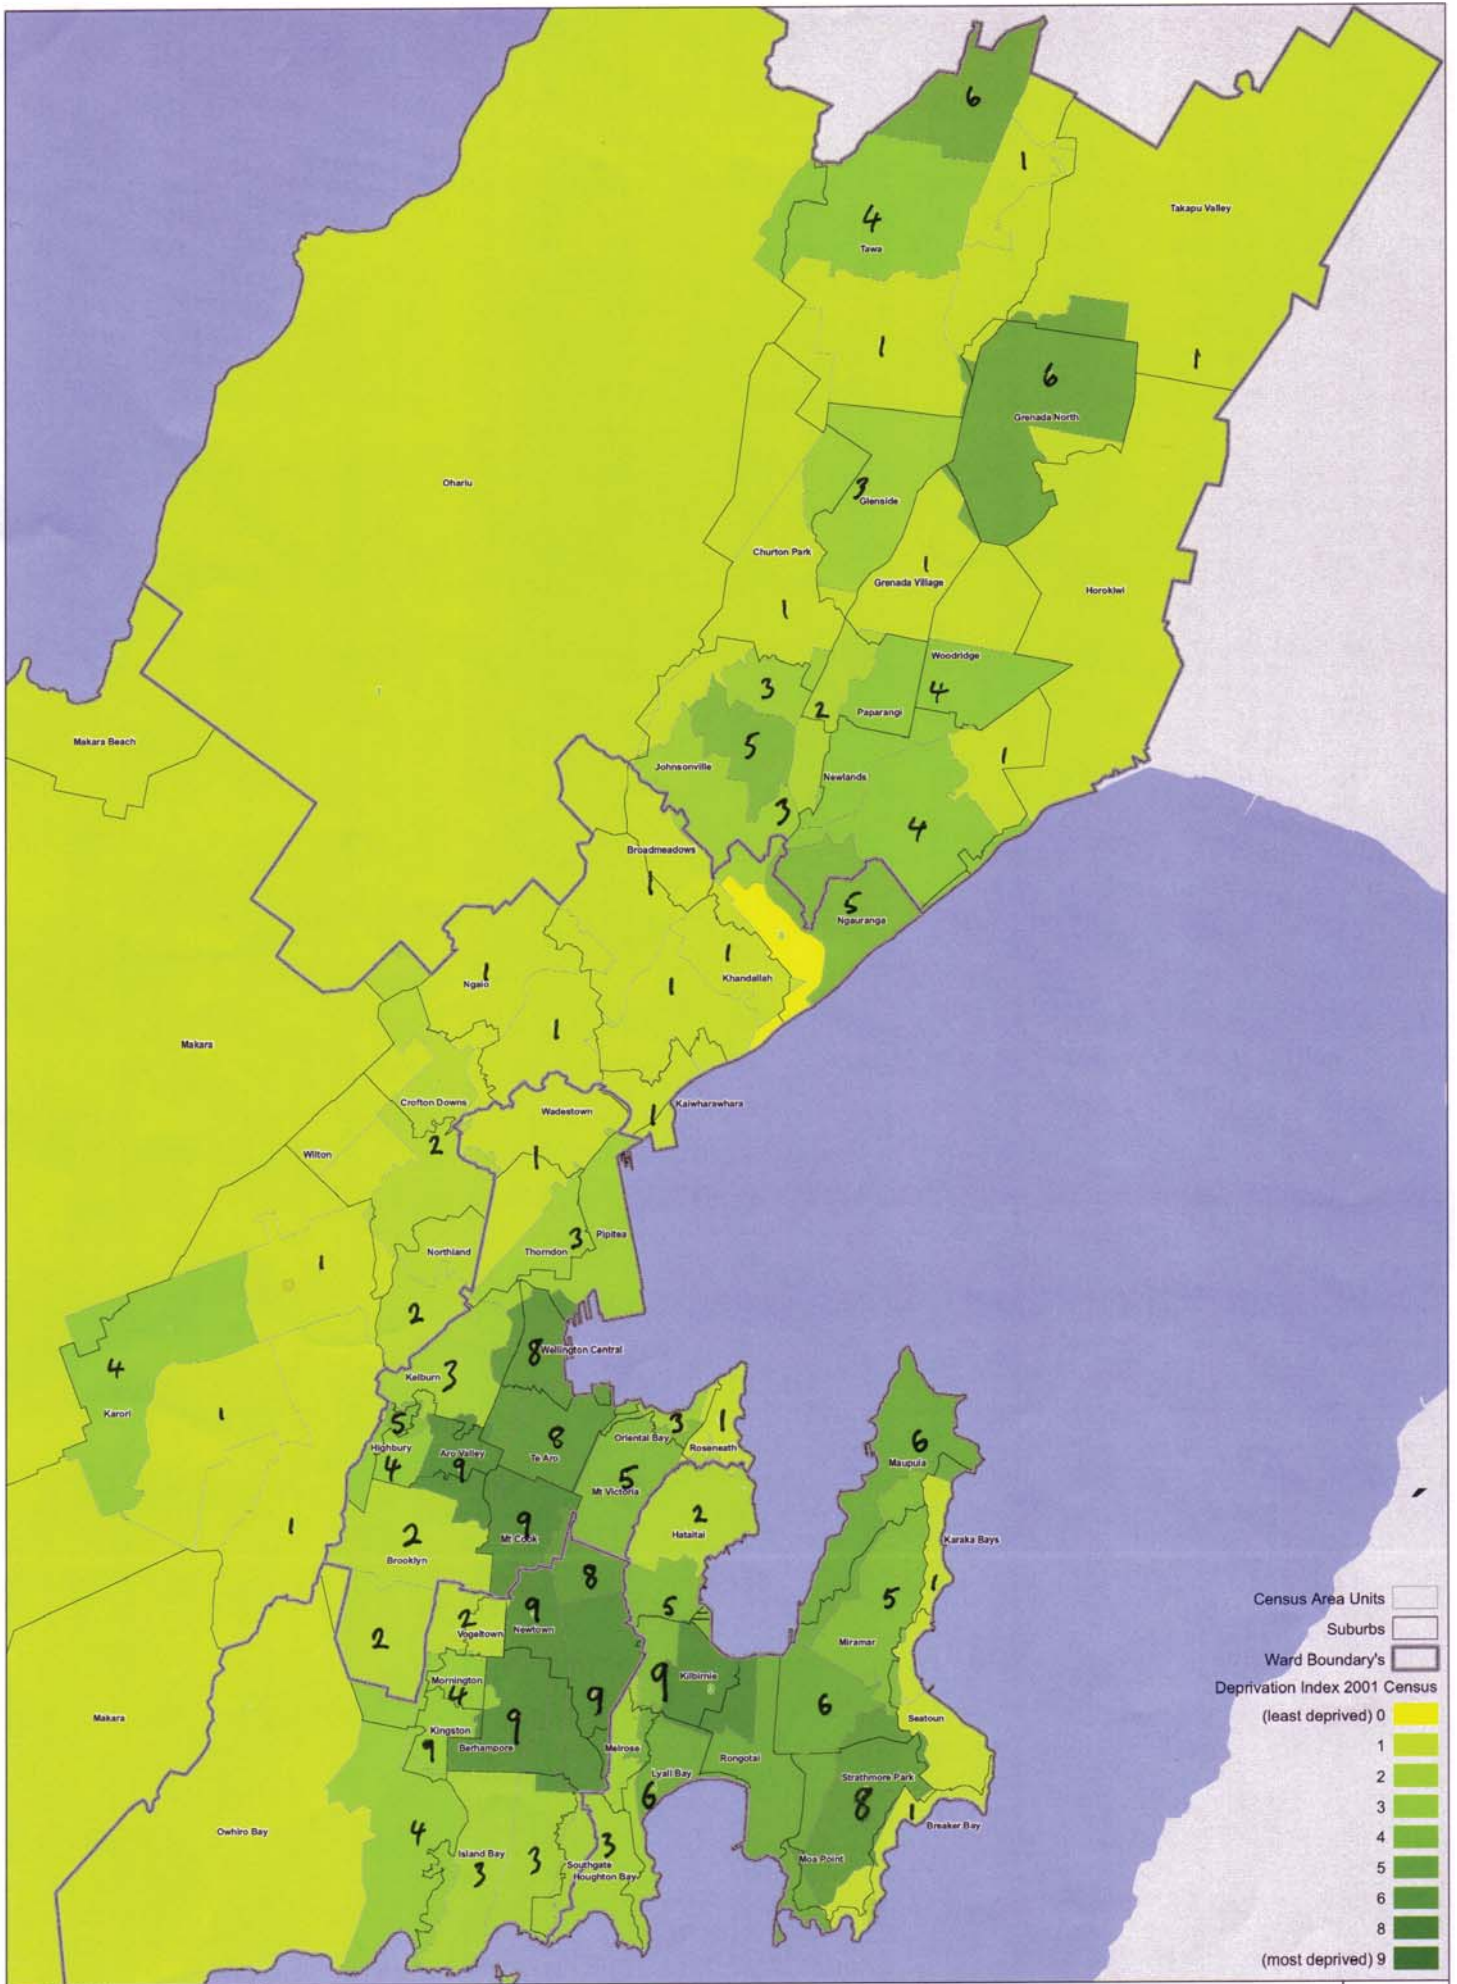

 School Grounds

Open Space Areas and School Grounds

Absolutely
POSITIVELY
Wellington

Deprivation Index

Wellington City Council
 Planning and Development
 2008
 Wellington City Council
 Planning and Development
 2008