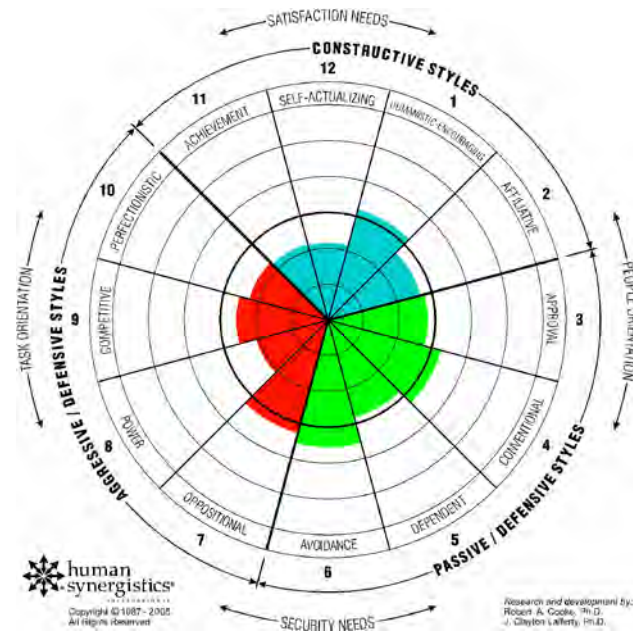

# Wellington City Council 2017

ALL DATA

April 2017

Actual Culture Circumplex; N = 1261

# Wellington City Council OCI – Actual Culture

Test; All Data: 2013; N = 1023

Retest; All Data: 2017; N = 1261

Style	Percentile			Style	Percentile			Style	Percentile		
	Test	Retest	Shift		Test	Retest	Shift		Test	Retest	Shift
Achievement	29	30	1	Approval	47	45	-2	Oppositional	68	57	-11
Self-Actualising	26	29	3	Conventional	63	57	-6	Power	32	27	-5
Humanistic-Encouraging	47	55	8	Dependent	58	46	-12	Competitive	41	39	-2
Affiliative	36	42	6	Avoidance	67	64	-3	Perfectionistic	41	32	-9