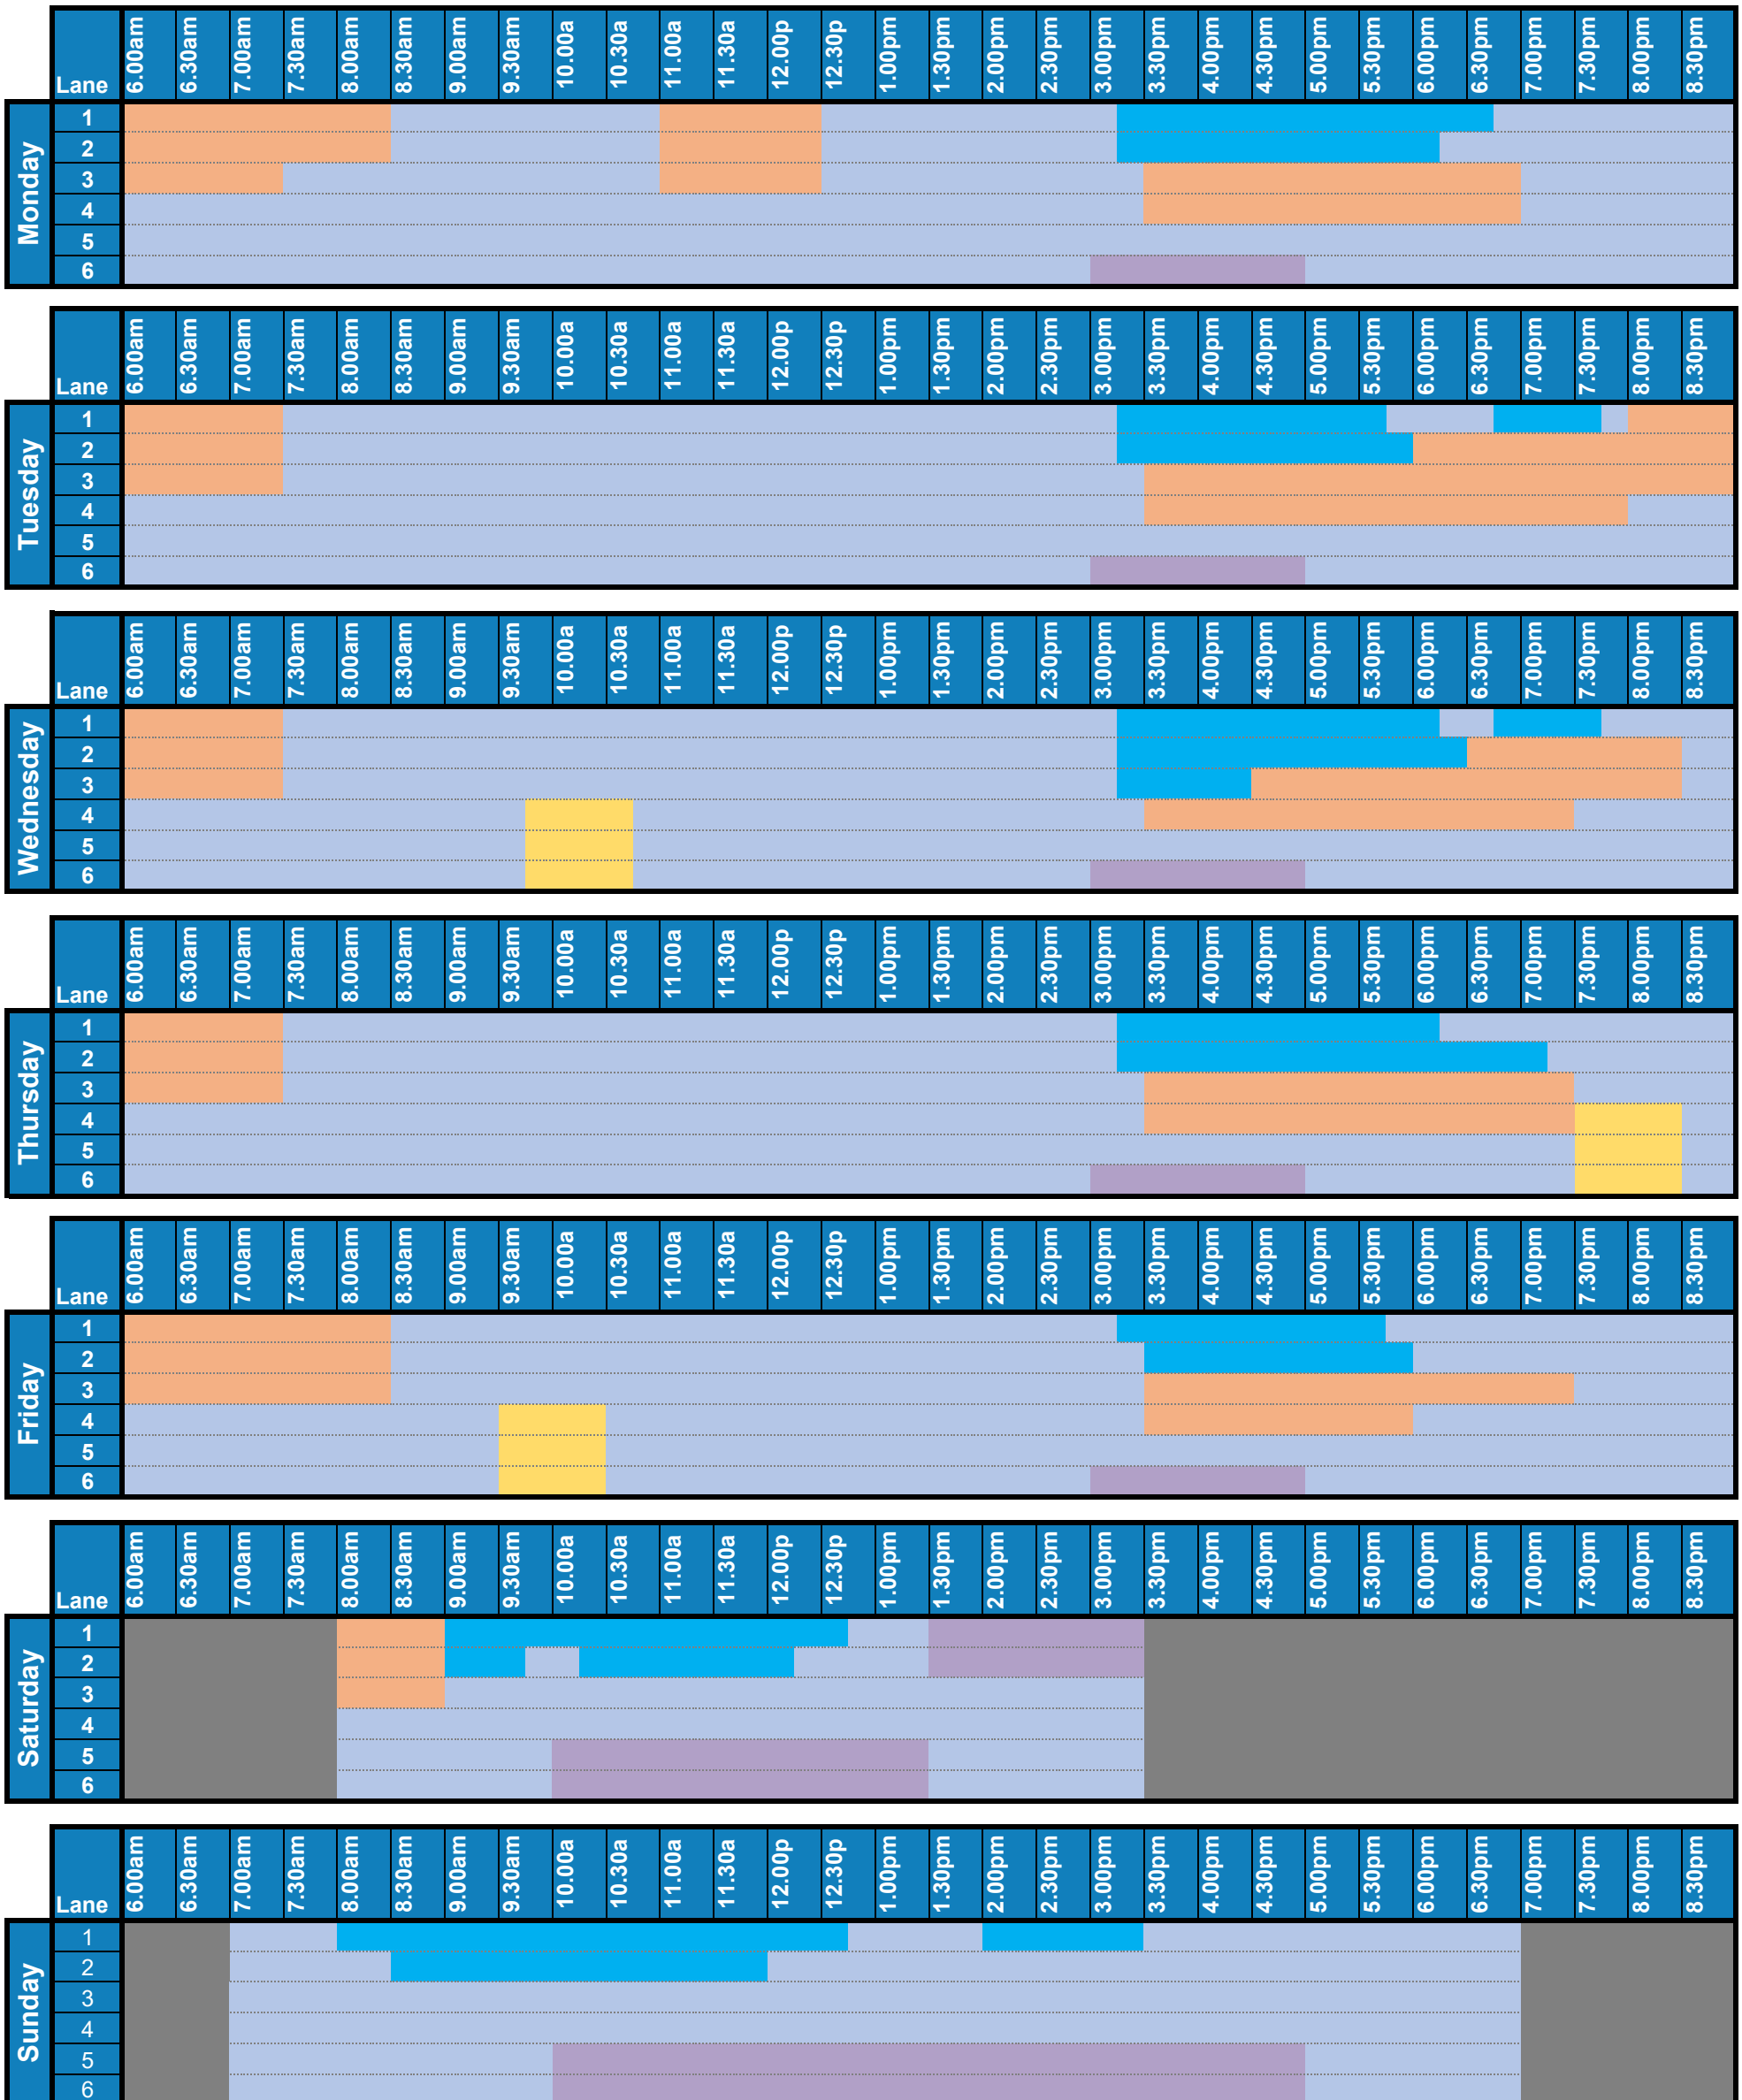

Lane Availability Karori Pool

Week beginning 27 June 2022

Key: ■ Programmes ■ Free Lane Space ■ Club/Group Booking ■ Recreation Space ■ Aquafit

Key: ■ Programmes ■ Free Lane Space ■ Club/Group Booking ■ Recreation Space ■ Aquafit ■ Closed

Due to staffing shortages and the impact of Omicron, we may need to close pools at short notice in addition to any reduced hours indicated above. Please make sure to check our Facebook page before visiting the pools to avoid disappointment. We may at times have to restrict entry during busy periods to ensure safety based on staff numbers.

For more information visit wellington.govt.nz or call 04 499 4444

Lane Availability Karori Pool

Week beginning 4 June 2022

Key: ■ Programmes ■ Free Lane Space ■ Club/Group Booking ■ Recreation Space ■ Aquafit