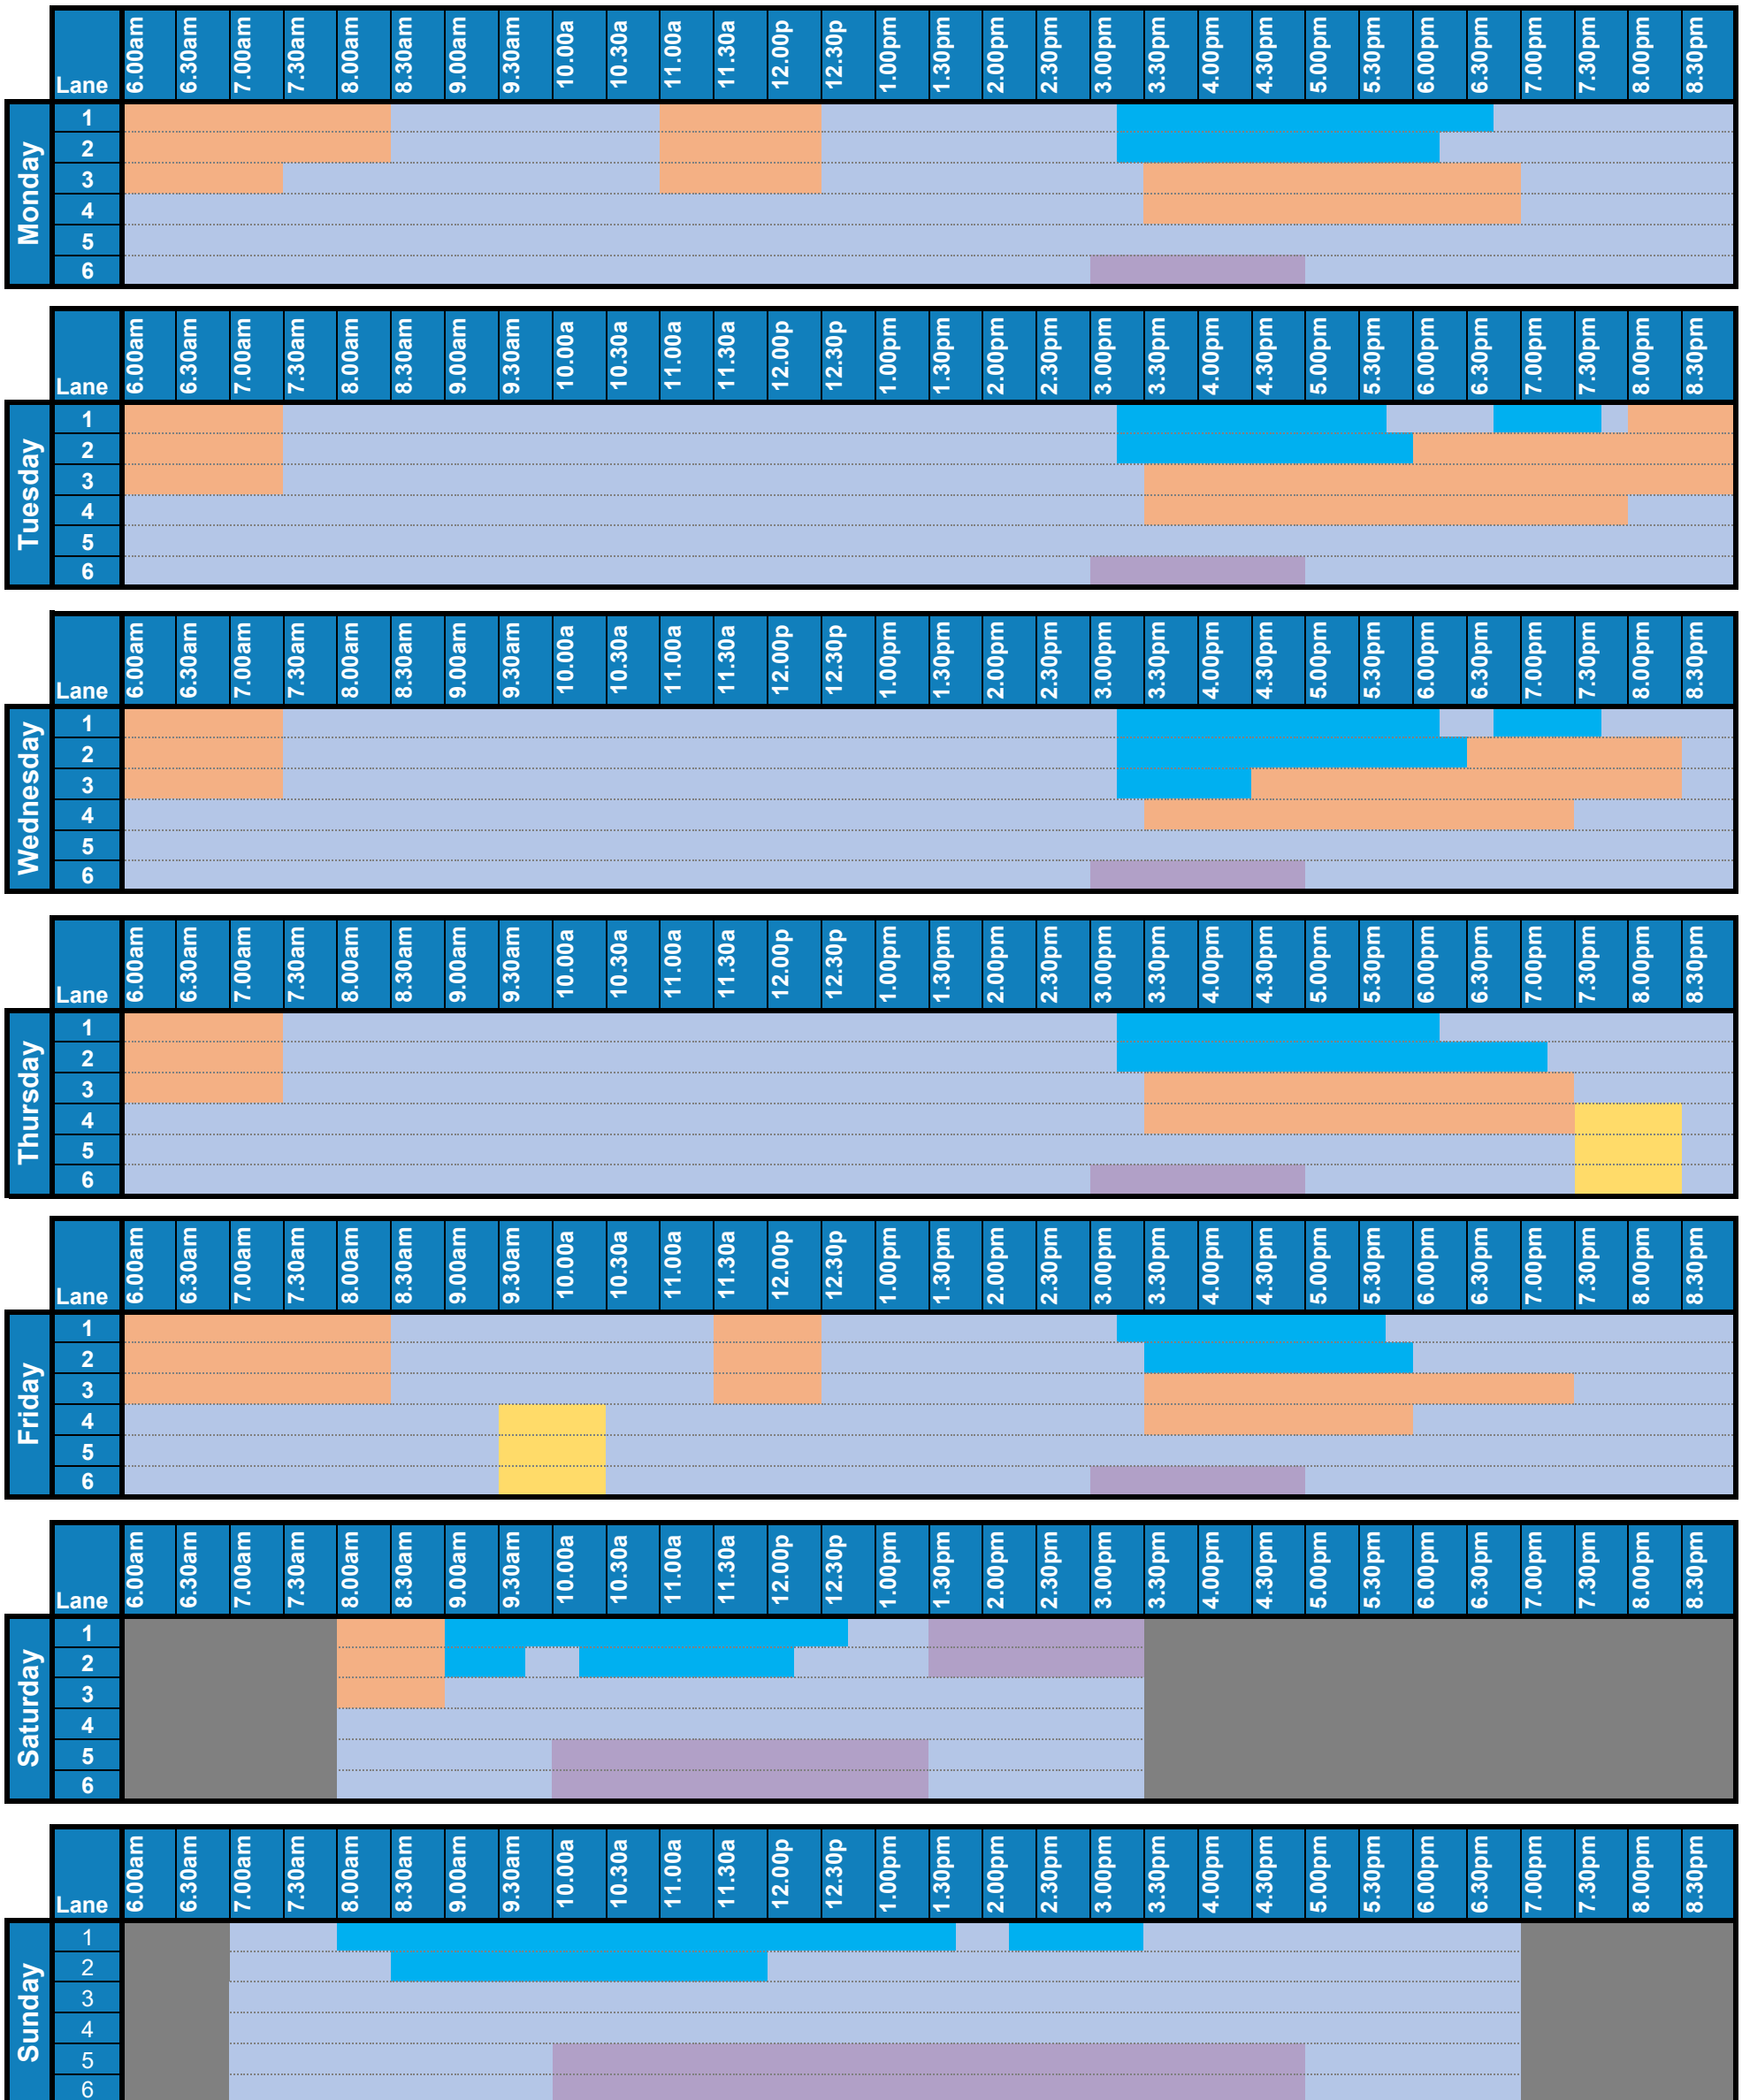

Lane Availability Karori Pool

Week beginning 27 June 2022

Key: ■ Programmes ■ Free Lane Space ■ Club/Group Booking ■ Recreation Space ■ Aquafit

Key: ■ Programmes ■ Free Lane Space ■ Club/Group Booking ■ Recreation Space ■ Aquafit ■ Closed

Due to staffing shortages and the impact of Omicron, we may need to close pools at short notice in addition to any reduced hours indicated above. Please make sure to check our Facebook page before visiting the pools to avoid disappointment. We may at times have to restrict entry during busy periods to ensure safety based on staff numbers.

For more information visit wellington.govt.nz or call 04 499 4444

Lane Availability Karori Pool

Week beginning 4 June 2022

Key: ■ Programmes ■ Free Lane Space ■ Club/Group Booking ■ Recreation Space ■ Aquafit