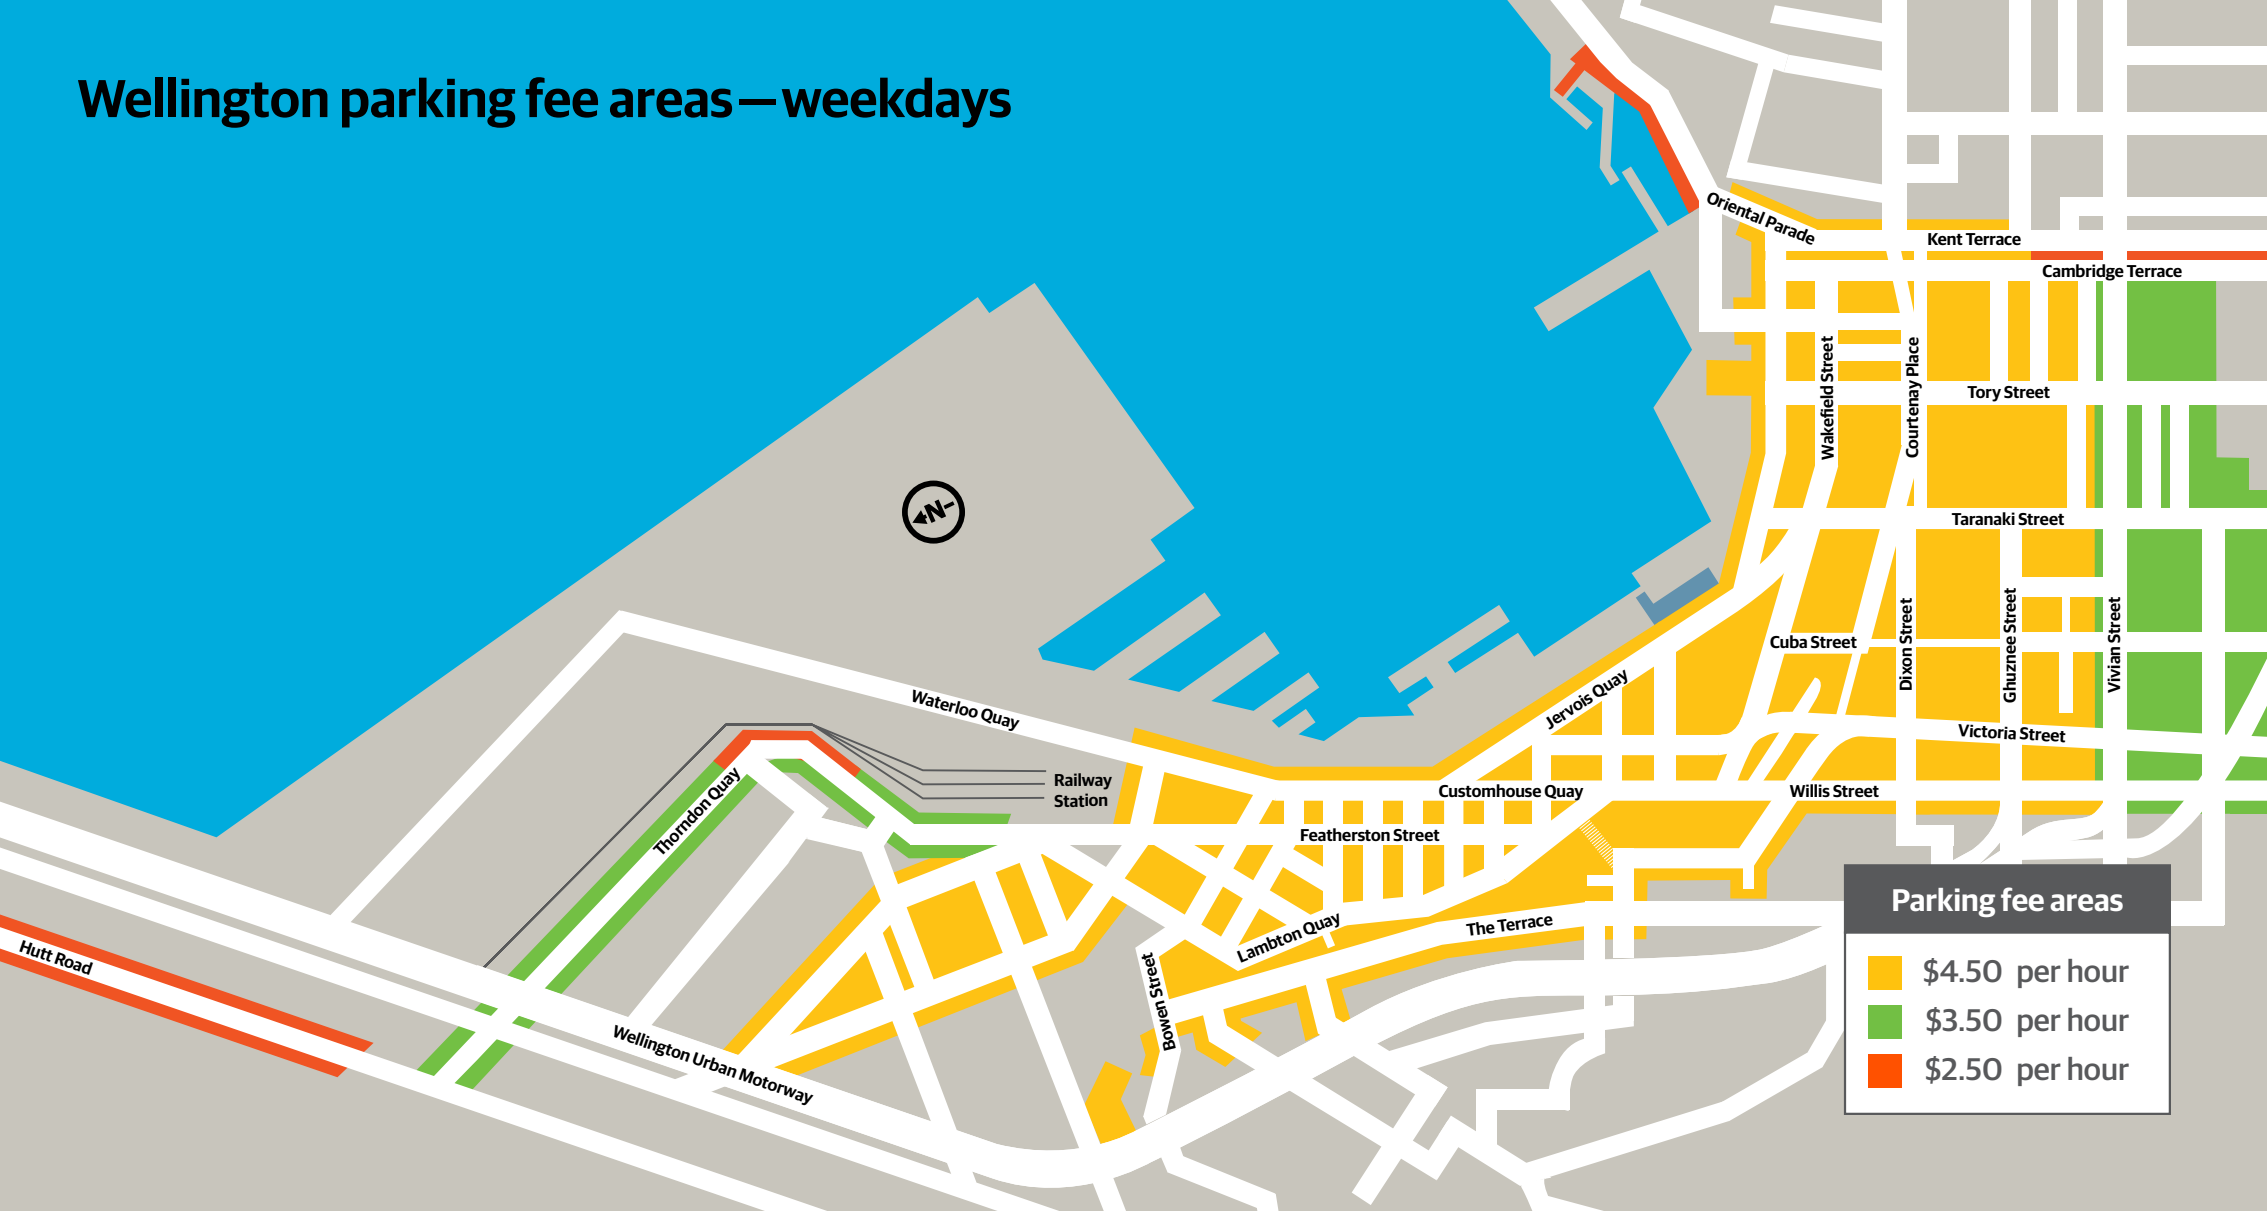

# Wellington parking fee areas – weekdays

**Parking fee areas**

- \$4.50 per hour
- \$3.50 per hour
- \$2.50 per hour