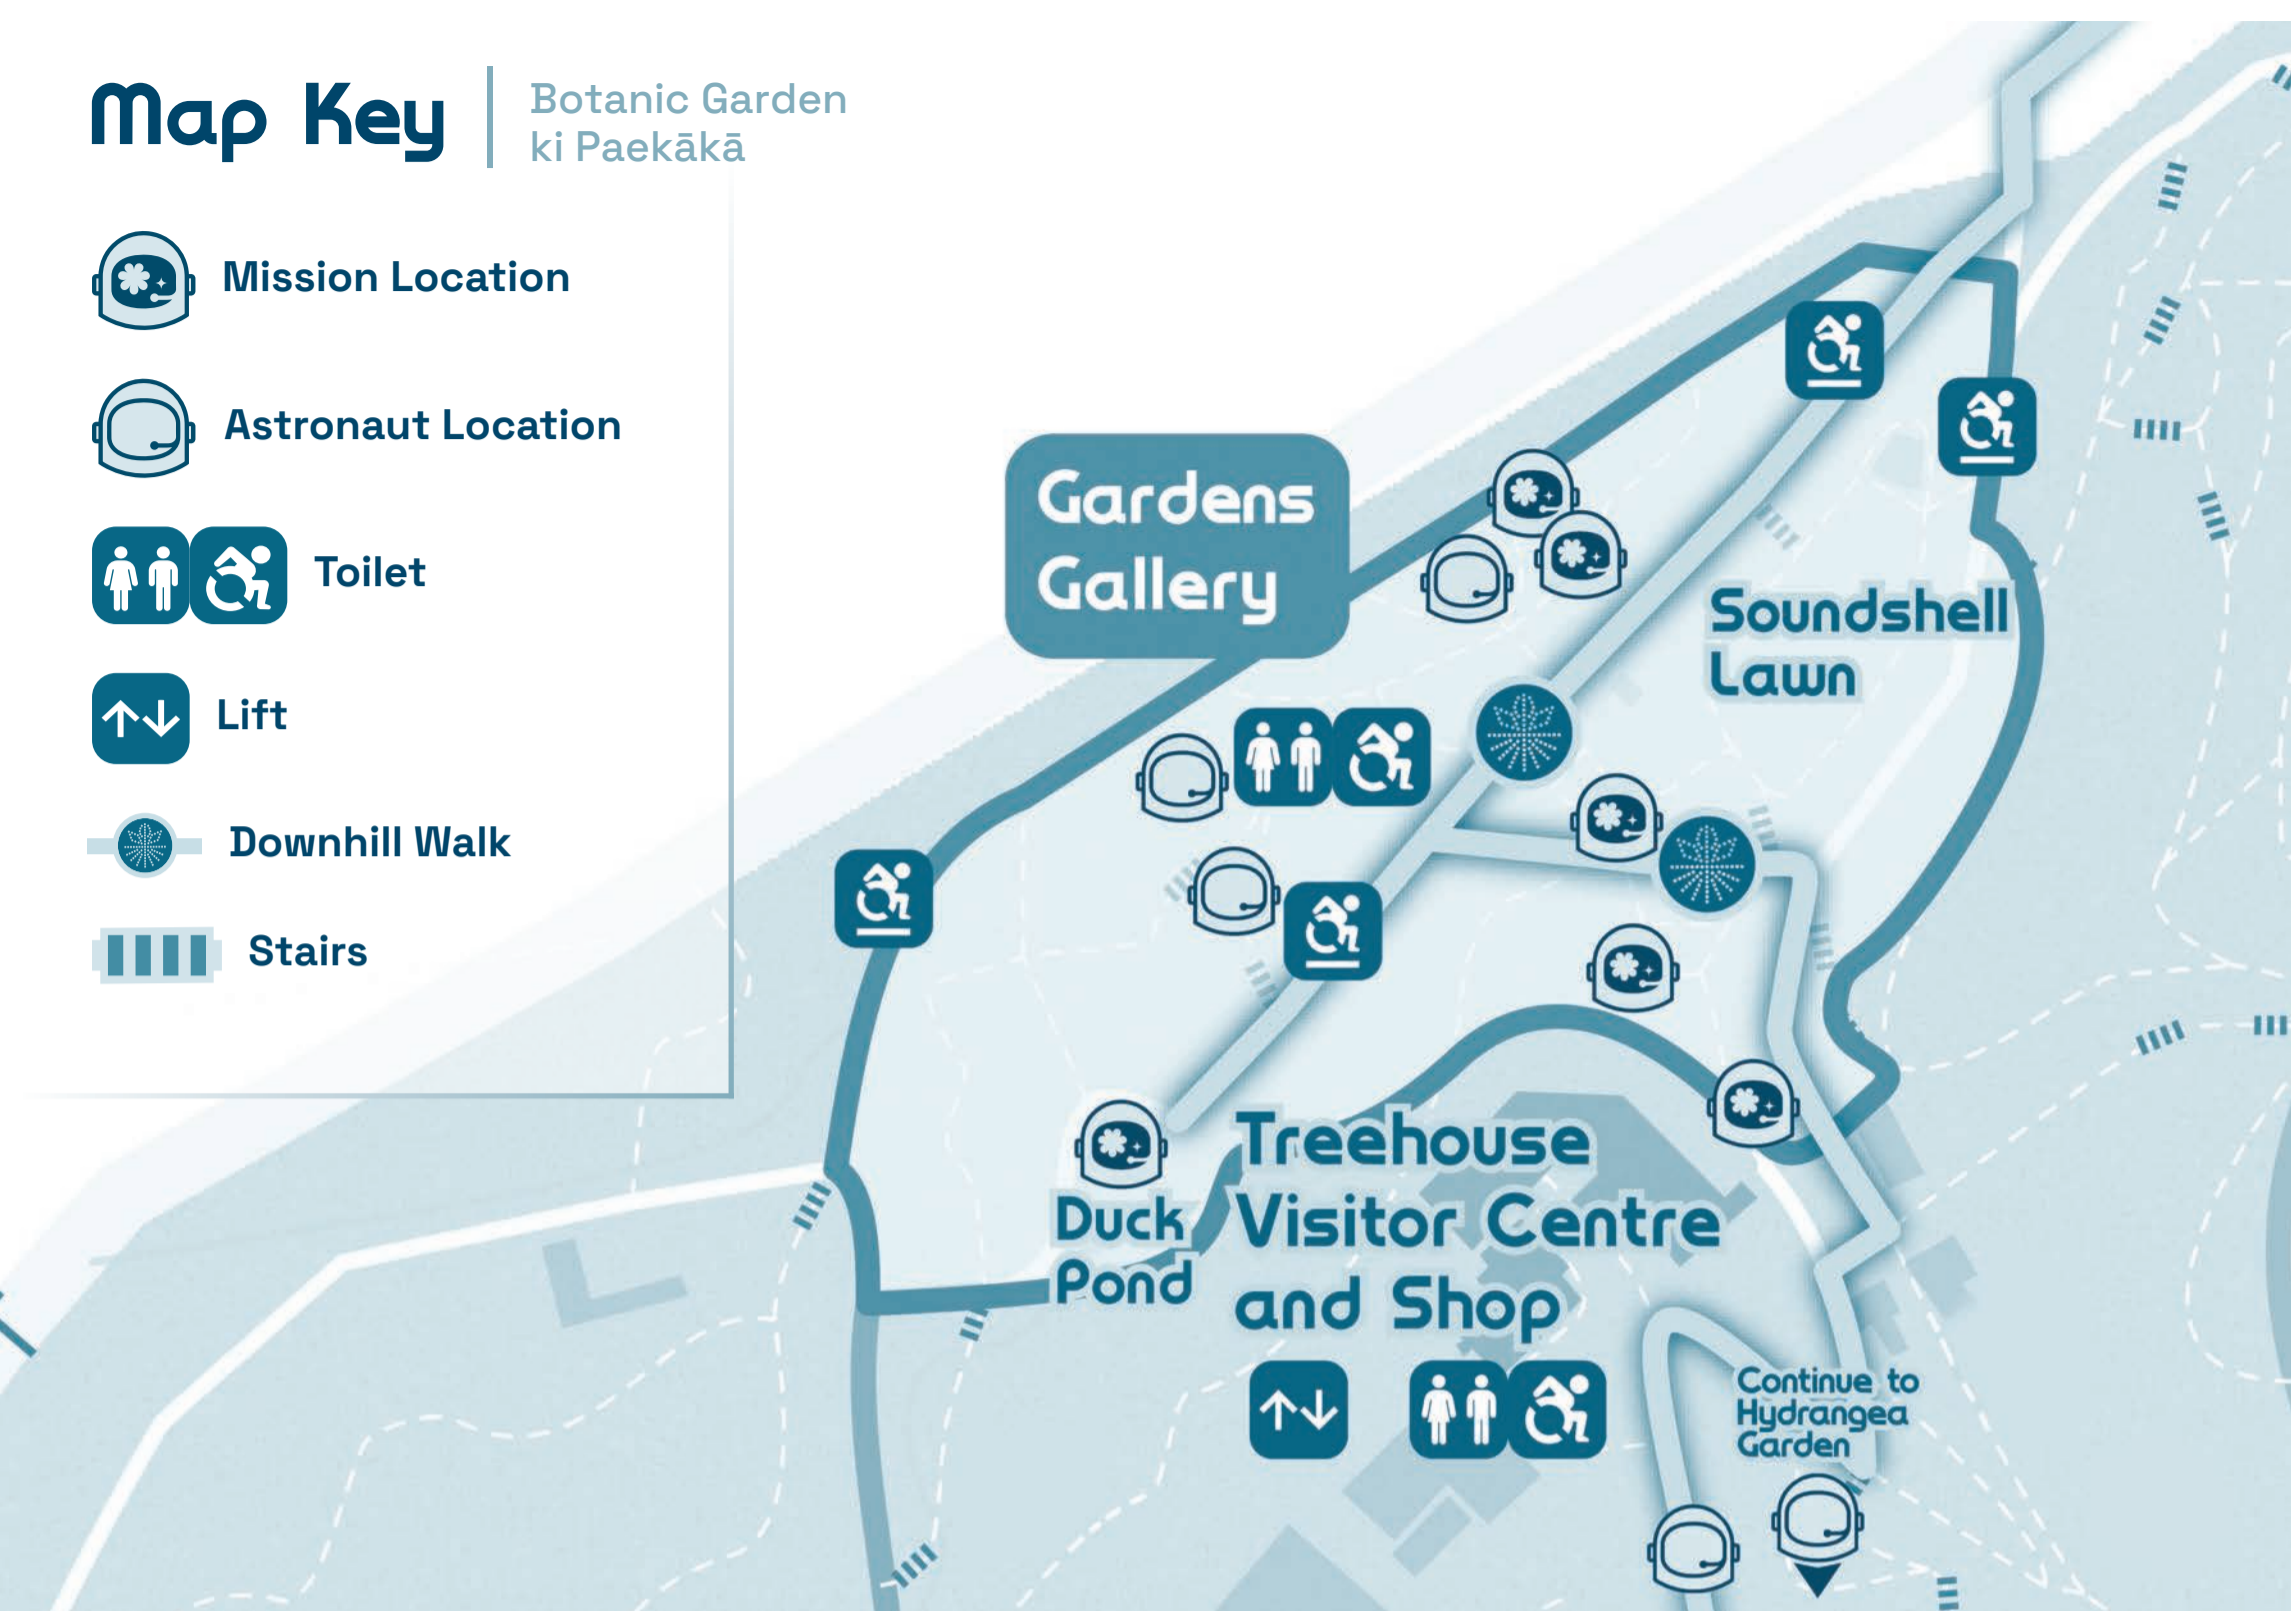

Map Key

Botanic Garden
ki Paekākā

Mission Location

Astronaut Location

Toilet

Lift

Downhill Walk

Stairs

MISSION BRIEF

FROM T.R.E.E. HEADQUARTERS

Explorer Ayla is on a mission to explore the strange fauna and flora of the planet earth.

Can you help her learn about the animals and plants of the Botanic Garden ki Paekākā?

END TRANSMISSION

COMMUNICATION DROP

UPON COMPLETION OF MISSION

Remember to drop off your Mission Report at one of Explorer Ayla's Communication Drops to go in the draw to win one of 3 prize hampers.

Located at the Treehouse and Space Place.

Absolutely Positively
Wellington City Council
Me Heke Ki Pōneke

Space Place
At Carter Observatory

Tilia Tree

T.R.E.E. MISSION LOG I.D. TLTR

The plants of this planet are very interesting and different from planet Ena. The leaf absorbs sunlight through a process called photosynthesis.