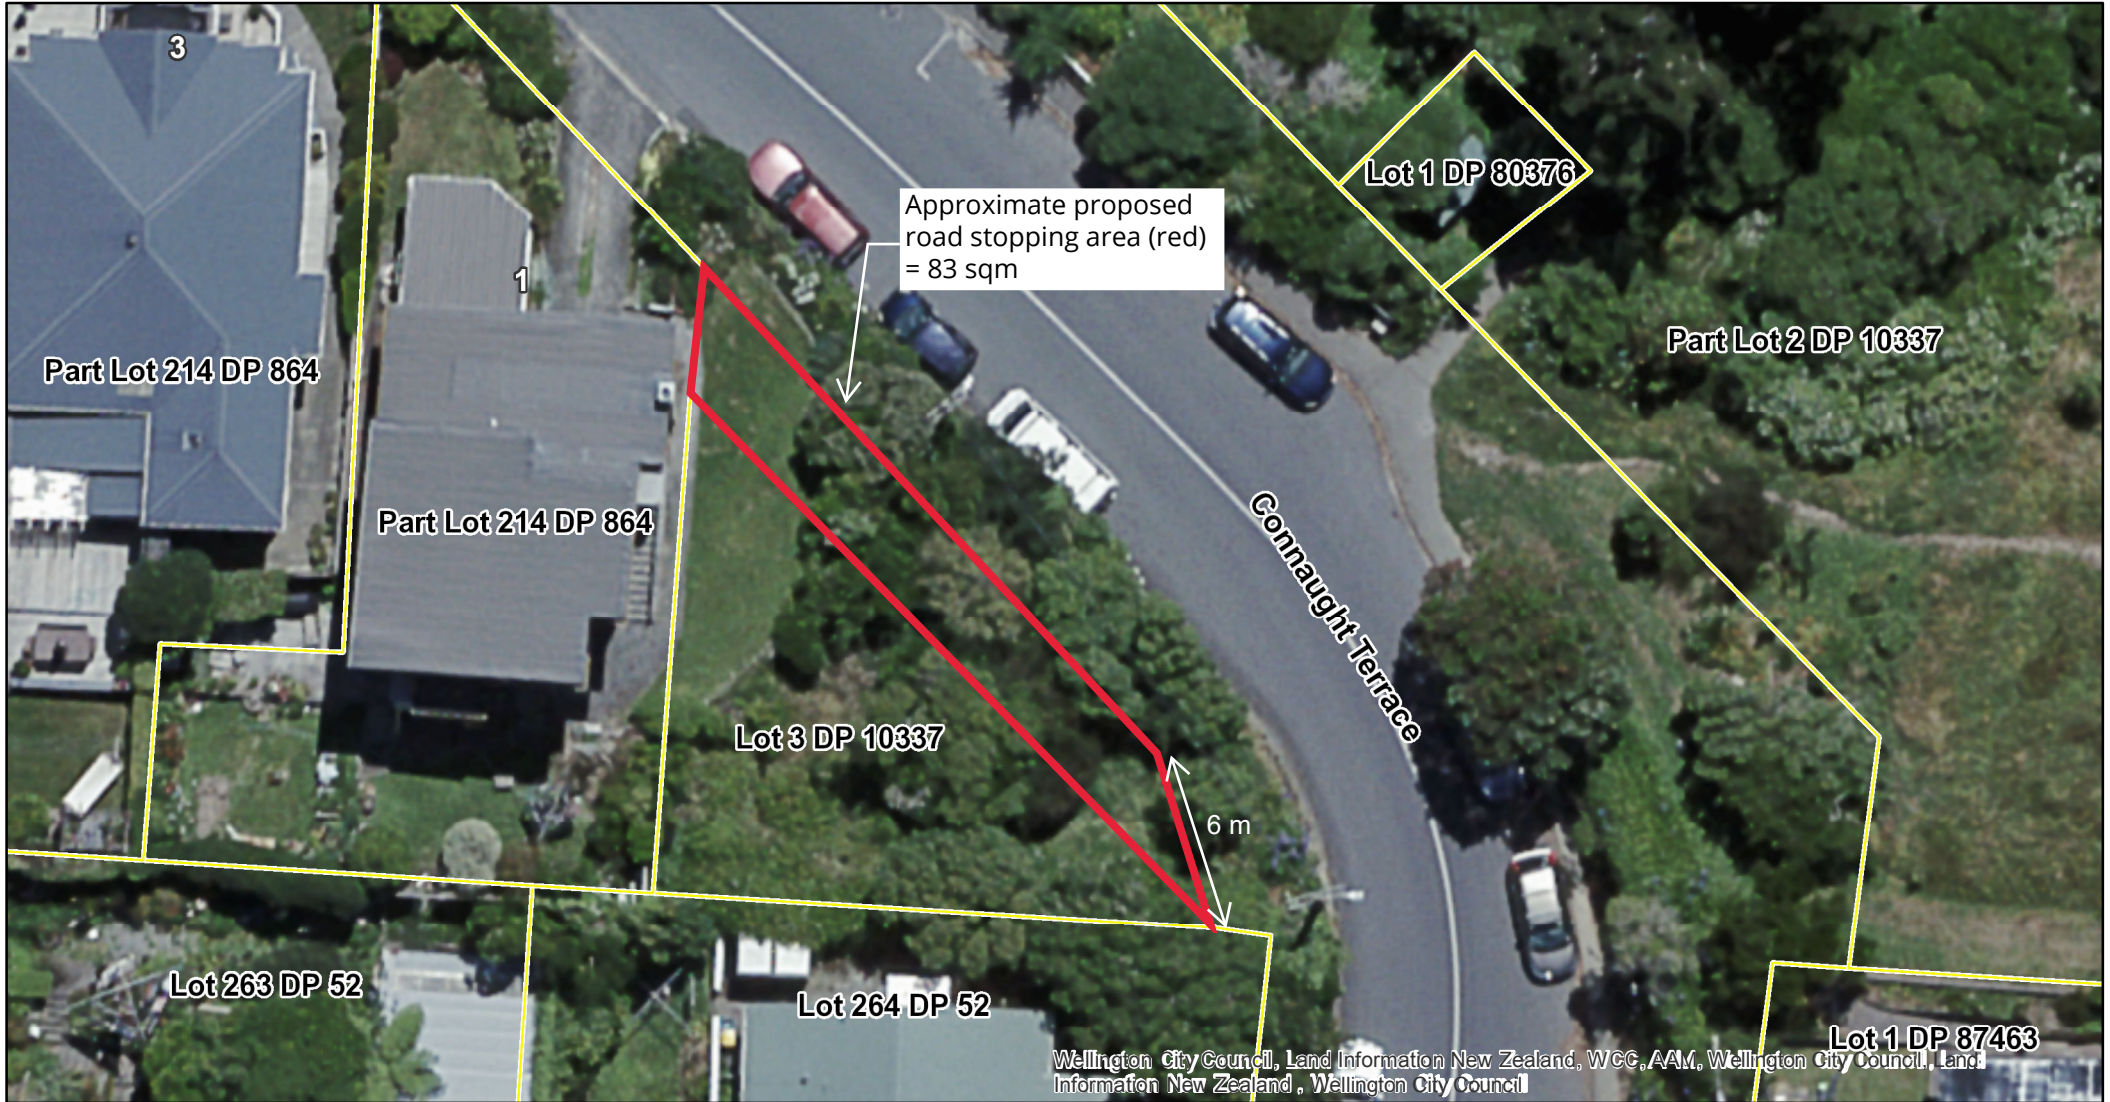

Local Maps Print

October 16, 2023

Disclaimer:
The use of any land or property information in OneMap is entirely at the user's own risk and discretion. Wellington City Council does not give any warranty that any information contained is accurate or complete. The Council does not accept any responsibility or liability for any action taken, or omission made, in reliance on information obtained from OneMap.

Data Statement:
Property boundaries, 20m Contours, road names, rail line, address & title points sourced from Land Information NZ. Assets, contours, water and drainage information shown is approximate and must not be used for detailed engineering design. Other data has been compiled from a variety of sources and its accuracy may vary, but is generally +/- 1m. Crown Copyright reserved.

Property Boundaries Accuracy:
+/-1m in urban areas
+/-30m in rural areas

Data Source:
Census data - Statistics NZ.
Postcodes - NZ Post.

Absolutely Positively
Wellington City Council
Me Heke Ki Pōneke