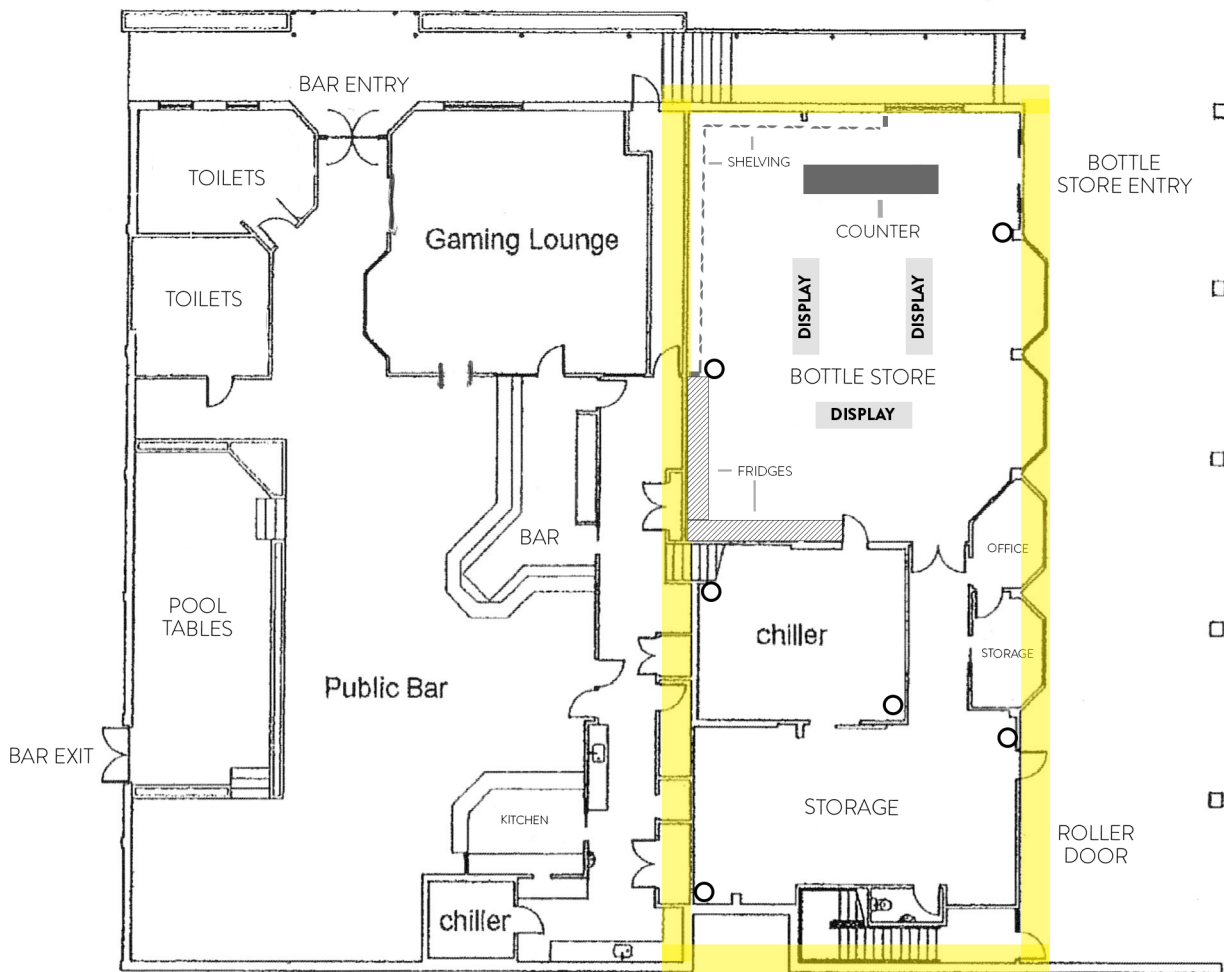

# FLOOR PLAN FOR BIG BARREL NEWTOWN

 -LICENSED AREA AS SUPERVISED

 -SECURITY CAMERAS

**Wellington City Council**  
**Received: 21/04/2023**