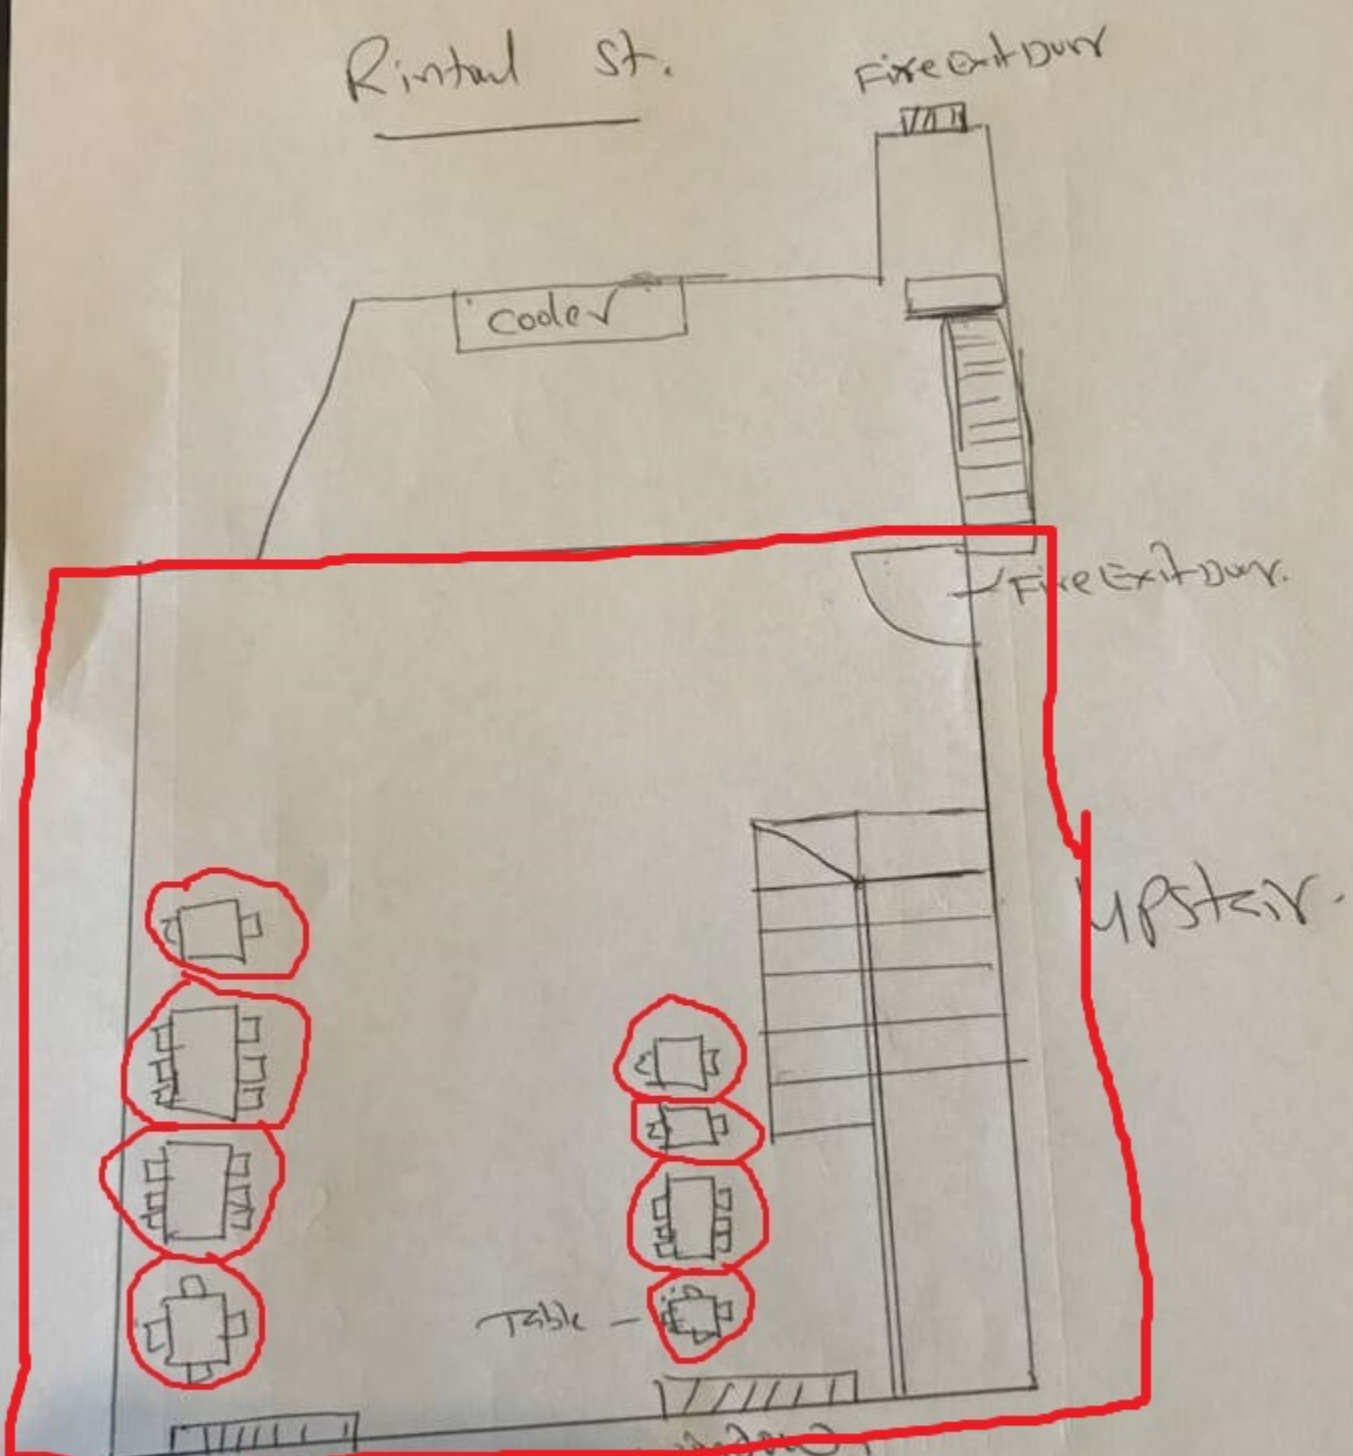

Planet Spice Indian Restaurant

Rintoul St.

Fire exit door

Cooler

Fire Exit door

Upstair

Table

Window

4.70m

128 Riddiford St

Wellington City Council Received:
22/02/2023

Rintoul St.

Fire Exit Door

Kitchen

~~Fire Exit Door~~

Beer fridge

counter

Down stairs

4.5

Fire Exit Door

Main entrance

4.70 m.

Window

Table

Table

128 - Riddiford St