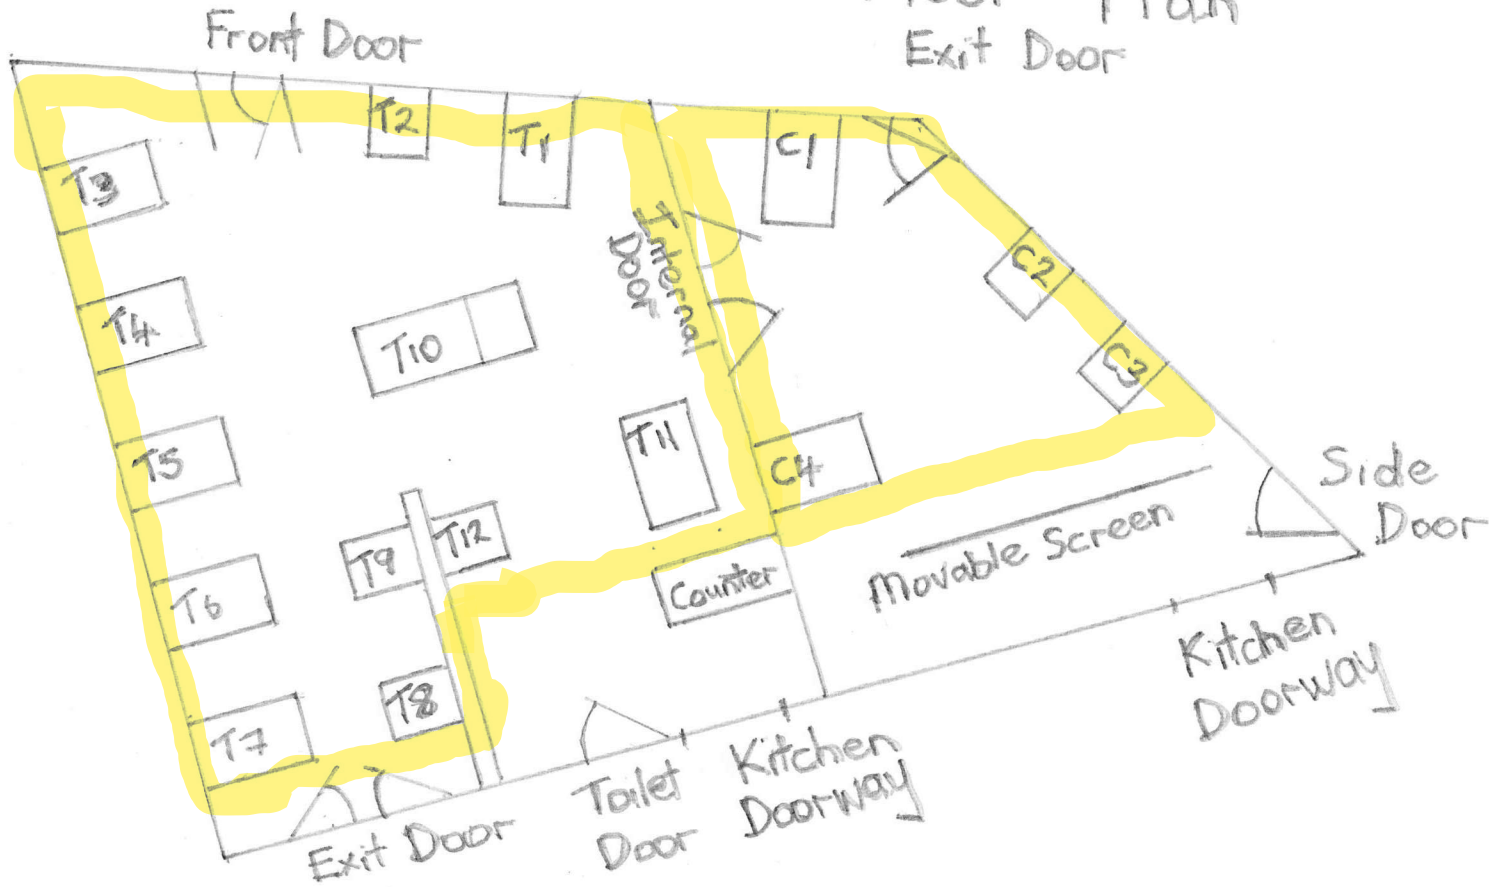

THAI COUNTRY CAFE Scale Floor Plan Exit Door

Application Accepted
Date: 17/01/2023

Scale 1:100 (1 cm = 1 m)

Small tables 0.75 x 0.9m

Big tables 1.50 x 0.9m

Encloses areas where alcohol is consumed