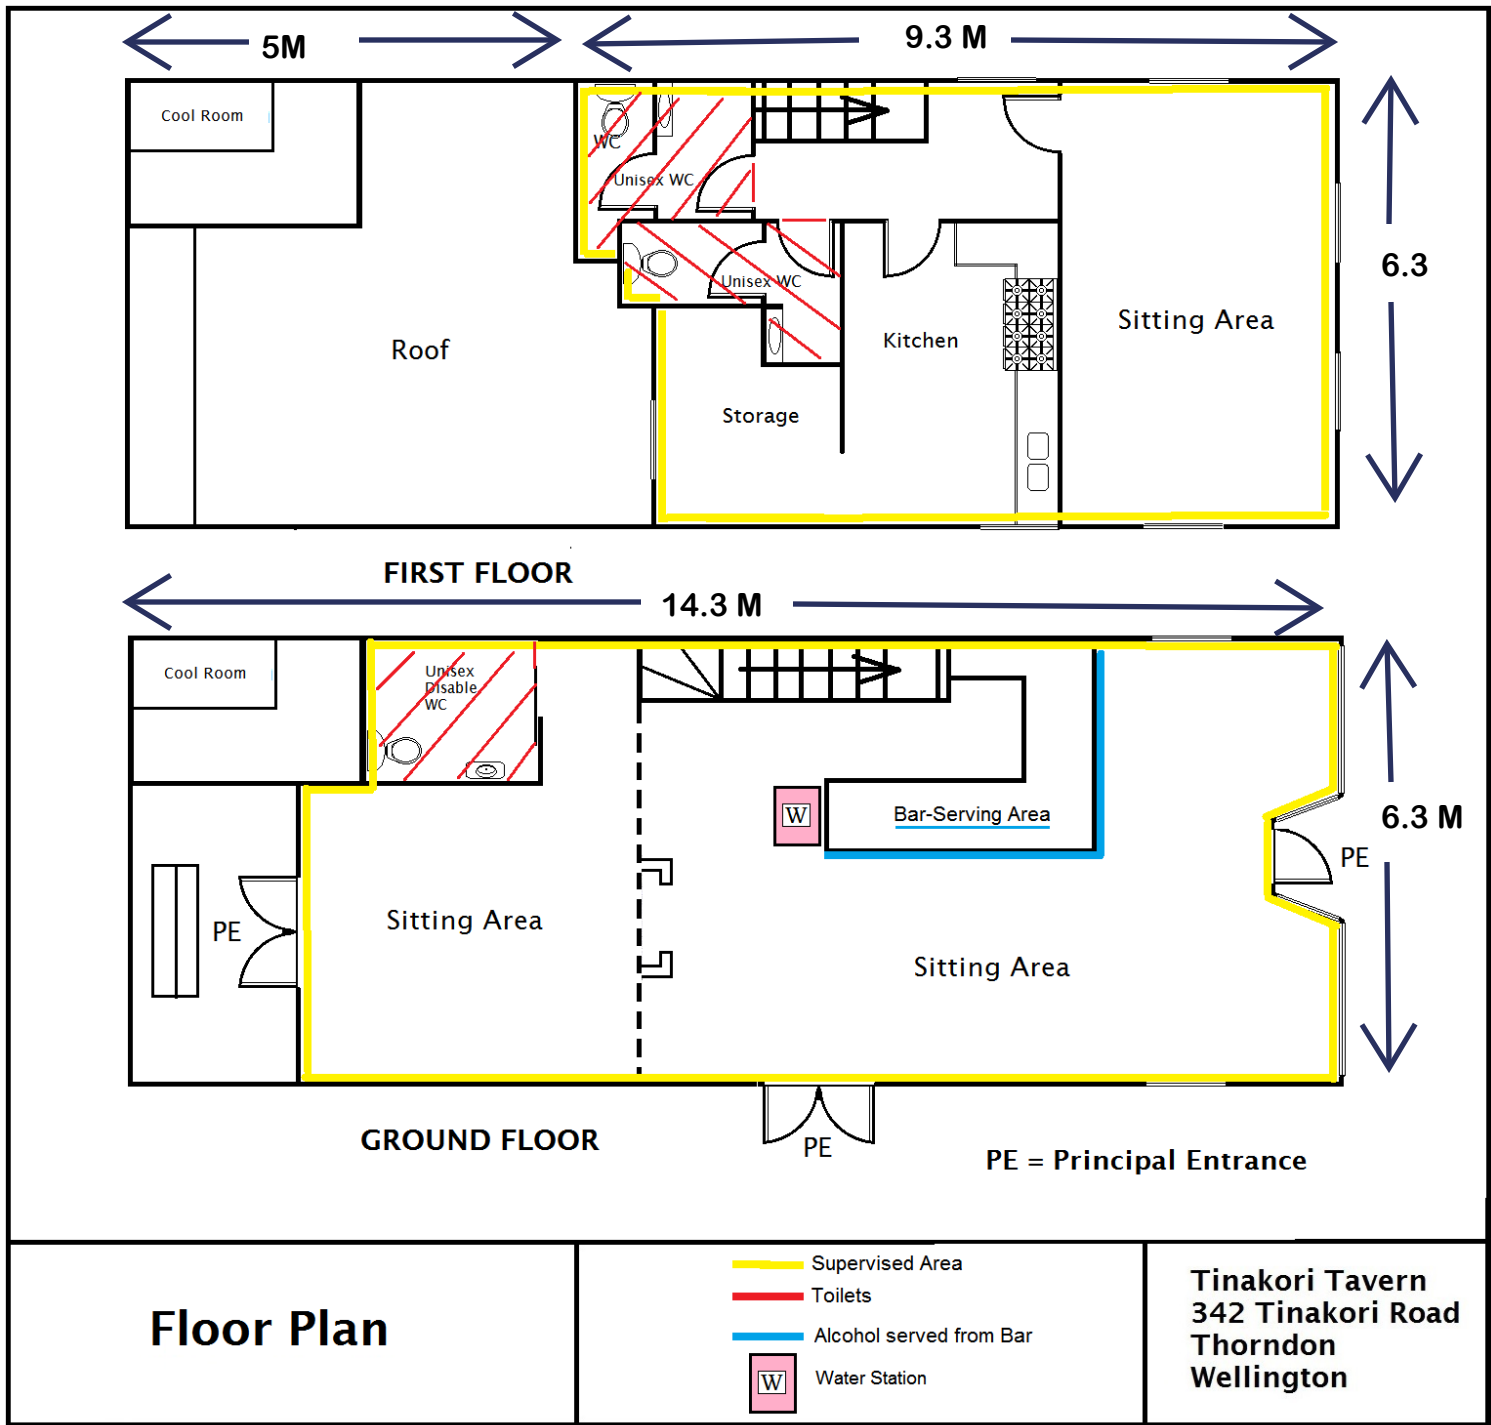

Wellington City Council Received:
13/02/2023

Wellington City Council
Received:
13/02/2023

Scale 1:1

FIRST FLOOR

GROUND FLOOR

PE = Principal Entrance

Interior Seating Plan

Tinakori Tavern
342 Tinakori Road
Thorndon
Wellington

TINAKORI ROAD

Wellington City Council Received:
13/02/2023

Outside Seating 
Outside Tables and Leaners 

Outside Seating Plan

Tinakori Tavern
342 Tinakori Road
Thorndon
Wellington