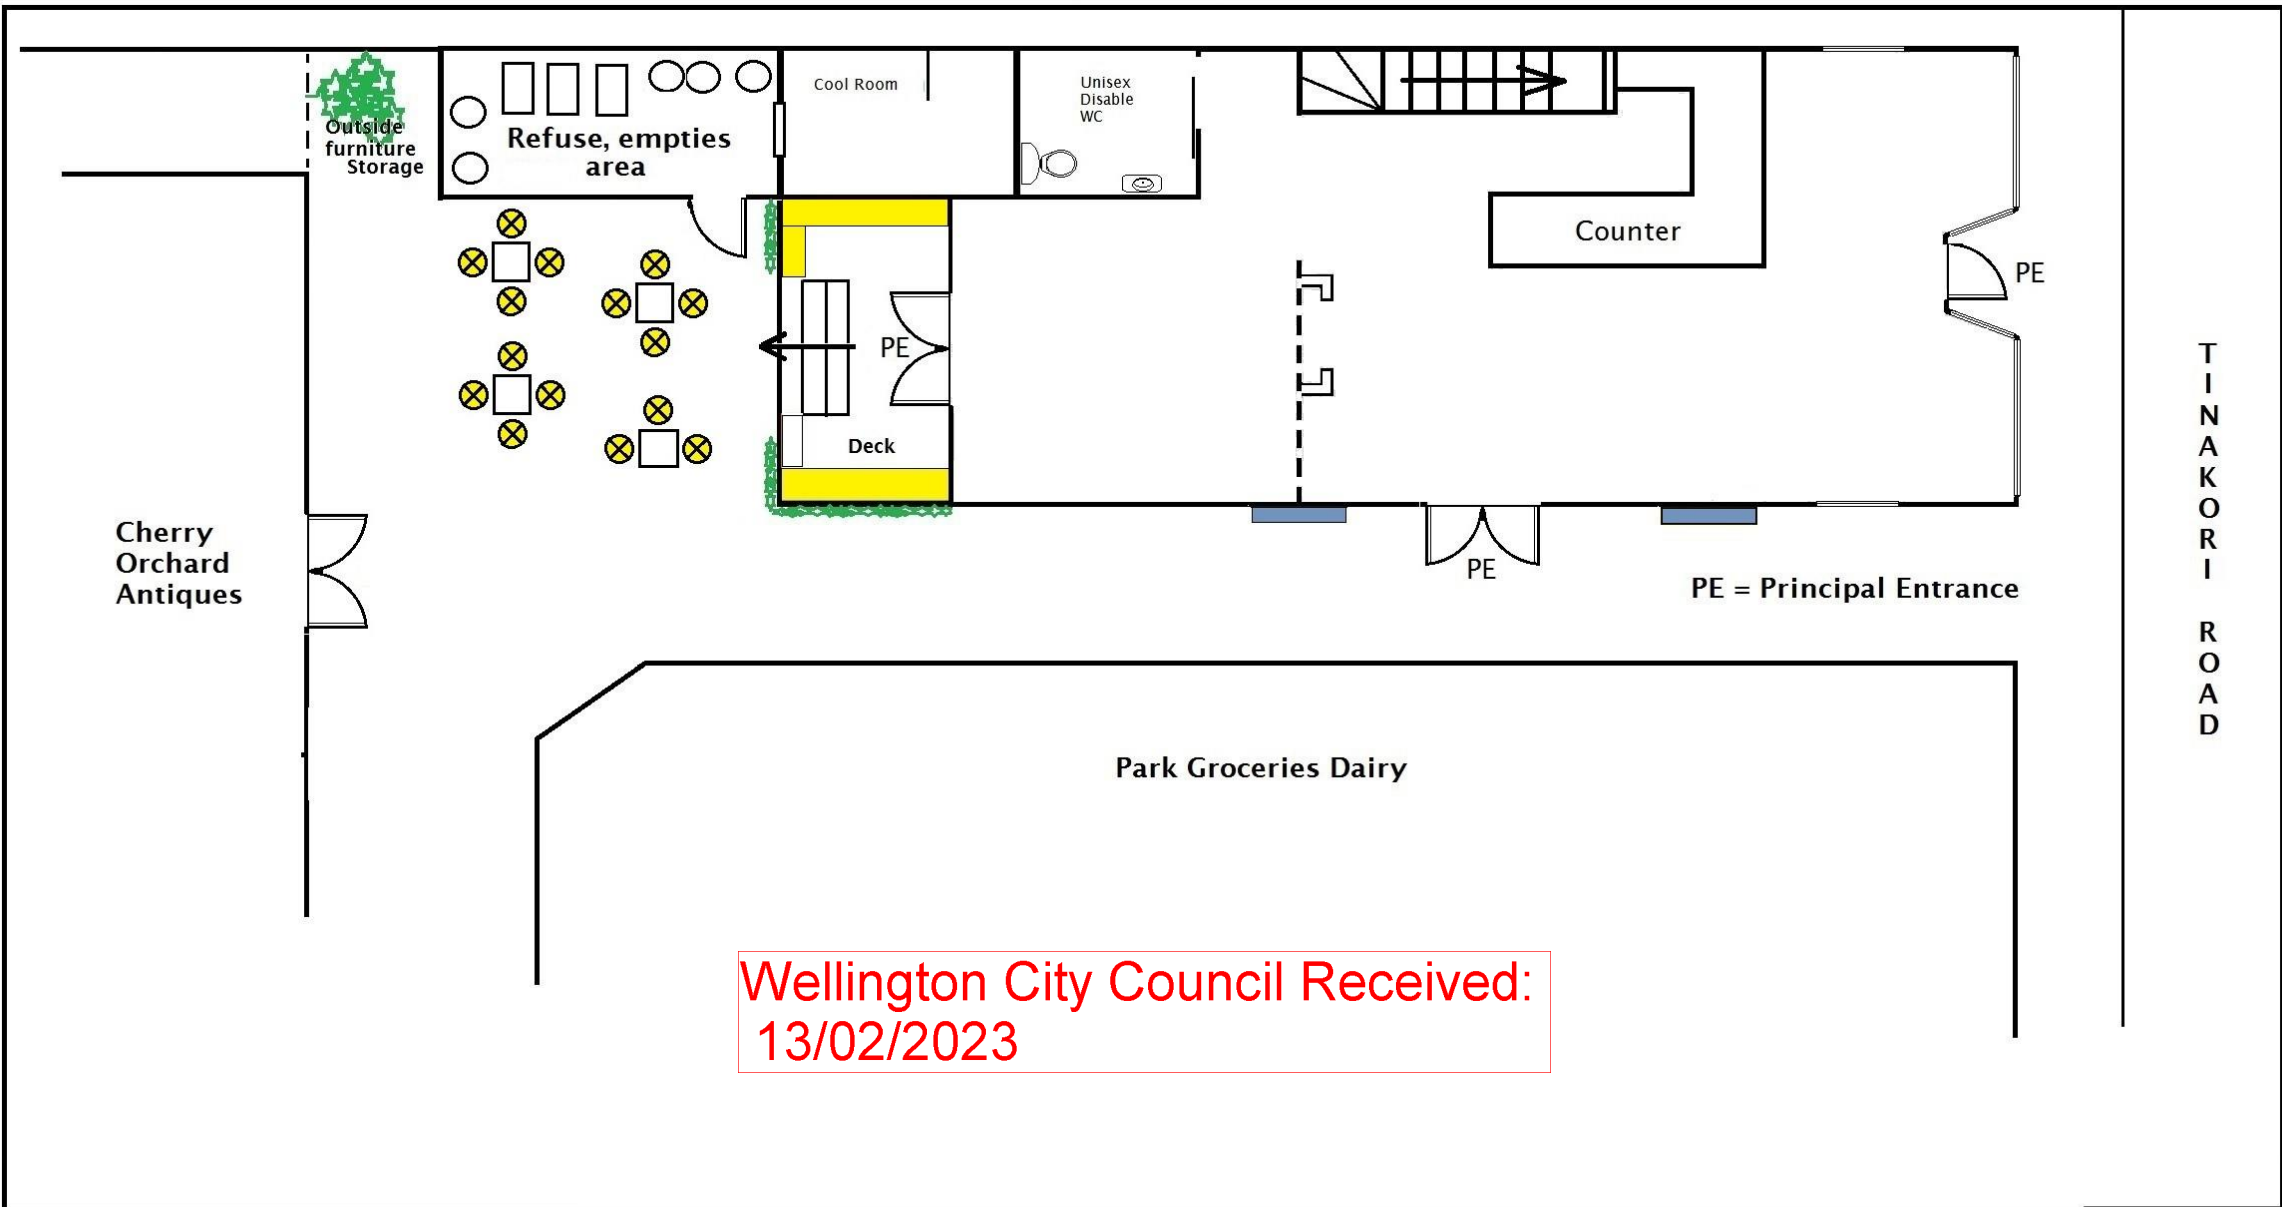

Wellington City Council Received:
13/02/2023

Wellington City Council
Received:
13/02/2023

Scale 1:1

FIRST FLOOR

GROUND FLOOR

PE = Principal Entrance

Interior Seating Plan

Tinakori Tavern
342 Tinakori Road
Thorndon
Wellington

TINAKORI ROAD

Wellington City Council Received:
13/02/2023

Outside Seating 
Outside Tables and Leaners 

Outside Seating Plan

Tinakori Tavern
342 Tinakori Road
Thorndon
Wellington