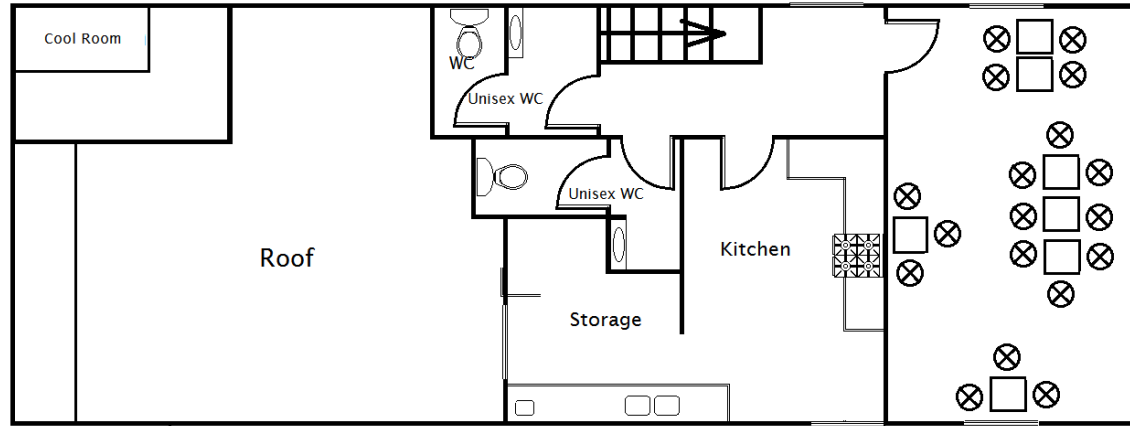

Wellington City Council Received:
13/02/2023

Wellington City Council
Received:
13/02/2023

Scale 1:1

FIRST FLOOR

GROUND FLOOR

PE = Principal Entrance

Interior Seating Plan

Tinakori Tavern
342 Tinakori Road
Thorndon
Wellington