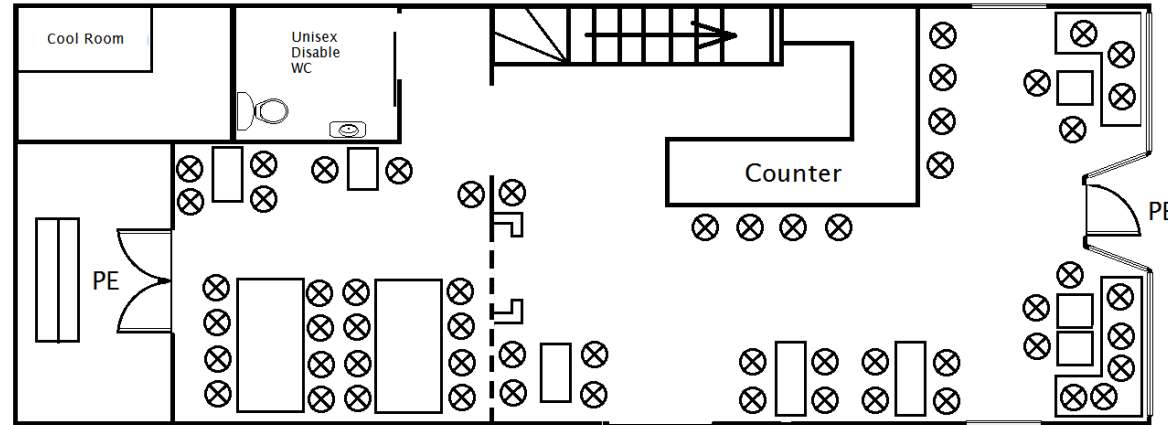

Wellington City Council Received:
13/02/2023

Wellington City Council
Received:
13/02/2023

Scale 1:1

FIRST FLOOR

GROUND FLOOR

PE = Principal Entrance

Interior Seating Plan

Tinakori Tavern
342 Tinakori Road
Thorndon
Wellington