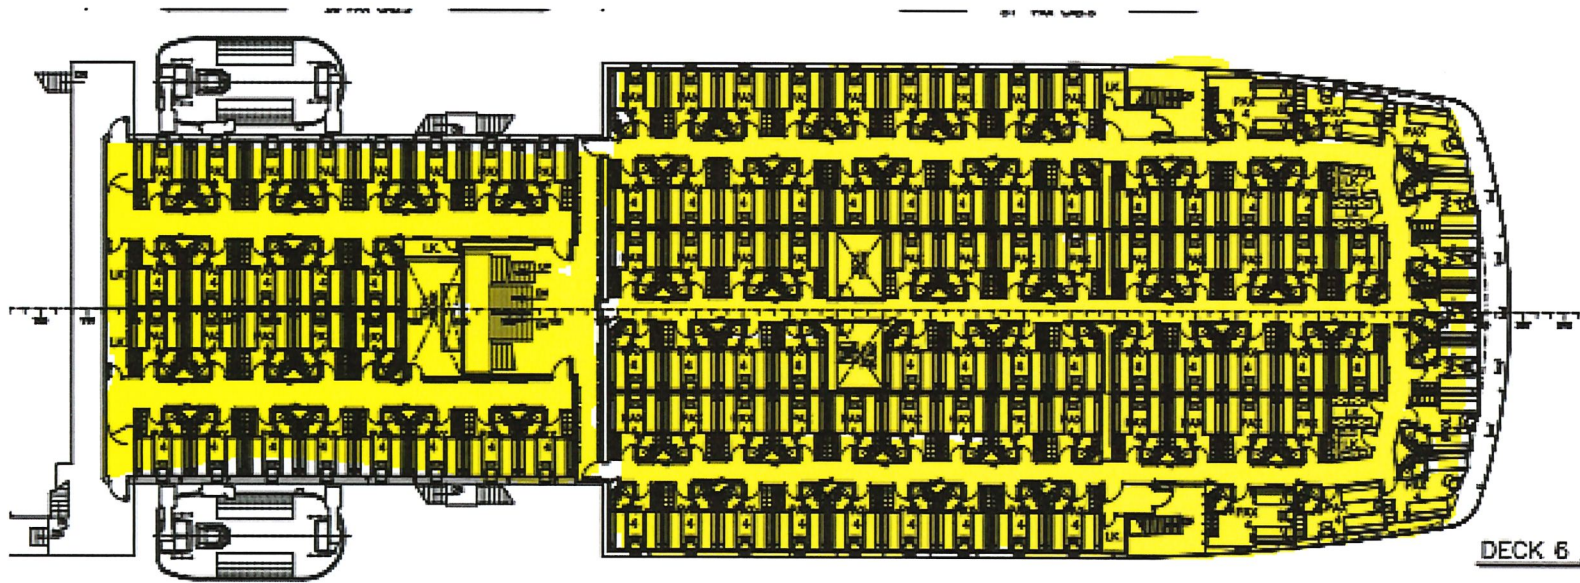

**DECK 5 / RESTAURANT DECK**

21000 A/Base

ABOUT 117 CARS

Proposed Licenced Areas

Highlighted

1

# MV Connemara

**Wellington City Council  
received: 7/12/2022**

DECK 6 PASSENGER ACCOMMODATIONS	
PASSENGER CABINS	107x4 PASSENGERS

DECK 6 / PASSENGER DECK  
24400 A/Boat

Proposed Licenced Areas  
**Highlighted**