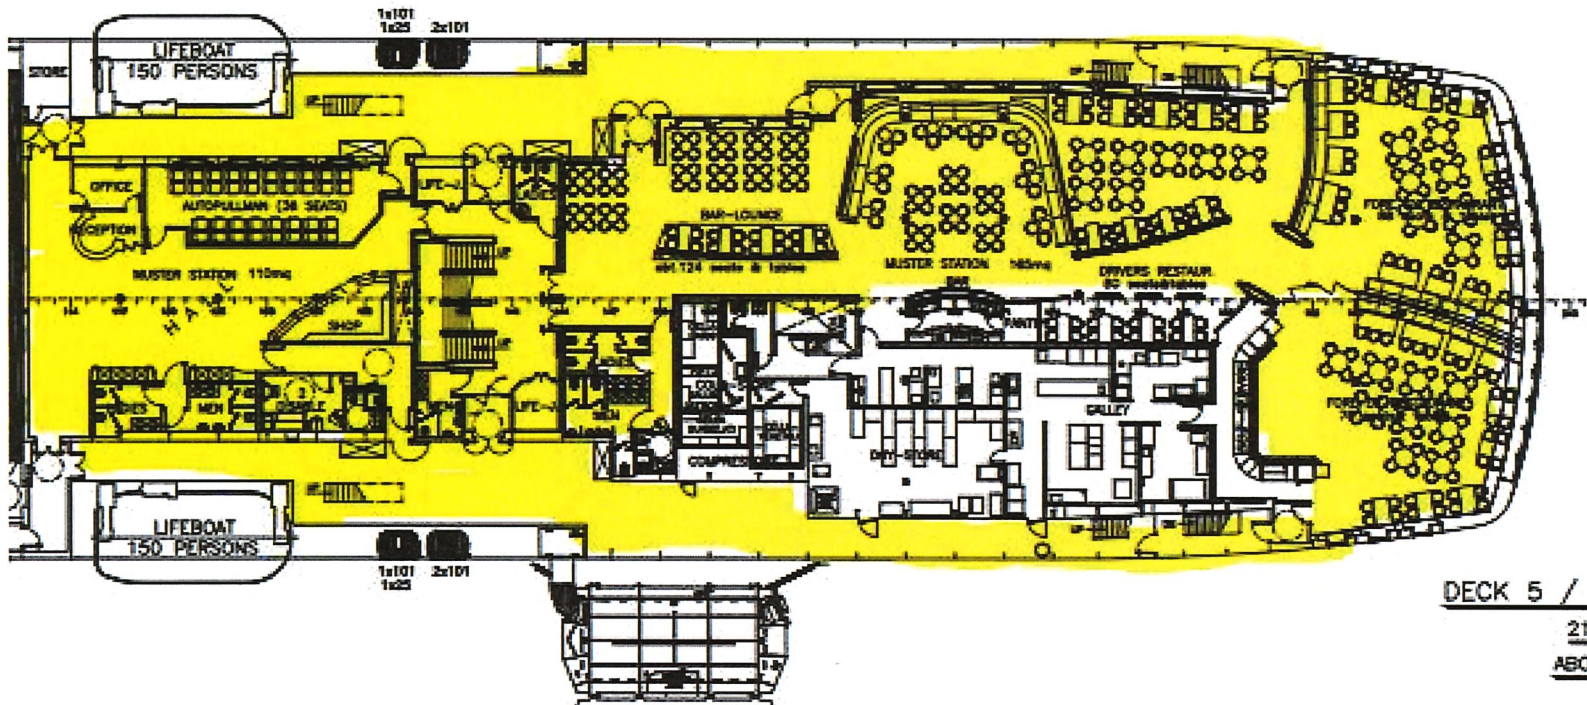

# MV Connemara

**Wellington City Council  
received: 7/12/2022**

DECK 5 PASSENGER ACCOMMODATIONS	
FORE SX RESTAURANT	88 SEATS
FORE DX RESTAURANT	80 SEATS
DRIVERS RESTAURANT	83 SEATS
BAR LOUNGE	124 SEATS
AUTO PULLMAN	38 SEATS
DISABLED CABINS	1x2 PASSENGERS

**DECK 5 / RESTAURANT DECK**

21000 A/Base

ABOUT 117 CARS

Proposed Licenced Areas

Highlighted

1

# MV Connemara

**Wellington City Council  
received: 7/12/2022**

DECK 6 PASSENGER ACCOMMODATIONS	
PASSENGER CABINS	107x4 PASSENGERS

DECK 6 / PASSENGER DECK  
24400 A/Boat

Proposed Licenced Areas  
**Highlighted**