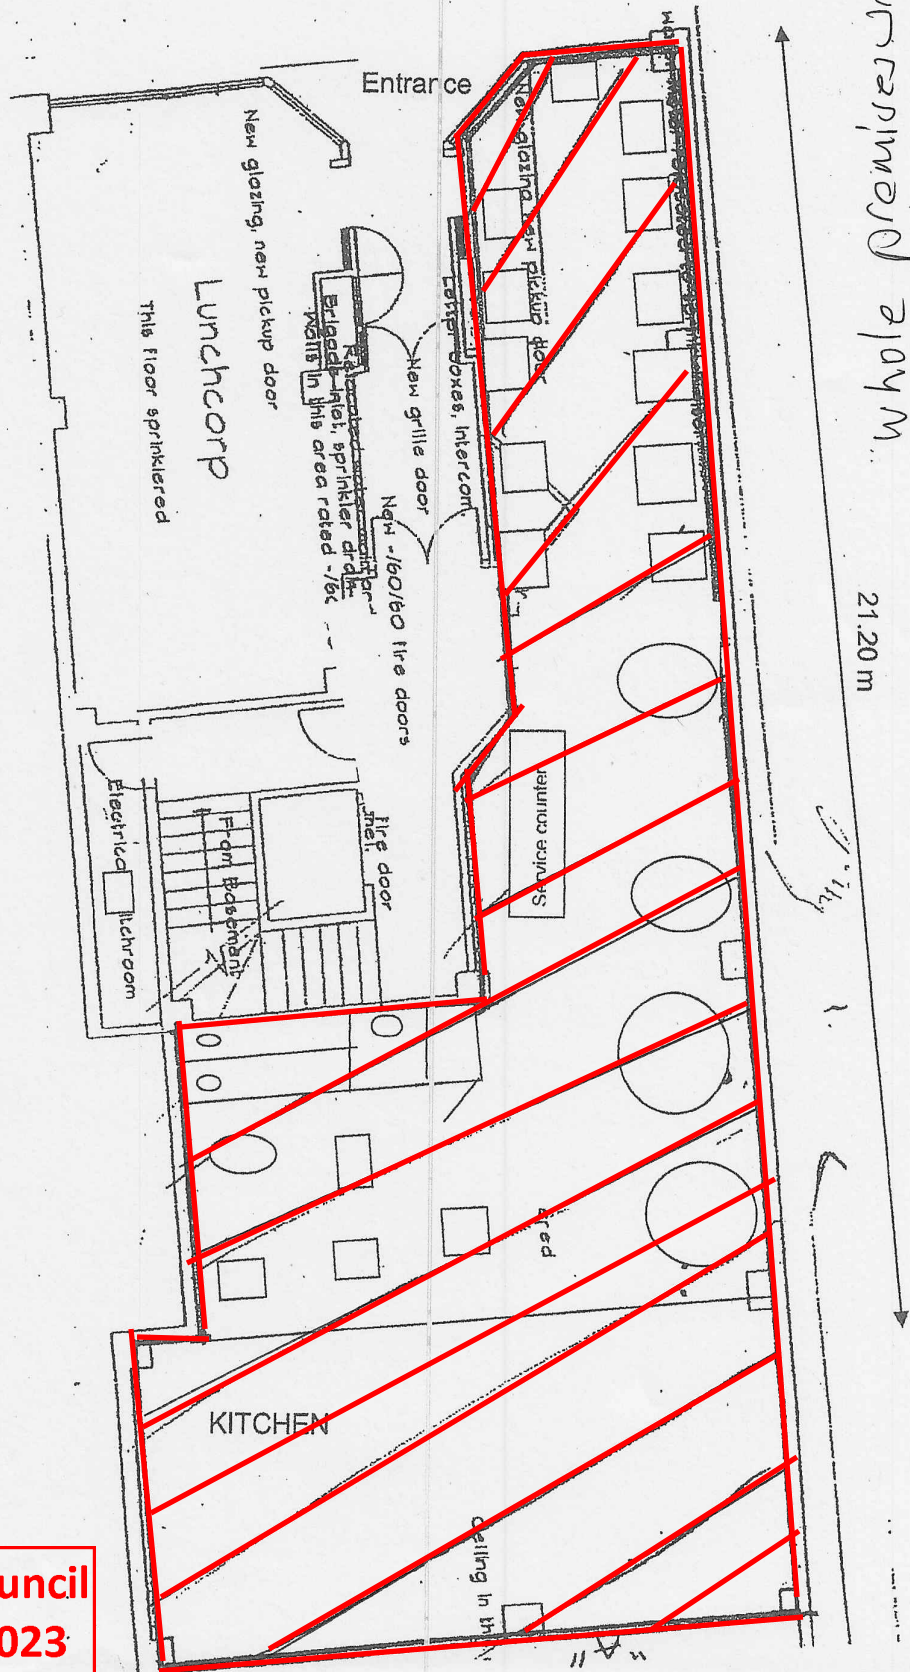

Long Bar Limited
The Long Bar on Brandon
Ground Floor
22 Brandon Street
Wellington
~~Scale 1:50~~

Brandon Street

Scale 1:50

Wellington City Council
Received: 30/03/2023