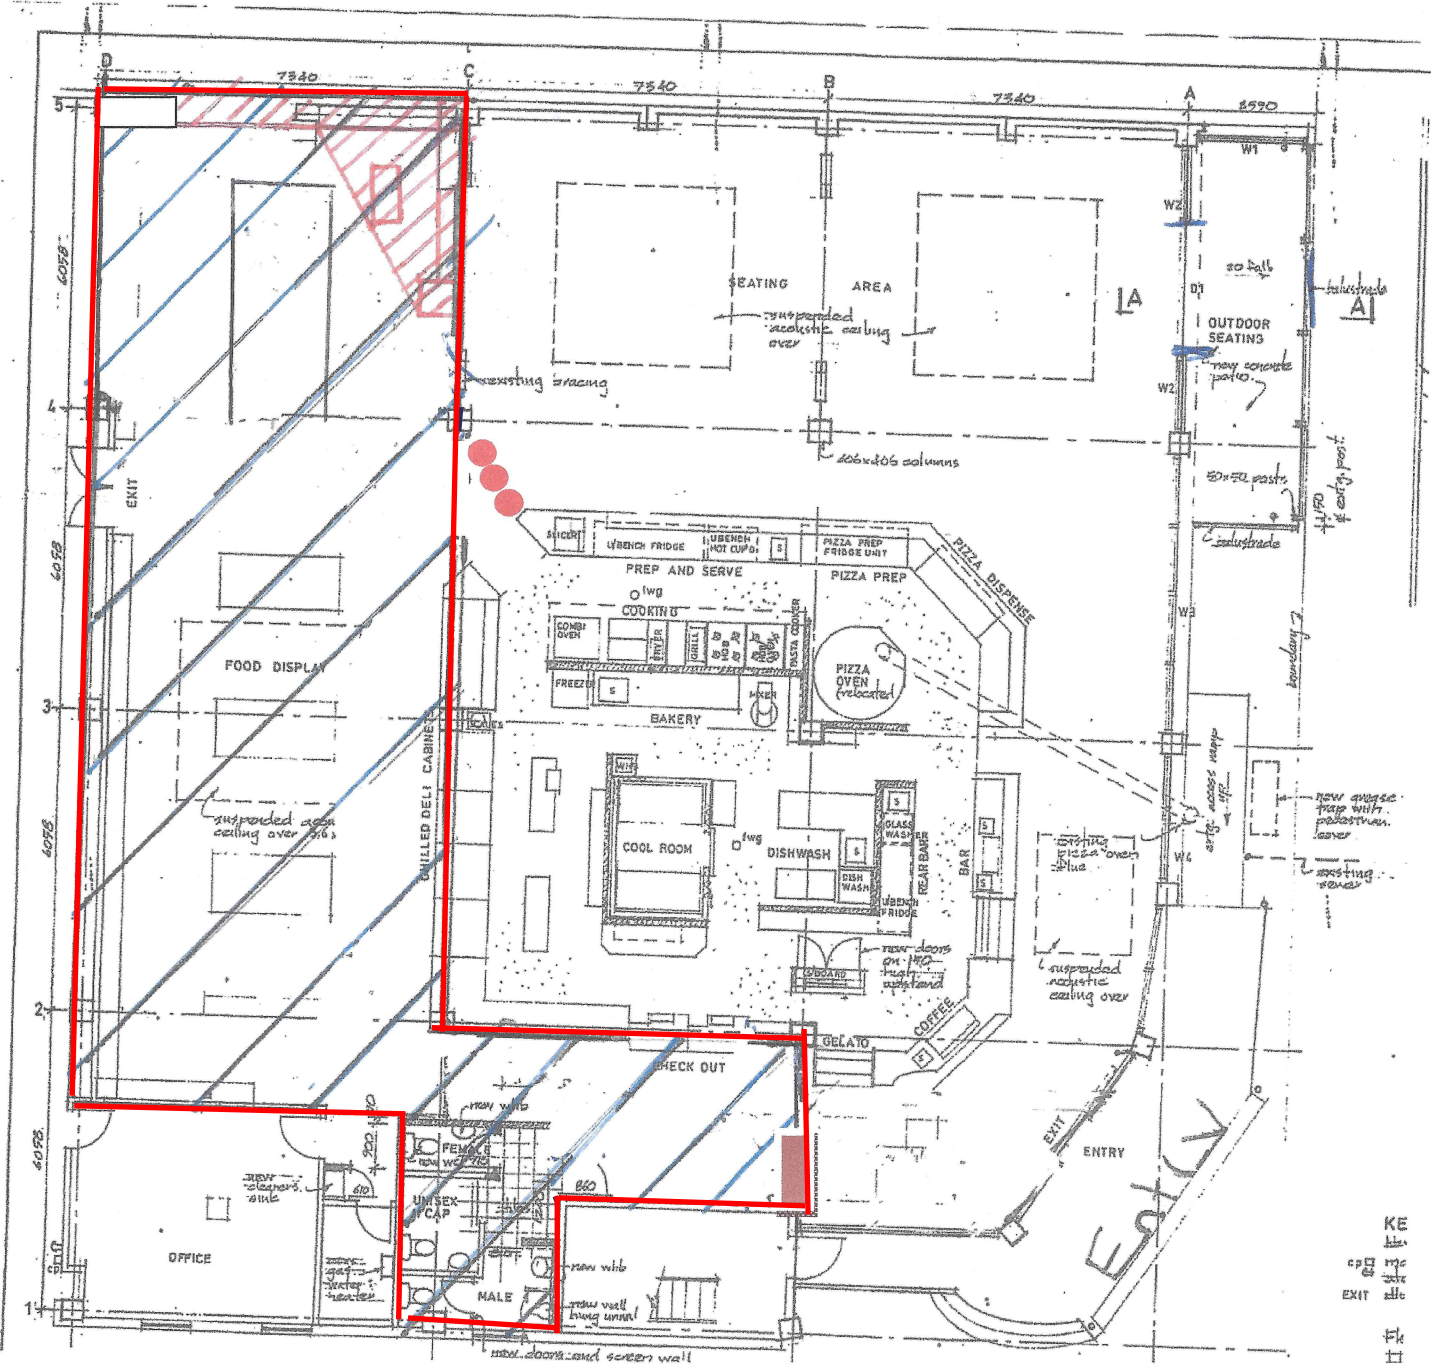

La Pizzeria Ltd - OFF Licence

Mediterranean Foods
 42 Constable Street
 Newtown
 Wellington

- Small "Specials and Tasting table" within alcohol area.
- Sign stating Shop and Deli Area as customer enter

Grocery Deli area

- Retail displays blocking entry from Restaurant into grocery area and vice versa. ●
-  Non alcoholic drinks so alcohol area cannot be seen from restaurant or eternally.

KE
 ●
 □
 EXIT
 ■
 □