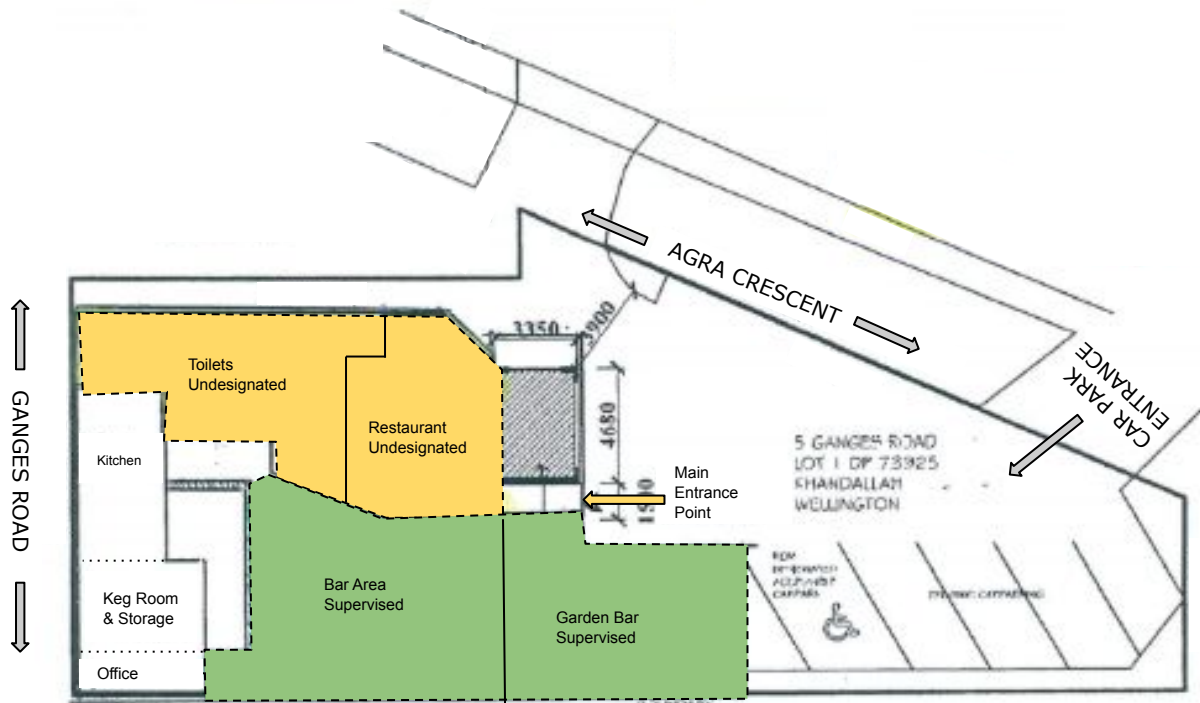

FLOOR PLAN

Scale: 1:100

SITE PLAN  
= 1:200

**Wellington City Council  
received: 30/09/2022**

KHANDALLAH TRADING COMPANY

= Undesignated

= Supervised

FLOOR PLAN  
= 1:100