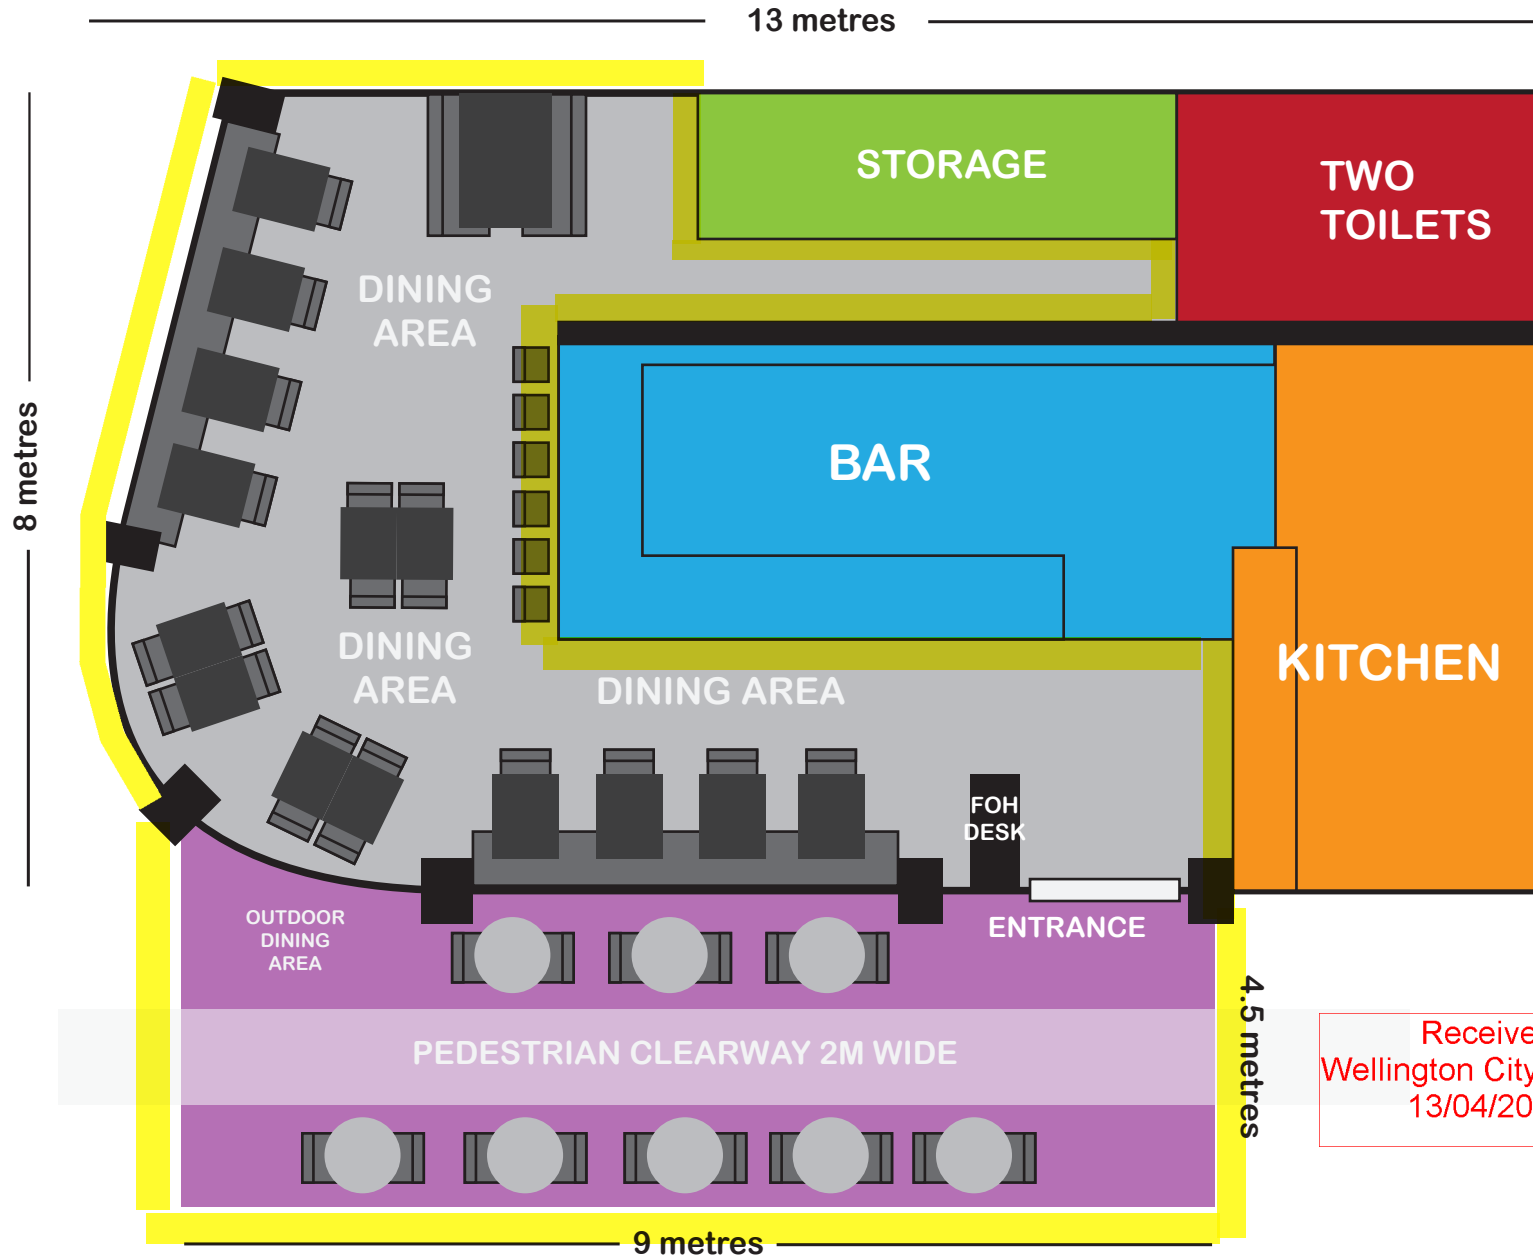

CONCORD RESTAURANT LICENSED AREA

81 VICTORIA STREET, TE ARO. WELLINGTON

Received
Wellington City Council
13/04/2022