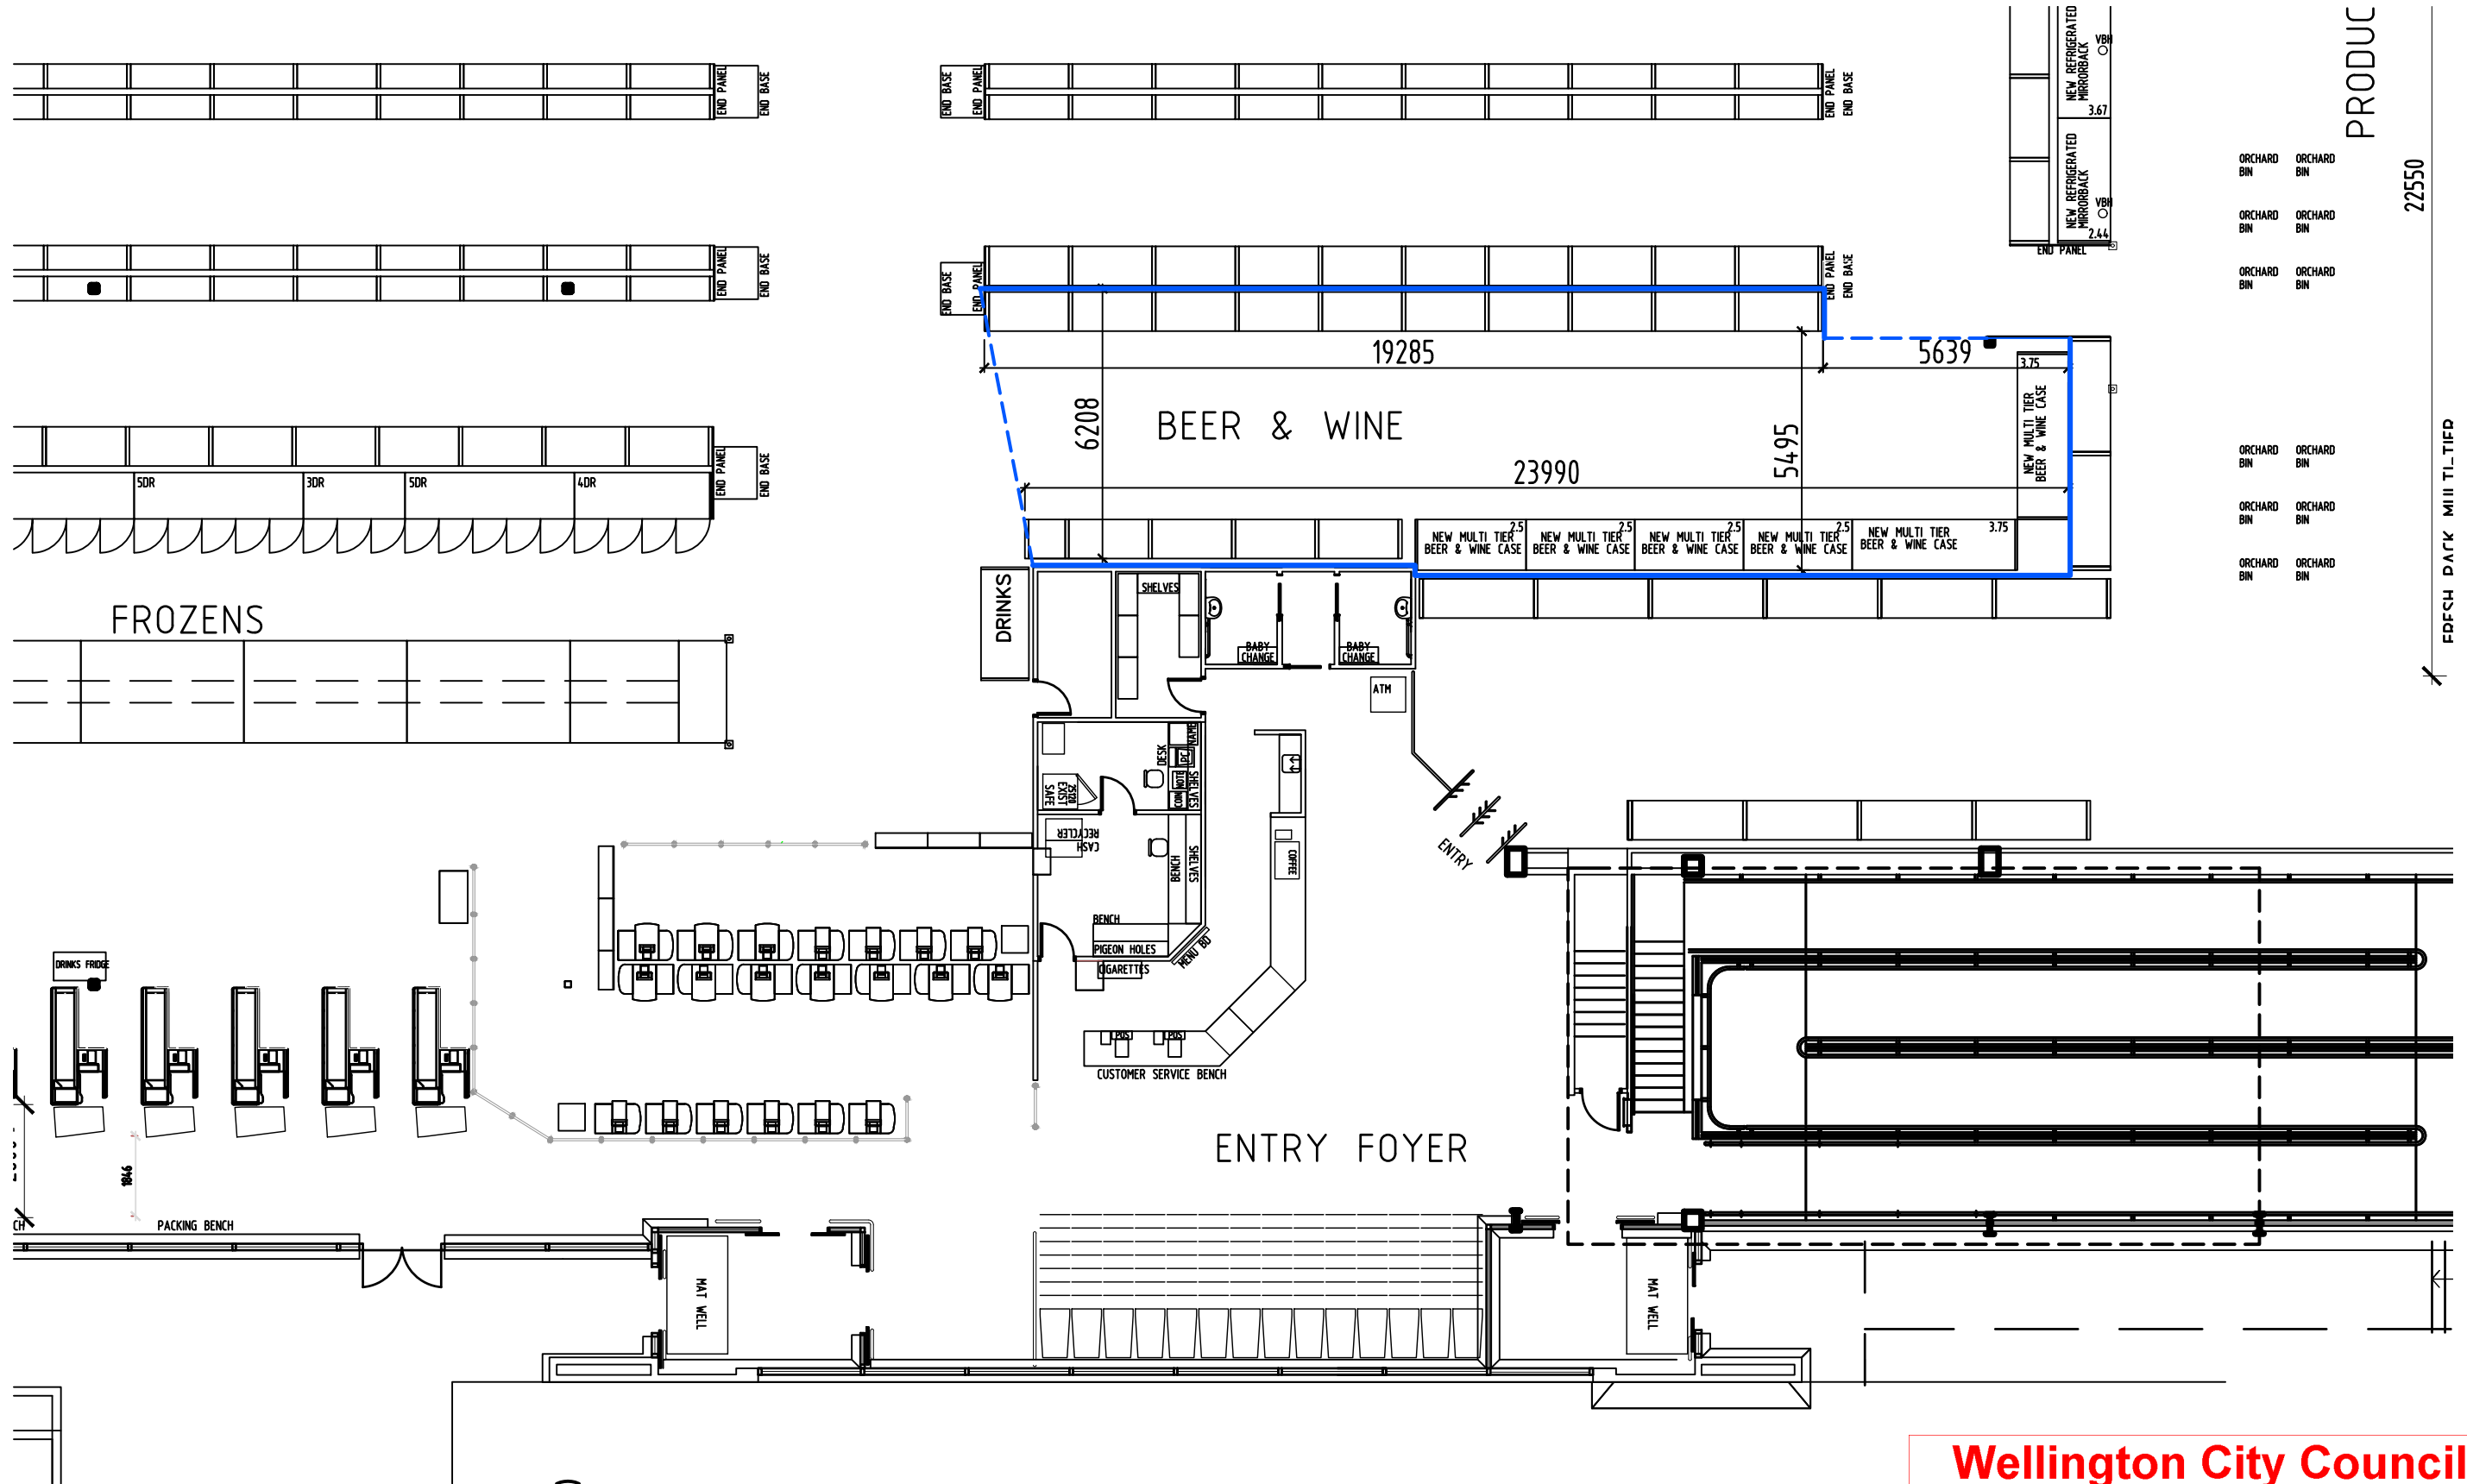

Dotted line on floor denotes liquor entrance.

STORE ENTRY

Beer & Wine

**Wellington City Council  
received: 28/07/2022**

**Wellington City Council  
received: 17/08/2022**

PNS KILBIRNIE

LIQUOR LAYOUT

SCALE @ A3: 1:150