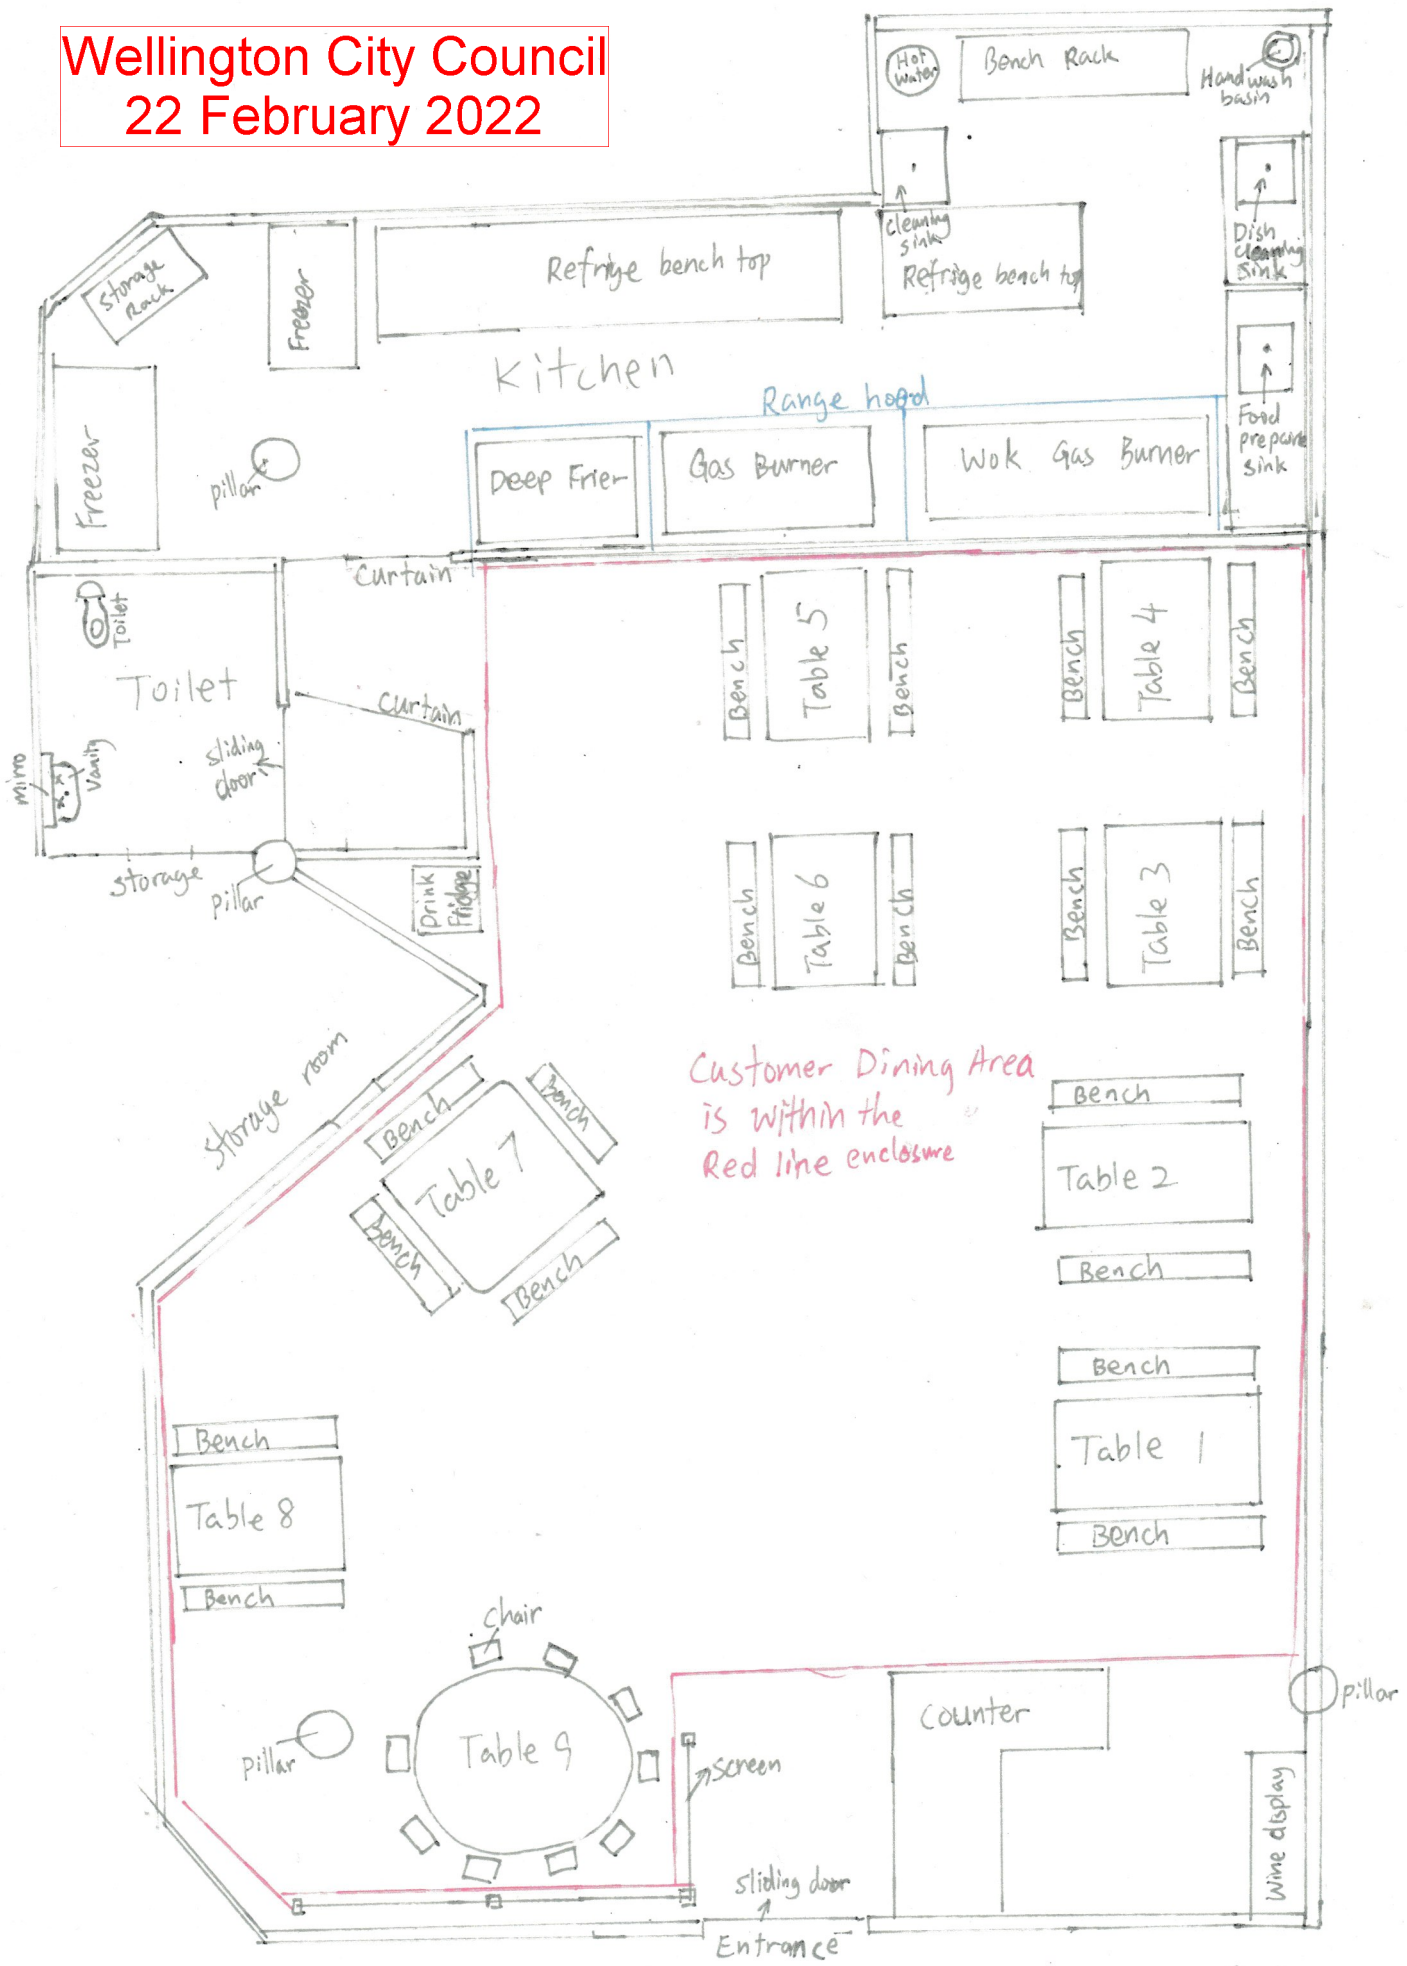

Wellington City Council
22 February 2022

Customer Dining Area
is within the
Red line enclosure

Chongqing Kitchen Floor Plan

Scale
1:30