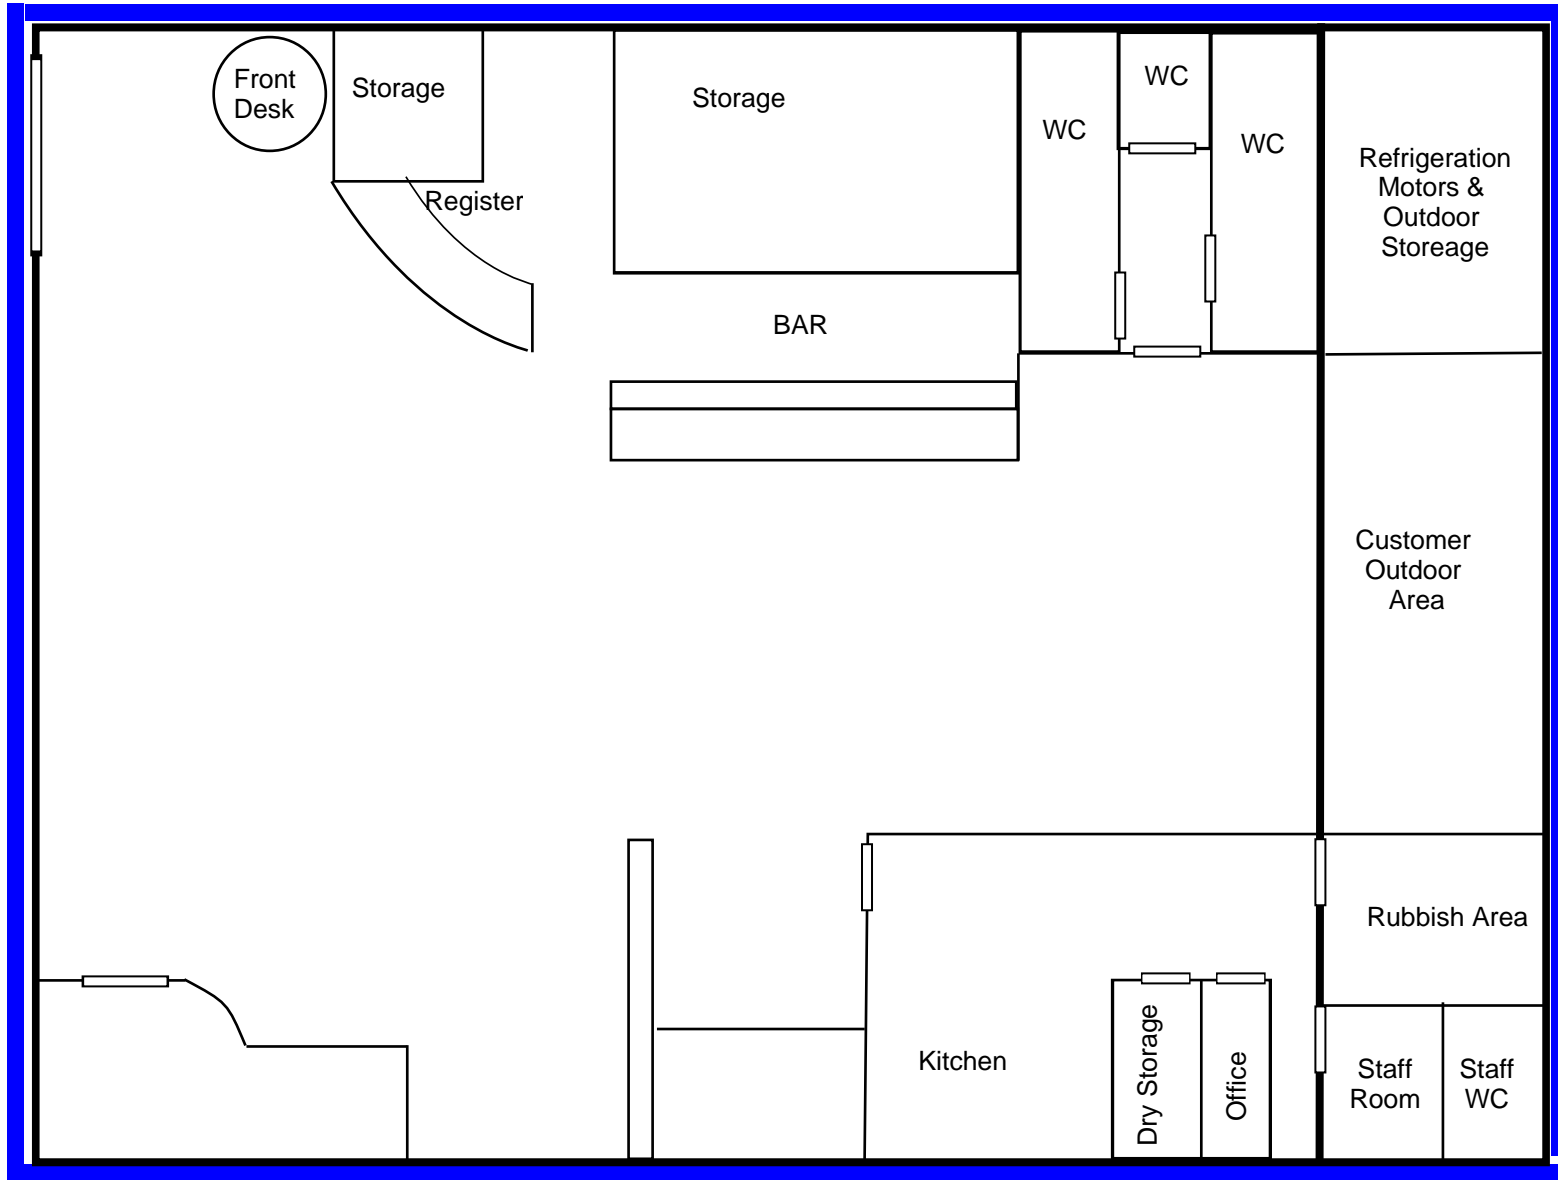

Entire Premise to be Licenced

Principal Entrance

Received
Wellington City Council
Date 14/07/22

1m