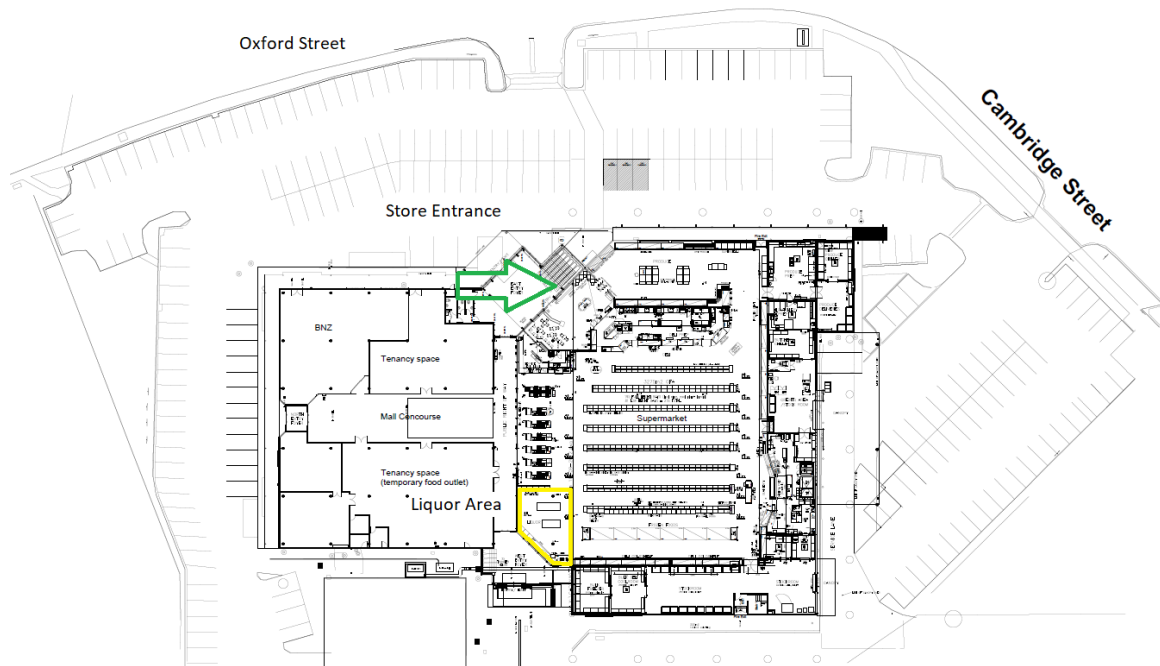

Oxford Street

Cambridge Street

Store Entrance

Wellington City
Council
Received:
27/10/2022

New World Tawa Store layout with designated liquor area

This is unchanged since the last application and is in the same position since the store opened. There are no planned or proposed changes to this.