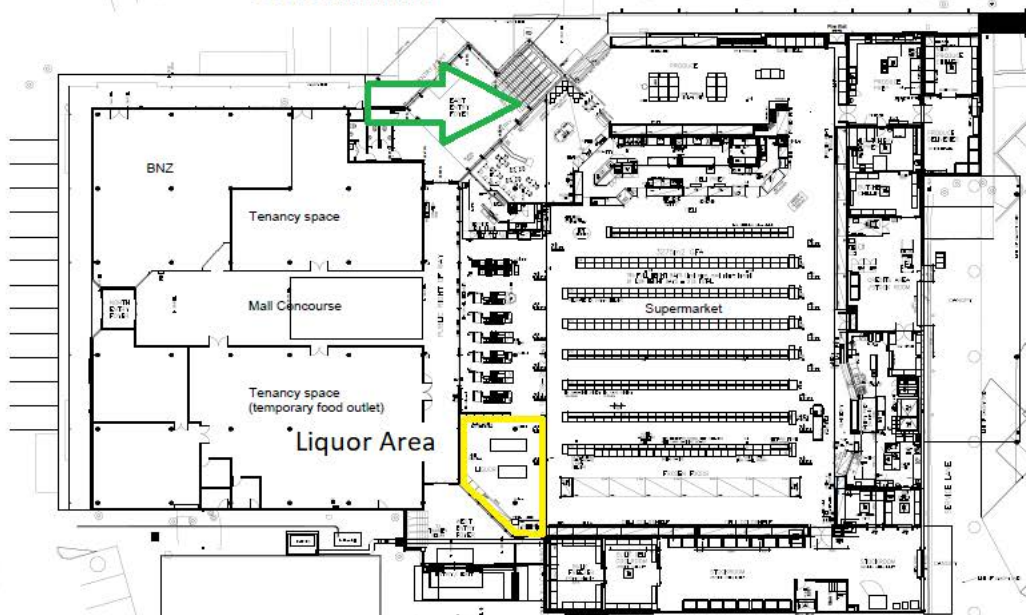

Oxford Street

Cambridge Street

Store Entrance

Wellington City
Council
Received:
27/10/2022

New World Tawa Store layout with designated liquor area

This is unchanged since the last application and is in the same position since the store opened. There are no planned or proposed changes to this.