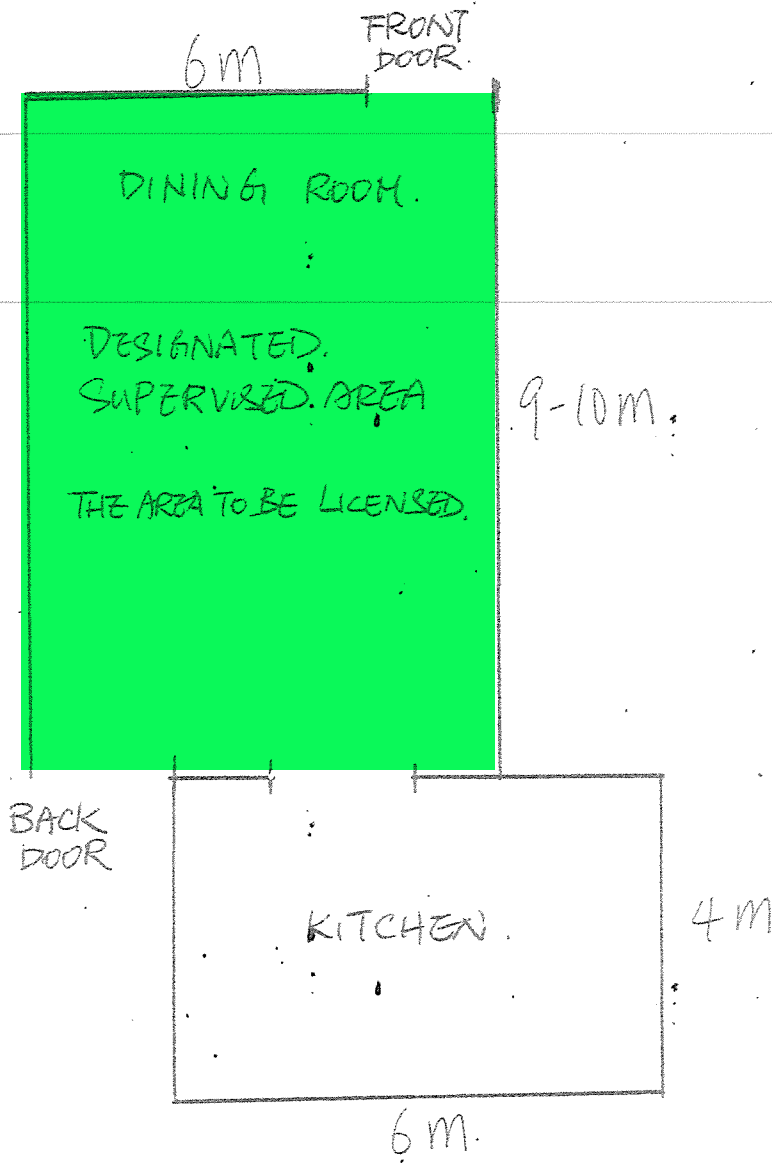

Wellington City Council (edited for clarity): 27/09/2022

* No OUTDOOR OR FOOT PATH AREA

* no bar area

* No OUTDOOR OR FOOT PATH AREA

* no bar area

*  Licensed area

**Wellington City Council Received:
20/09/2022**

* No OUTDOOR OR FOOT PATH AREA

* no bar area