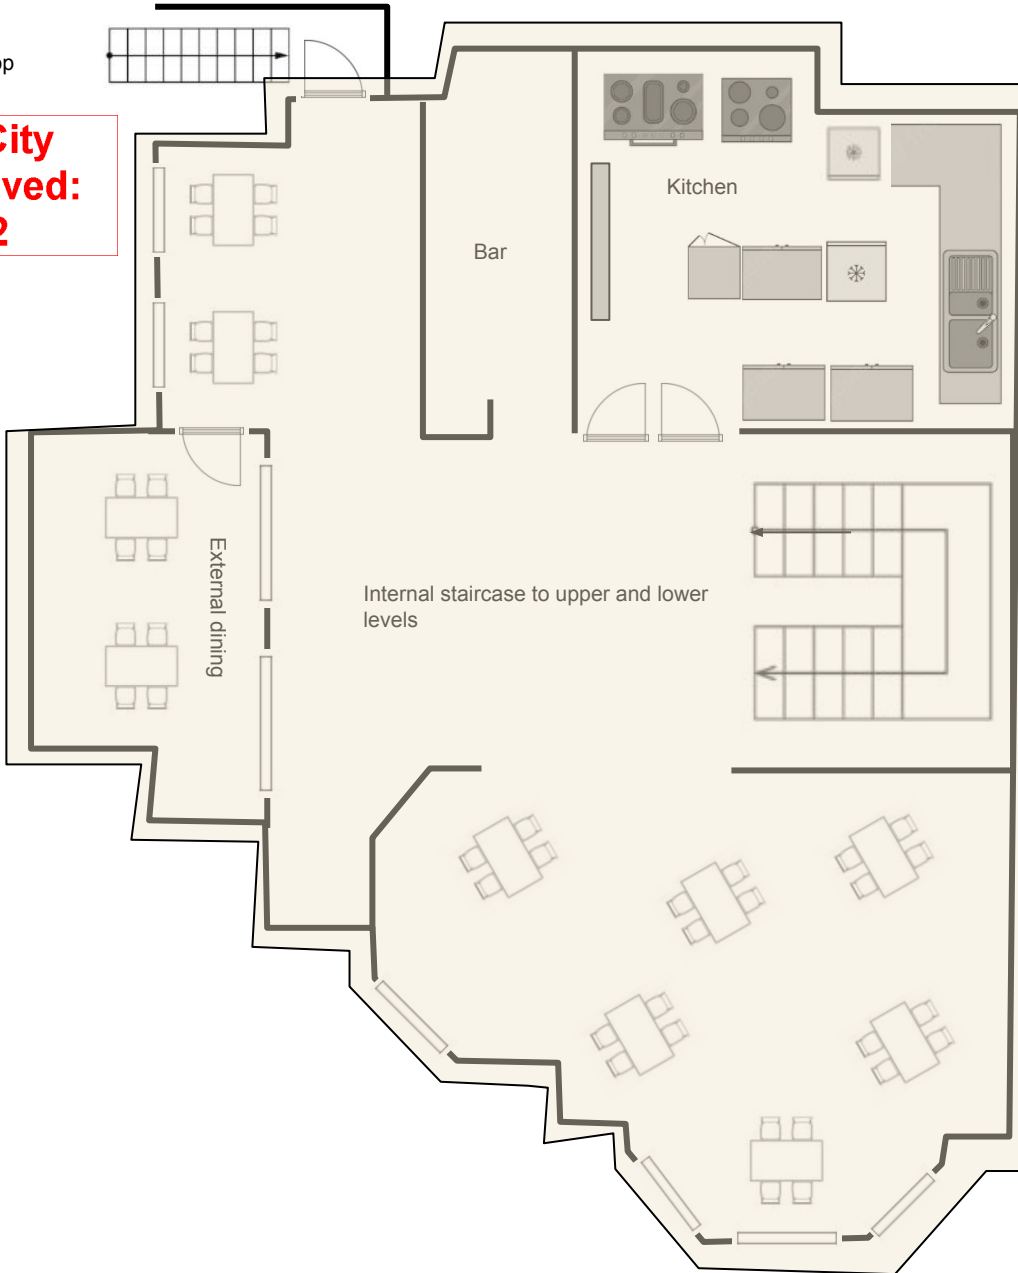

Willis Street

KĀPURA
Pop
100 Willis Street
Wellington

Ground Level

1:100

External stair access from
Boulcott Street to level 2 Pop

**Wellington City
Council Received:
26/08/2022**

Boulcott Street

KĀPURA

Pop

100 Willis Street
Wellington

Level 2

1:100

= All areas designated as supervised

Willis Street

Boulcott Street

= All areas designated as Supervised