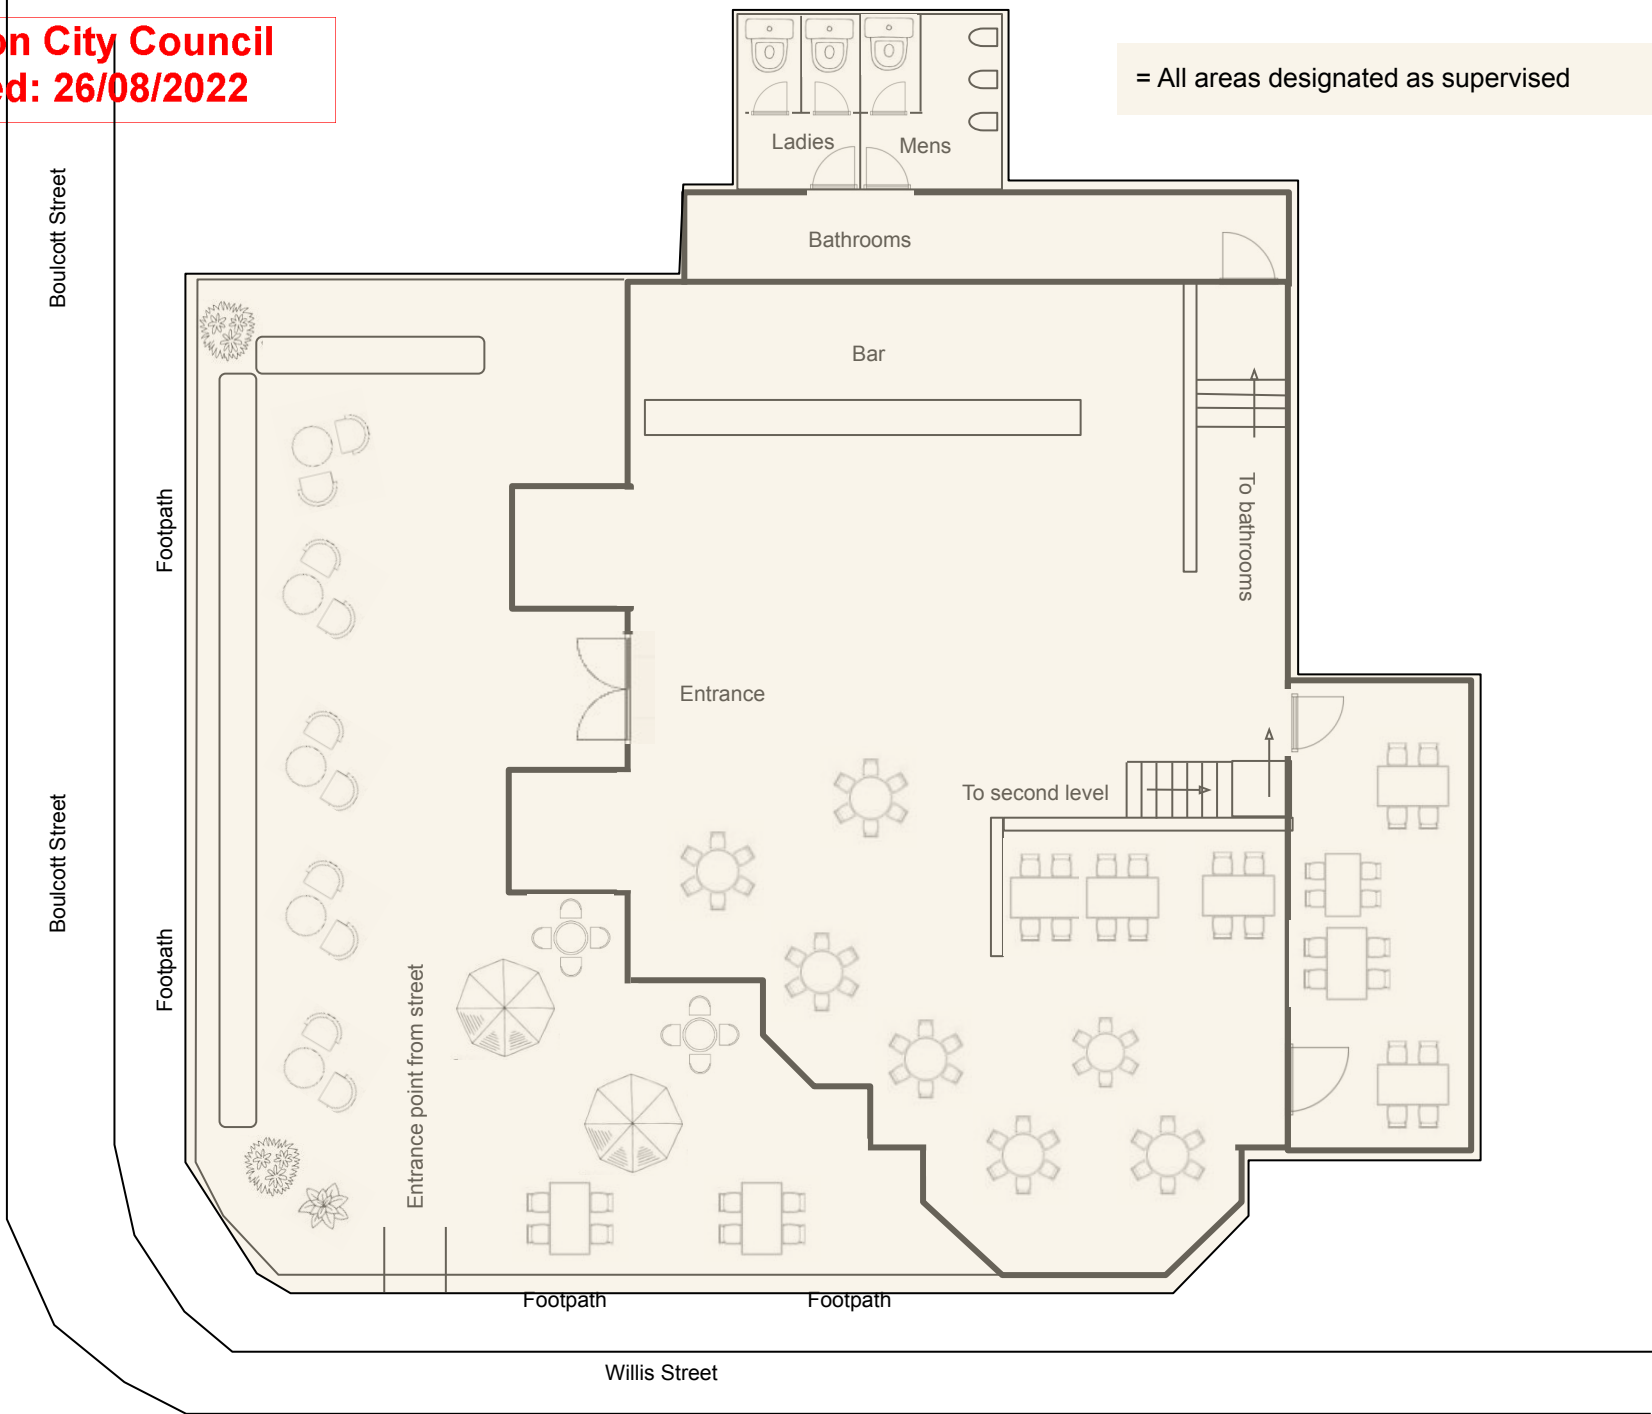

= All areas designated as supervised

Boulcott Street

Boulcott Street

Footpath

Footpath

Entrance point from street

Footpath

Footpath

Willis Street

KĀPURA
Pop
100 Willis Street
Wellington

Ground Level

1:100

External stair access from
Boulcott Street to level 2 Pop

**Wellington City
Council Received:
26/08/2022**

Boulcott Street

KĀPURA

Pop

100 Willis Street
Wellington

Level 2

1:100

= All areas designated as supervised

Willis Street

Boulcott Street

= All areas designated as Supervised