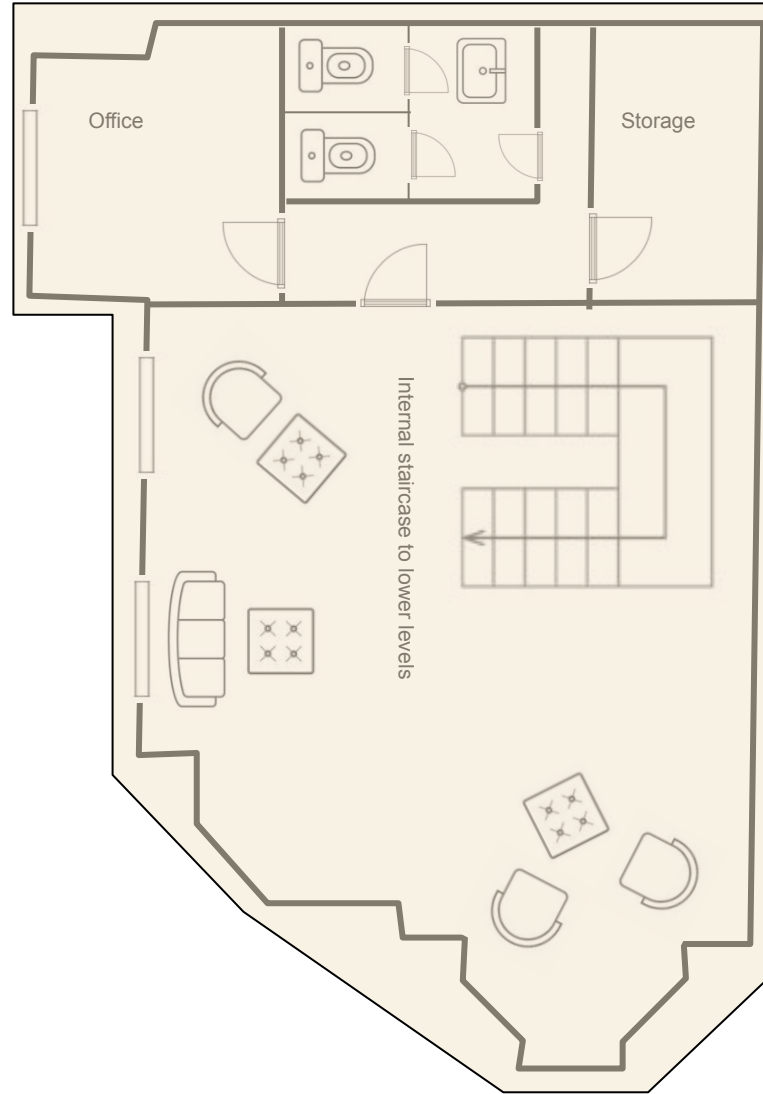

Willis Street

KĀPURA
Pop
100 Willis Street
Wellington

Ground Level

1:100

External stair access from
Boulcott Street to level 2 Pop

**Wellington City
Council Received:
26/08/2022**

Boulcott Street

KĀPURA

Pop

100 Willis Street
Wellington

Level 2

1:100

= All areas designated as supervised

Willis Street

Boulcott Street

= All areas designated as Supervised