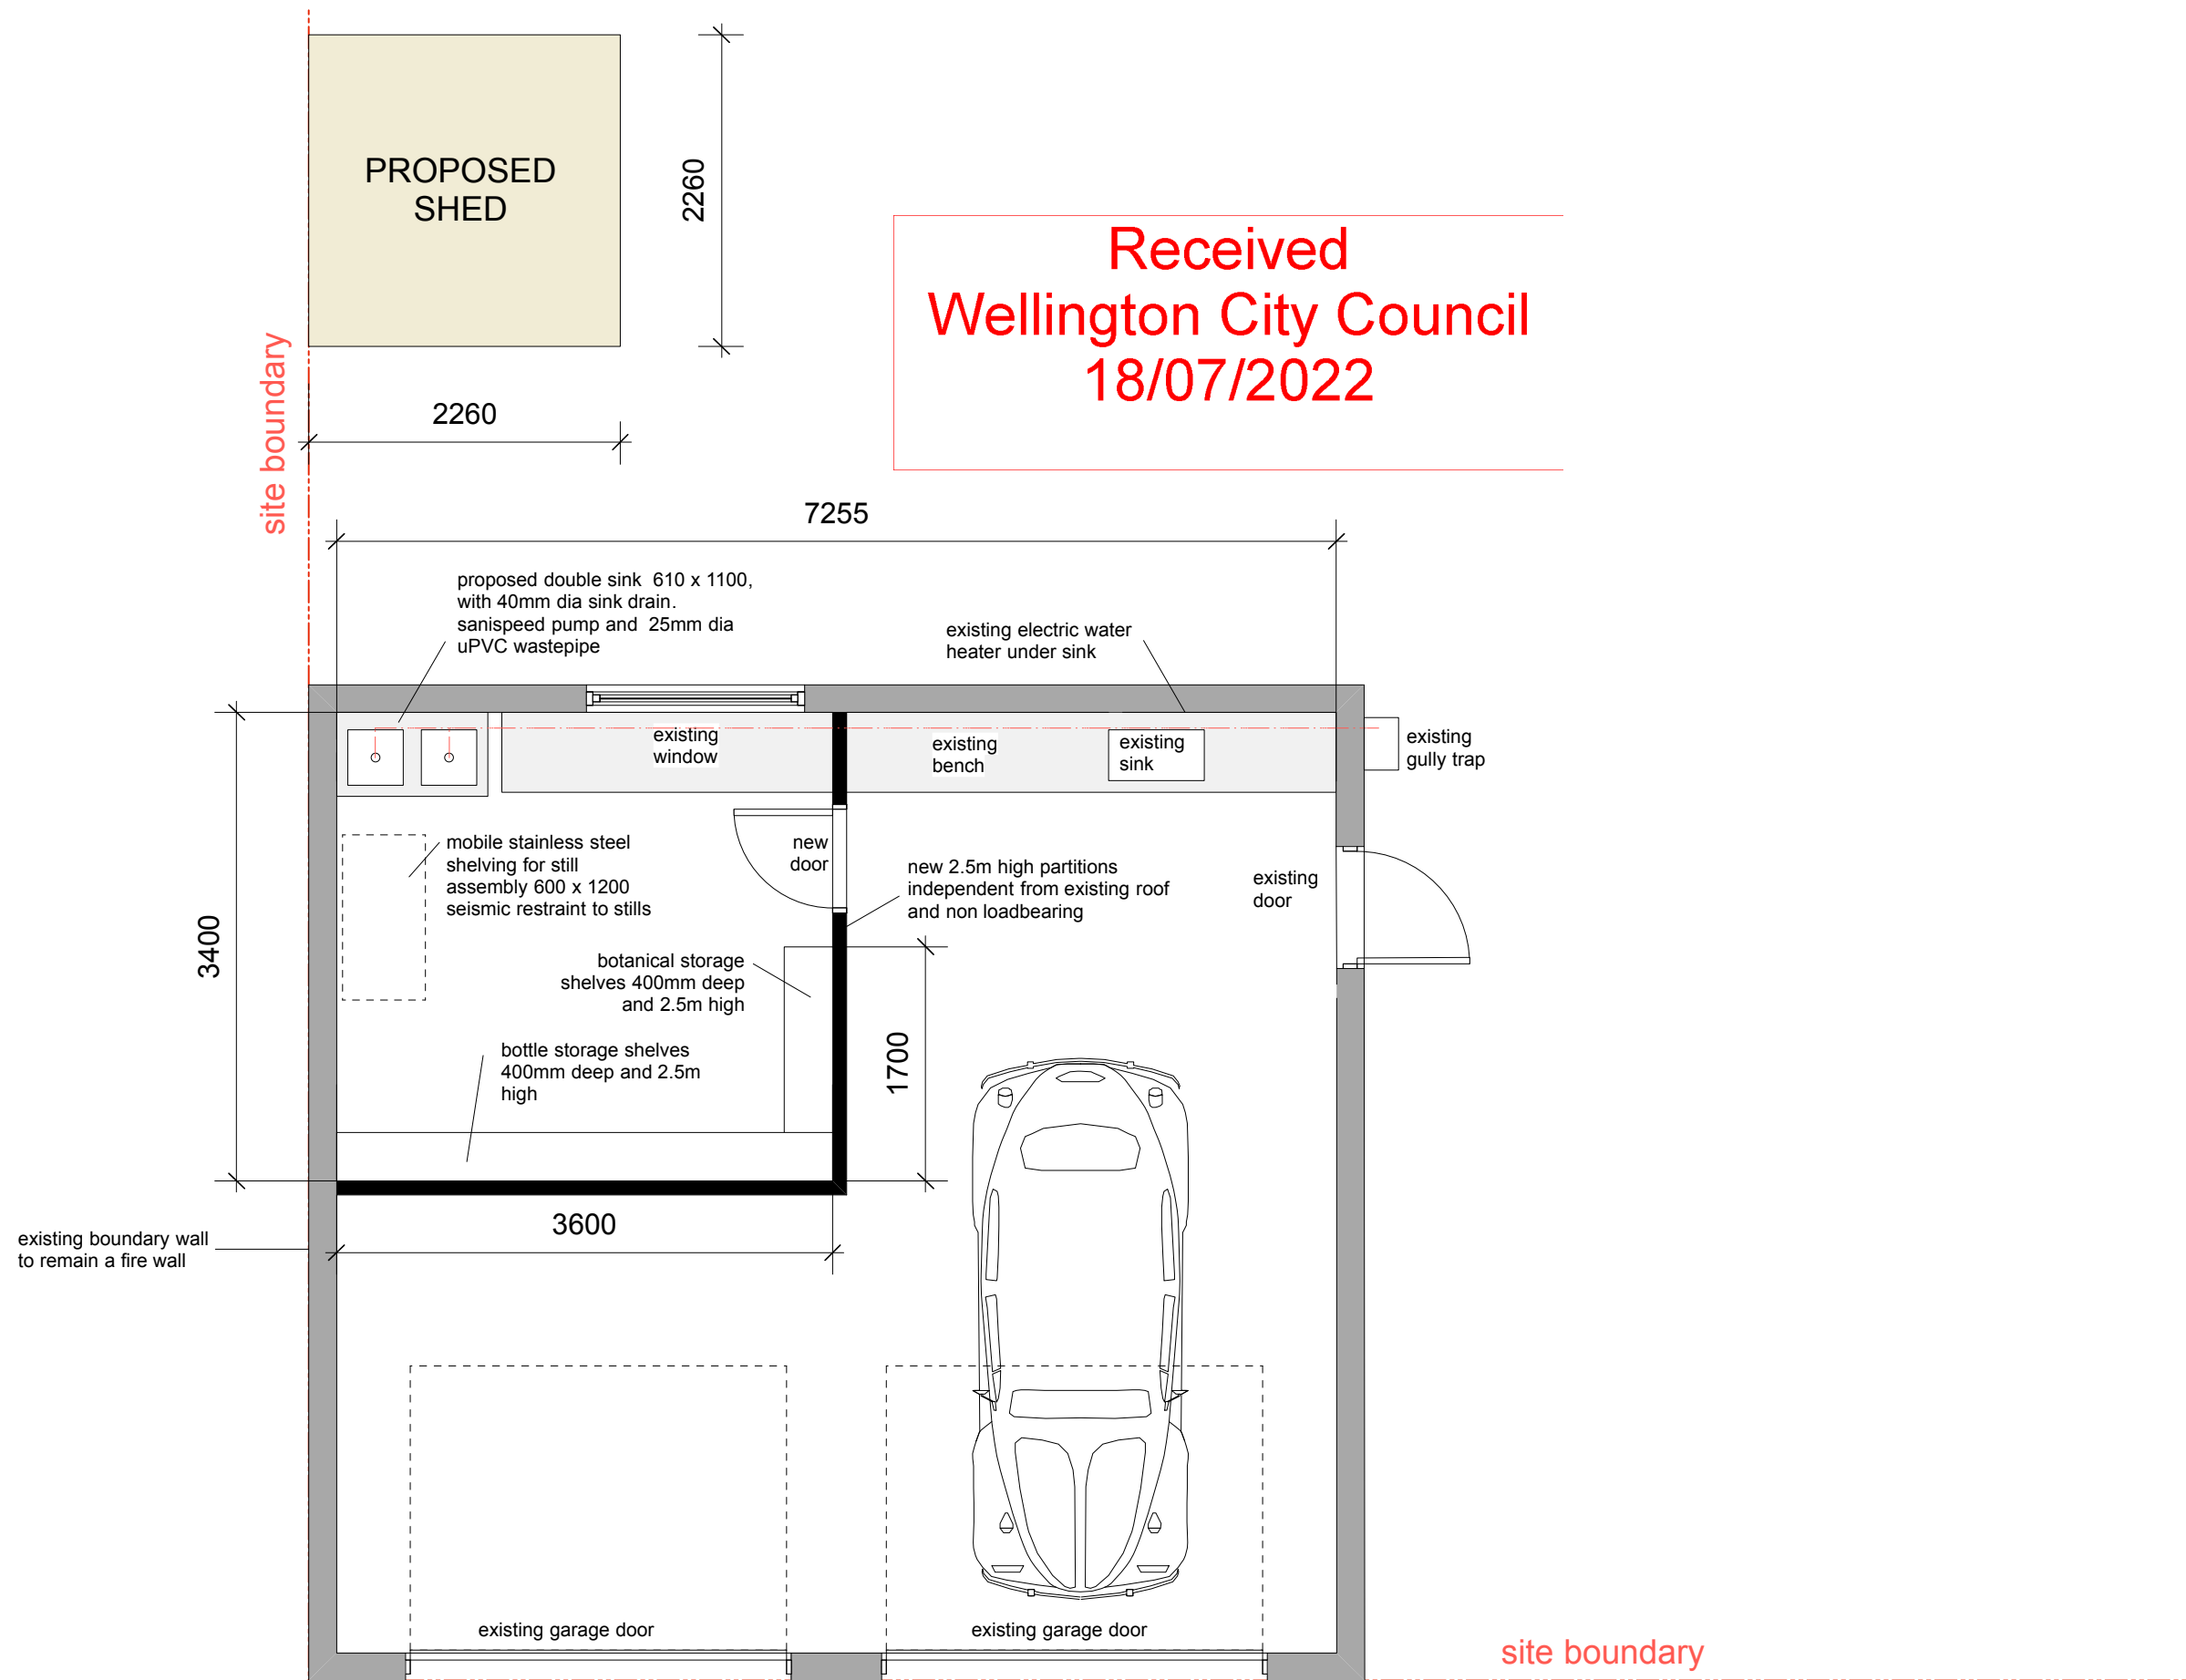

Received
Wellington City Council
18/07/2022

1 GARAGE FLOOR PLAN
Scale: 1:50

BREAKER BAY ROAD