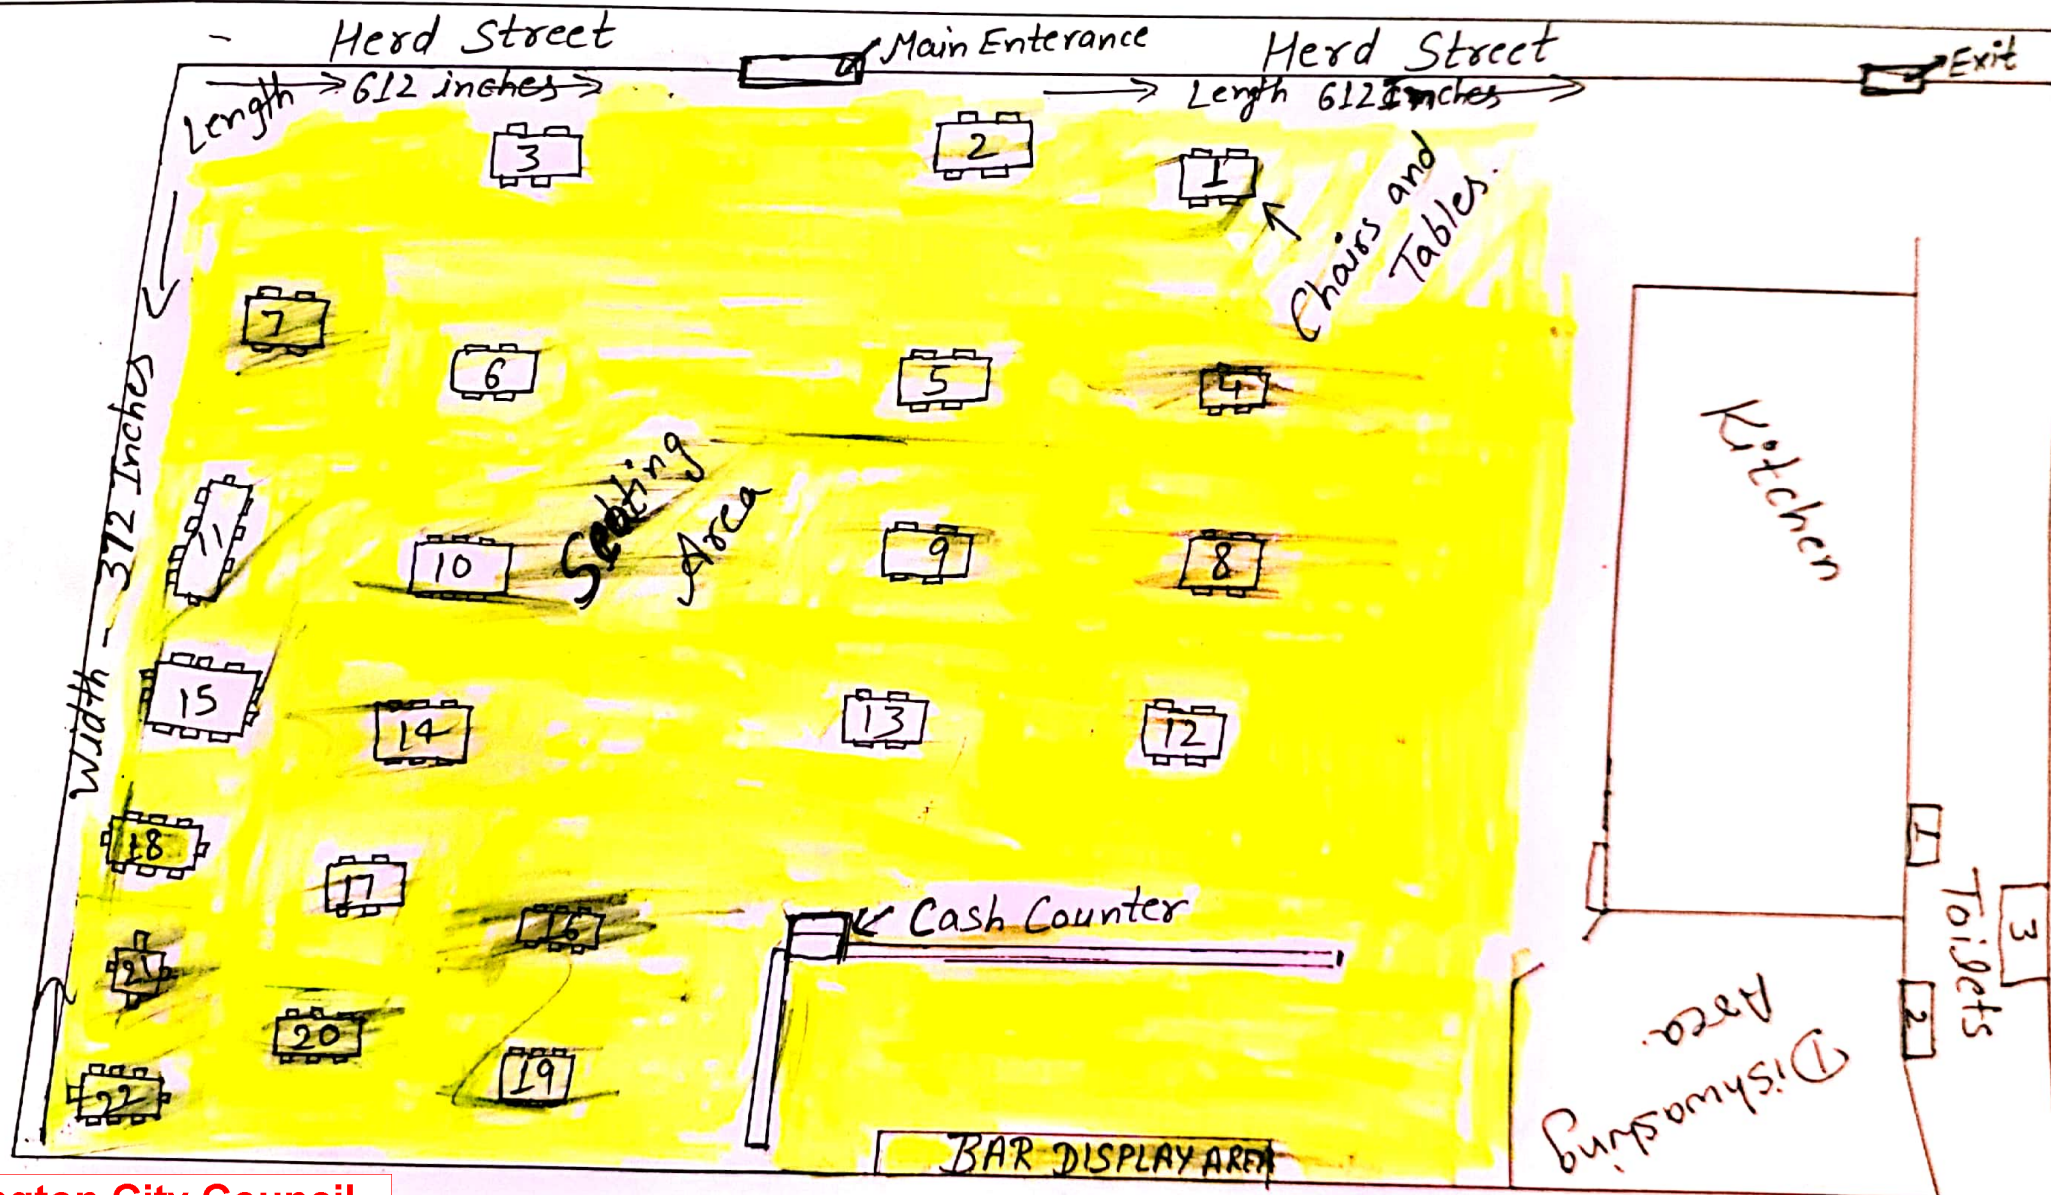

Scale Plan of Premises

Length - 612 Inches.
Width - 372 Inches.

Scanned with CamScanner

Wellington City Council
received
22/05/2022