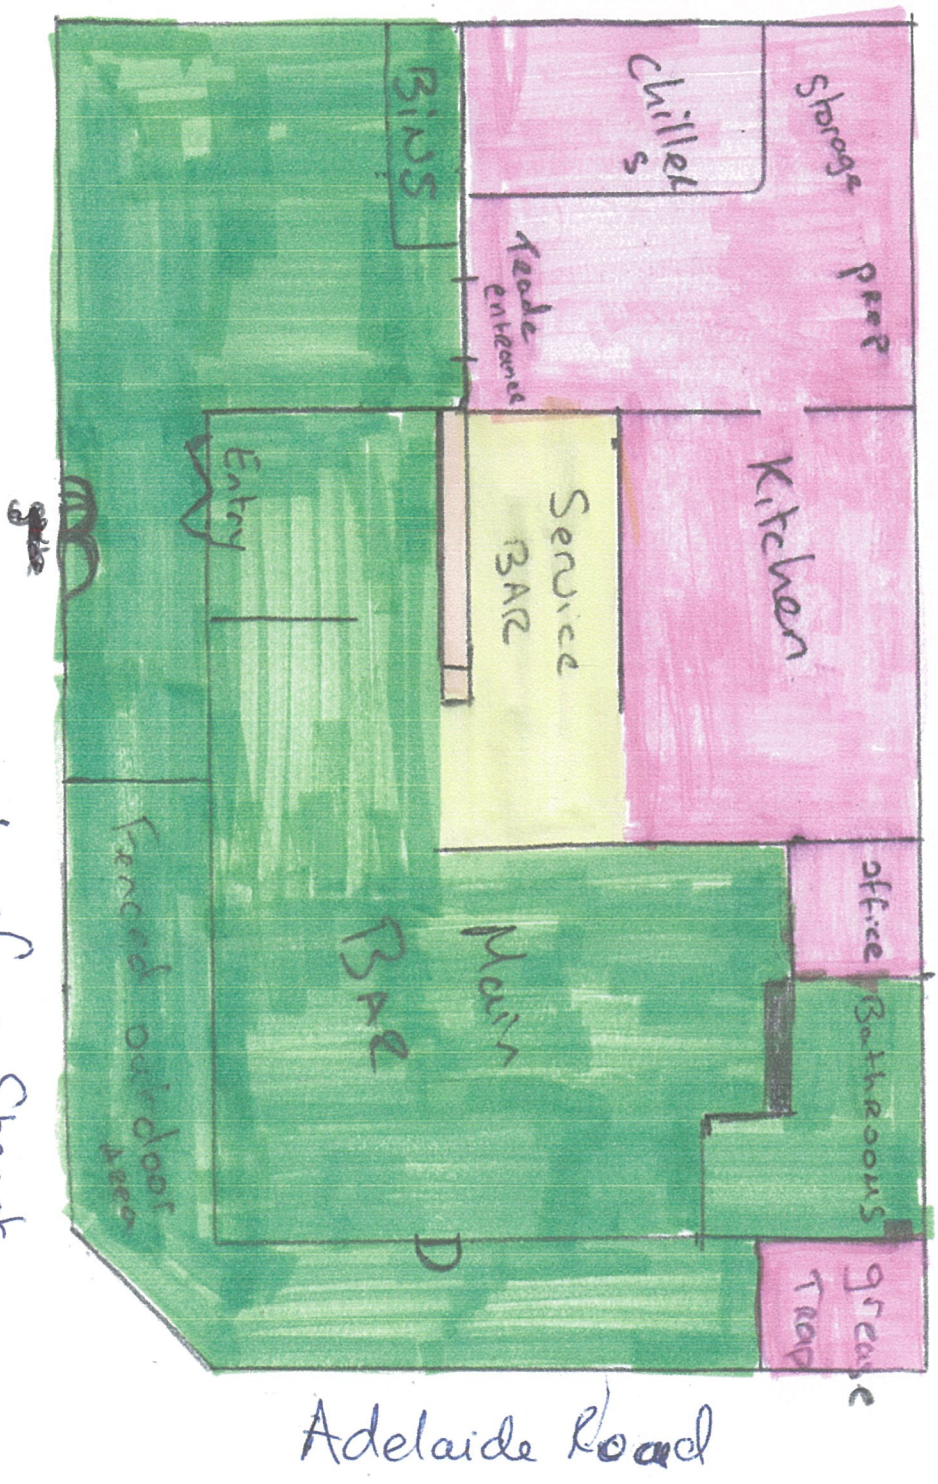

- Service - Supervised Area
- Service Area
- Public Areas Undesignated
- Staff only Areas

Scale = 1:500.

Wellington City Council Received:
21/11/2022