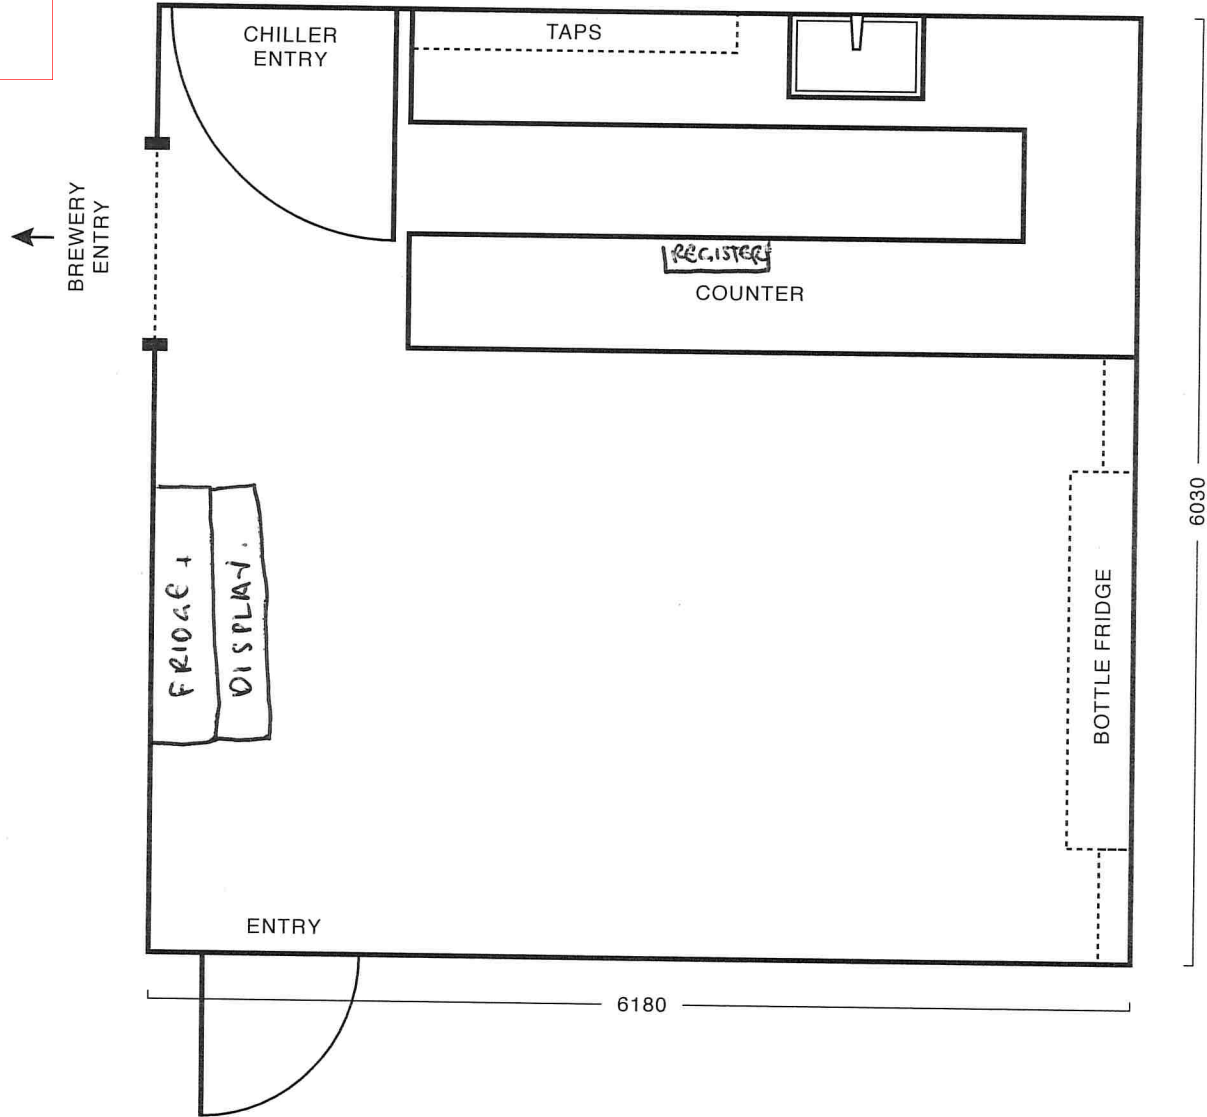

603

6180mm

Chiller

Grain shed

Carpark

Carpark

Carpark

Pedestrian and car access from street

Aro Street

Wellington City Council
Received: 21/11/2022

miro

**Wellington City
Council Received:
11/11/2022**

CELLAR DOOR FLOOR PLAN	
---------------------------	---