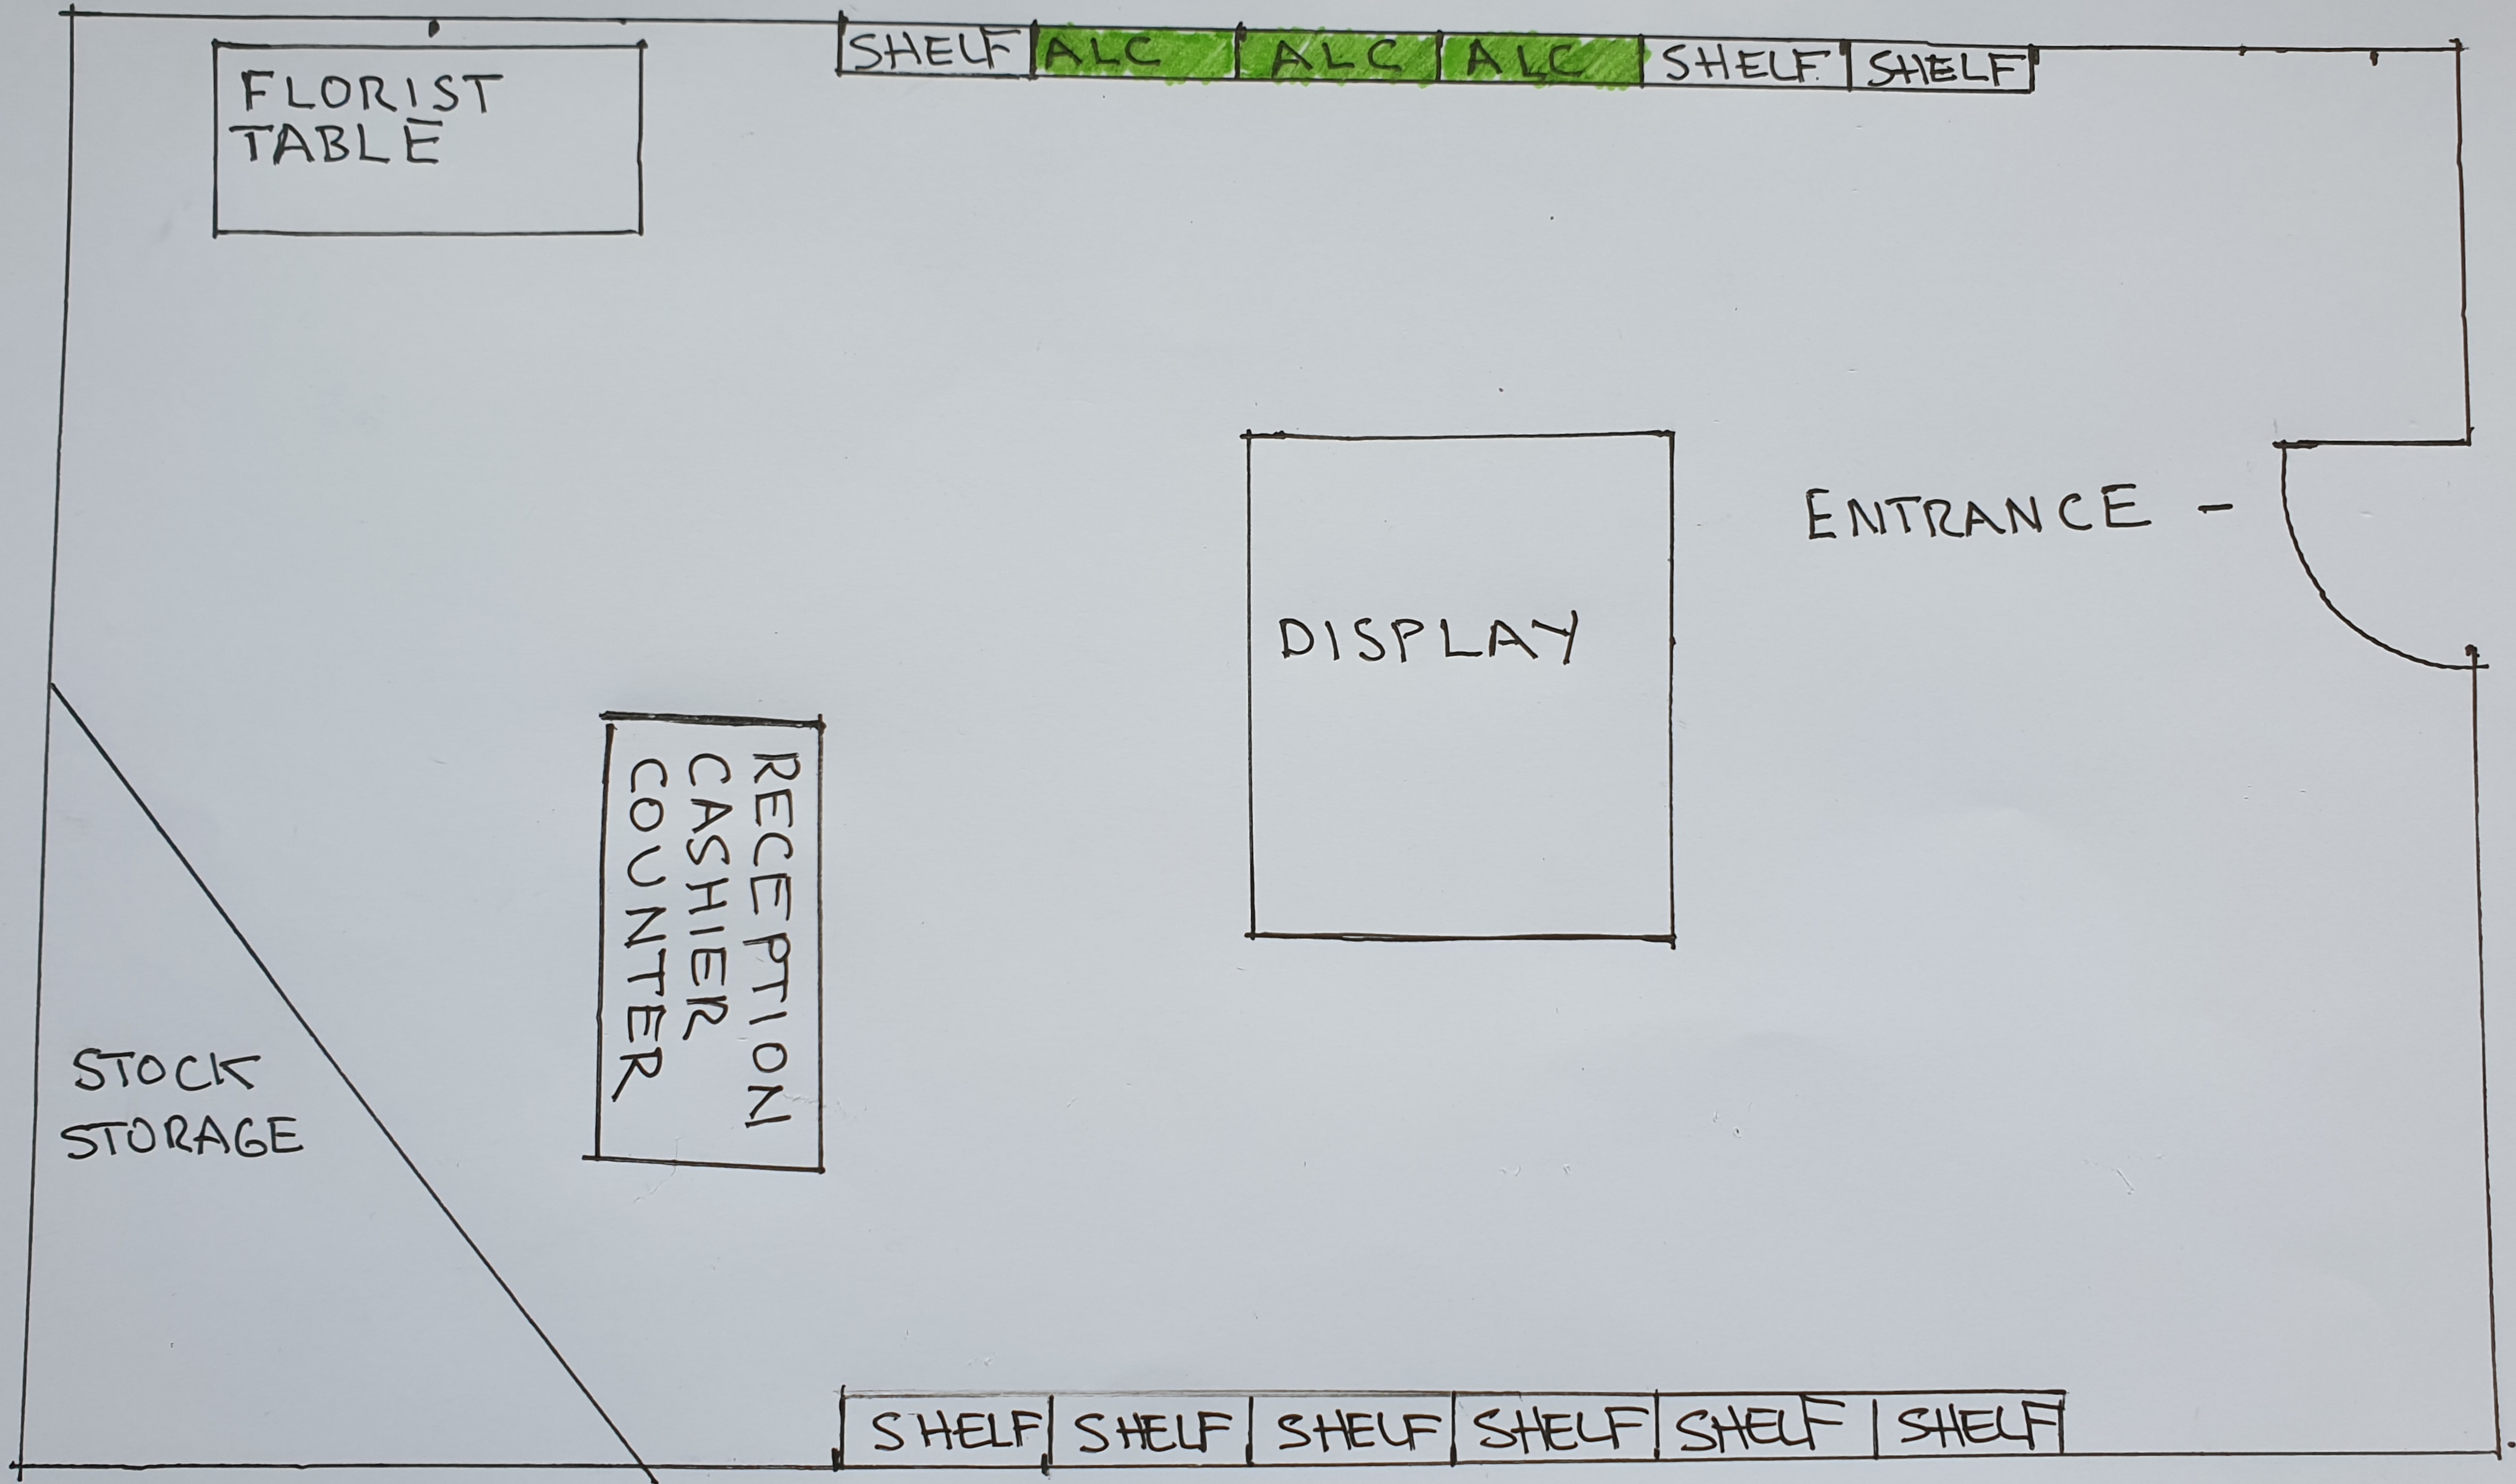

SCALE 1:100

ALC = ALCOHOL SHELF
WIDTH 1000MM
HEIGHT 2000MM
DEPTH 300MM

Wellington City
Council Received:
21/11/2022

BEST OF THE BUNCH
SHOP 9
NZ RUGBY HOUSE
100 MOLESWORTH STREET