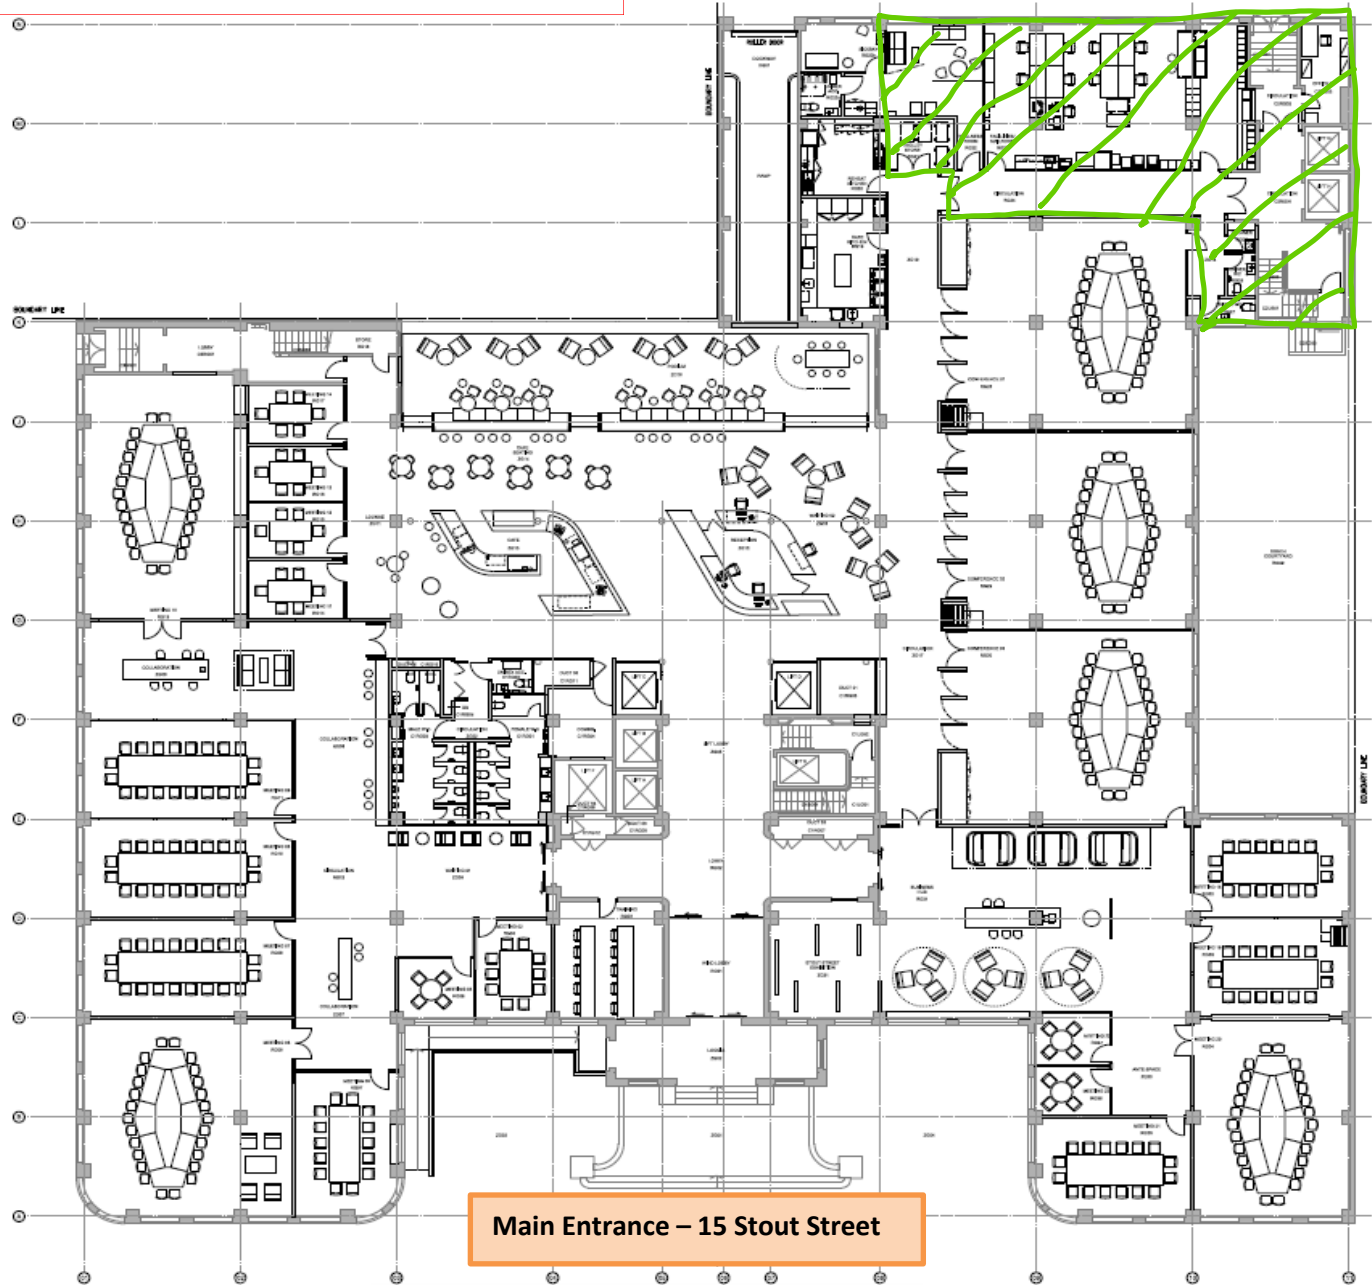

**Wellington City Council Received:
12/09/2022**

Main Entrance - 15 Stout Street

Main