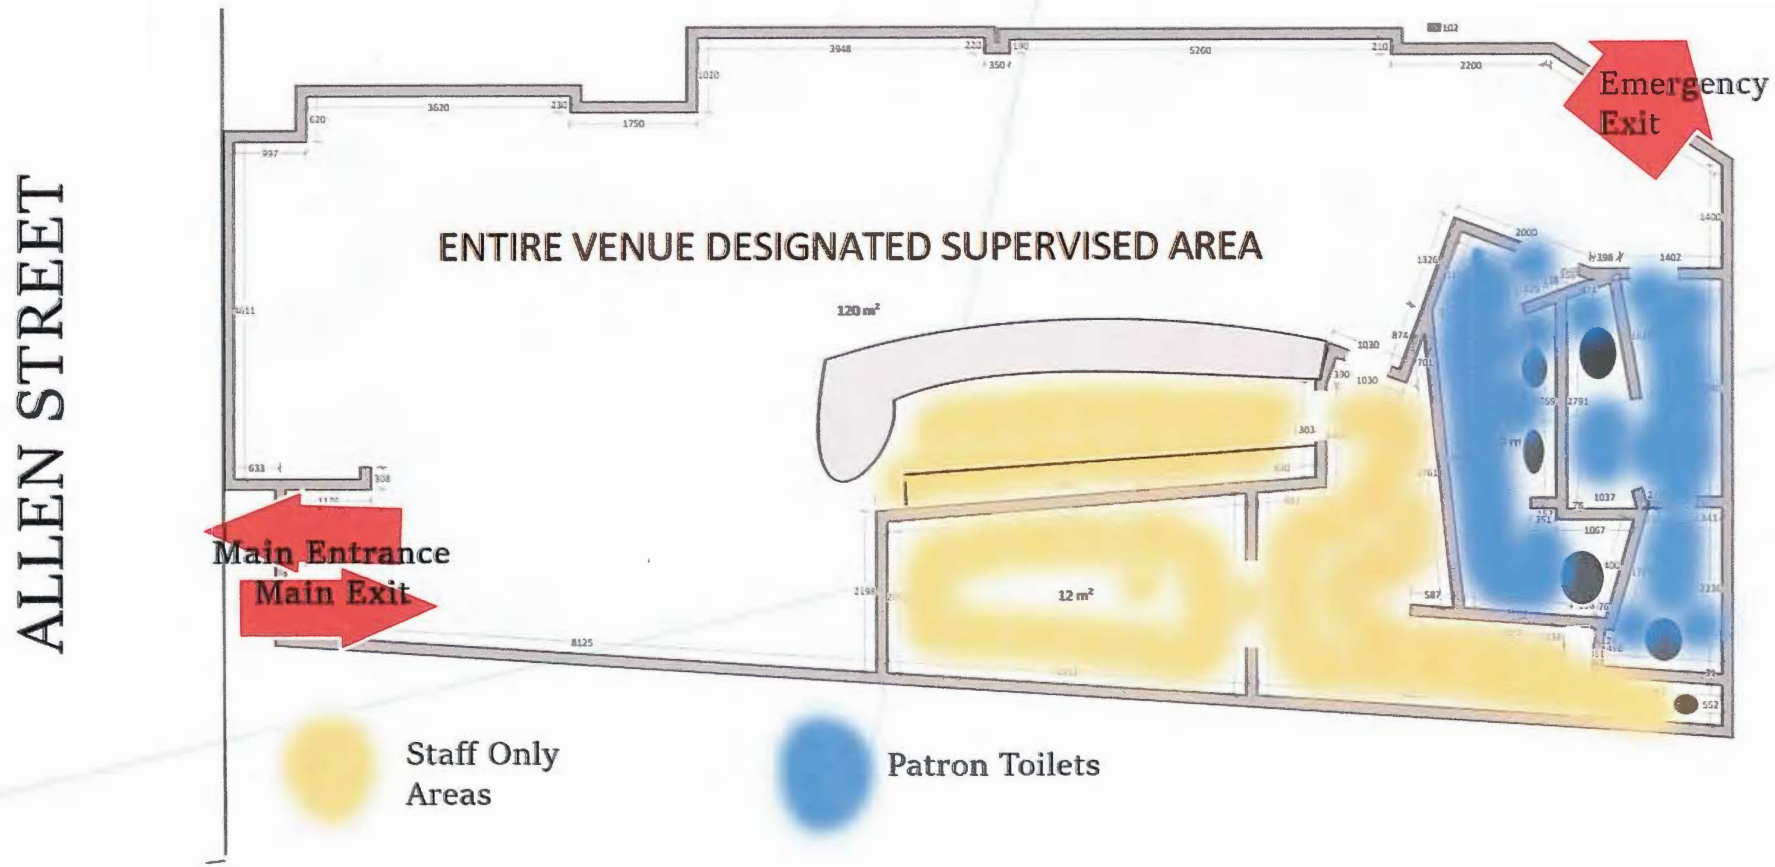

Circus Bar

17b Allen Street, Te Aro

2.0 SCALE PLAN OF THE PREMISES