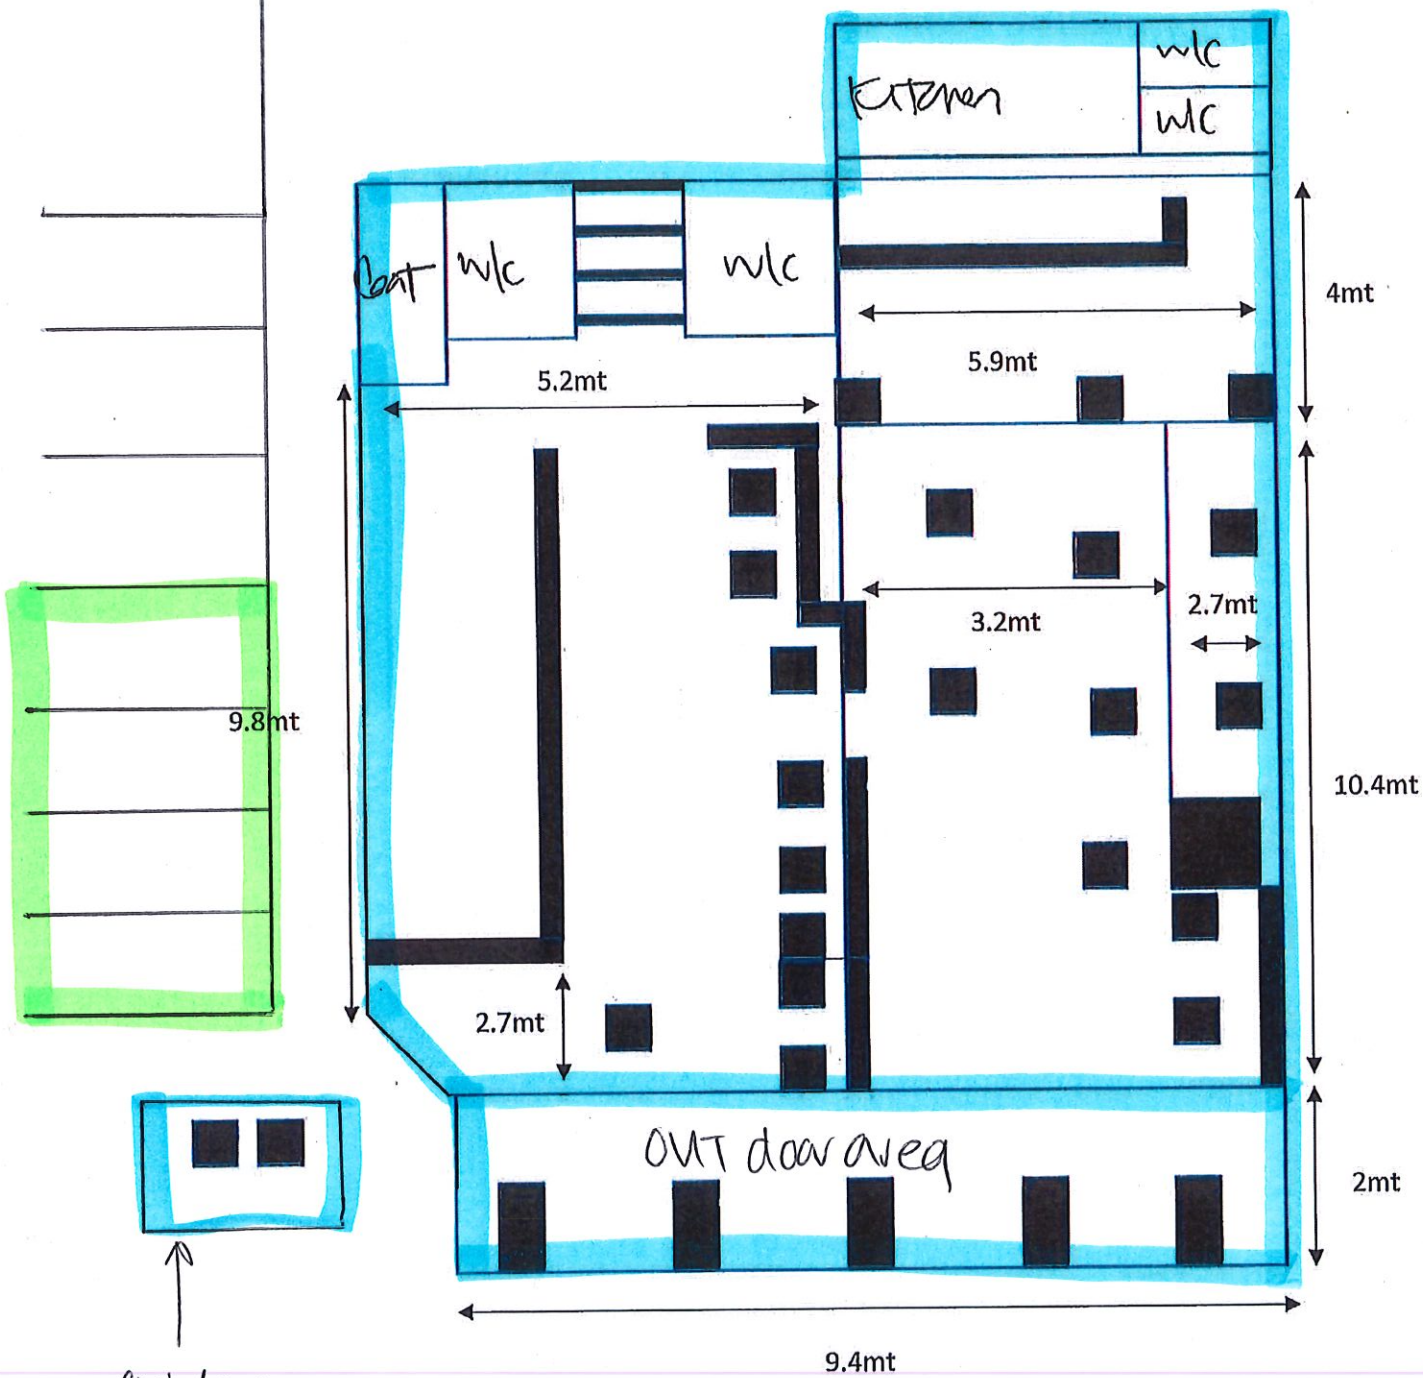

Wellington City Council Received:  
20/09/2022

outdoor  
area  
#2

 Licensed area

Undesignated 8am-8pm  
Supervised 8pm-4am

 Licensed parcel  
Supervised 8am-10pm

MGMOSH - Ground Floor (Street level)

Courtenay Place

Wellington City Council Received:  
20/09/2022

Mistmost - Basement

Licensed  
Area Supervised  
8am - 4am

Road - Live Lane  
Allen Street

parklet Plan