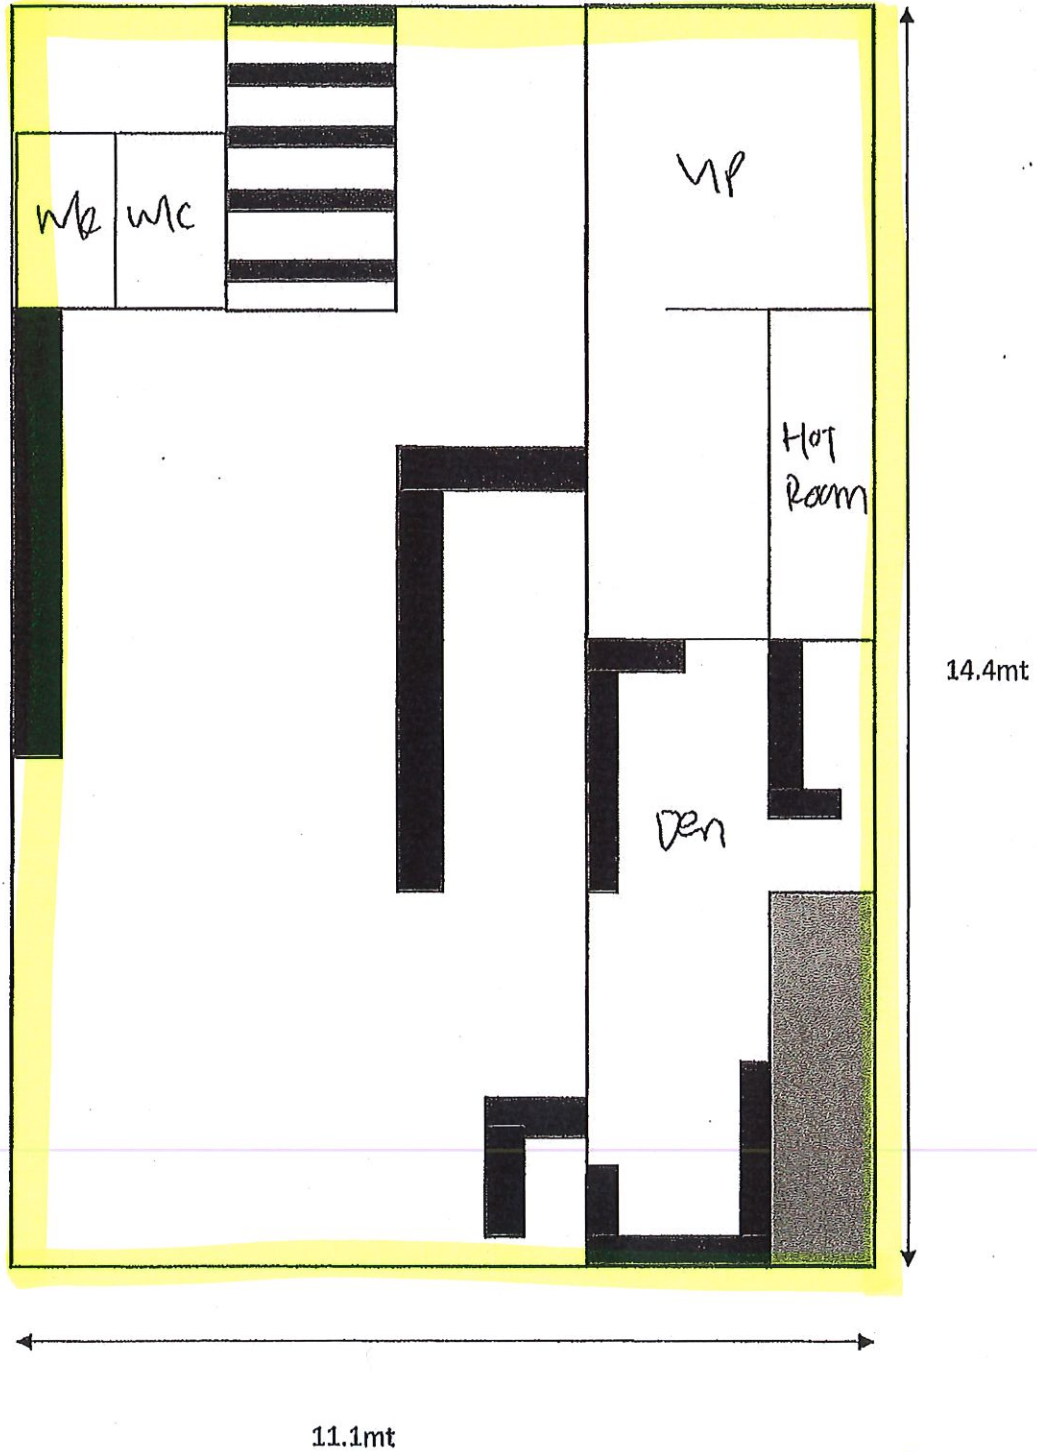

Wellington City Council Received:  
20/09/2022

outdoor  
area  
#2

 Licensed area

Undesignated 8am-8pm  
Supervised 8pm-4am

 Licensed parcel  
Supervised 8am-10pm

MGMOSH - Ground Floor (Street level)

Courtenay Place

Wellington City Council Received:  
20/09/2022

Mistmost - Basement

Licensed  
Area Supervised  
8am - 4am

Road - Live Lane  
Allen Street

parklet Plan