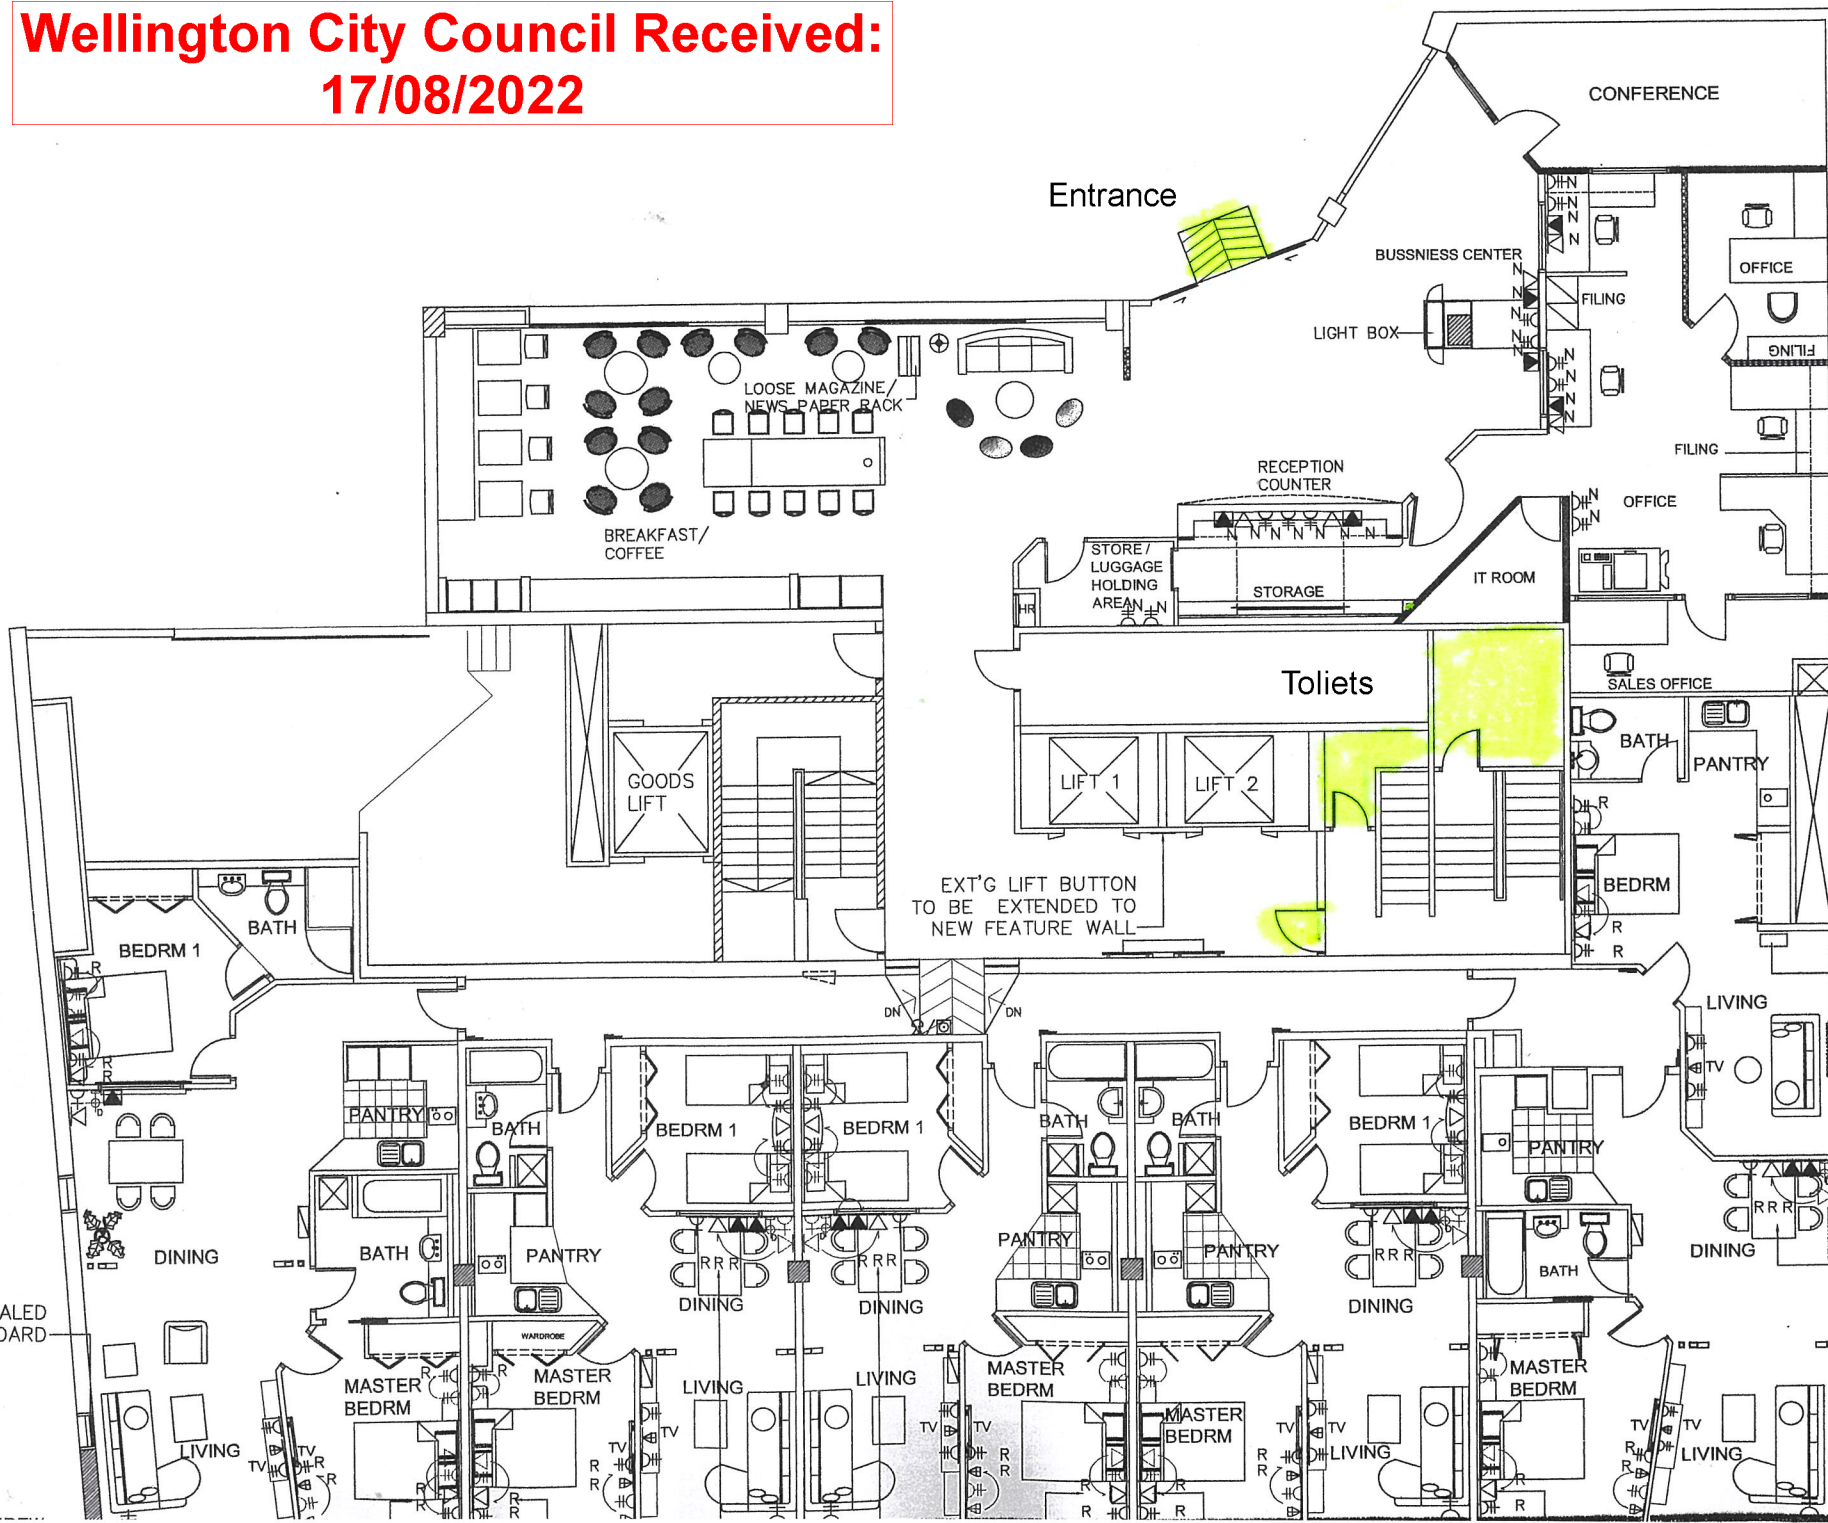

**Wellington City Council Received:  
17/08/2022**

LEGEND	
SYMBOL	
	WALL
	WALL
	WALL SOCKET
	WALL
	WALL
	WALL
	SOCKET
	RELOC
	NEW

RM 606

EXT'G PORTABLE AIR-CON

REFER TO NZW/PPP/DL

EXT'G WINDOW TO BE SEALED UP BY GYPSUM BOARD